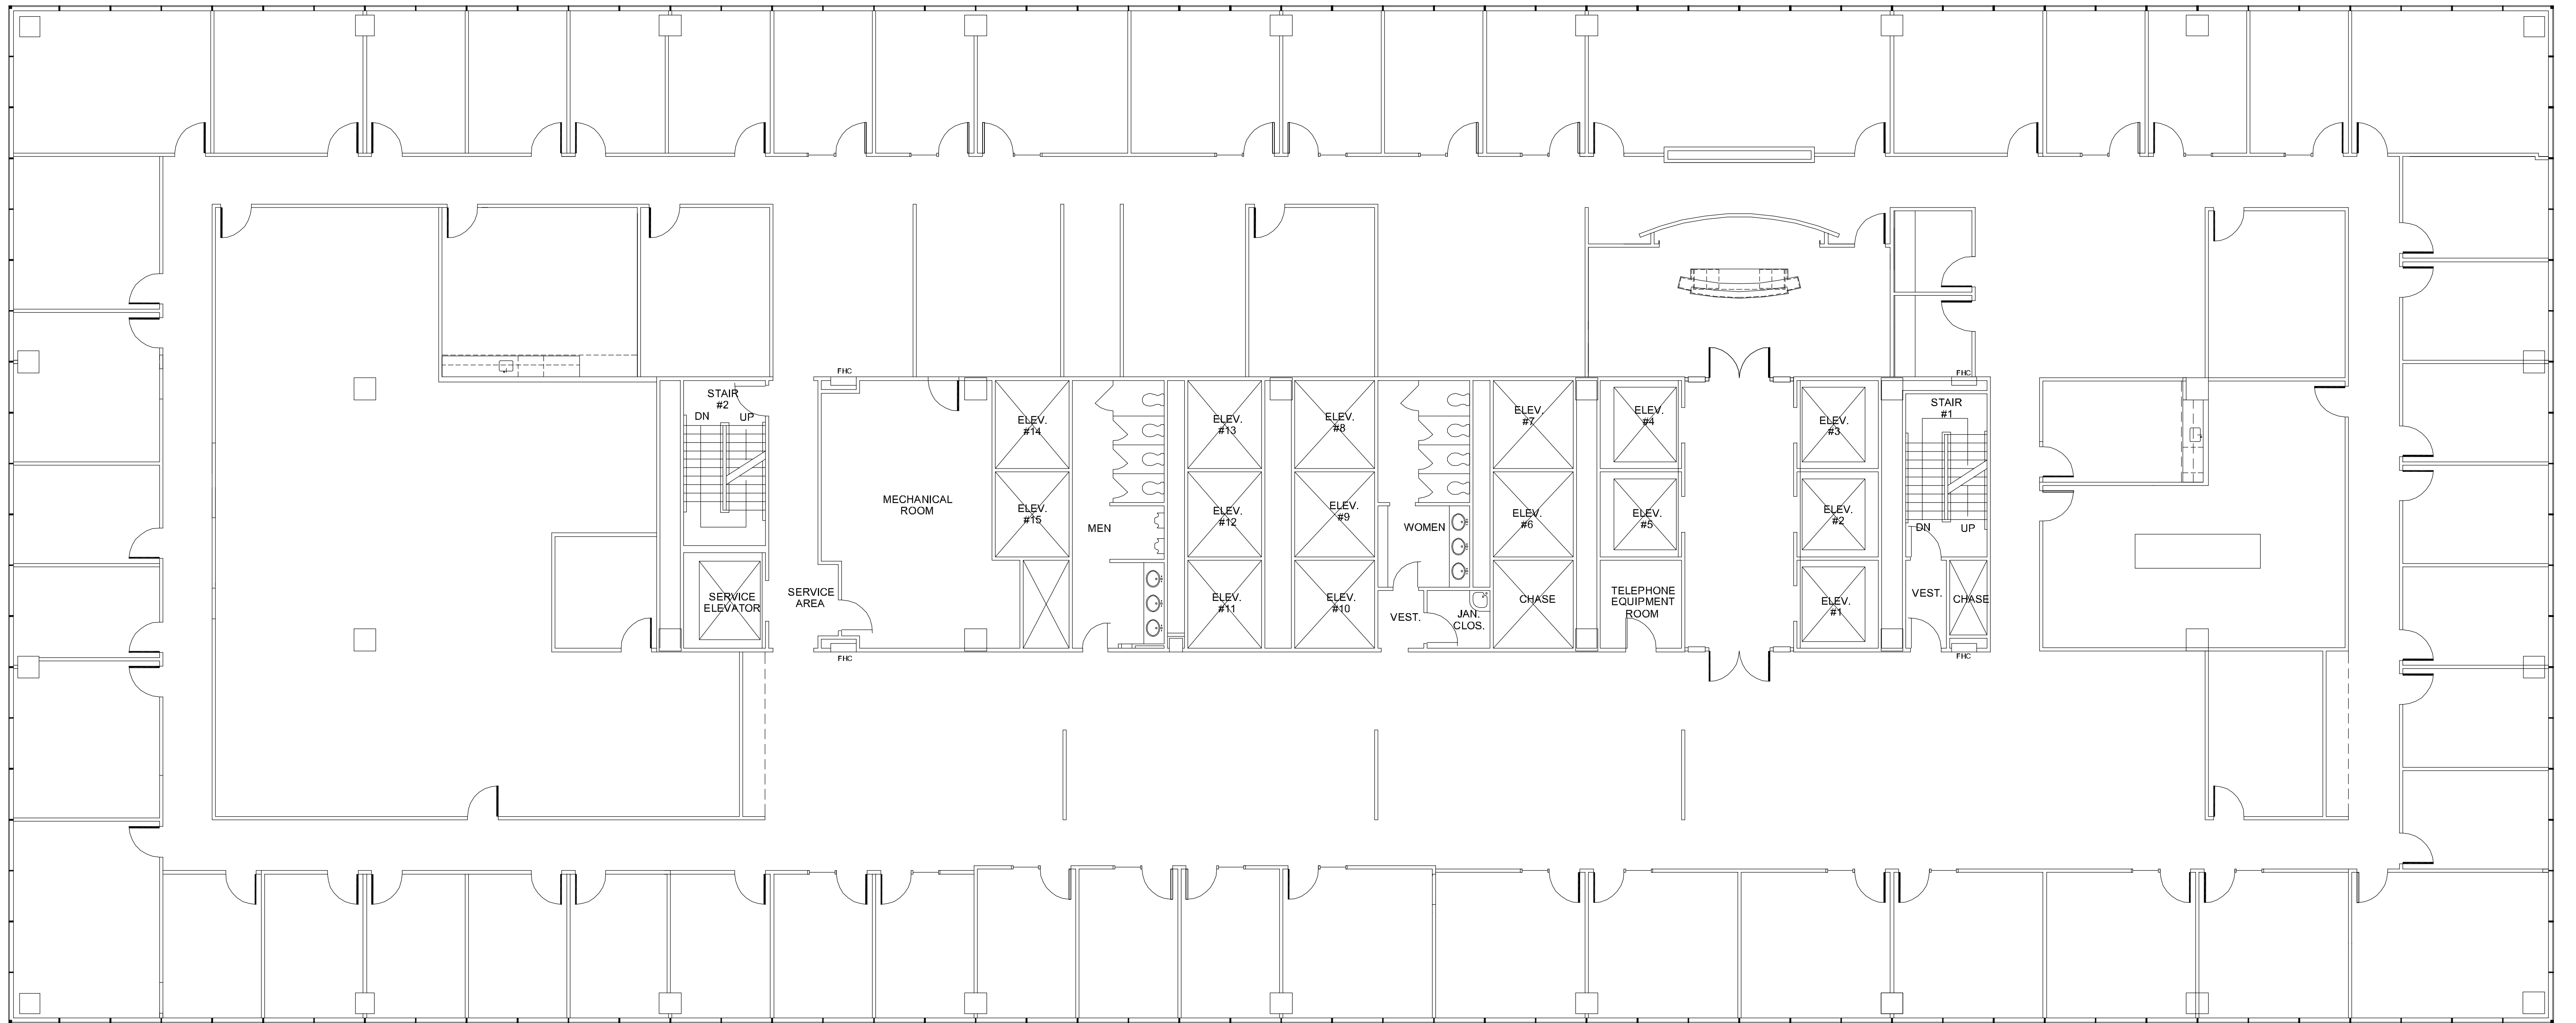

NINE

GREENWAY PLAZA

SUITE 300 24,465 RSF

NORTH