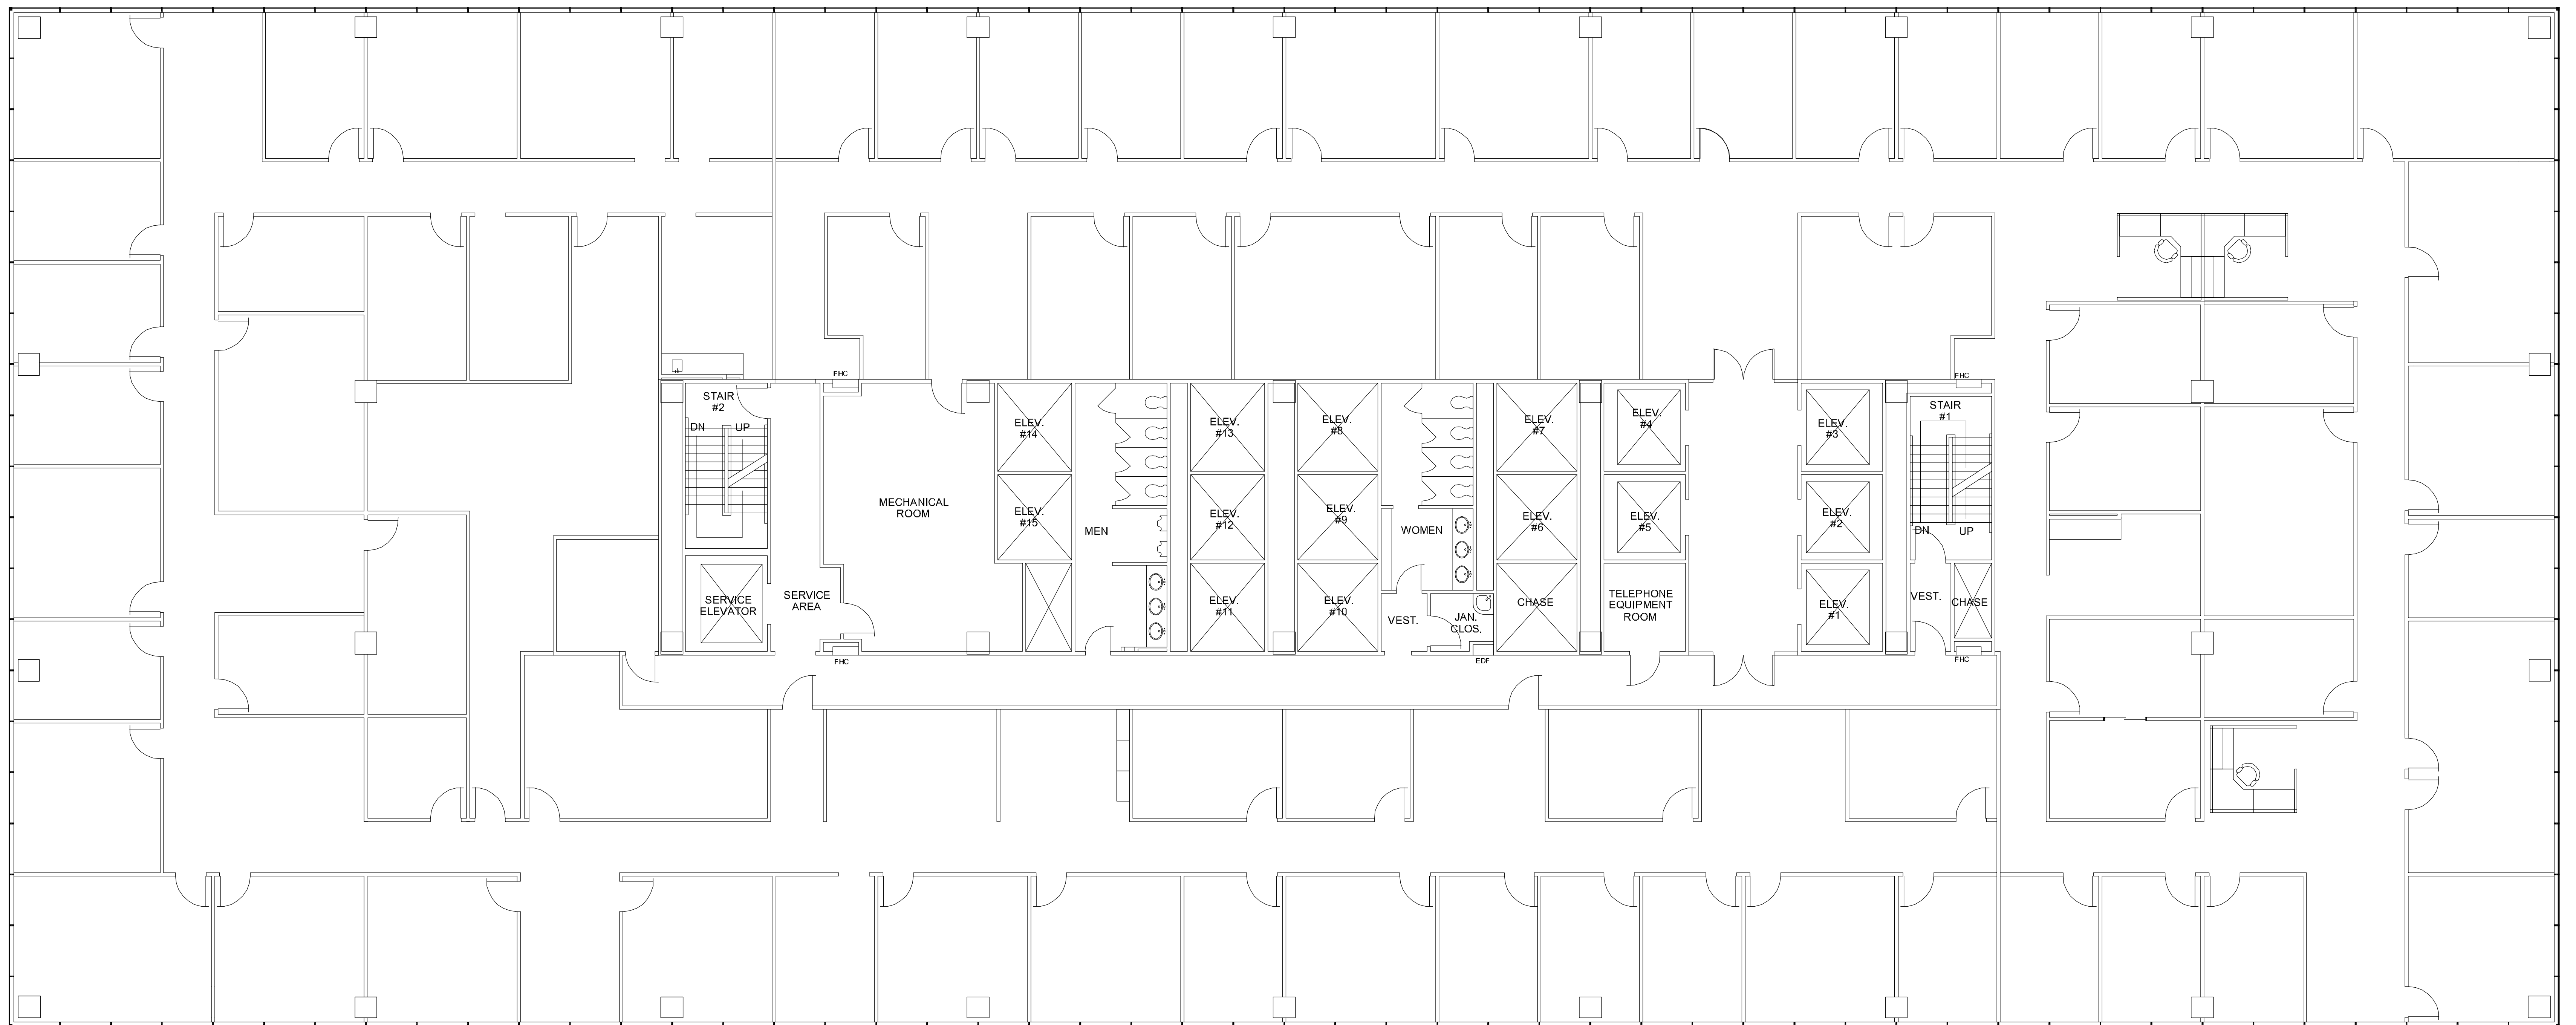

# NINE

GREENWAY PLAZA

SUITE 400 & 450 24,448 RSF