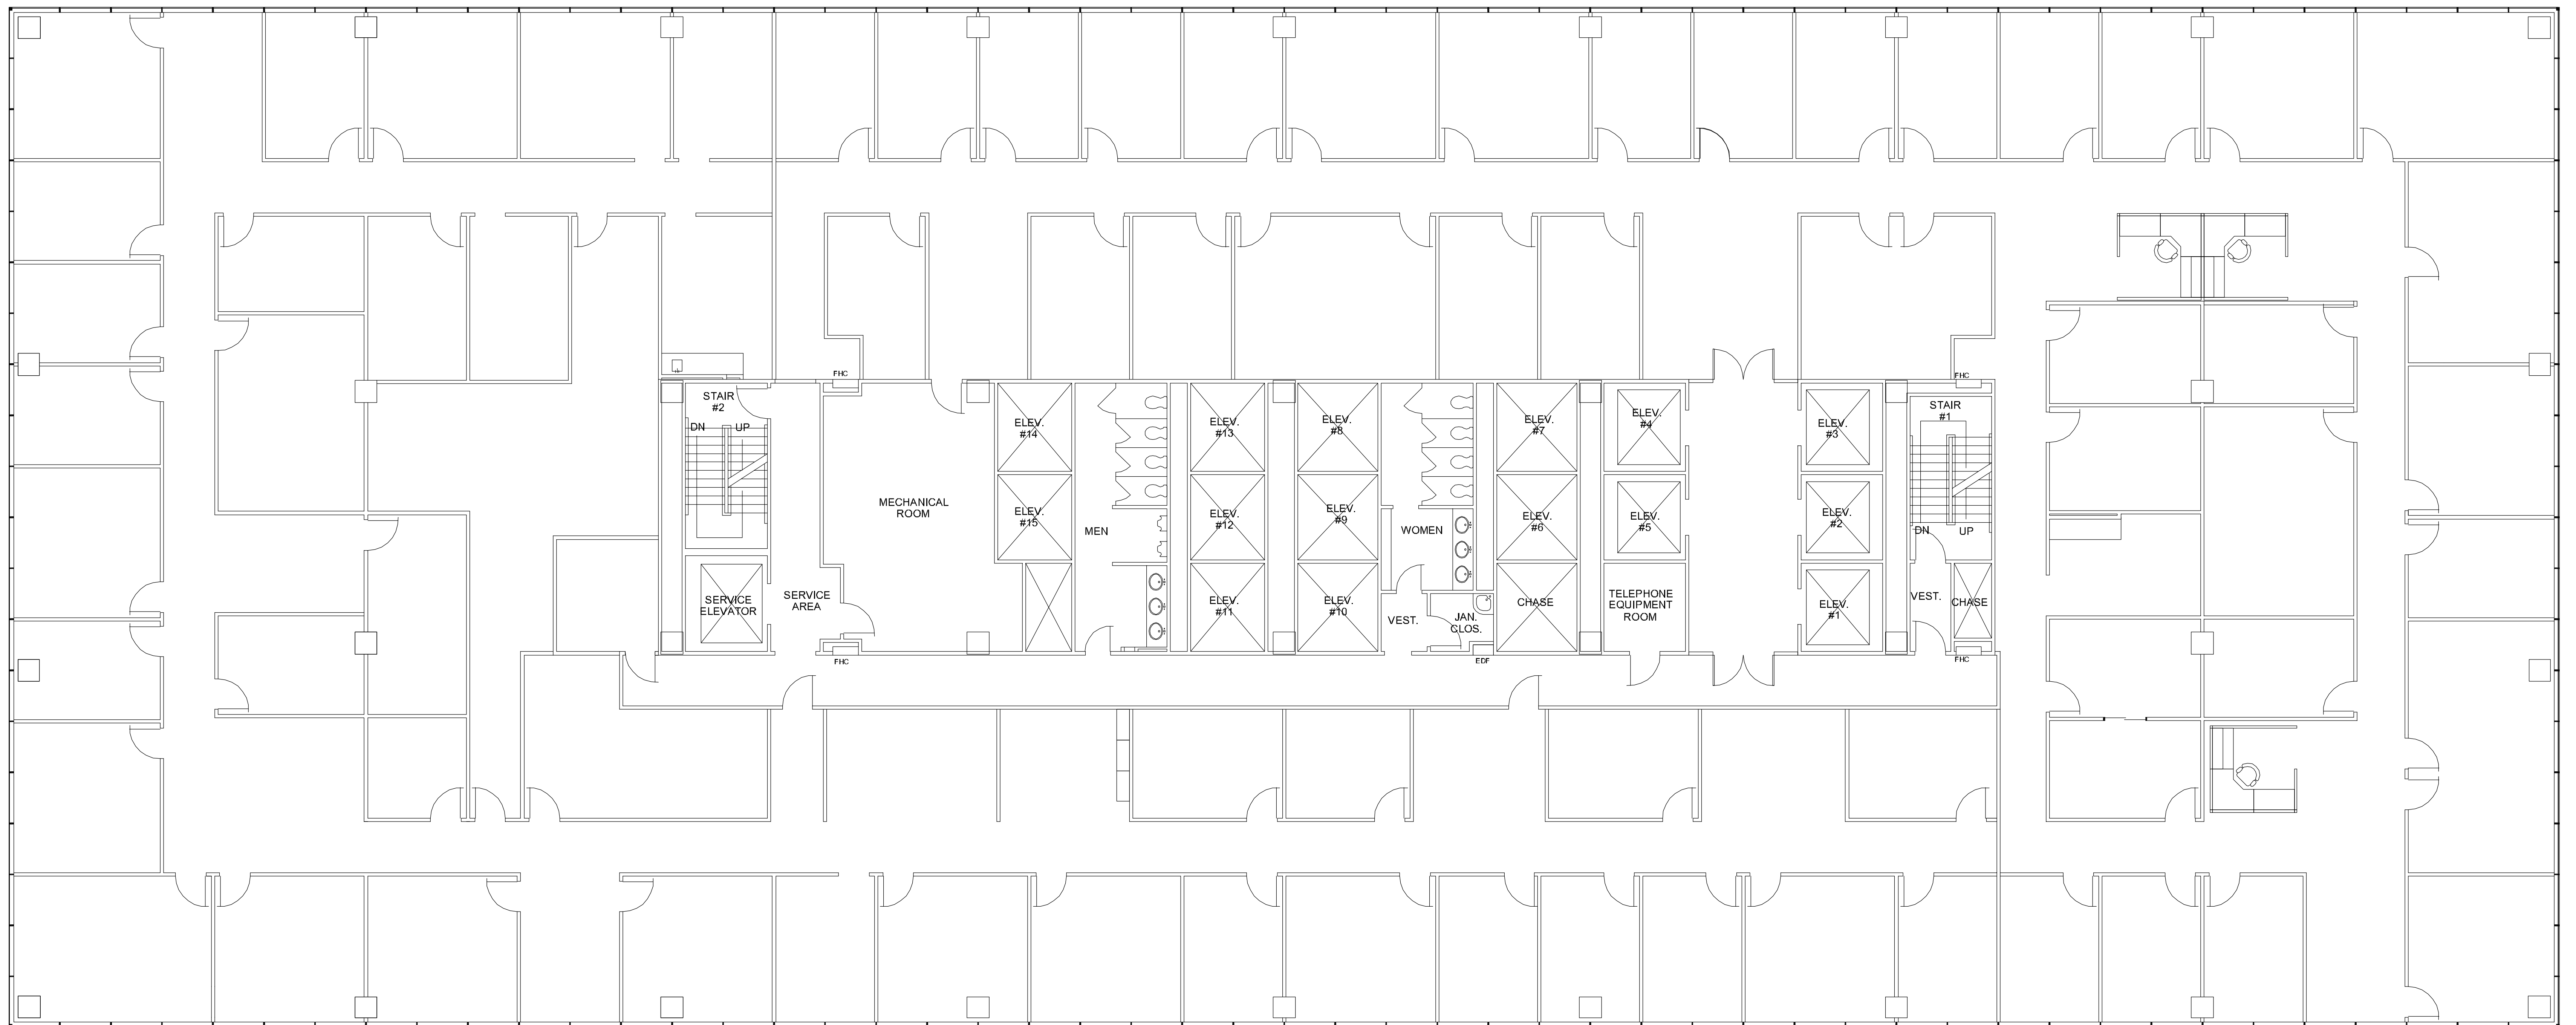

# NINE

GREENWAY PLAZA

SUITE 400 & 450 24,513 RSF

NORTH