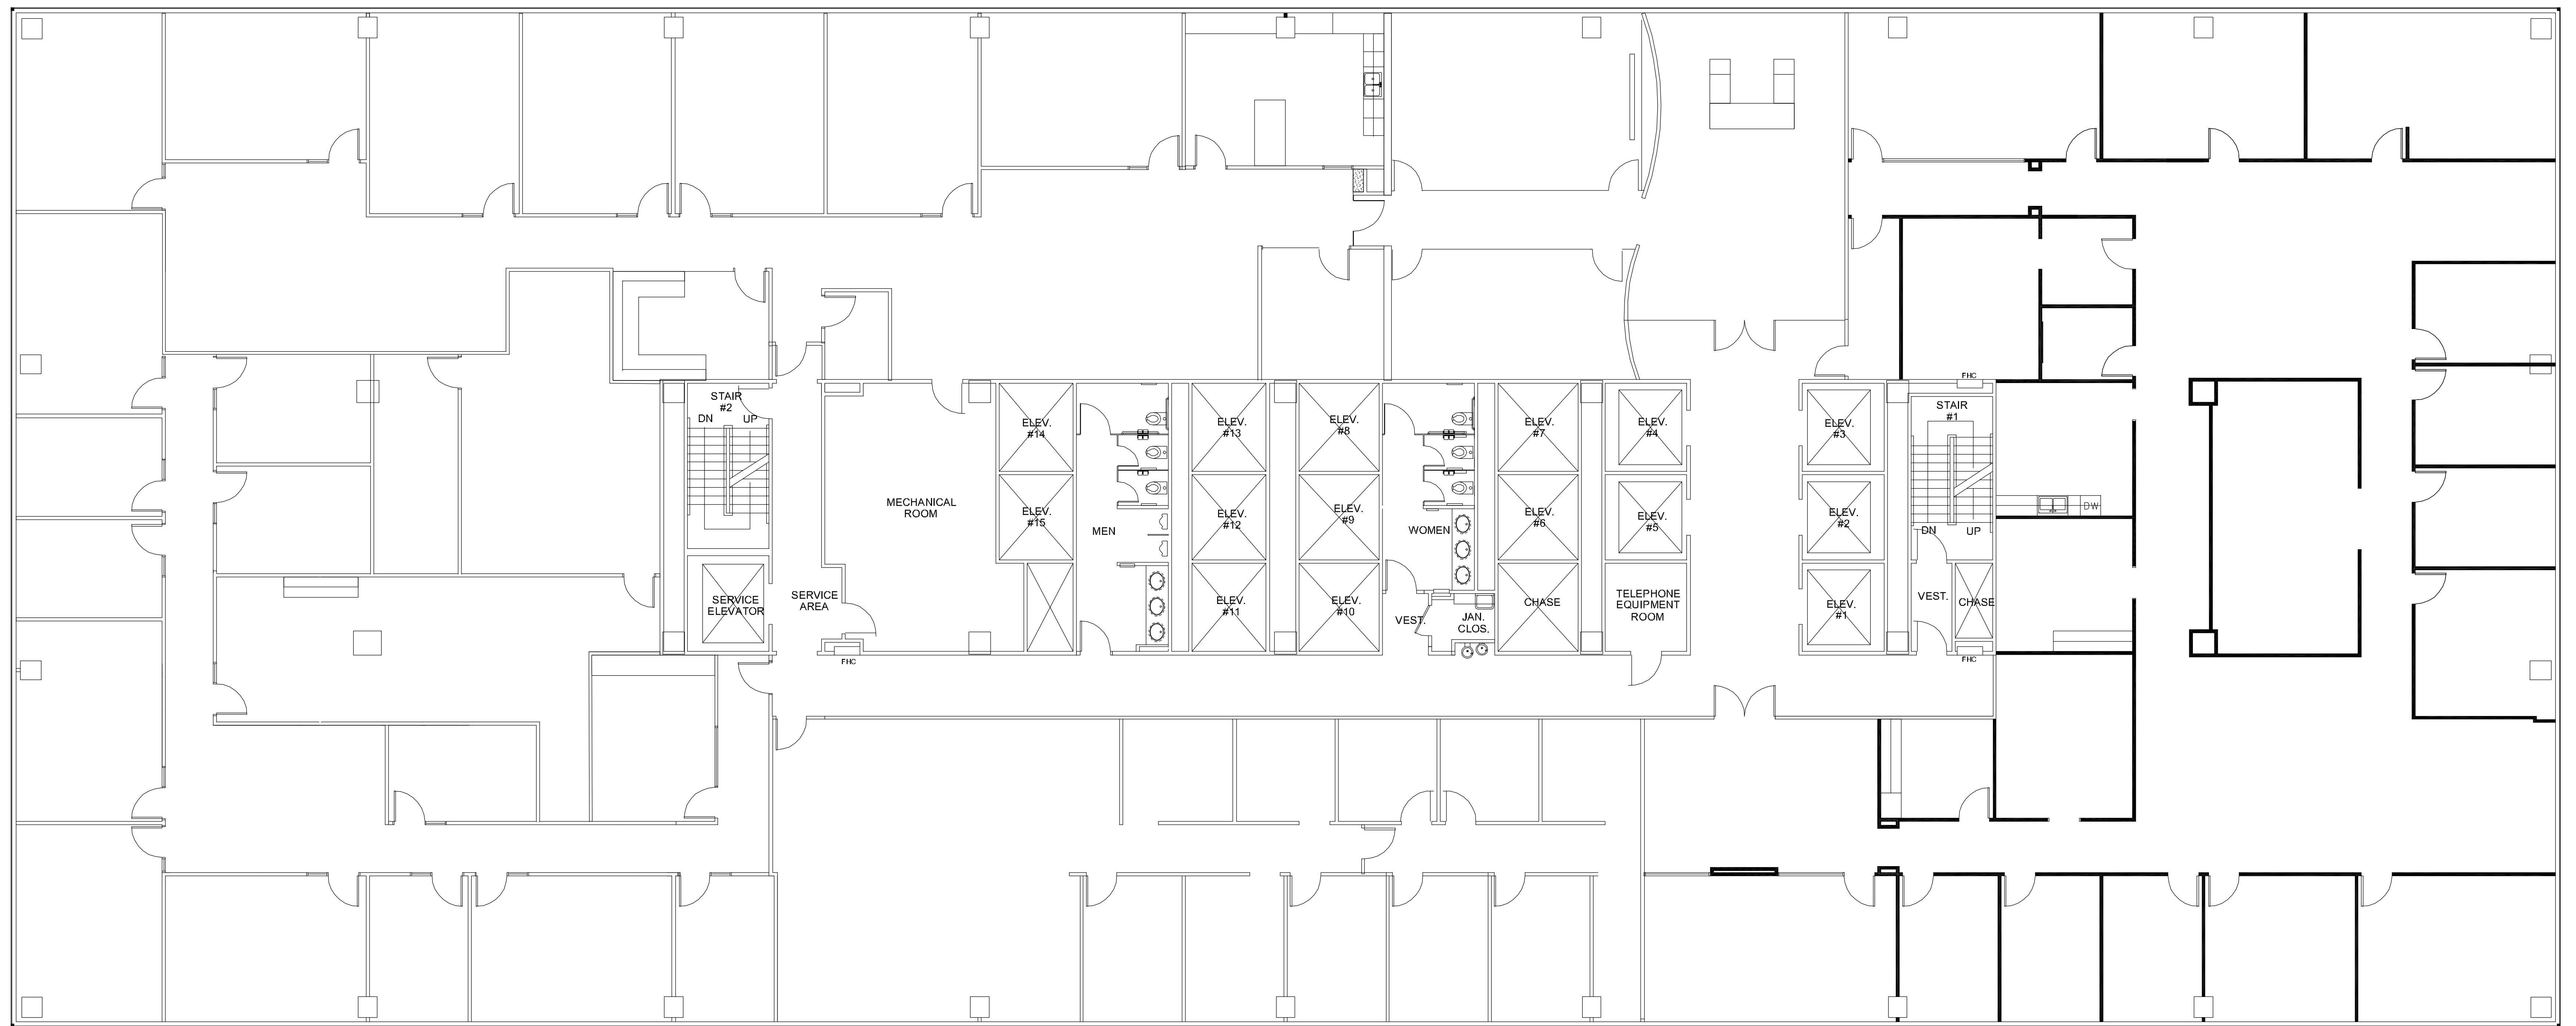

# NINE

GREENWAY PLAZA

SUITE 500 24,382 RSF

NORTH