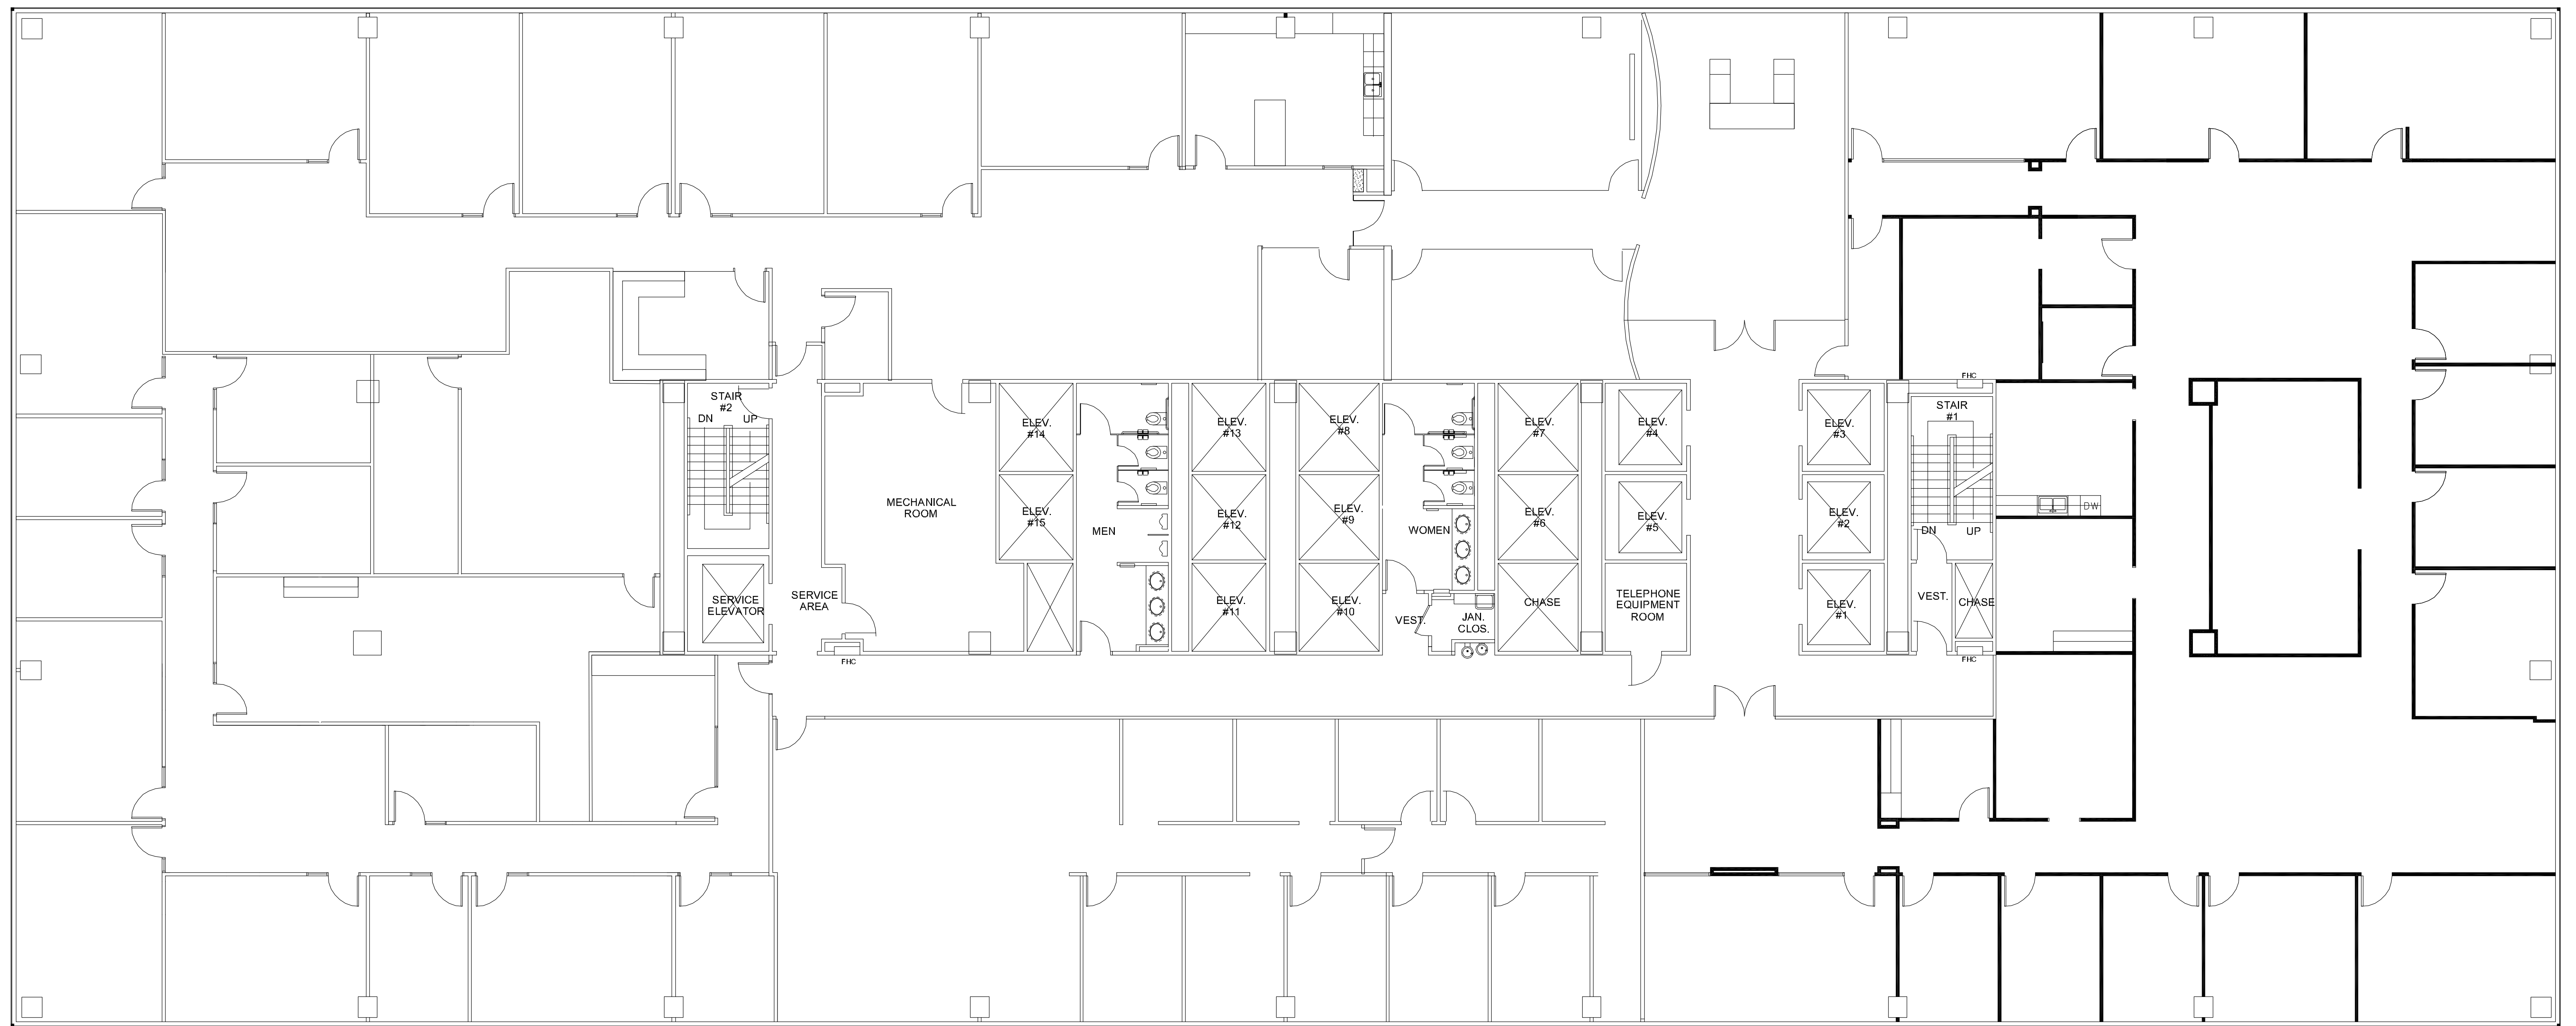

# NINE

GREENWAY PLAZA

SUITE 500, 500A, 550, 575 24,382 RSF

NORTH