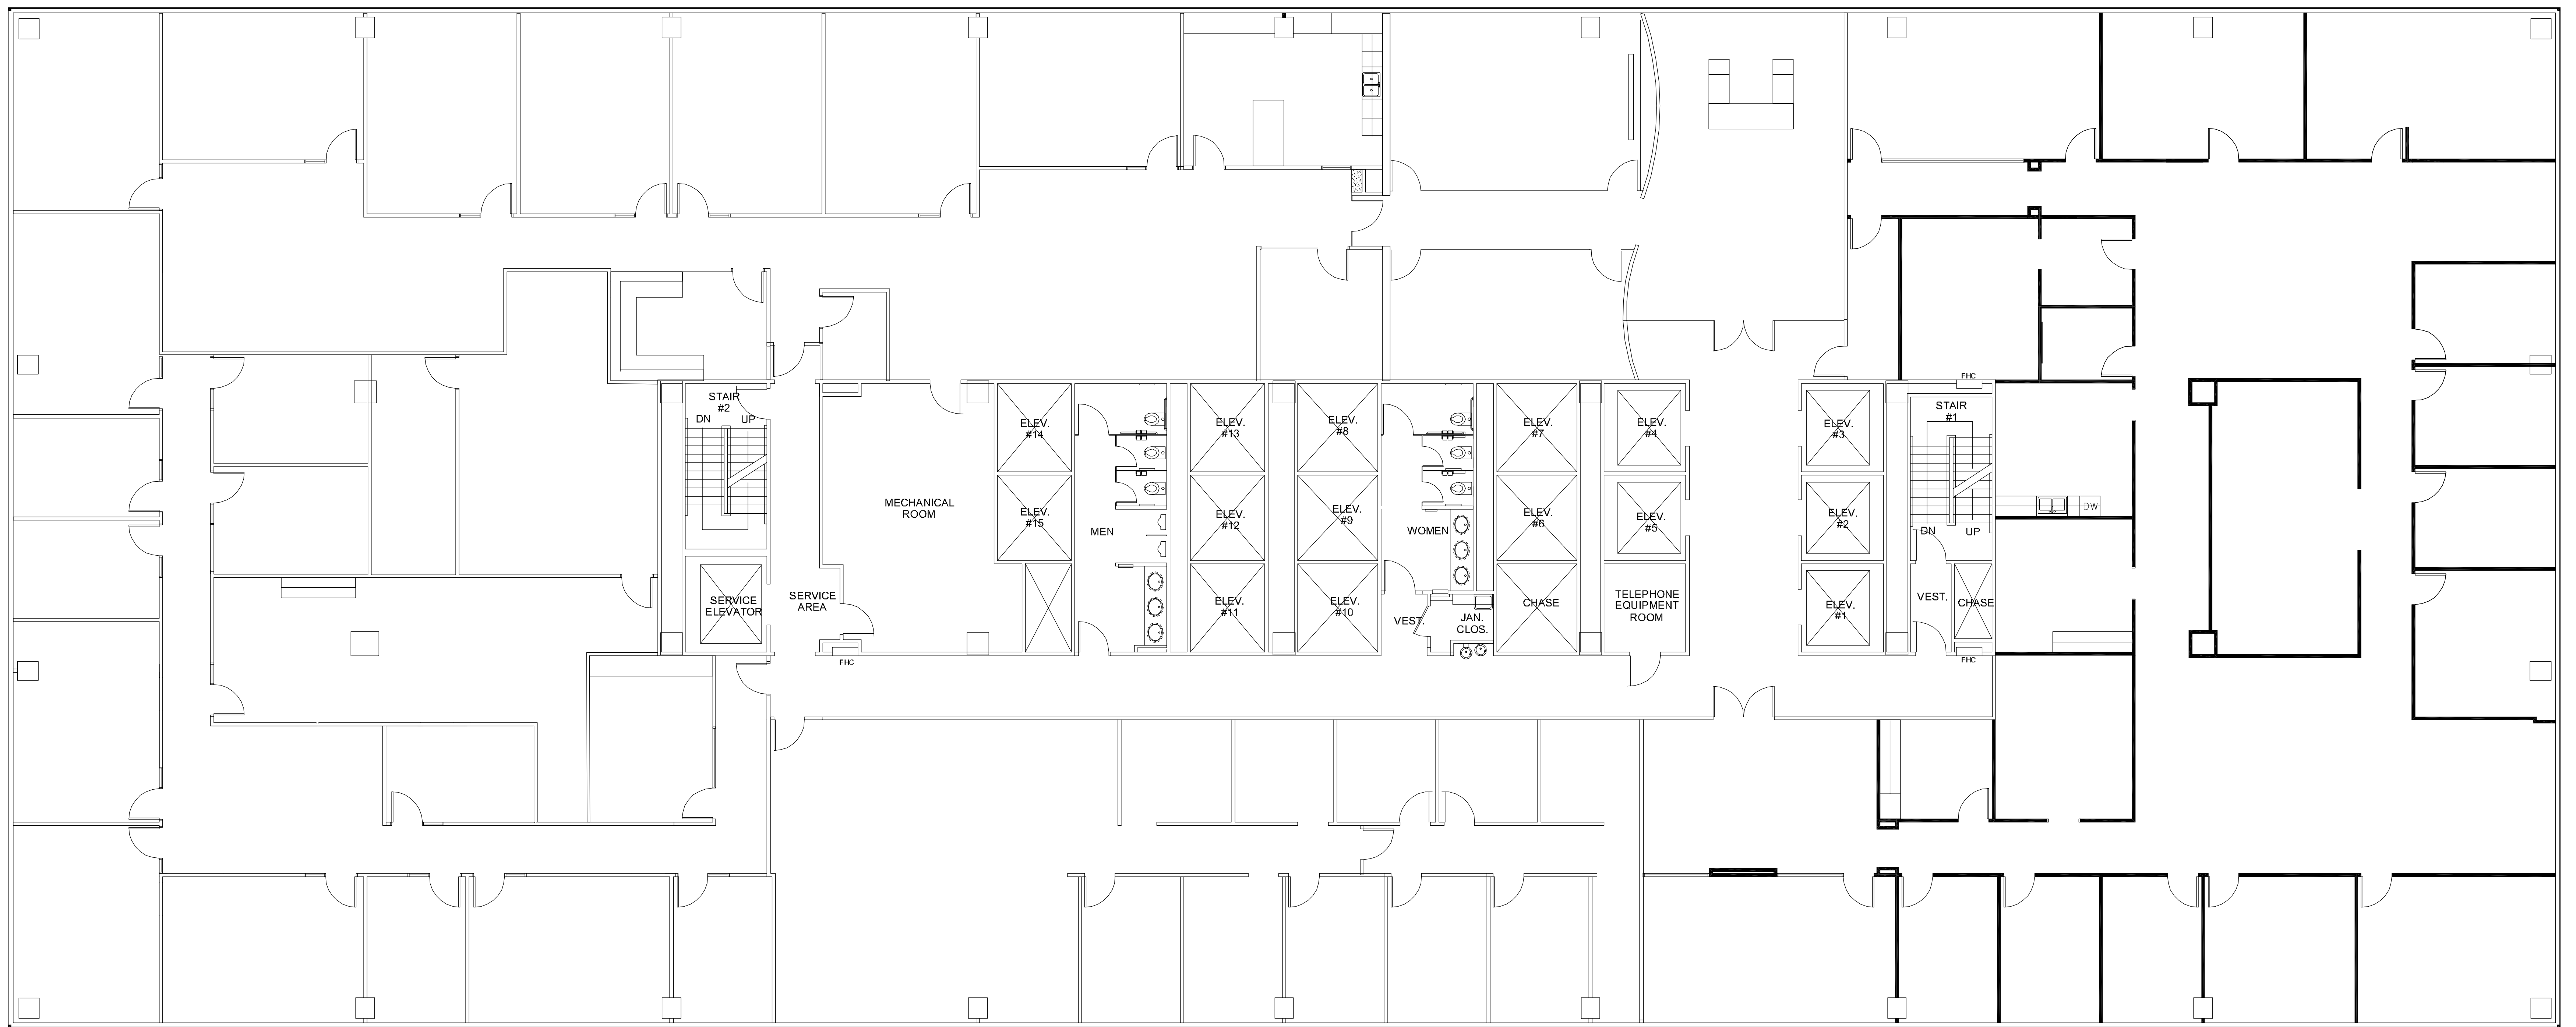

NINE

GREENWAY PLAZA

SUITE 500 24,448 RSF

NORTH