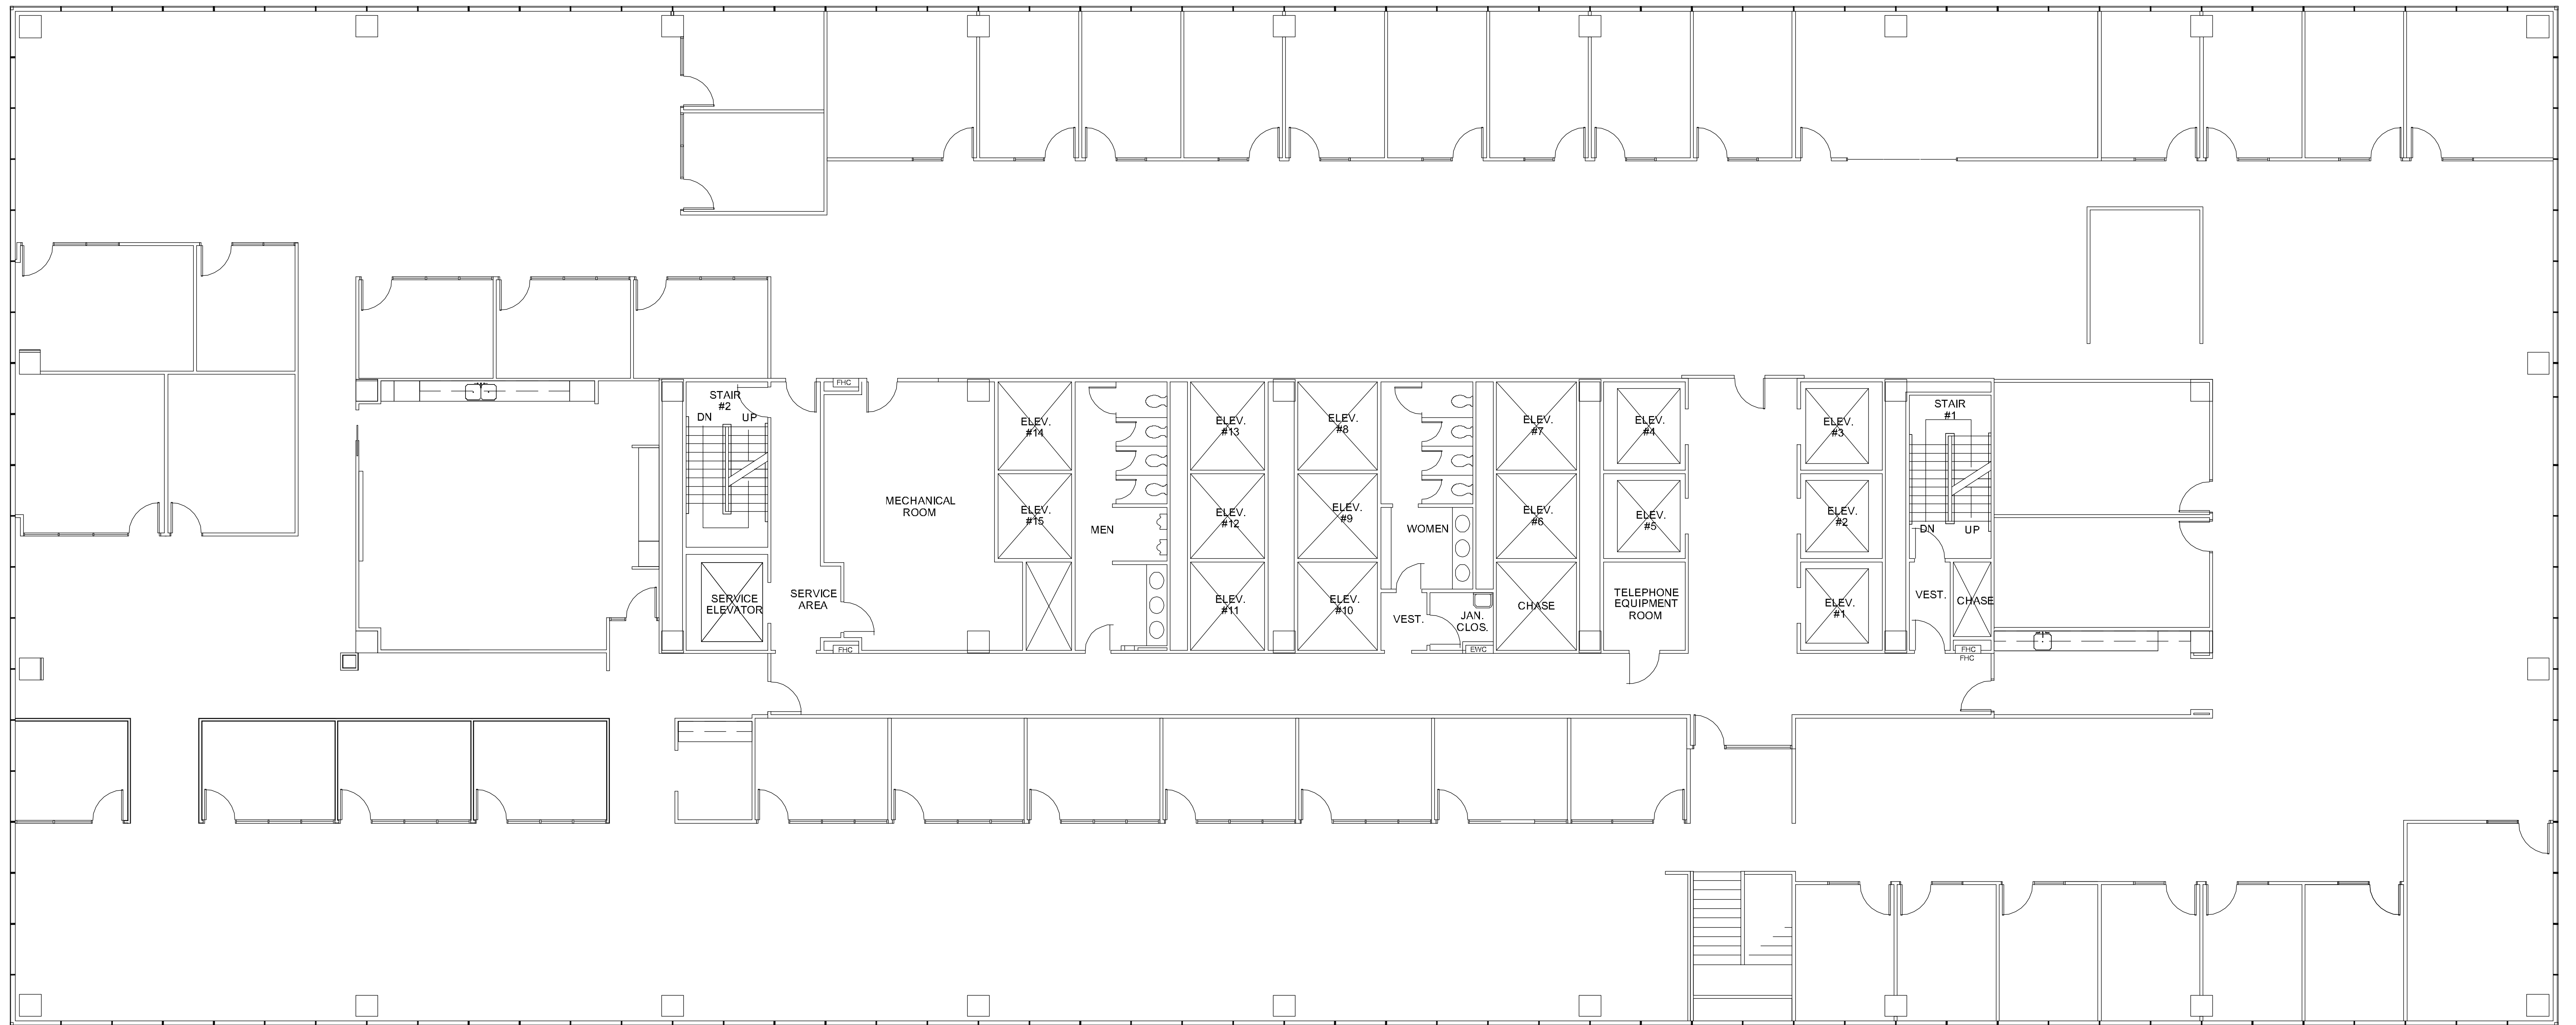

NINE

GREENWAY PLAZA

SUITE 600 24,448 RSF

NORTH