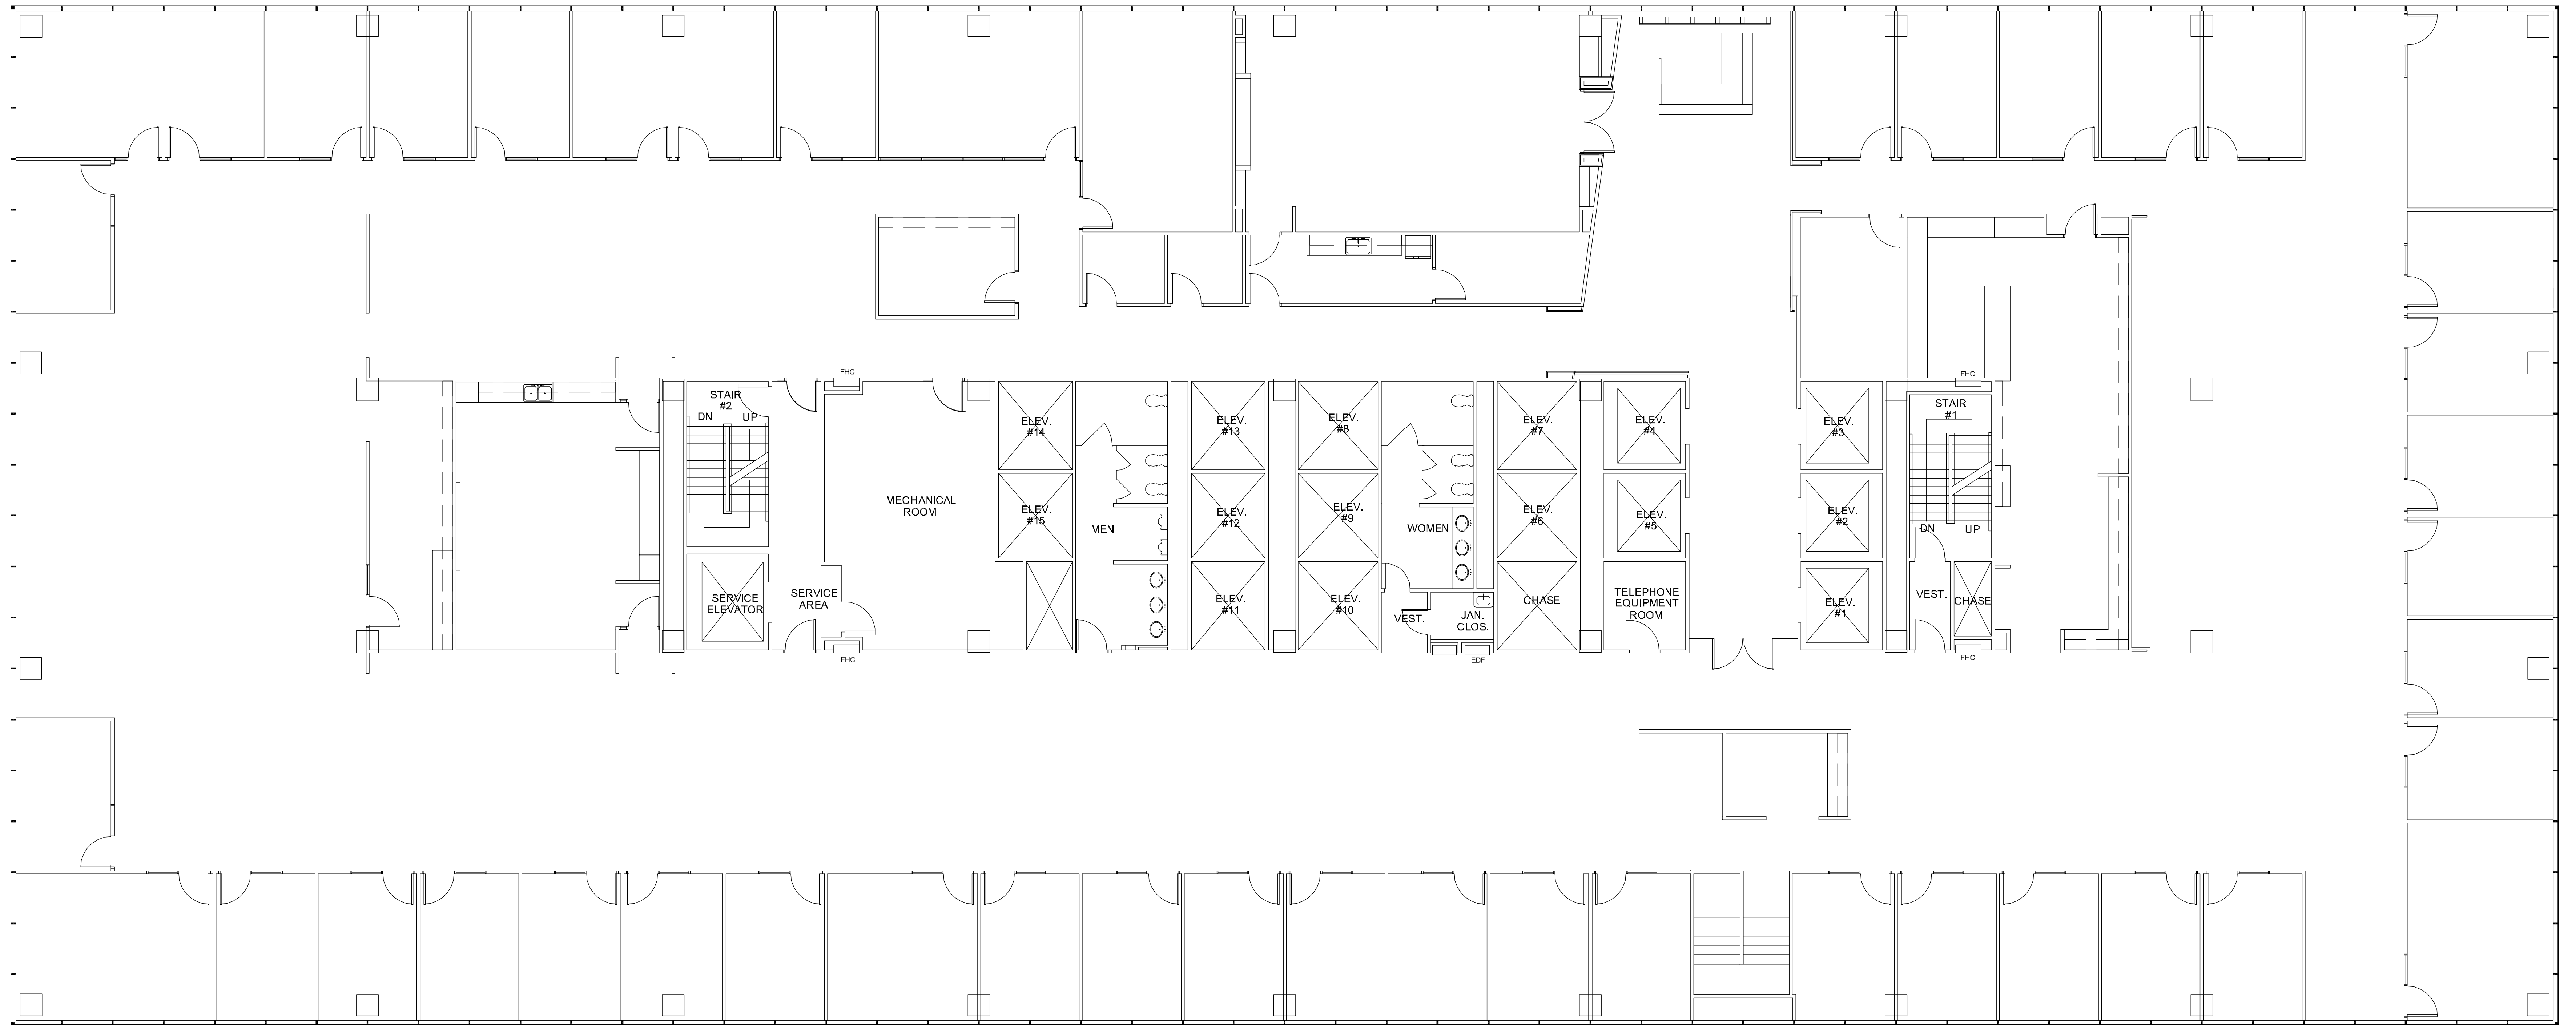

NINE

GREENWAY PLAZA

SUITE 700 24,448 RSF

NORTH