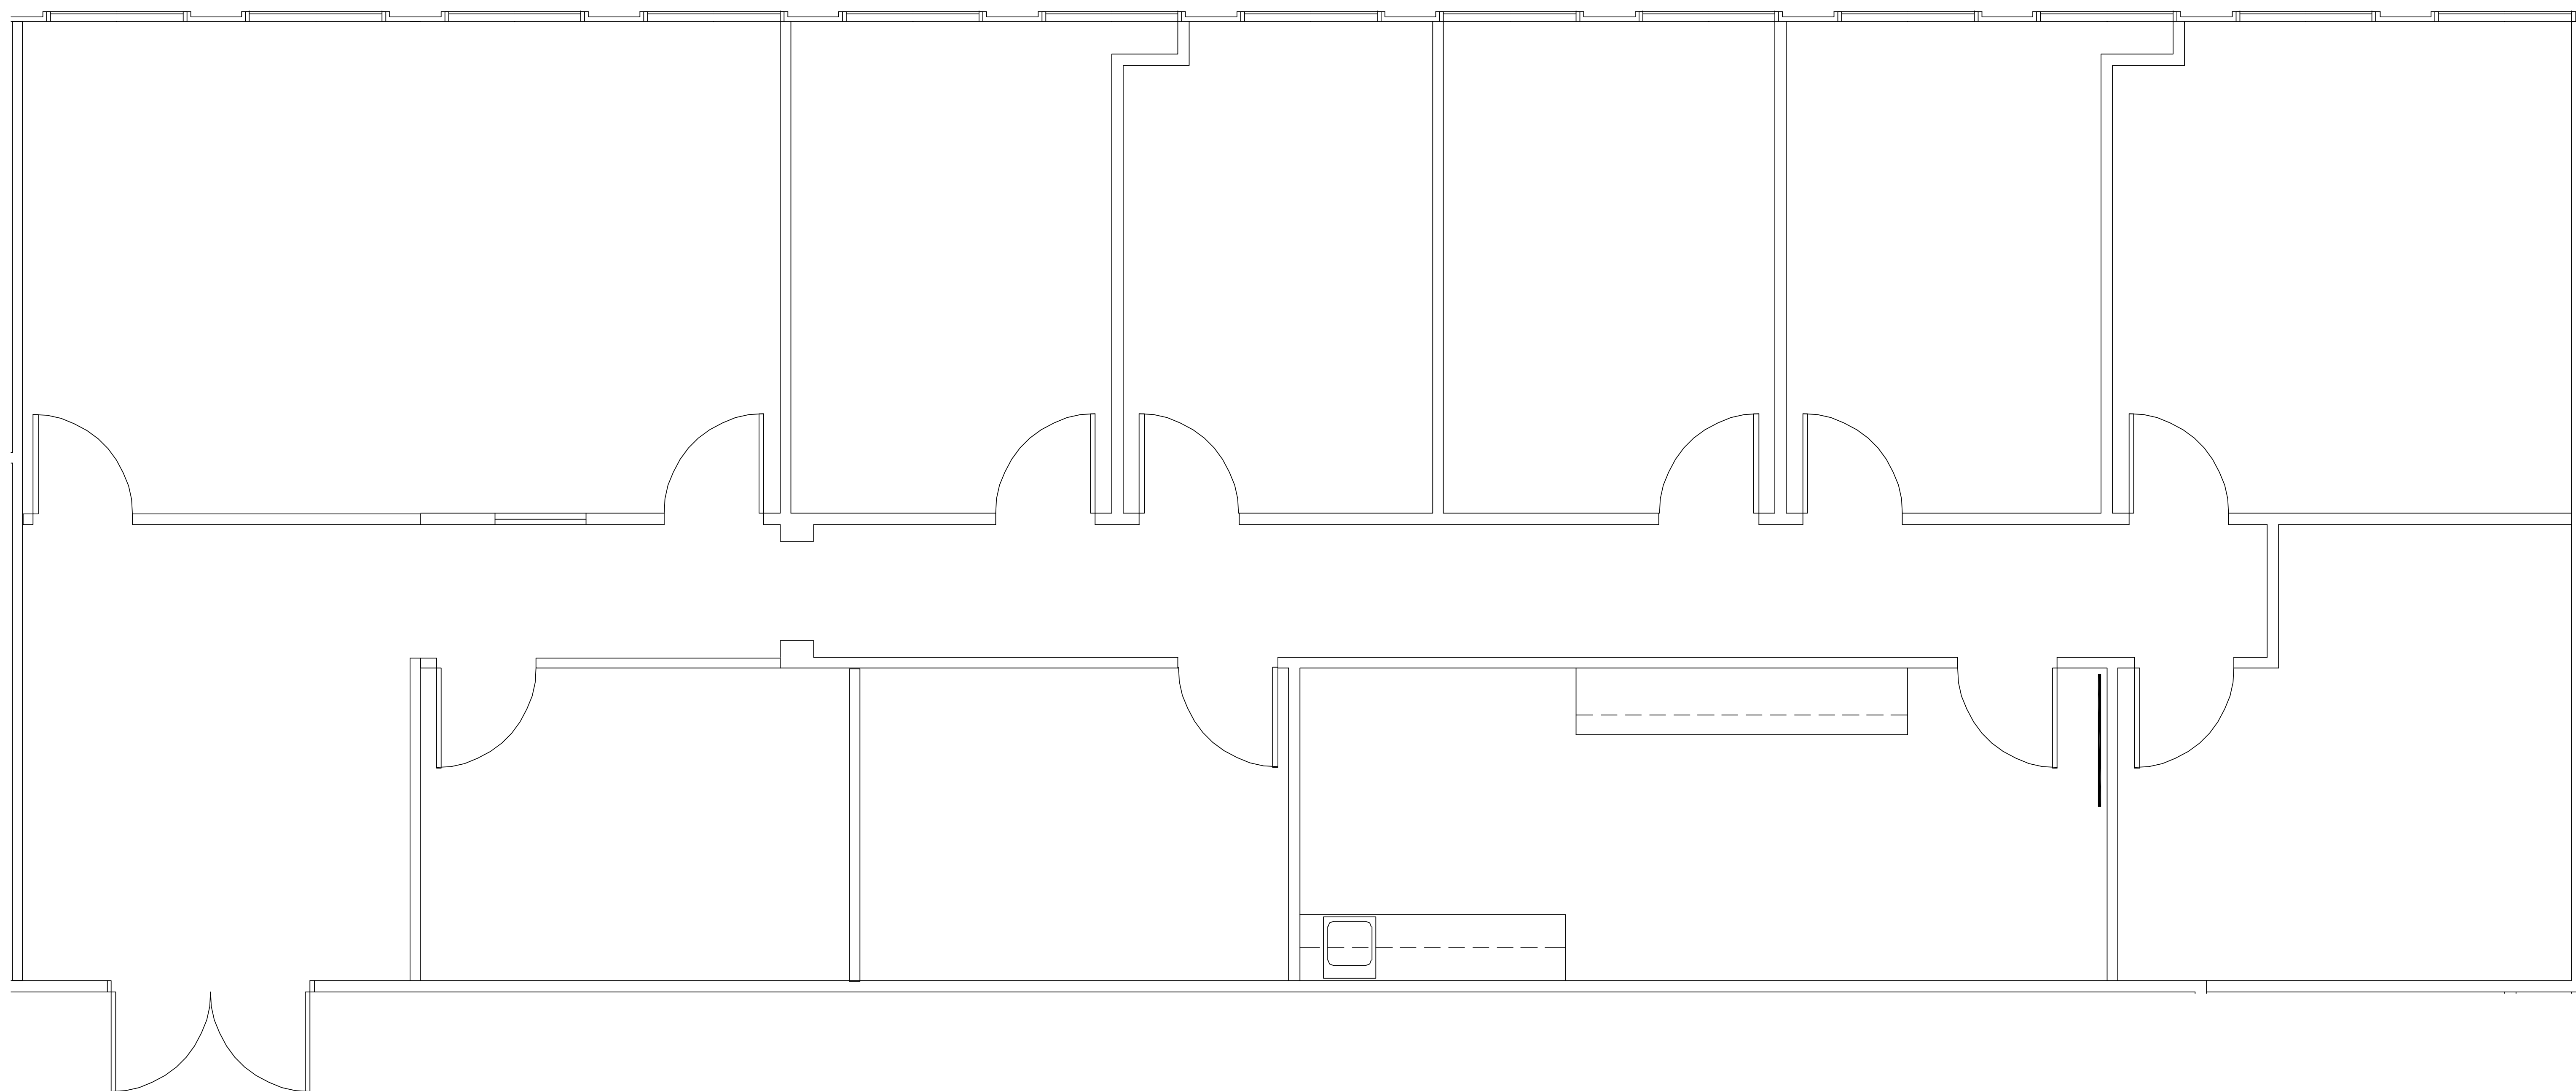

ONE

GREENWAY PLAZA

SUITE 325 2,671 RSF