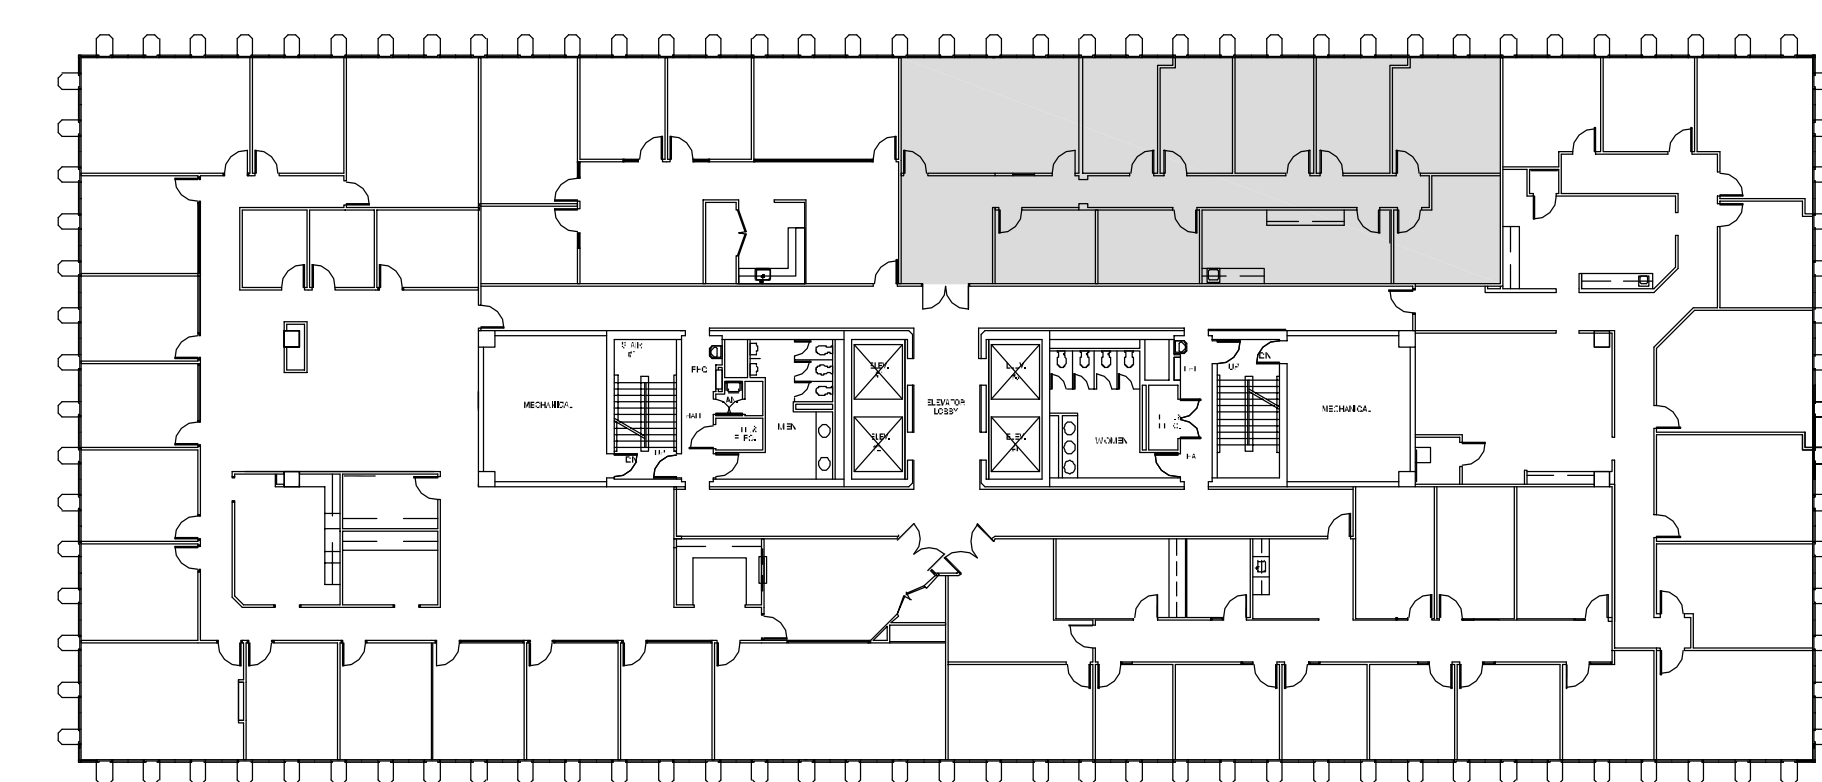

ONE

GREENWAY PLAZA

SUITE 325 2,671 RSF