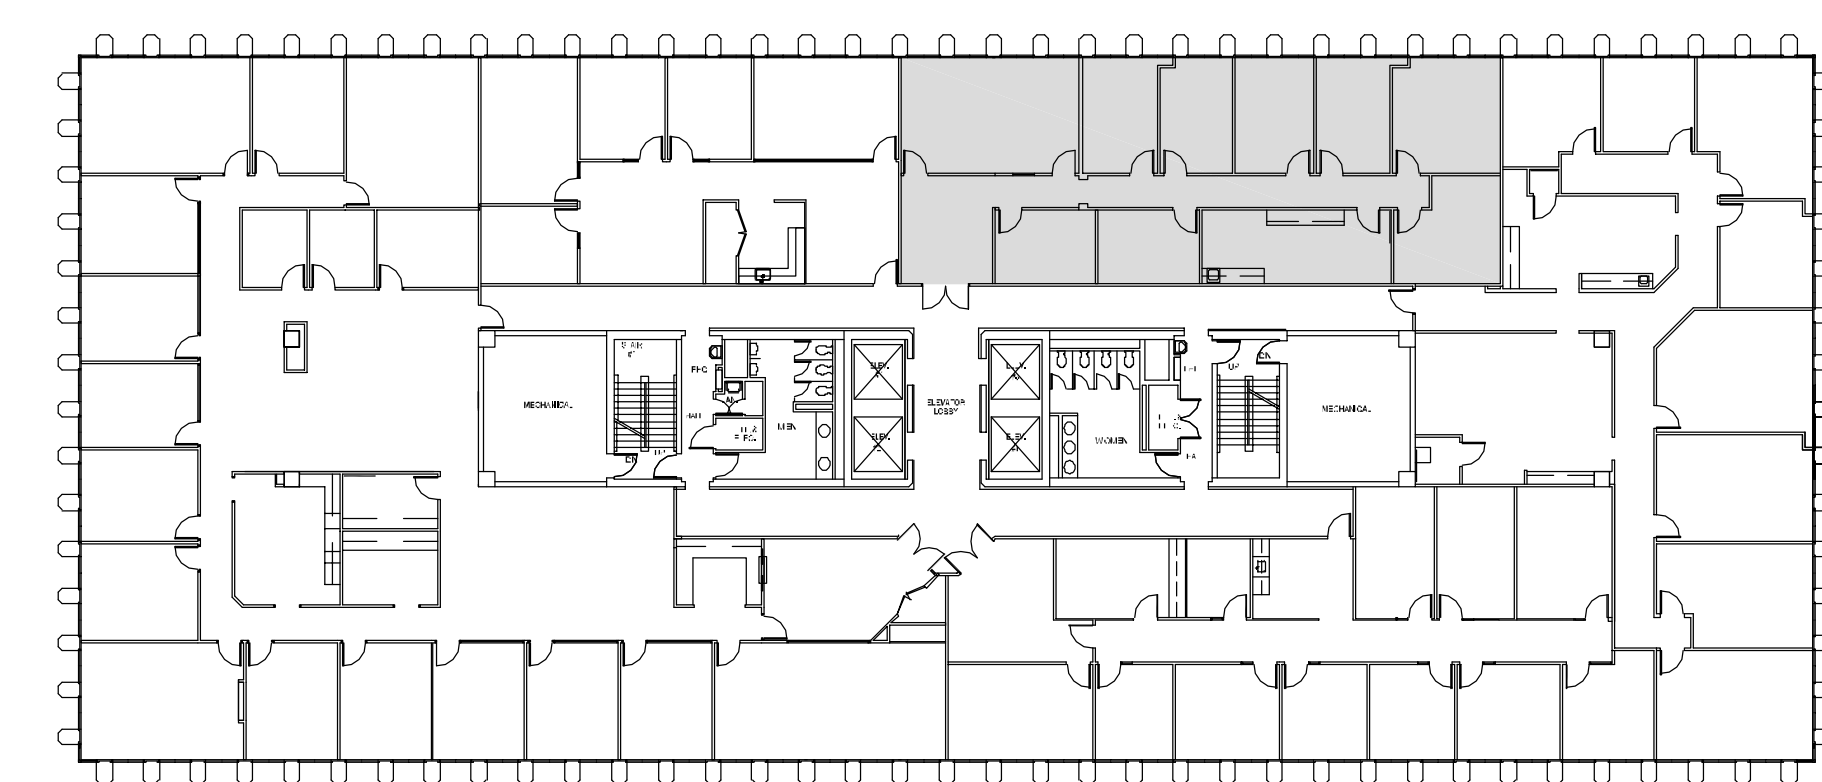

ONE

GREENWAY PLAZA

SUITE 325 2,671 RSF