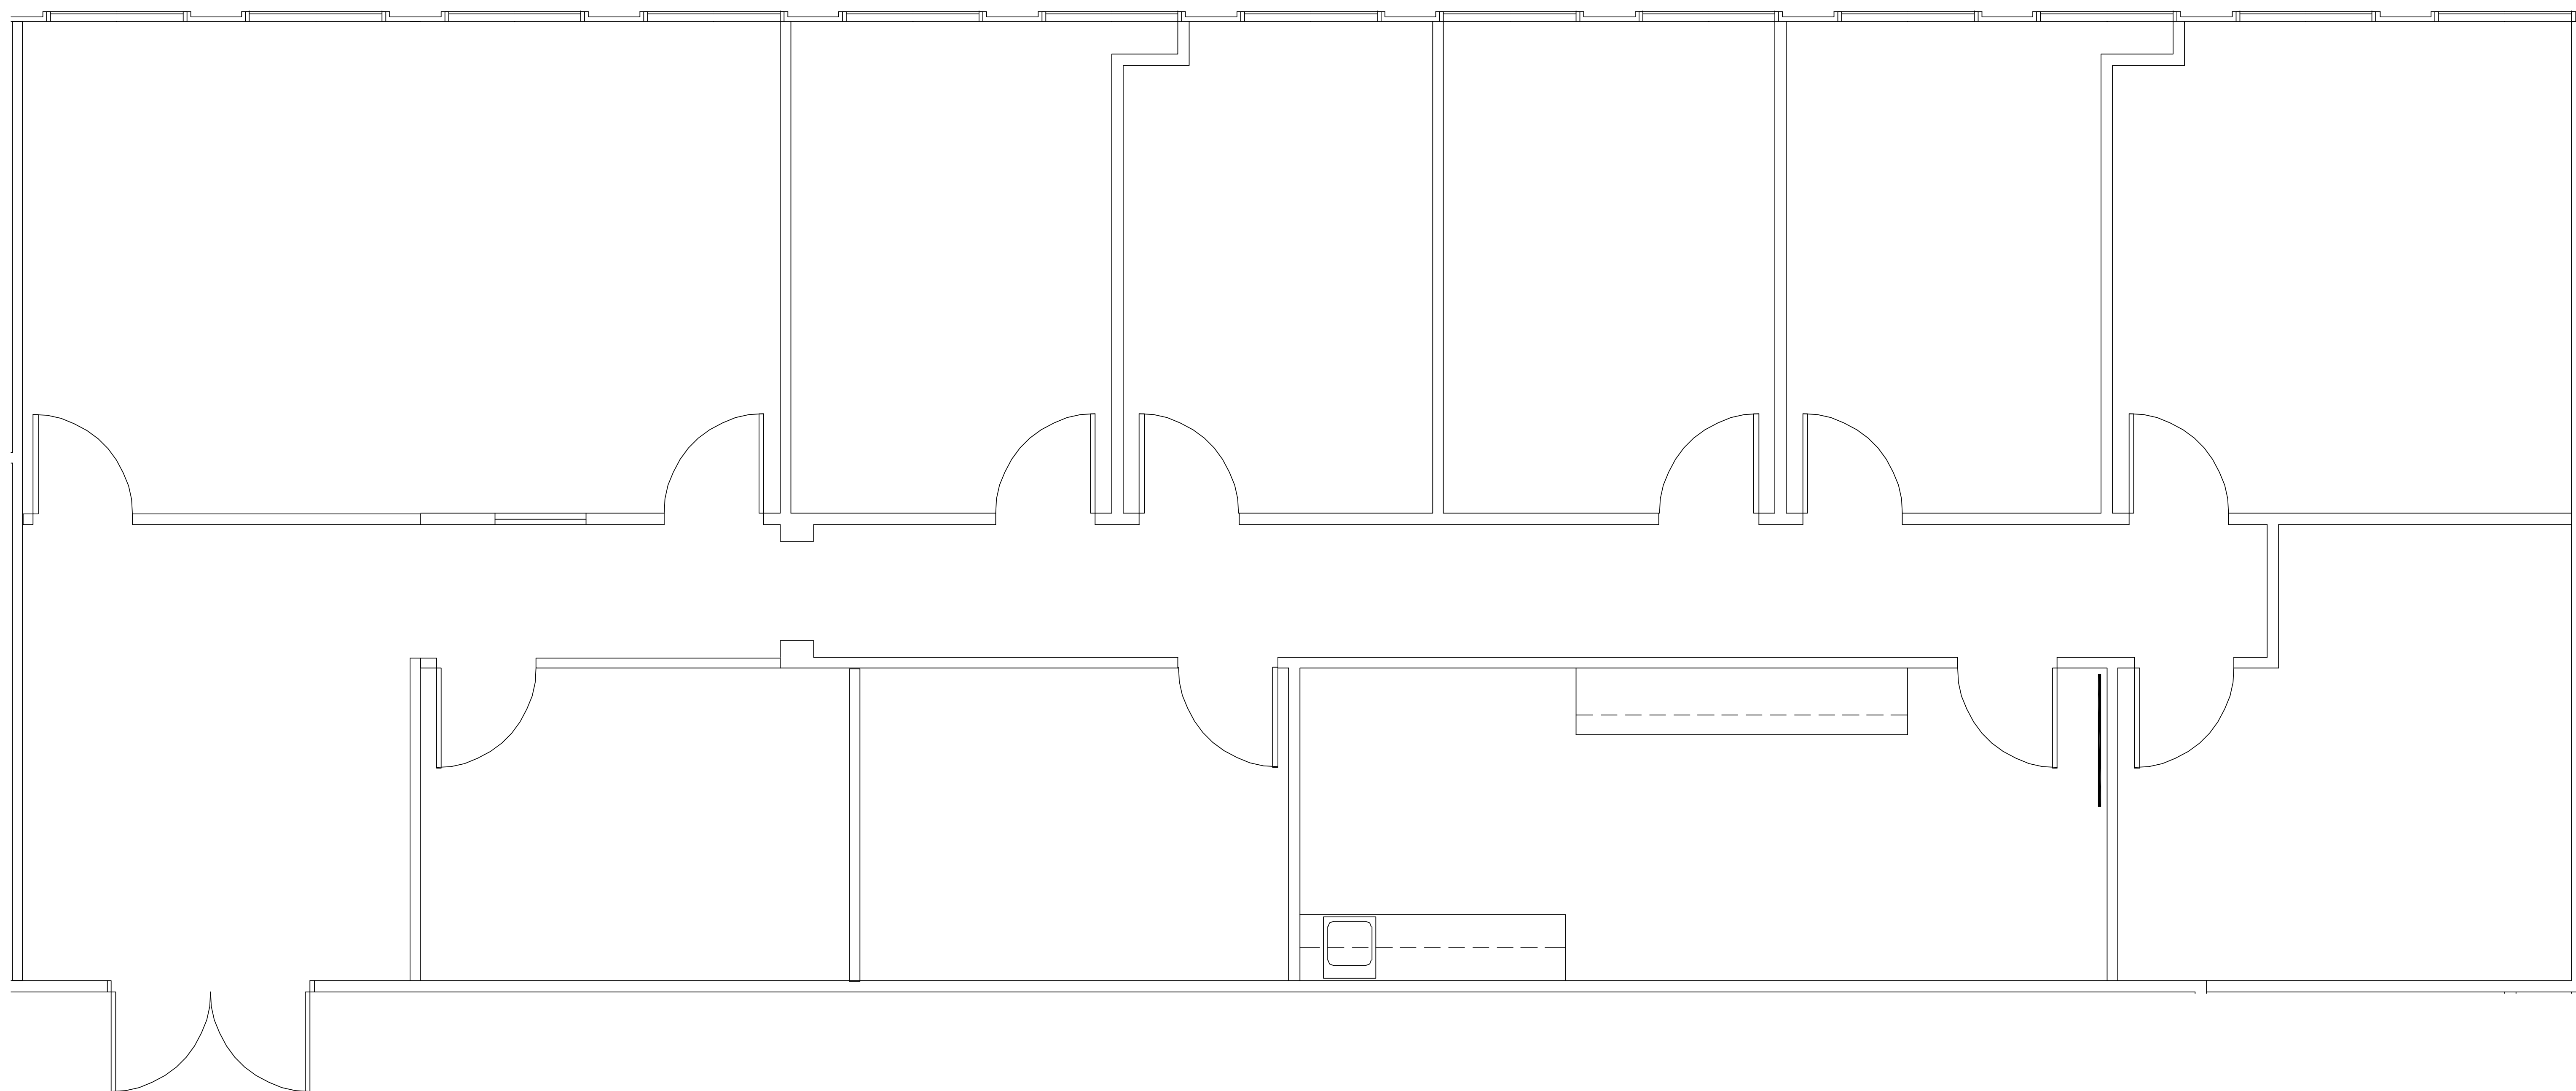

ONE

GREENWAY PLAZA

SUITE 325 2,671 RSF