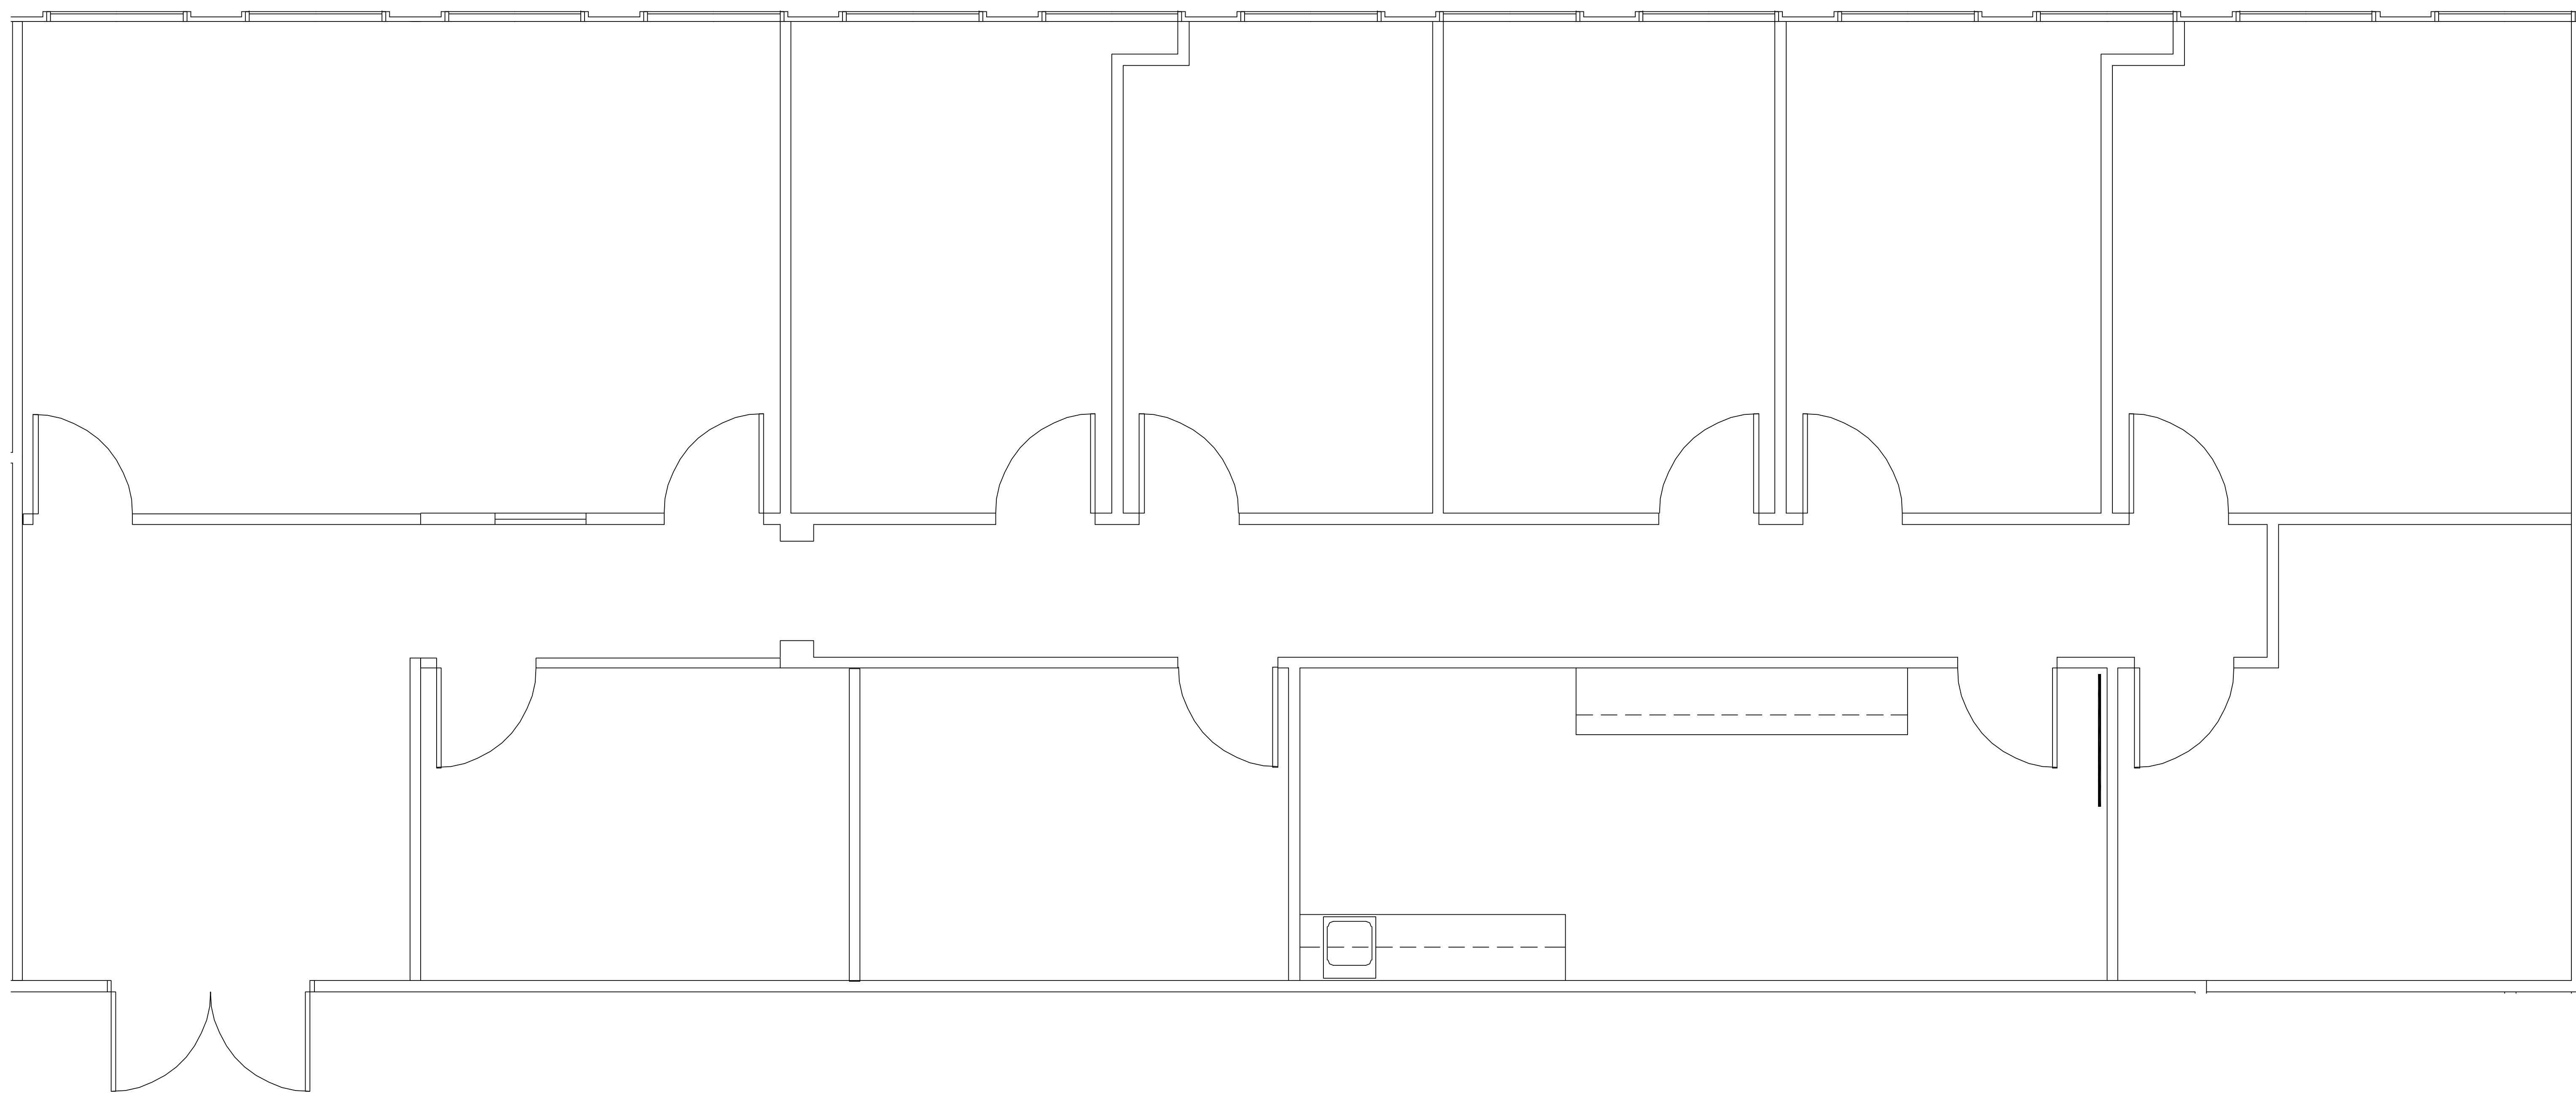

ONE

GREENWAY PLAZA

SUITE 325 2,671 RSF