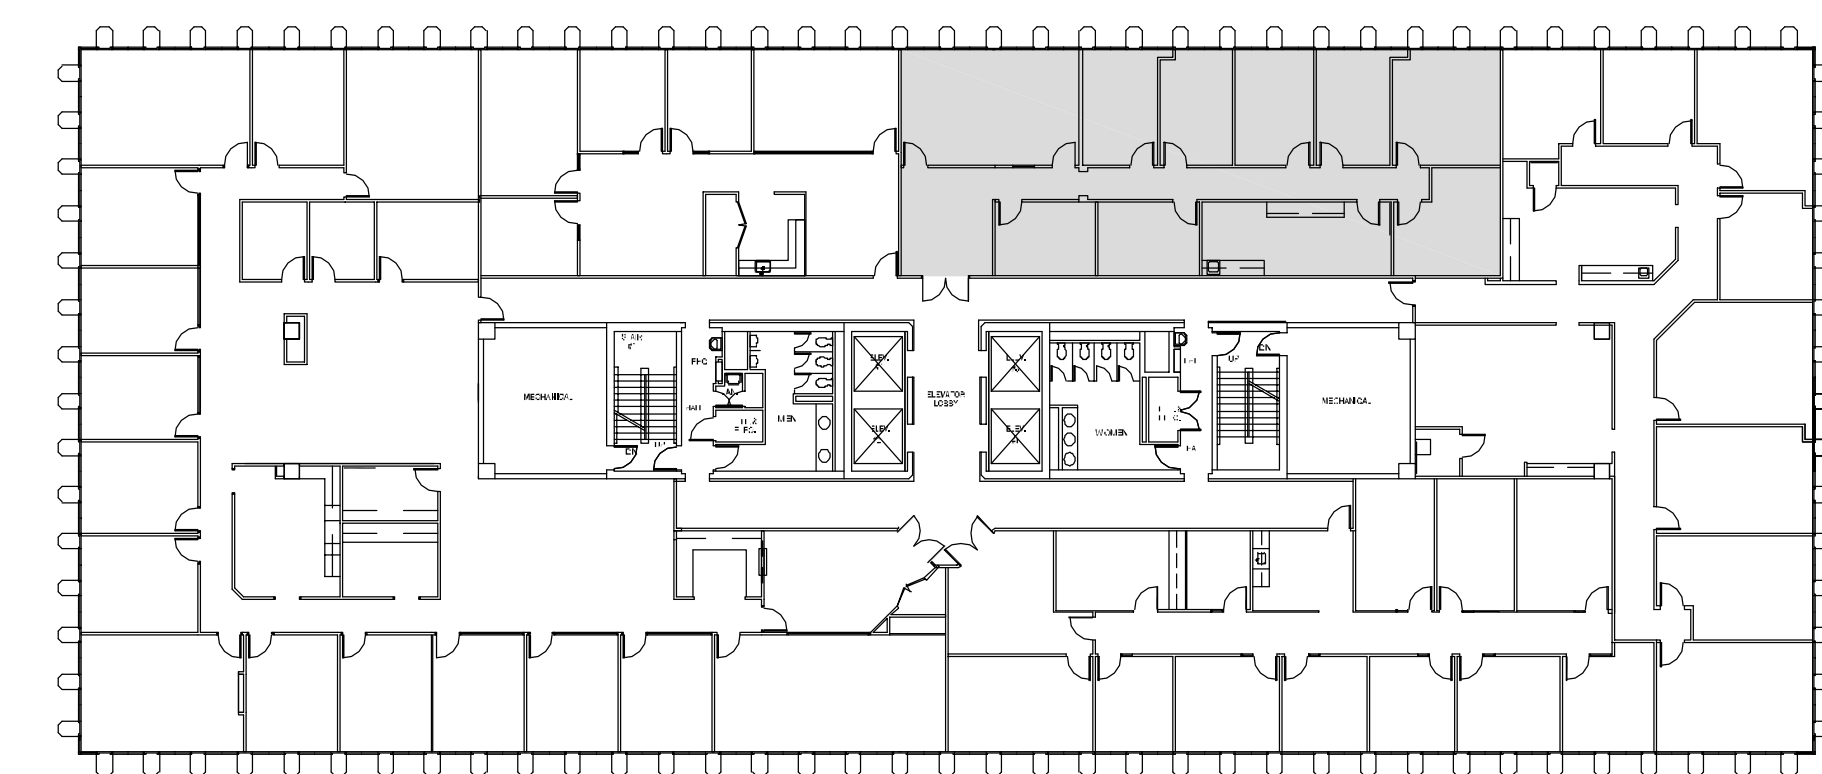

ONE

GREENWAY PLAZA

SUITE 325 2,671 RSF