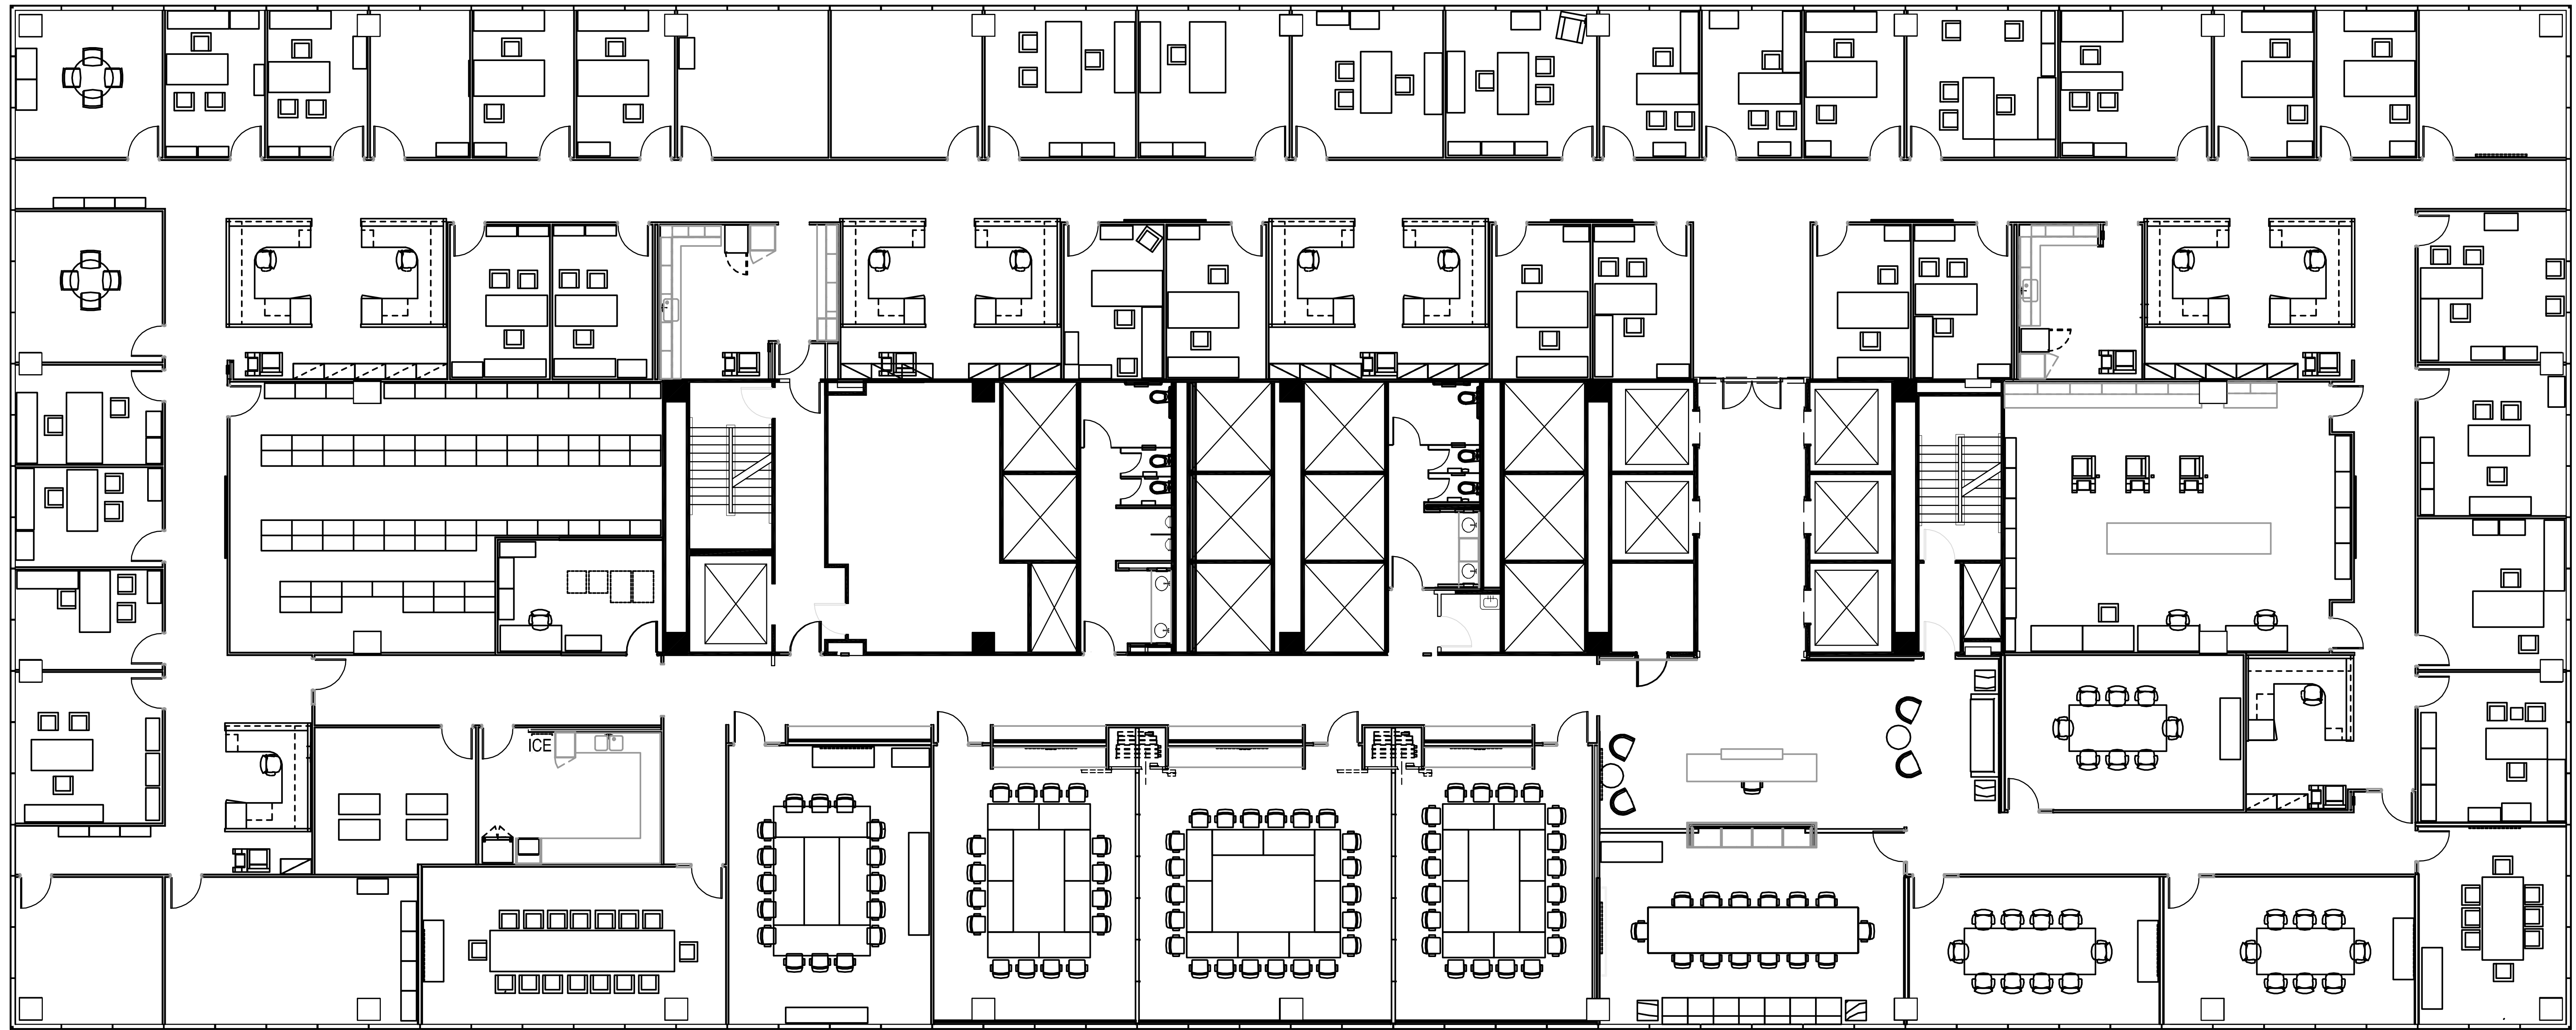

# NINE

GREENWAY PLAZA

SUITE 1100 23,809 RSF

Owned & Operated by  PARKWAY 832.308.6055 | pky.com