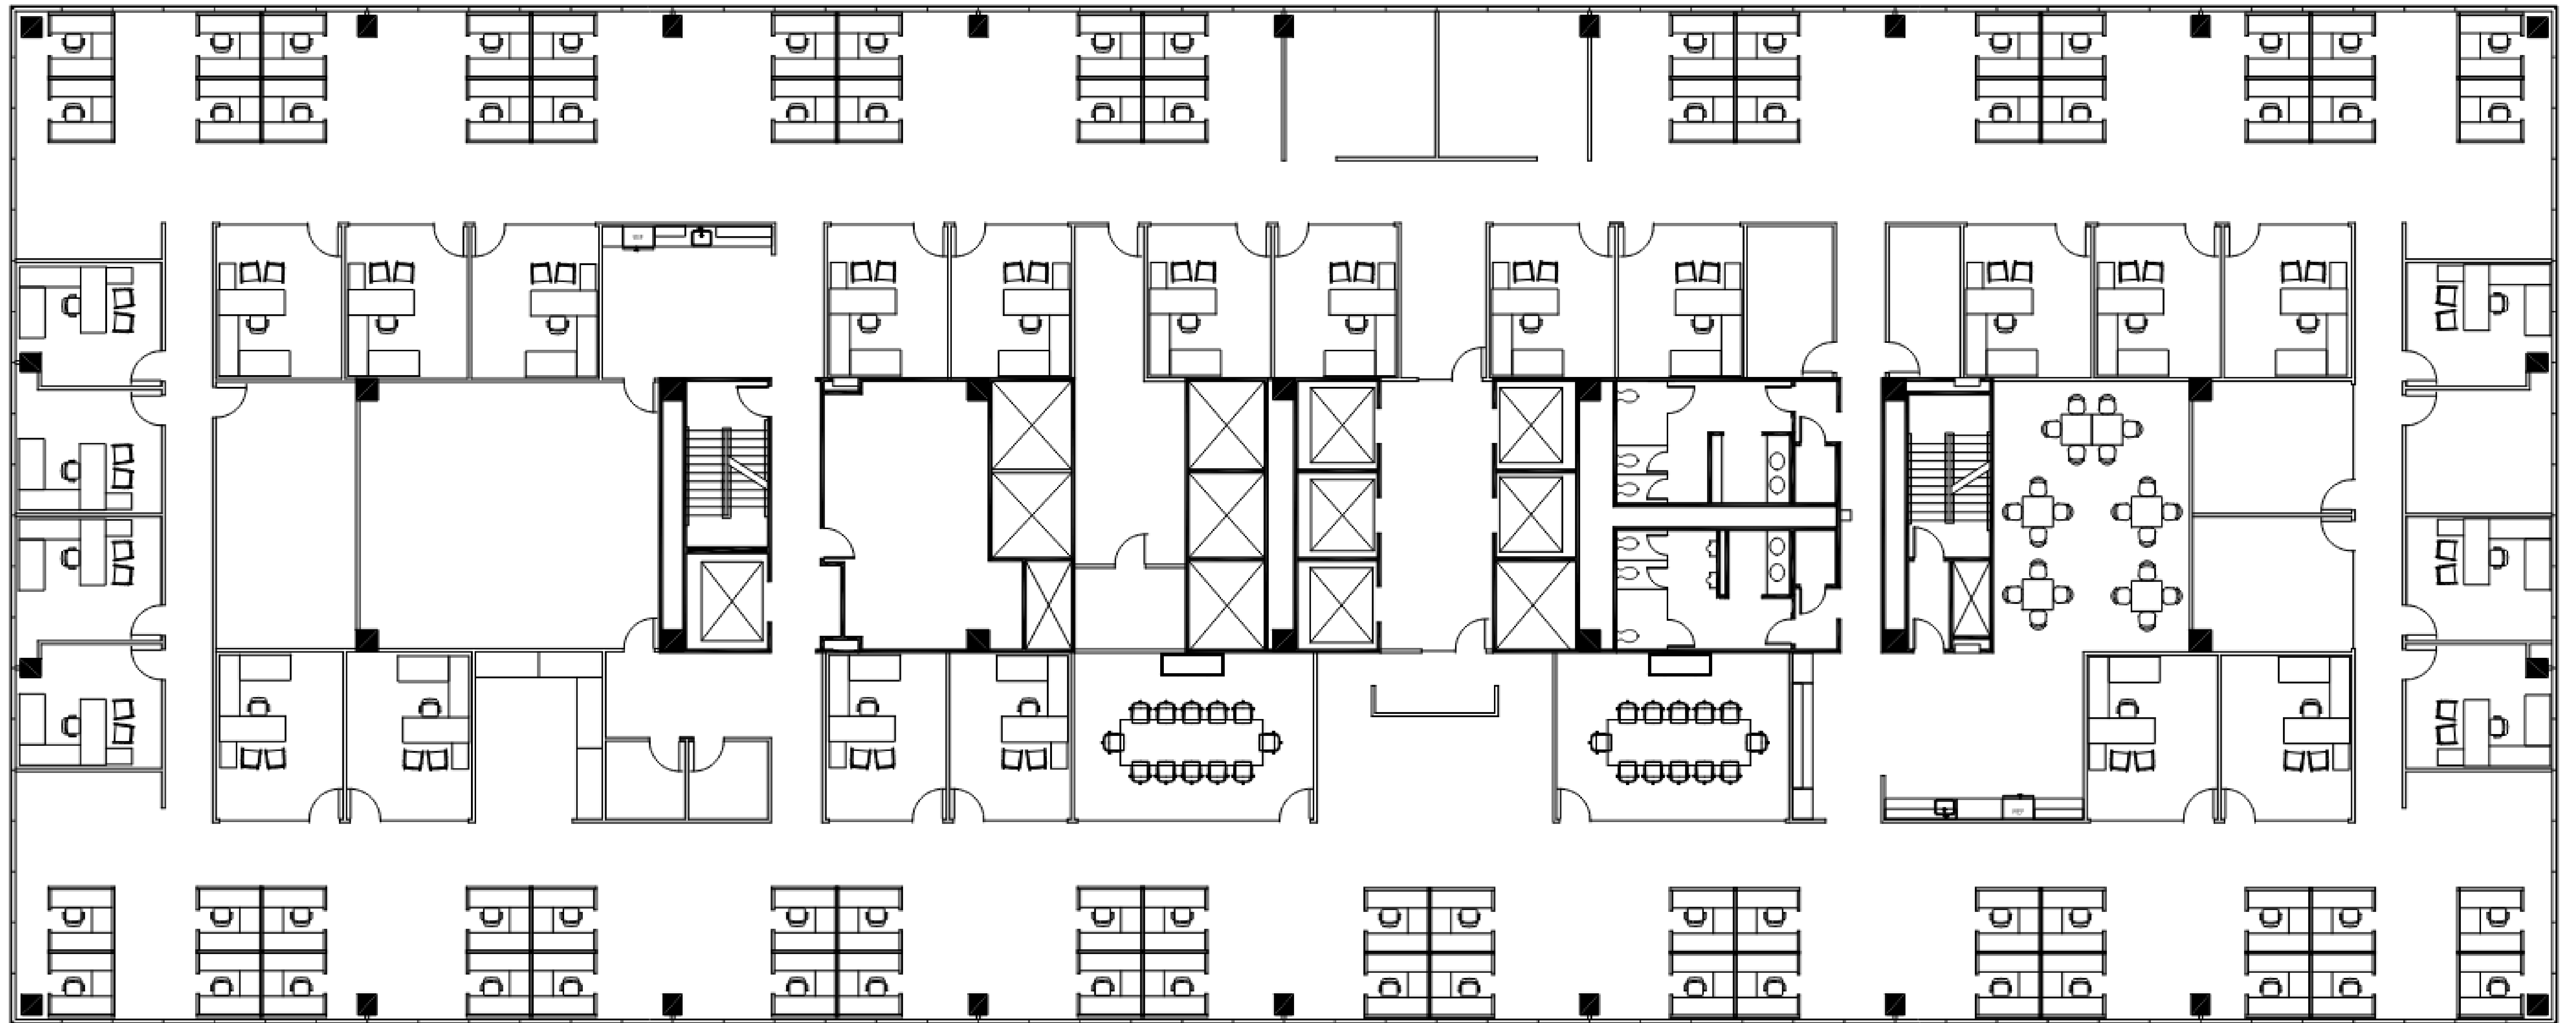

NINE

GREENWAY PLAZA

Move-in Ready and Furnished

SUITE 1500 24,862 RSF

Operated by  PARKWAY 832.308.6055 | pky.com

NORTH