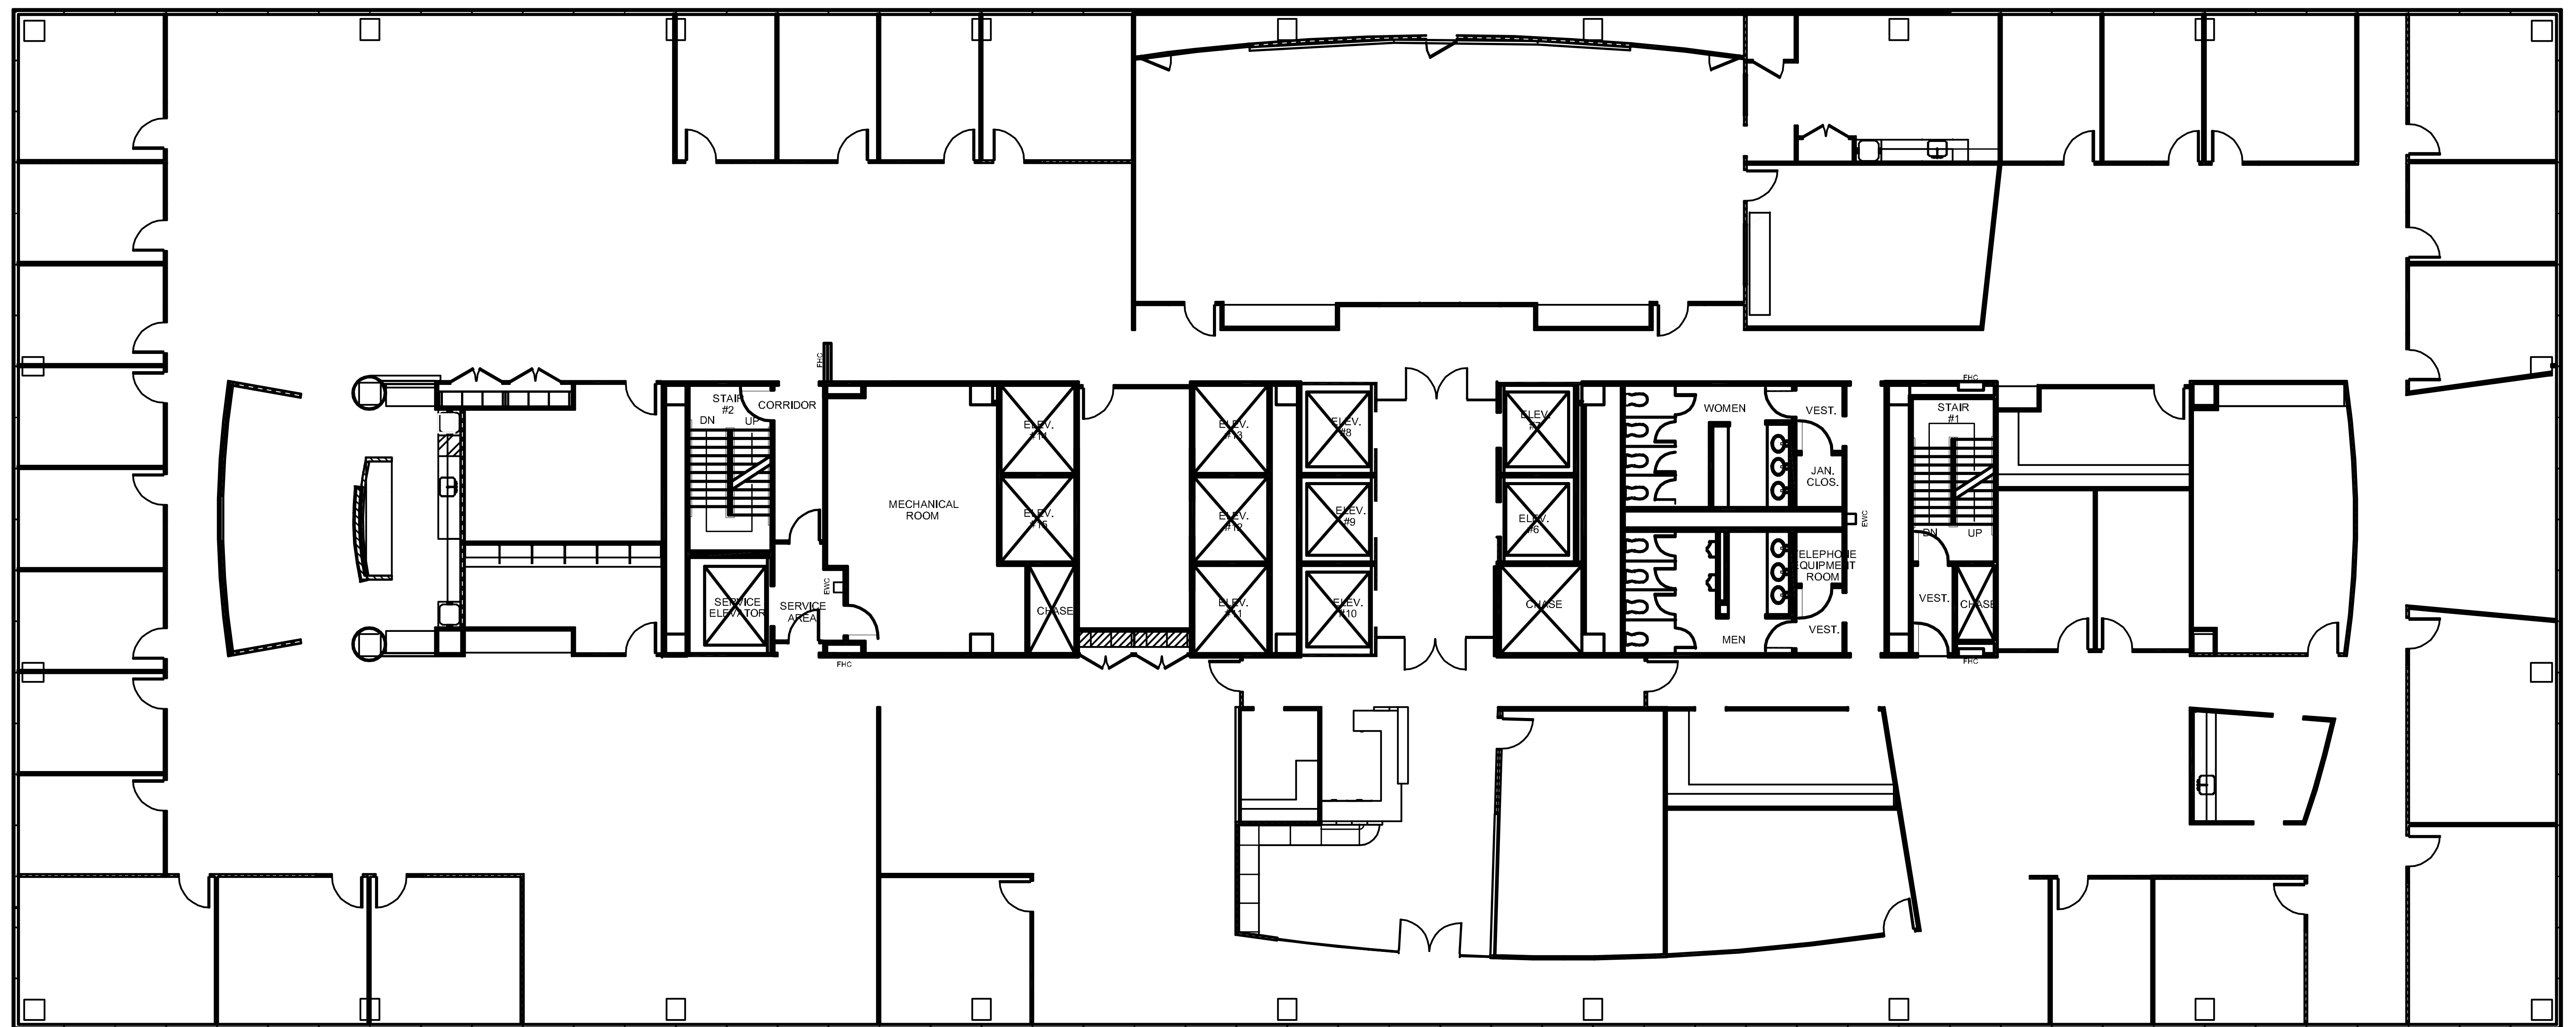

NINE

GREENWAY PLAZA

SUITE 1800 24,862 RSF

NORTH