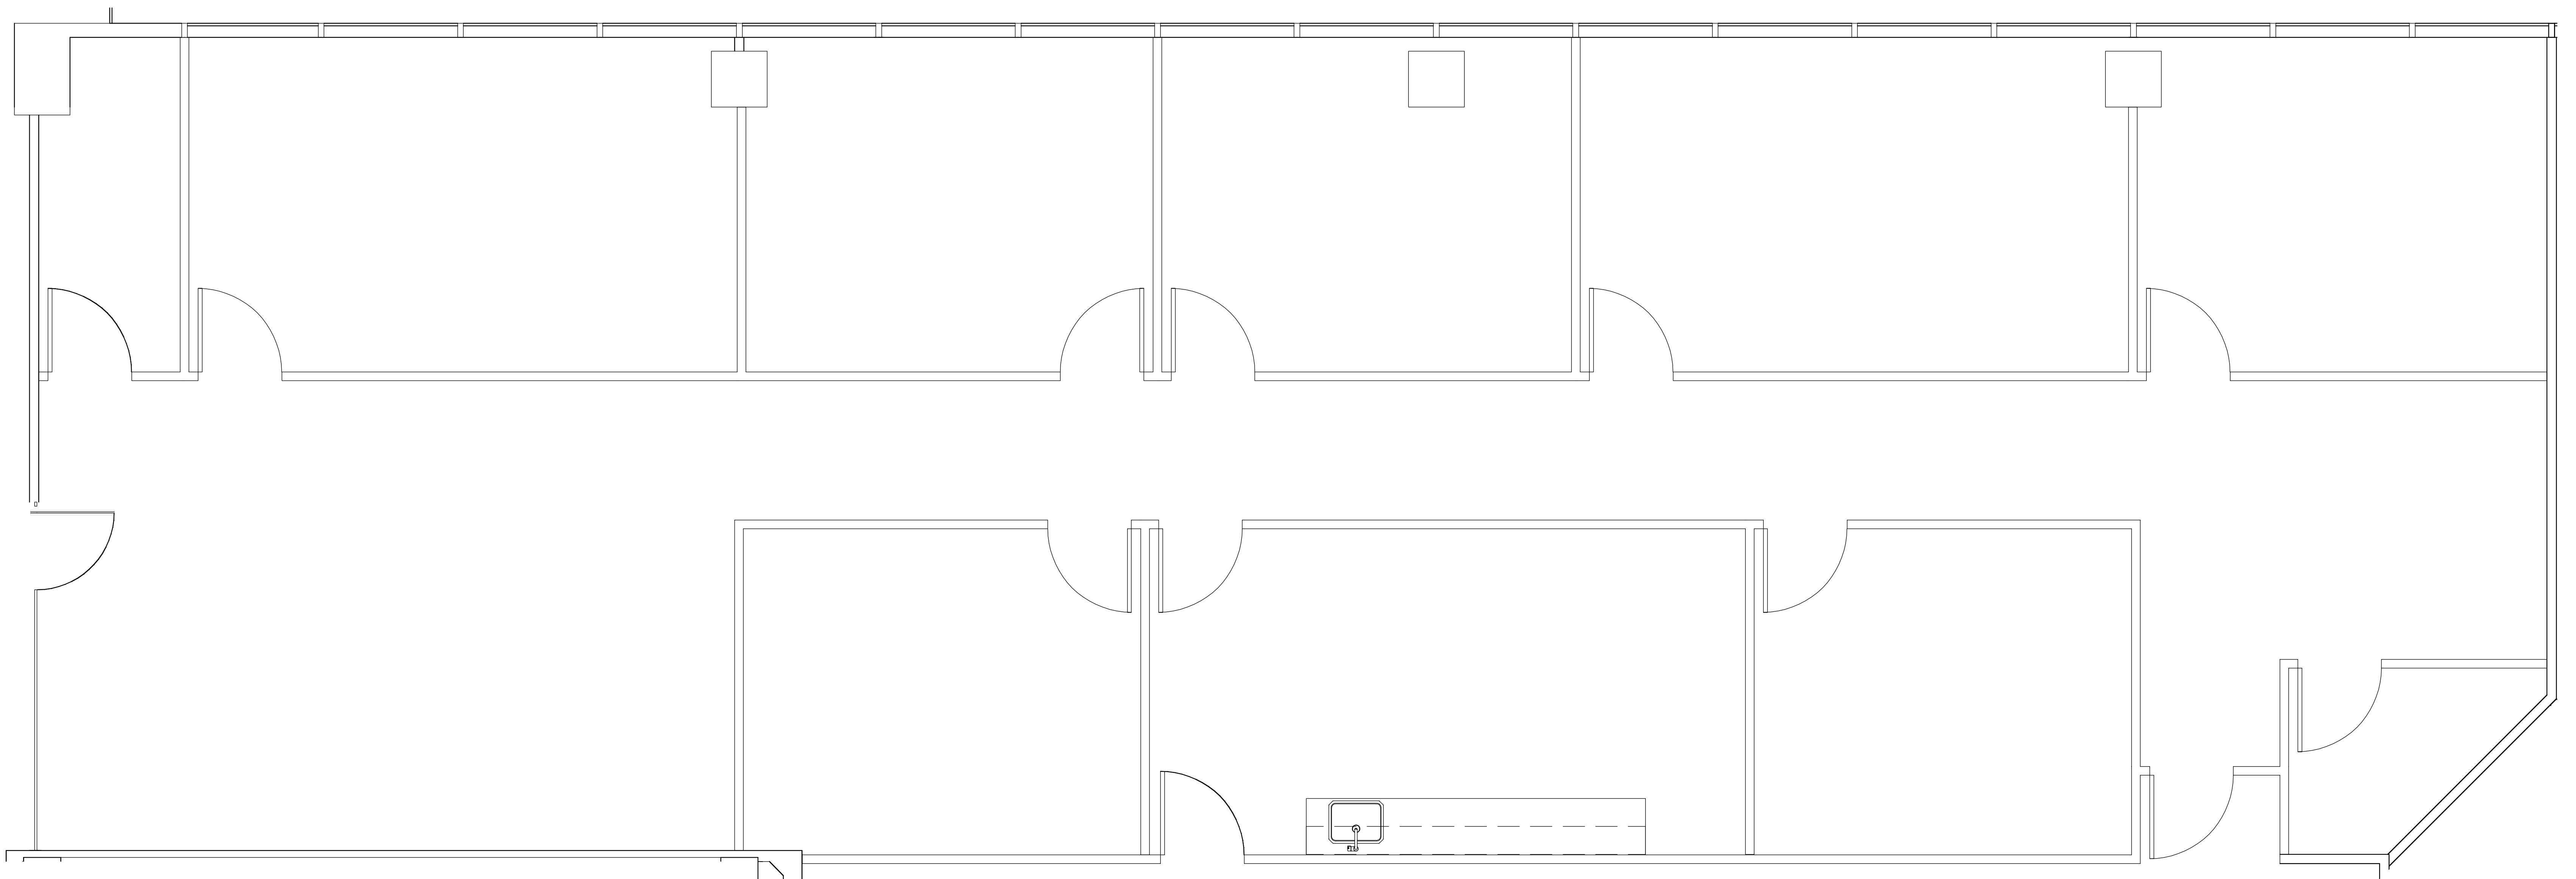

# TWELVE

GREENWAY PLAZA

SUITE 210 2,894 RSF