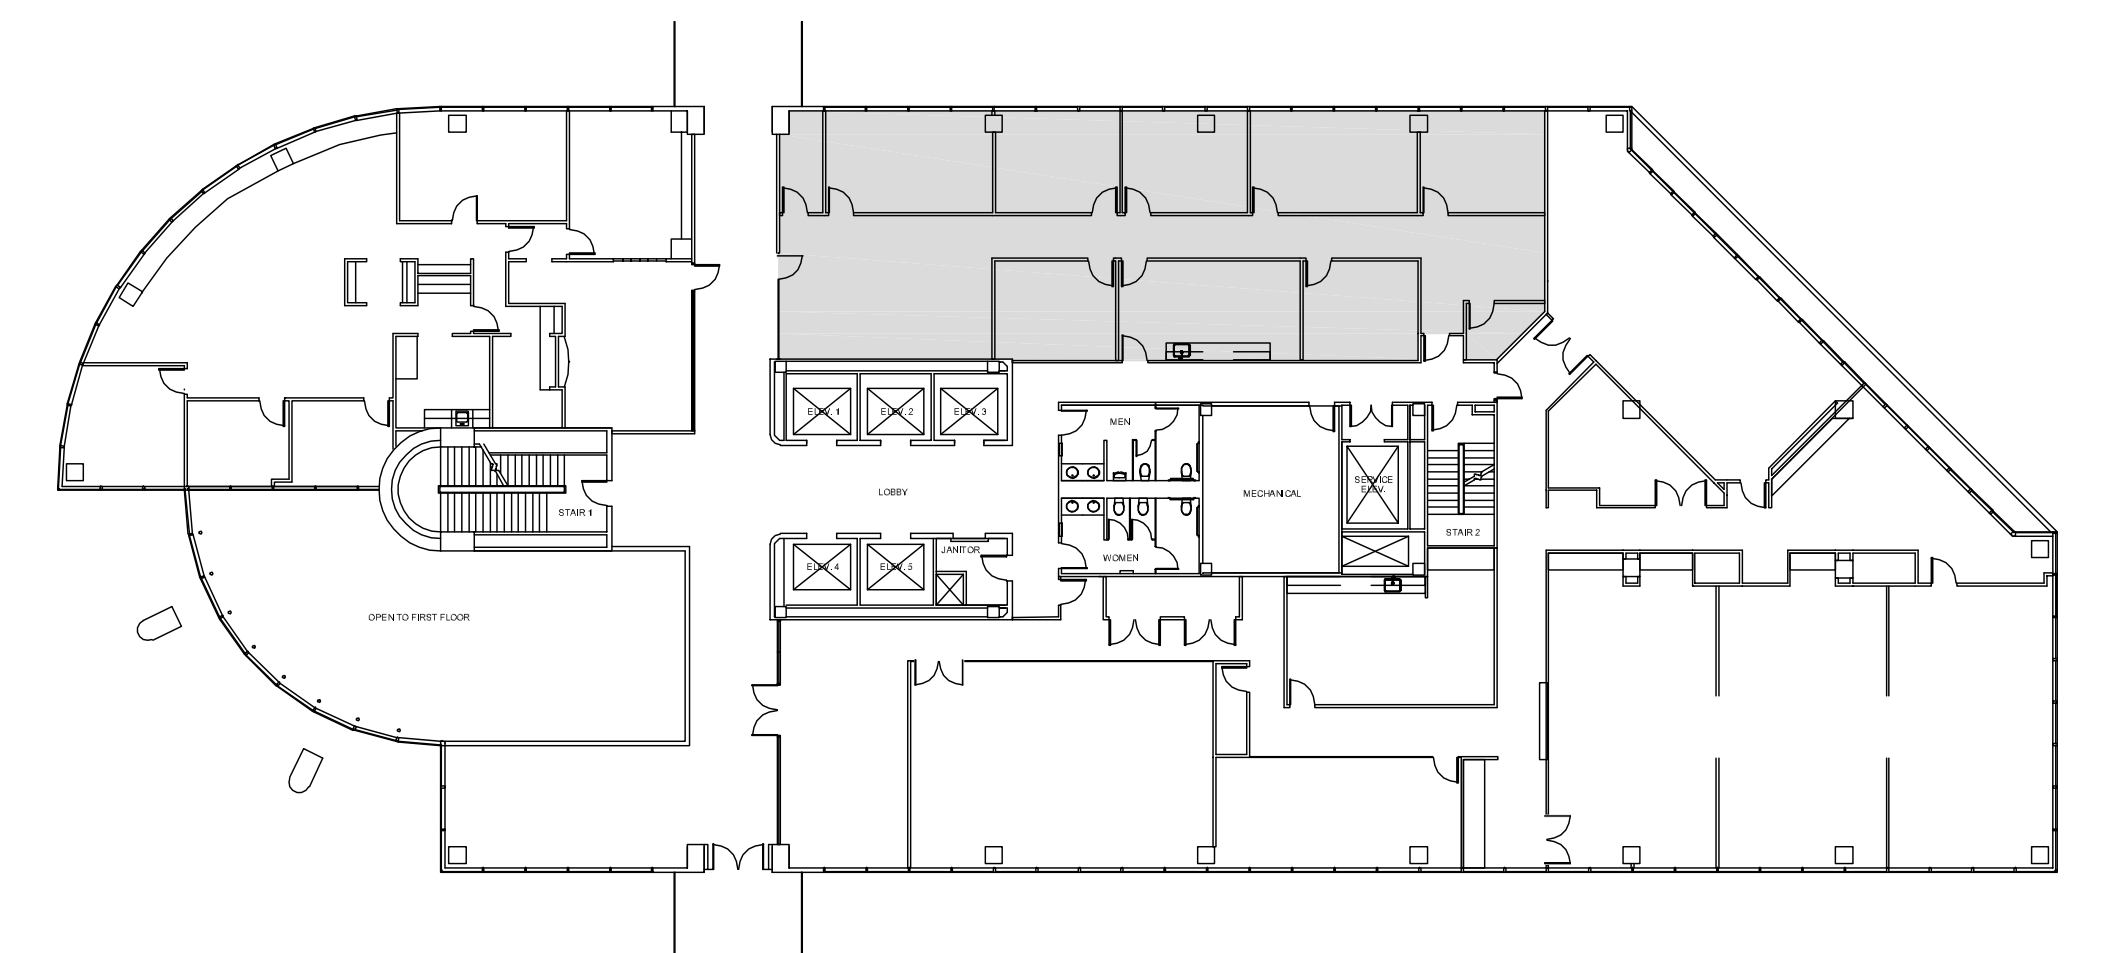

# TWELVE

GREENWAY PLAZA

SUITE 210 2,894 RSF