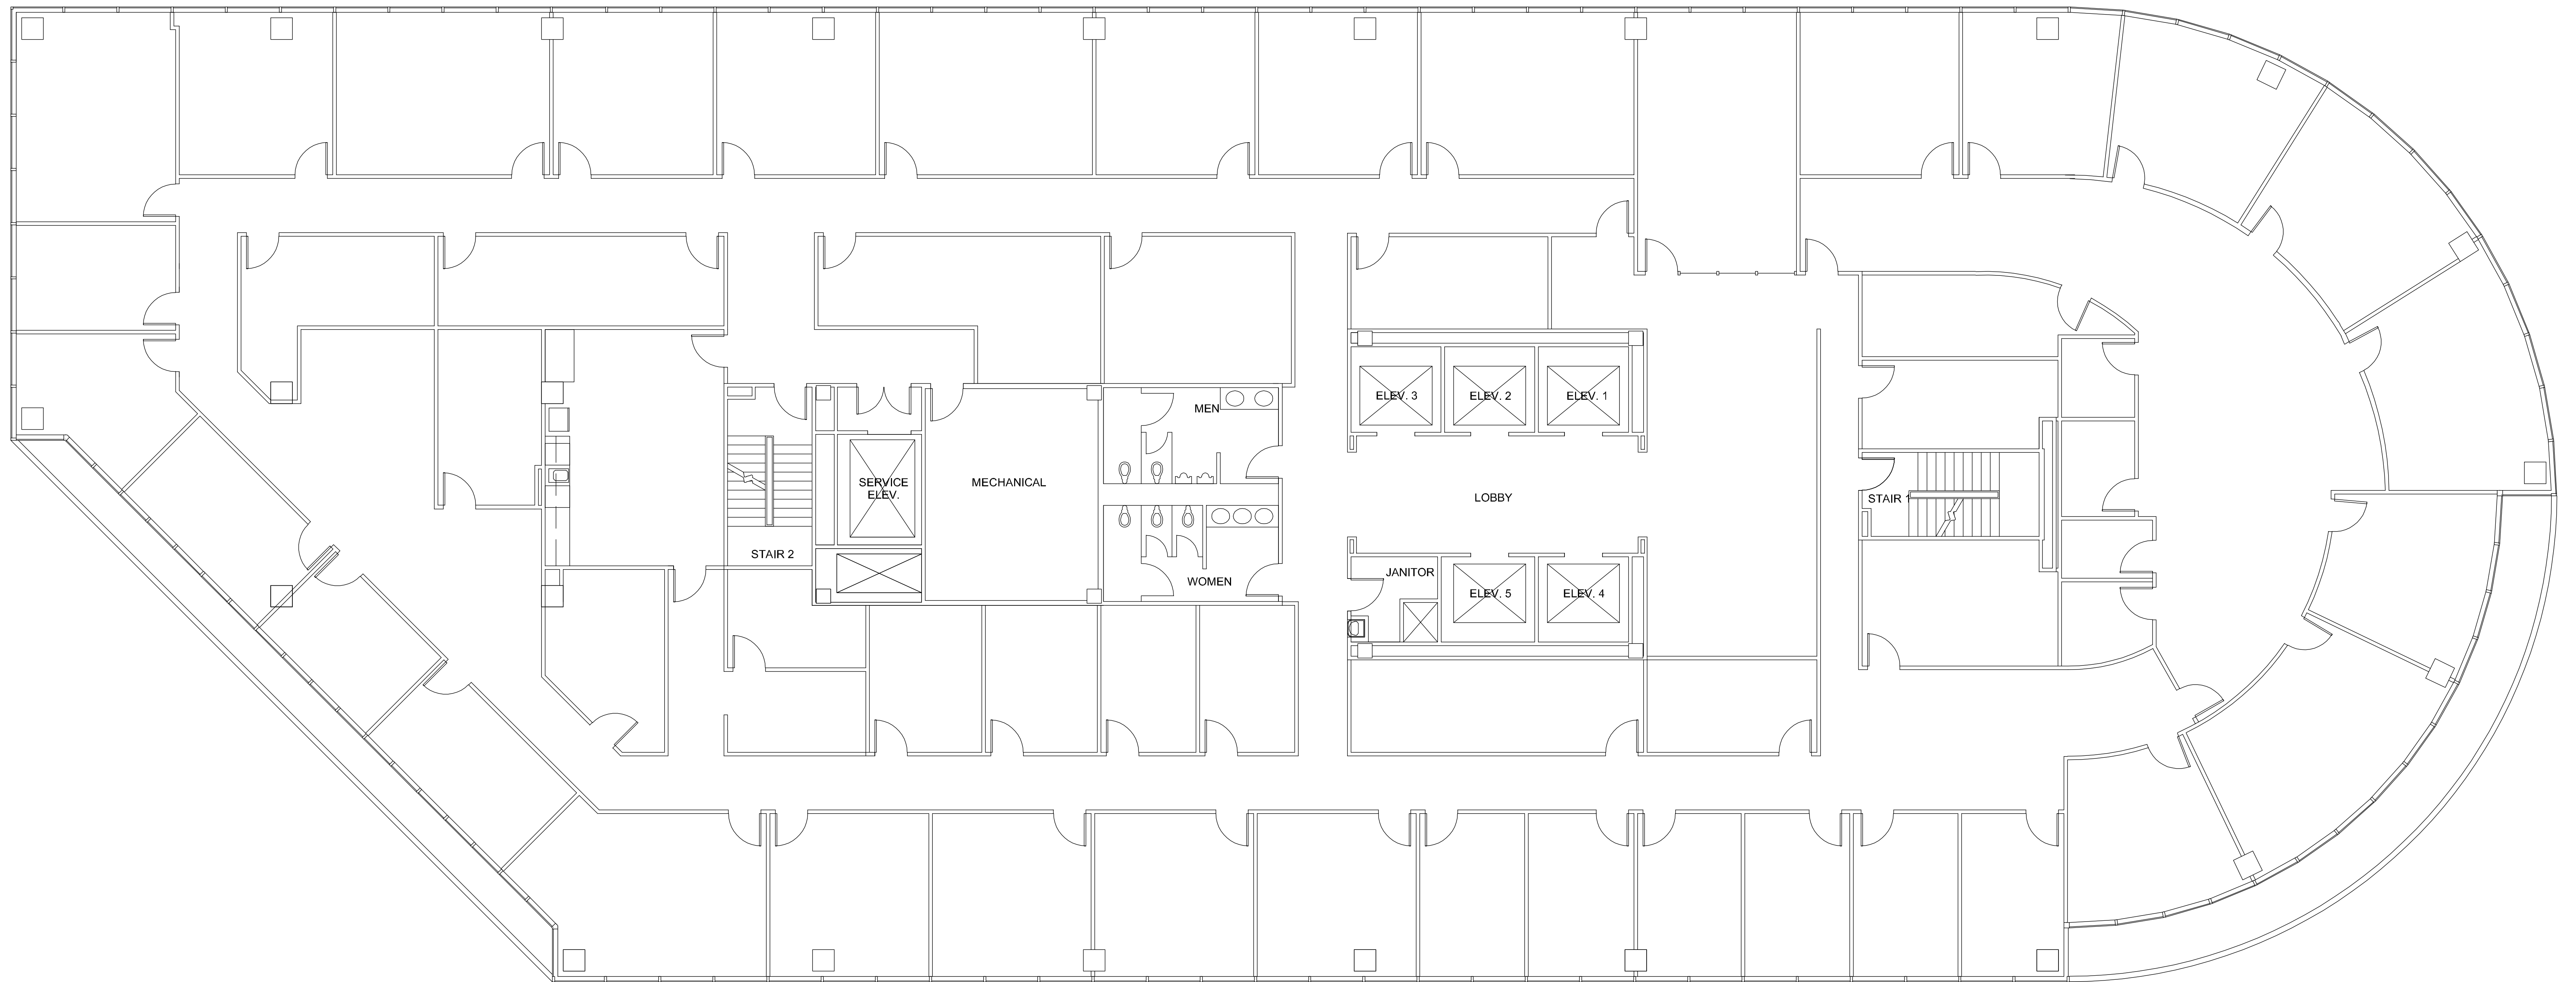

# EIGHT

GREENWAY PLAZA

SUITE 1200 18,620 RSF

Operated by  PARKWAY 832.308.6055 | pky.com

NORTH