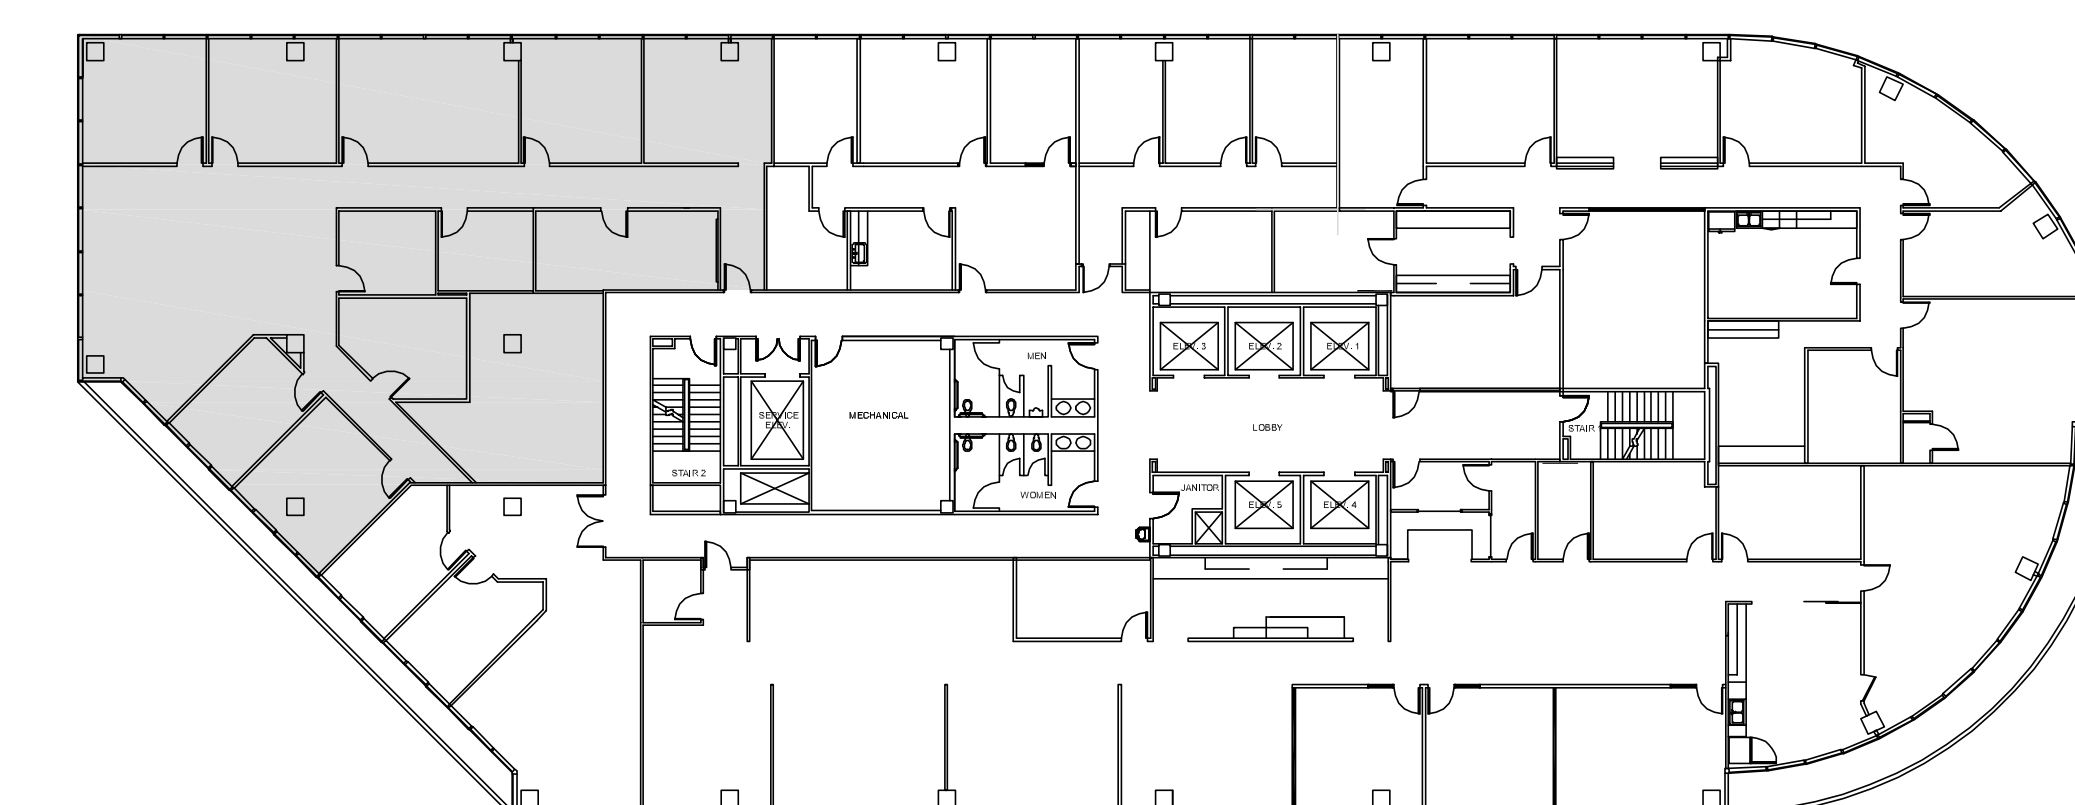

EIGHT

GREENWAY PLAZA

SUITE 1500 4,216 RSF

Operated by  PARKWAY 832.308.6055 | pky.com