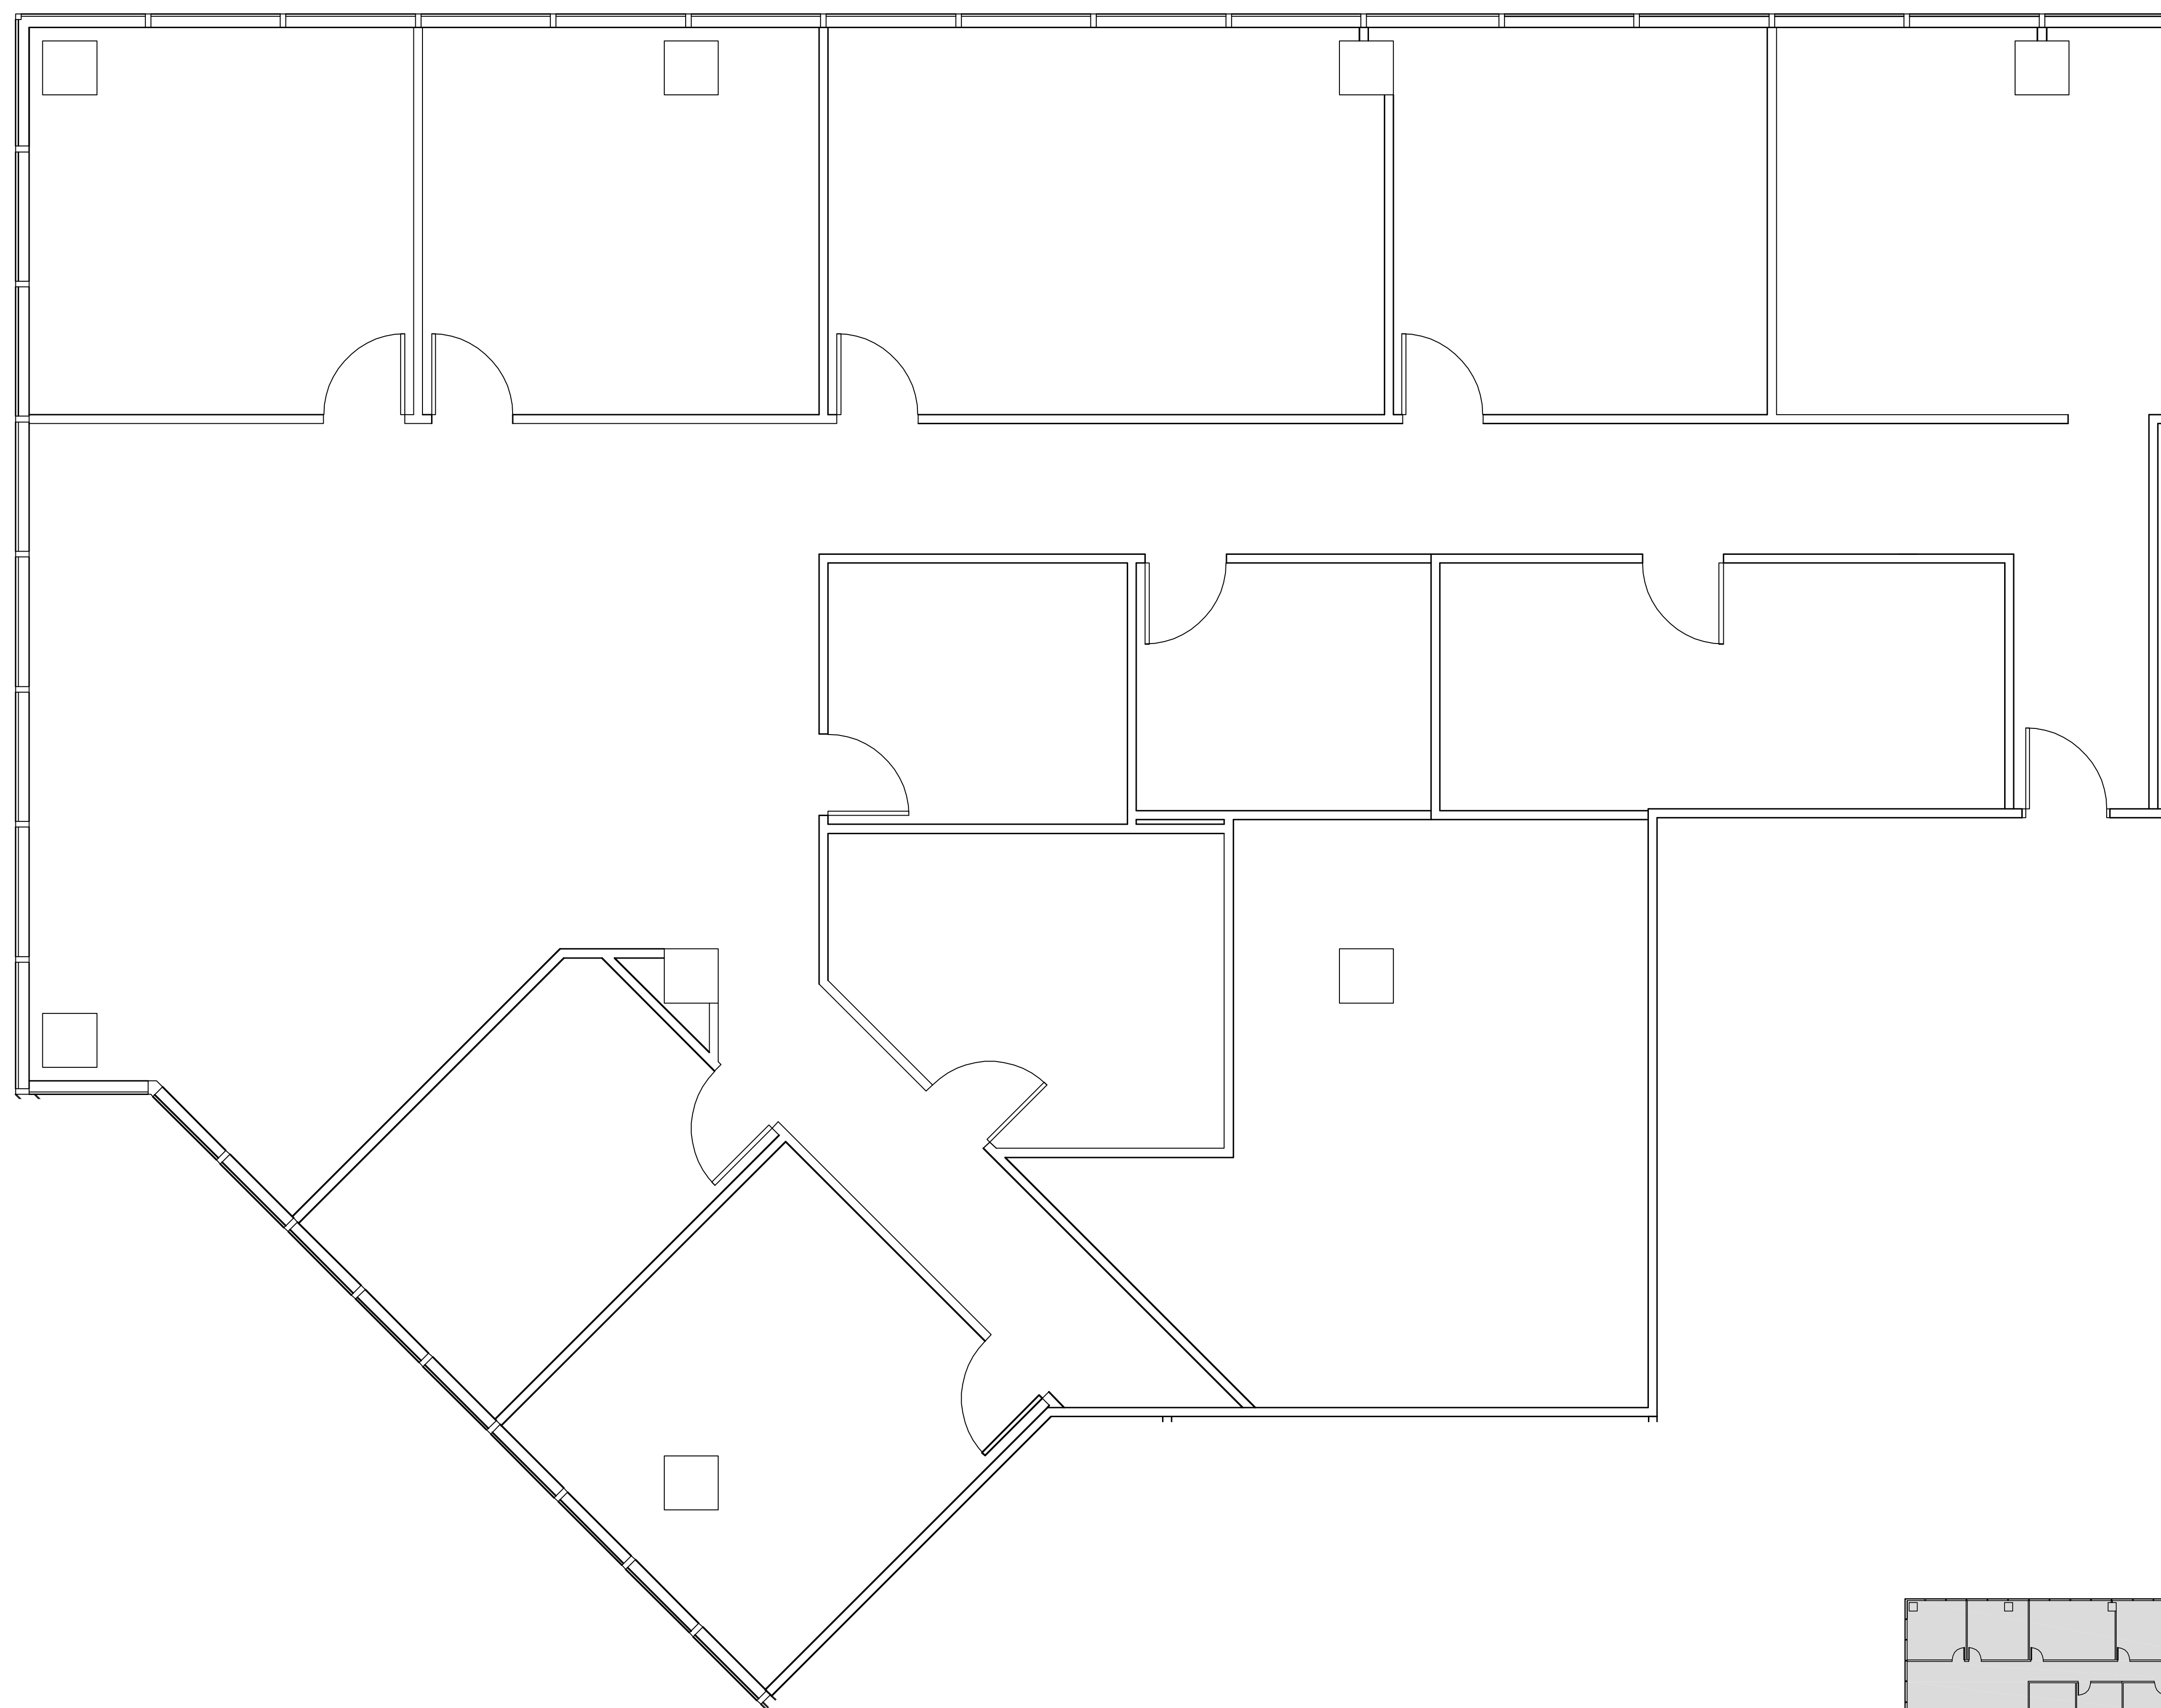

EIGHT

GREENWAY PLAZA

SUITE 1500 4,216 RSF

Operated by  PARKWAY 832.308.6055 | pky.com