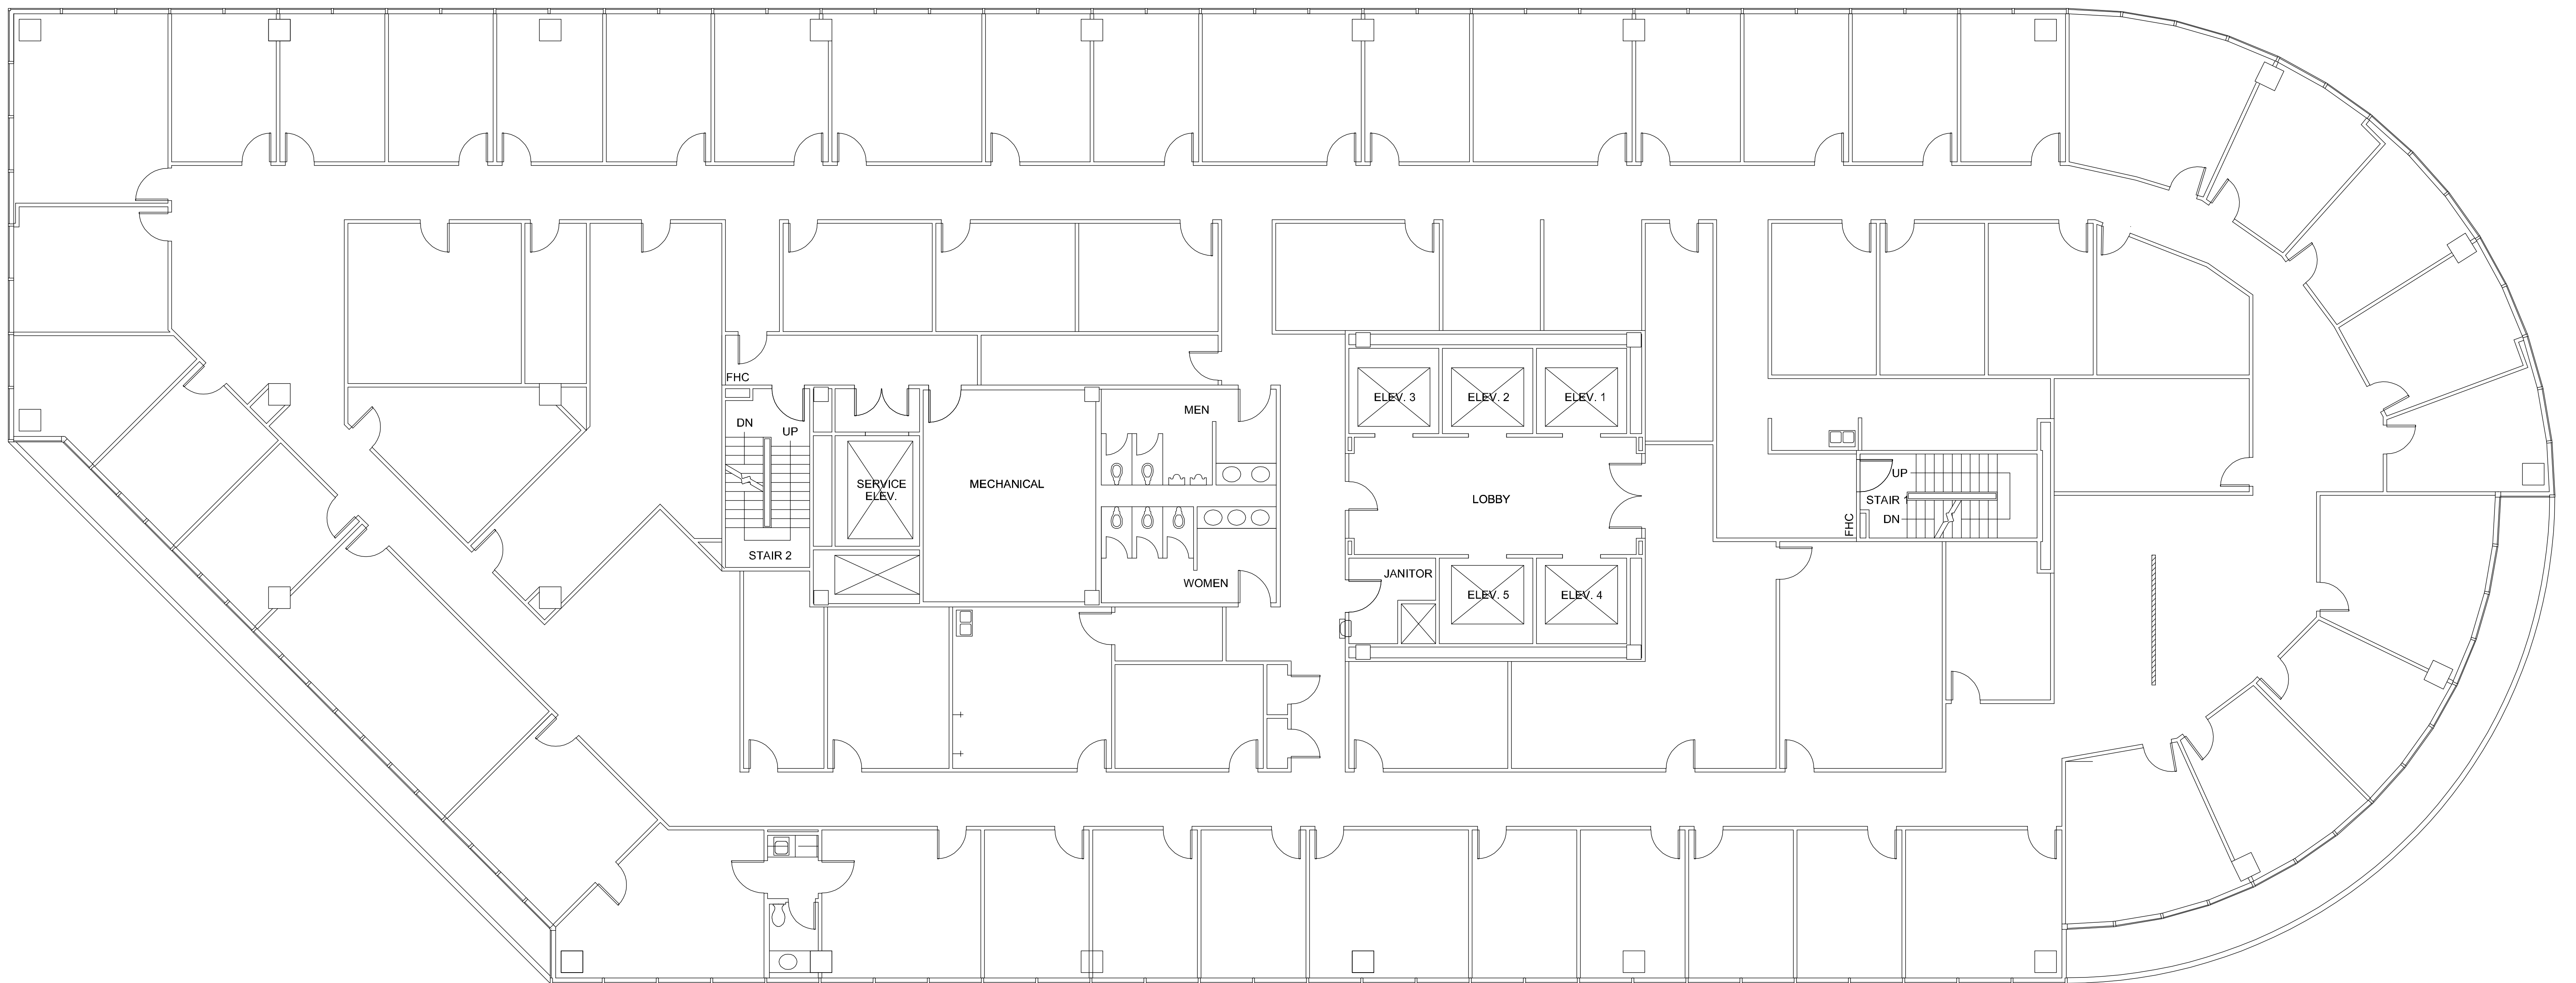

# EIGHT

GREENWAY PLAZA

SUITE 500 18,620 RSF

NORTH