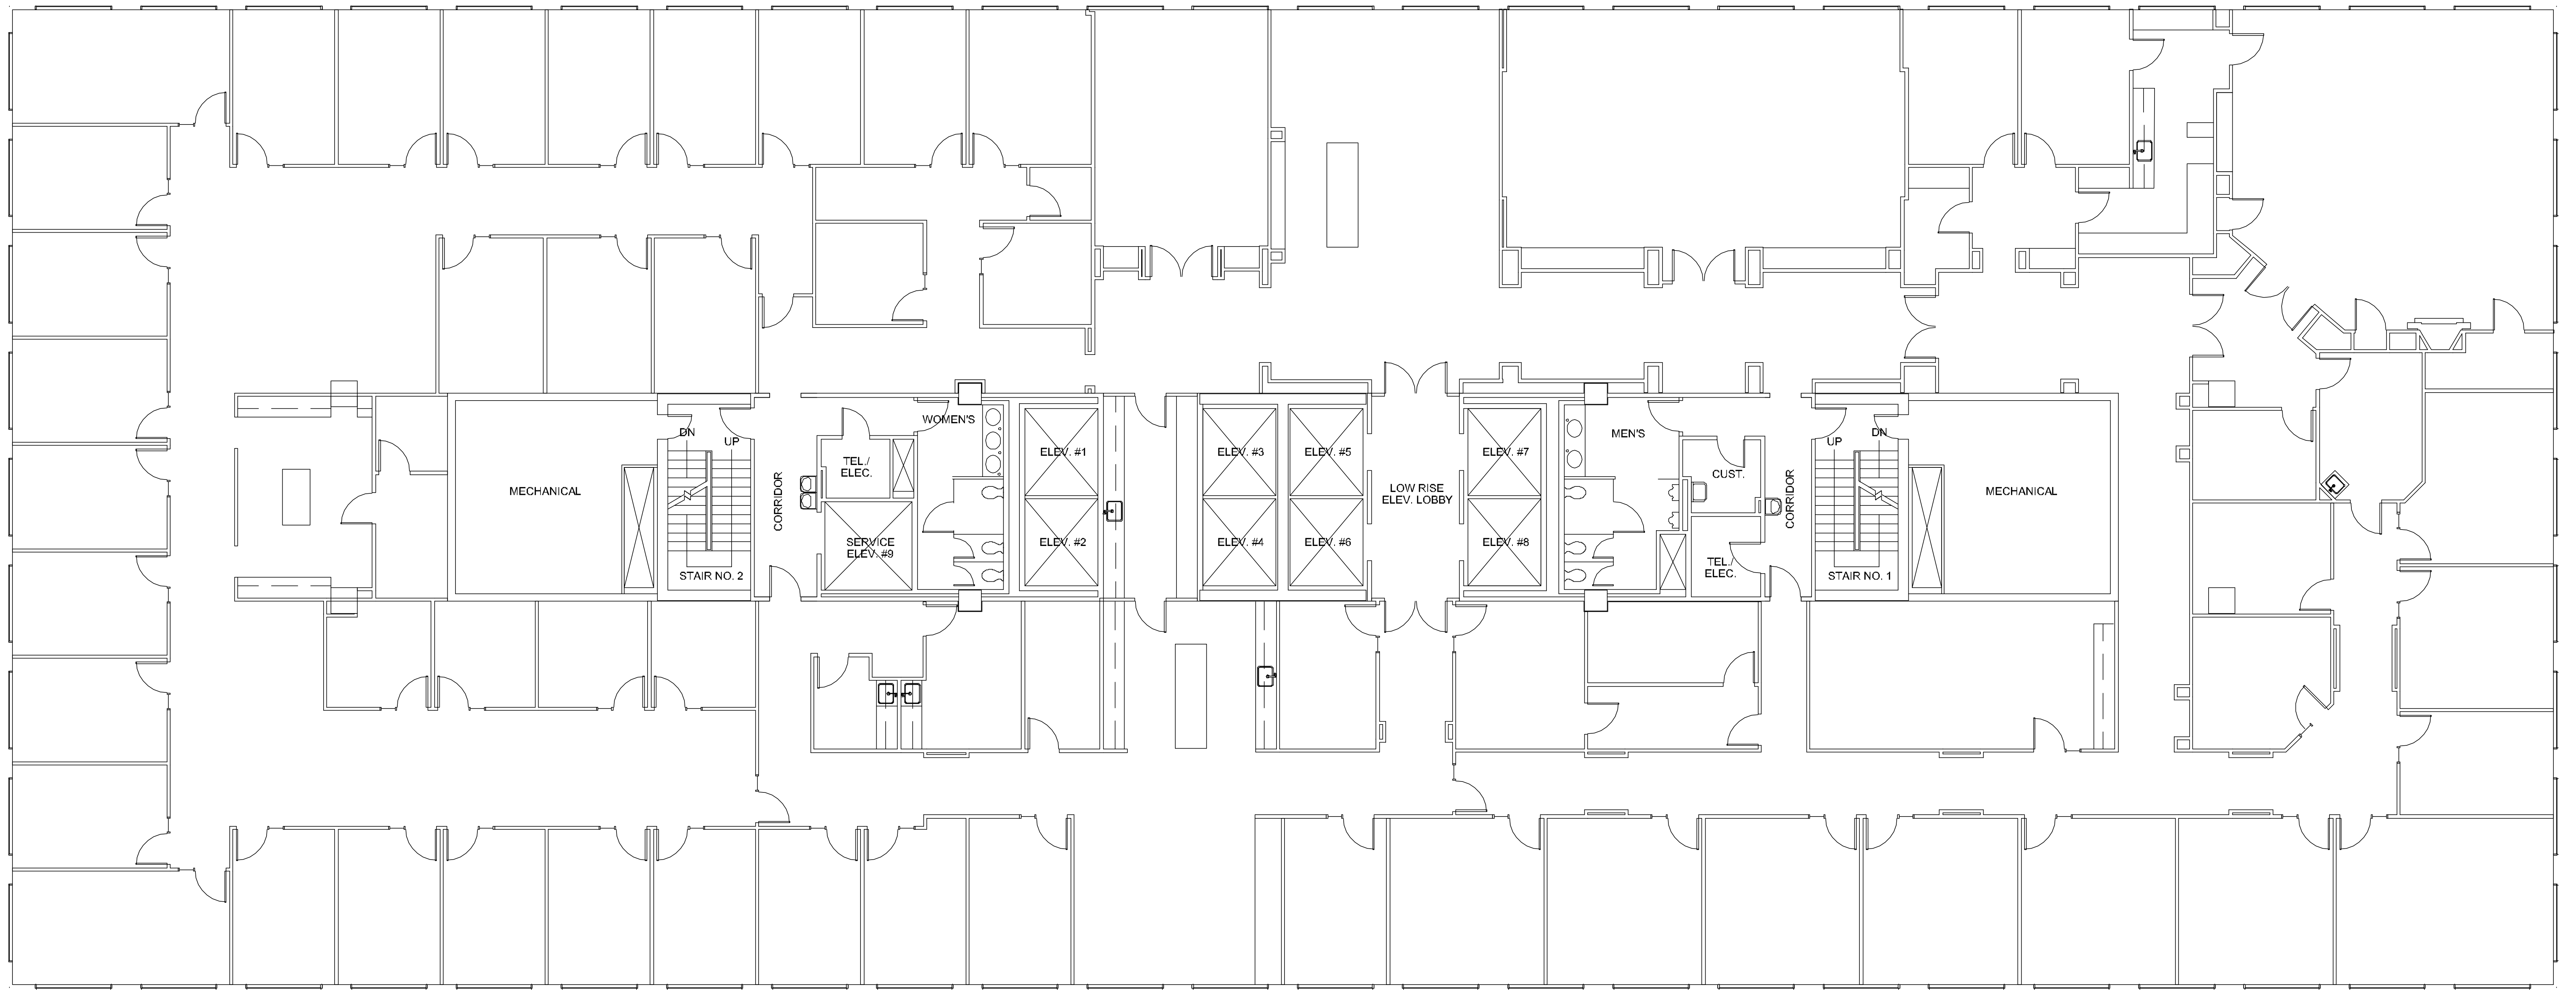

# THREE

GREENWAY PLAZA

SUITE 1000 23,049 RSF