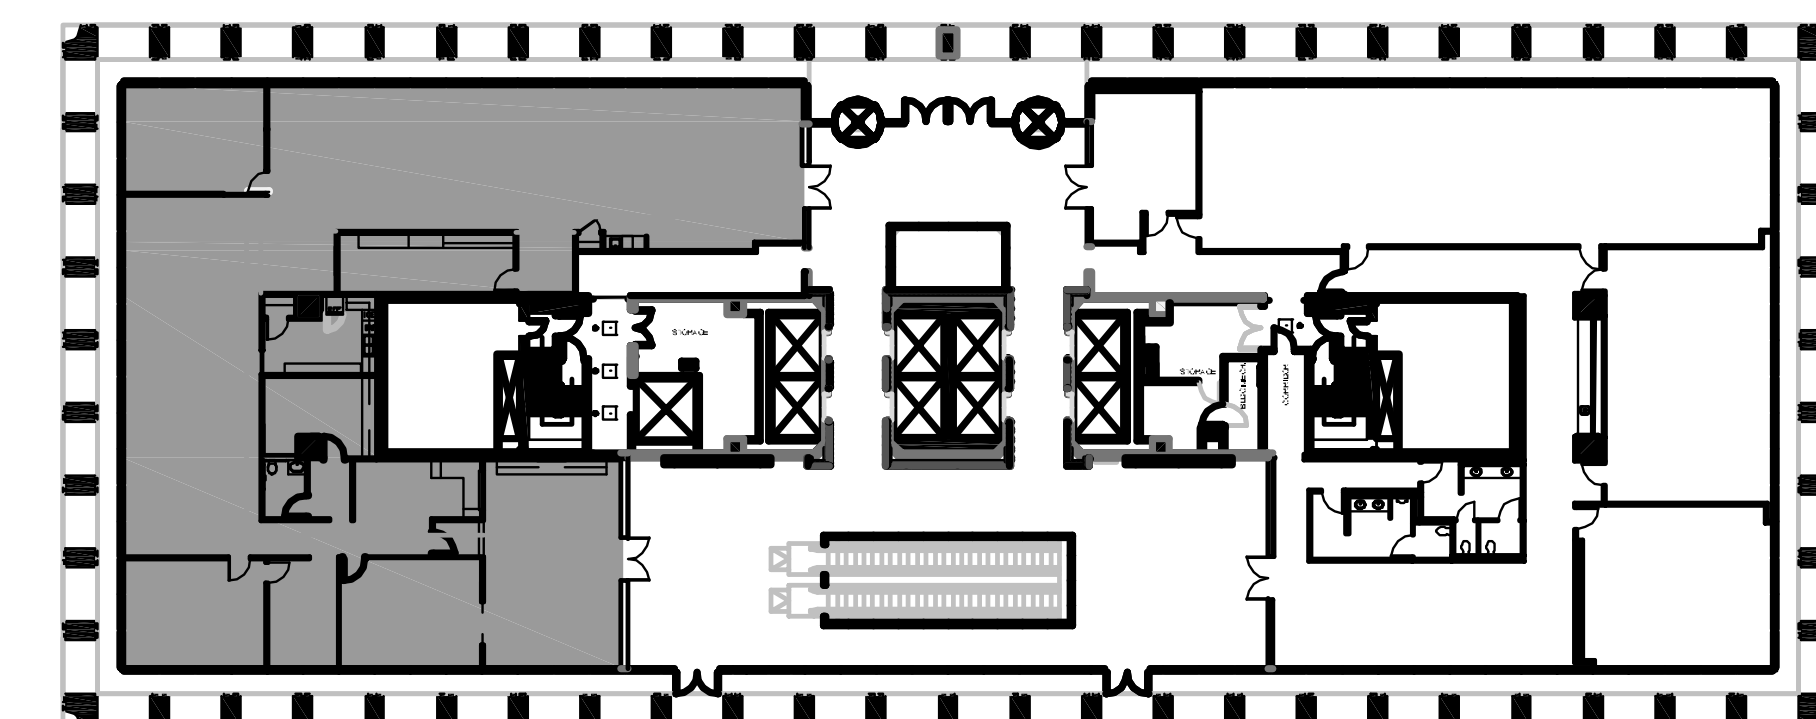

# THREE

GREENWAY PLAZA

SUITE 110 6,573 RSF

Owned & Operated by  PARKWAY 832.308.6055 | pky.com