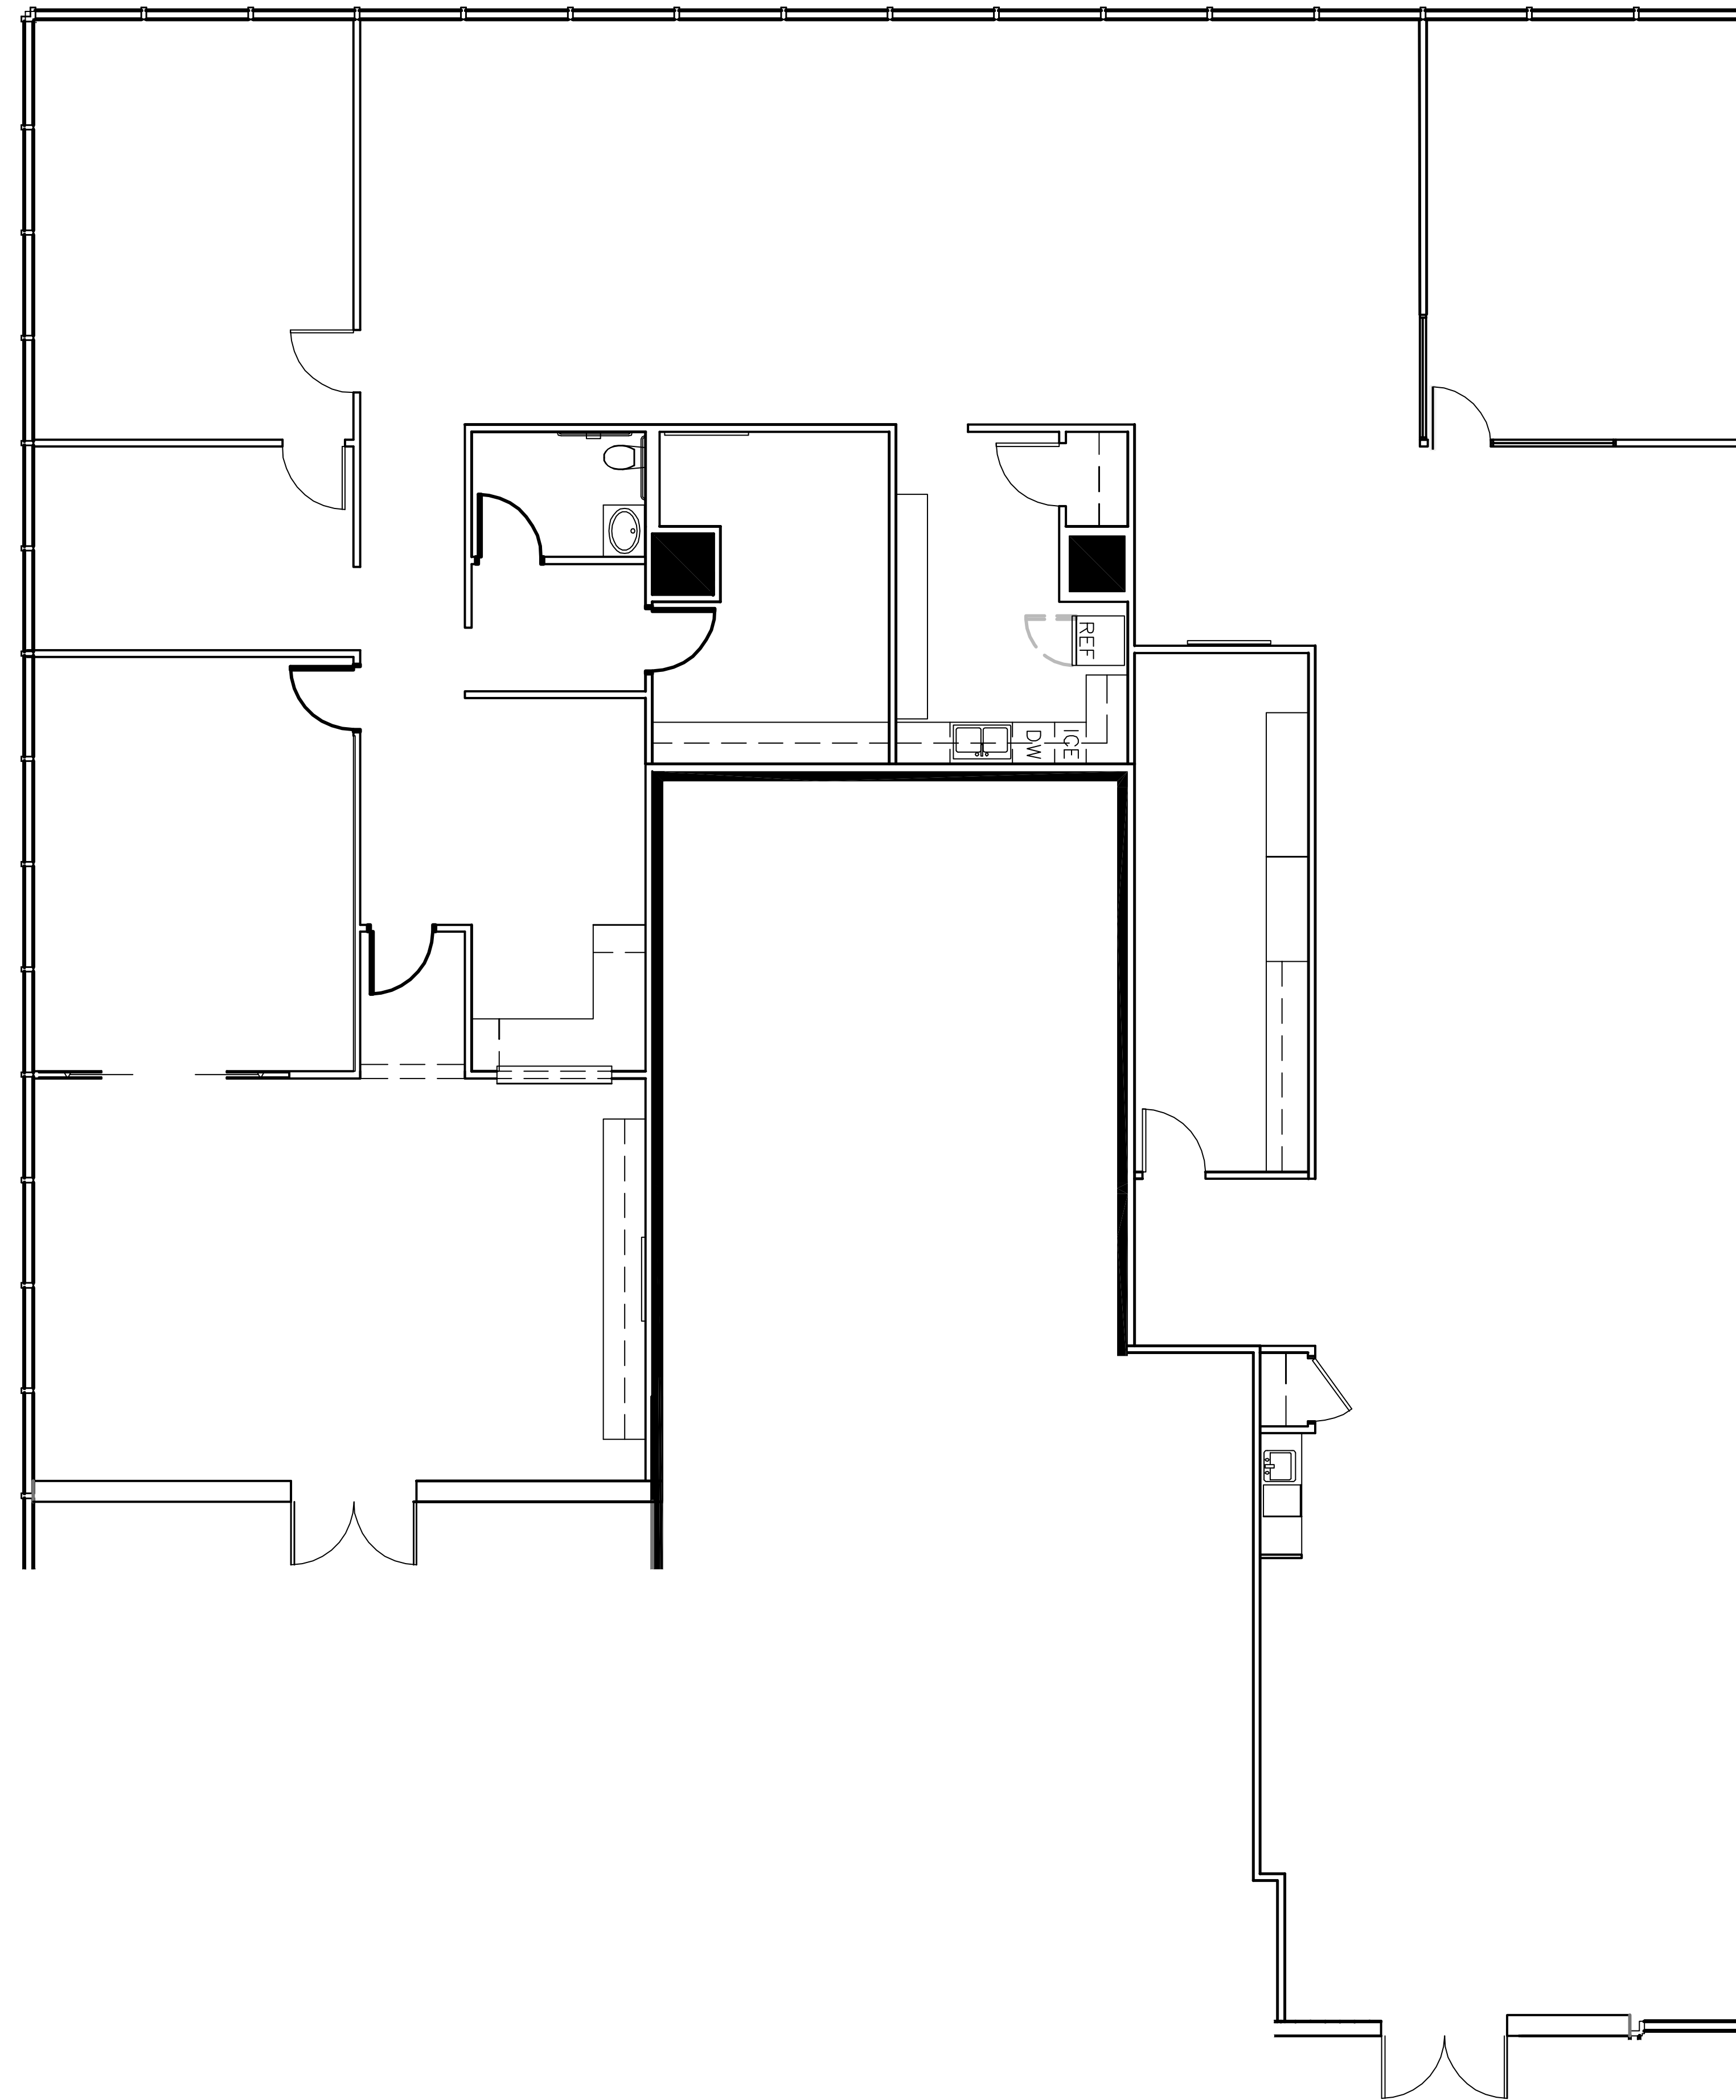

# THREE

GREENWAY PLAZA

SUITE 110 6,573 RSF

Owned & Operated by  PARKWAY 832.308.6055 | pky.com