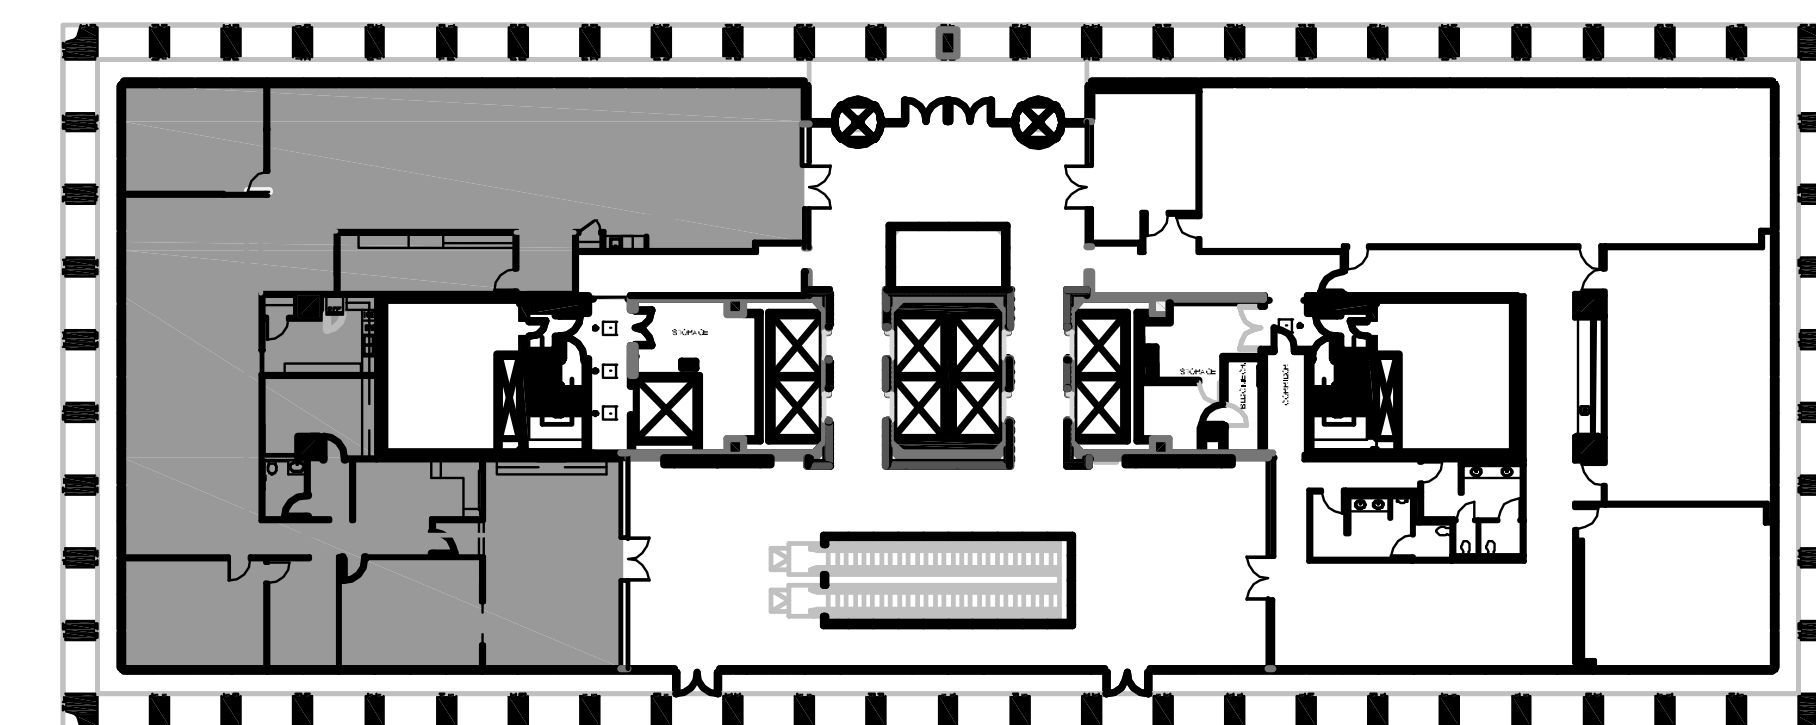

THREE

GREENWAY PLAZA

SUITE 110 6,958 RSF

Owned & Operated by  PARKWAY 832.308.6055 | pky.com