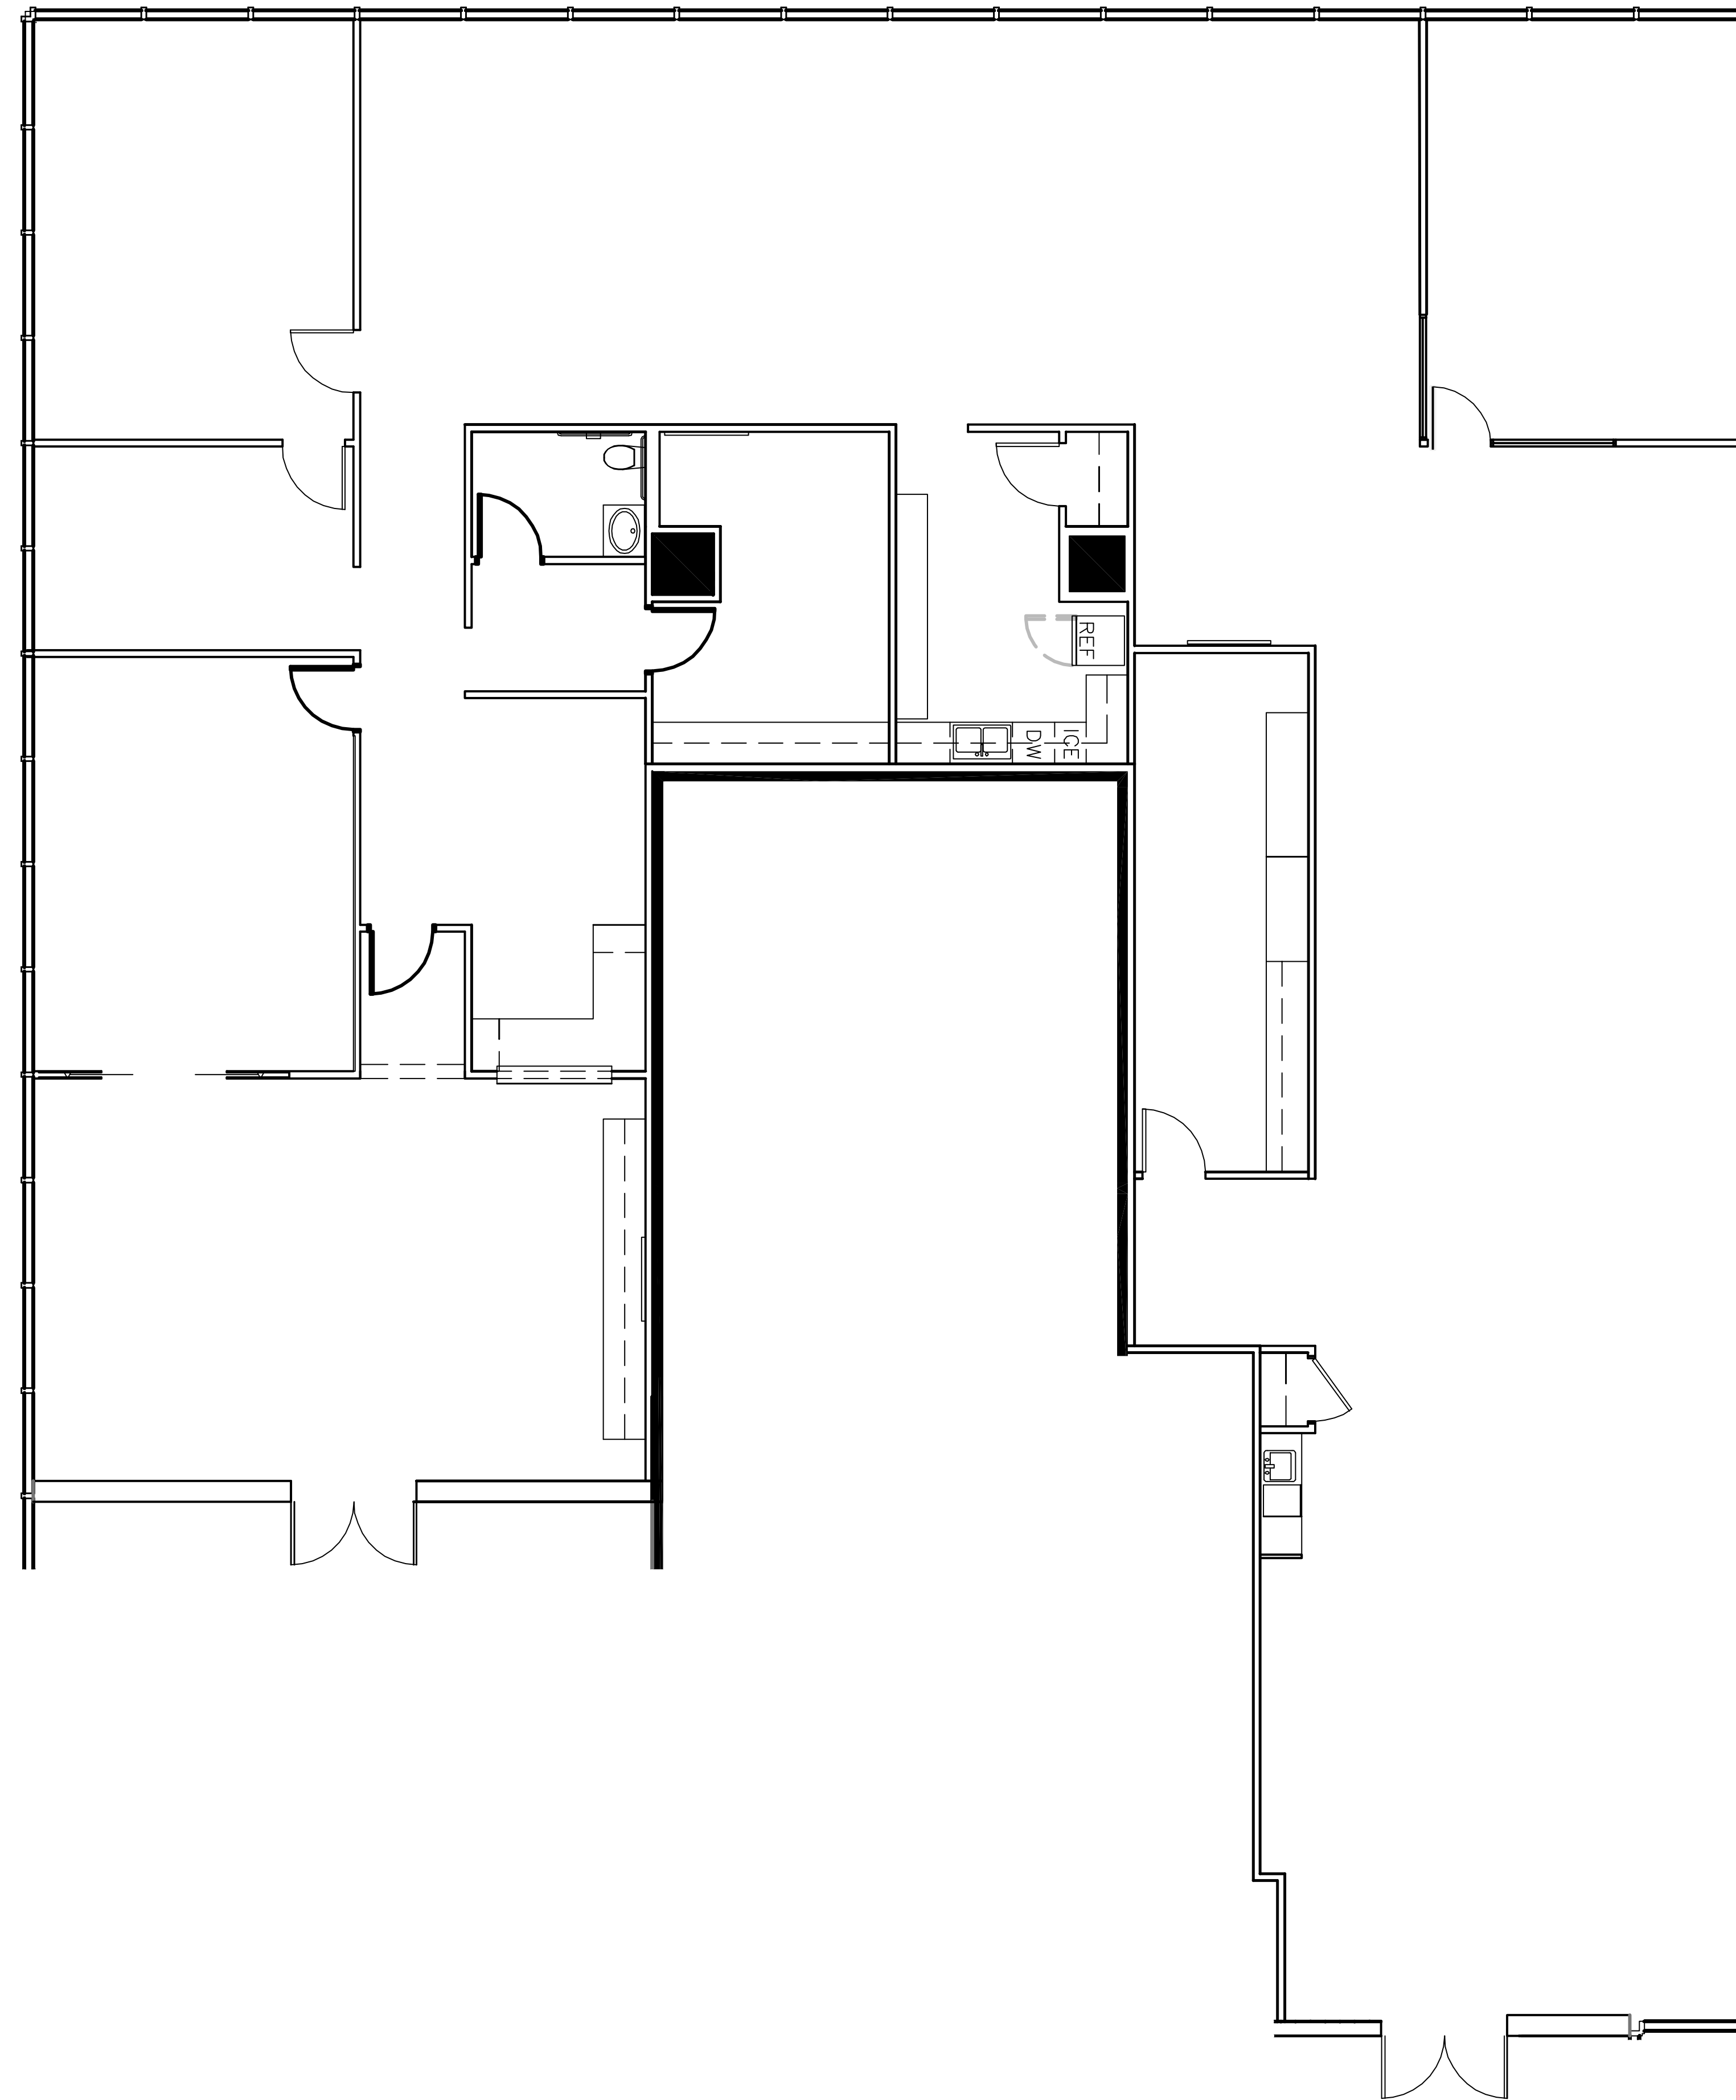

THREE

GREENWAY PLAZA

SUITE 110 6,958 RSF

Owned & Operated by  PARKWAY 832.308.6055 | pky.com