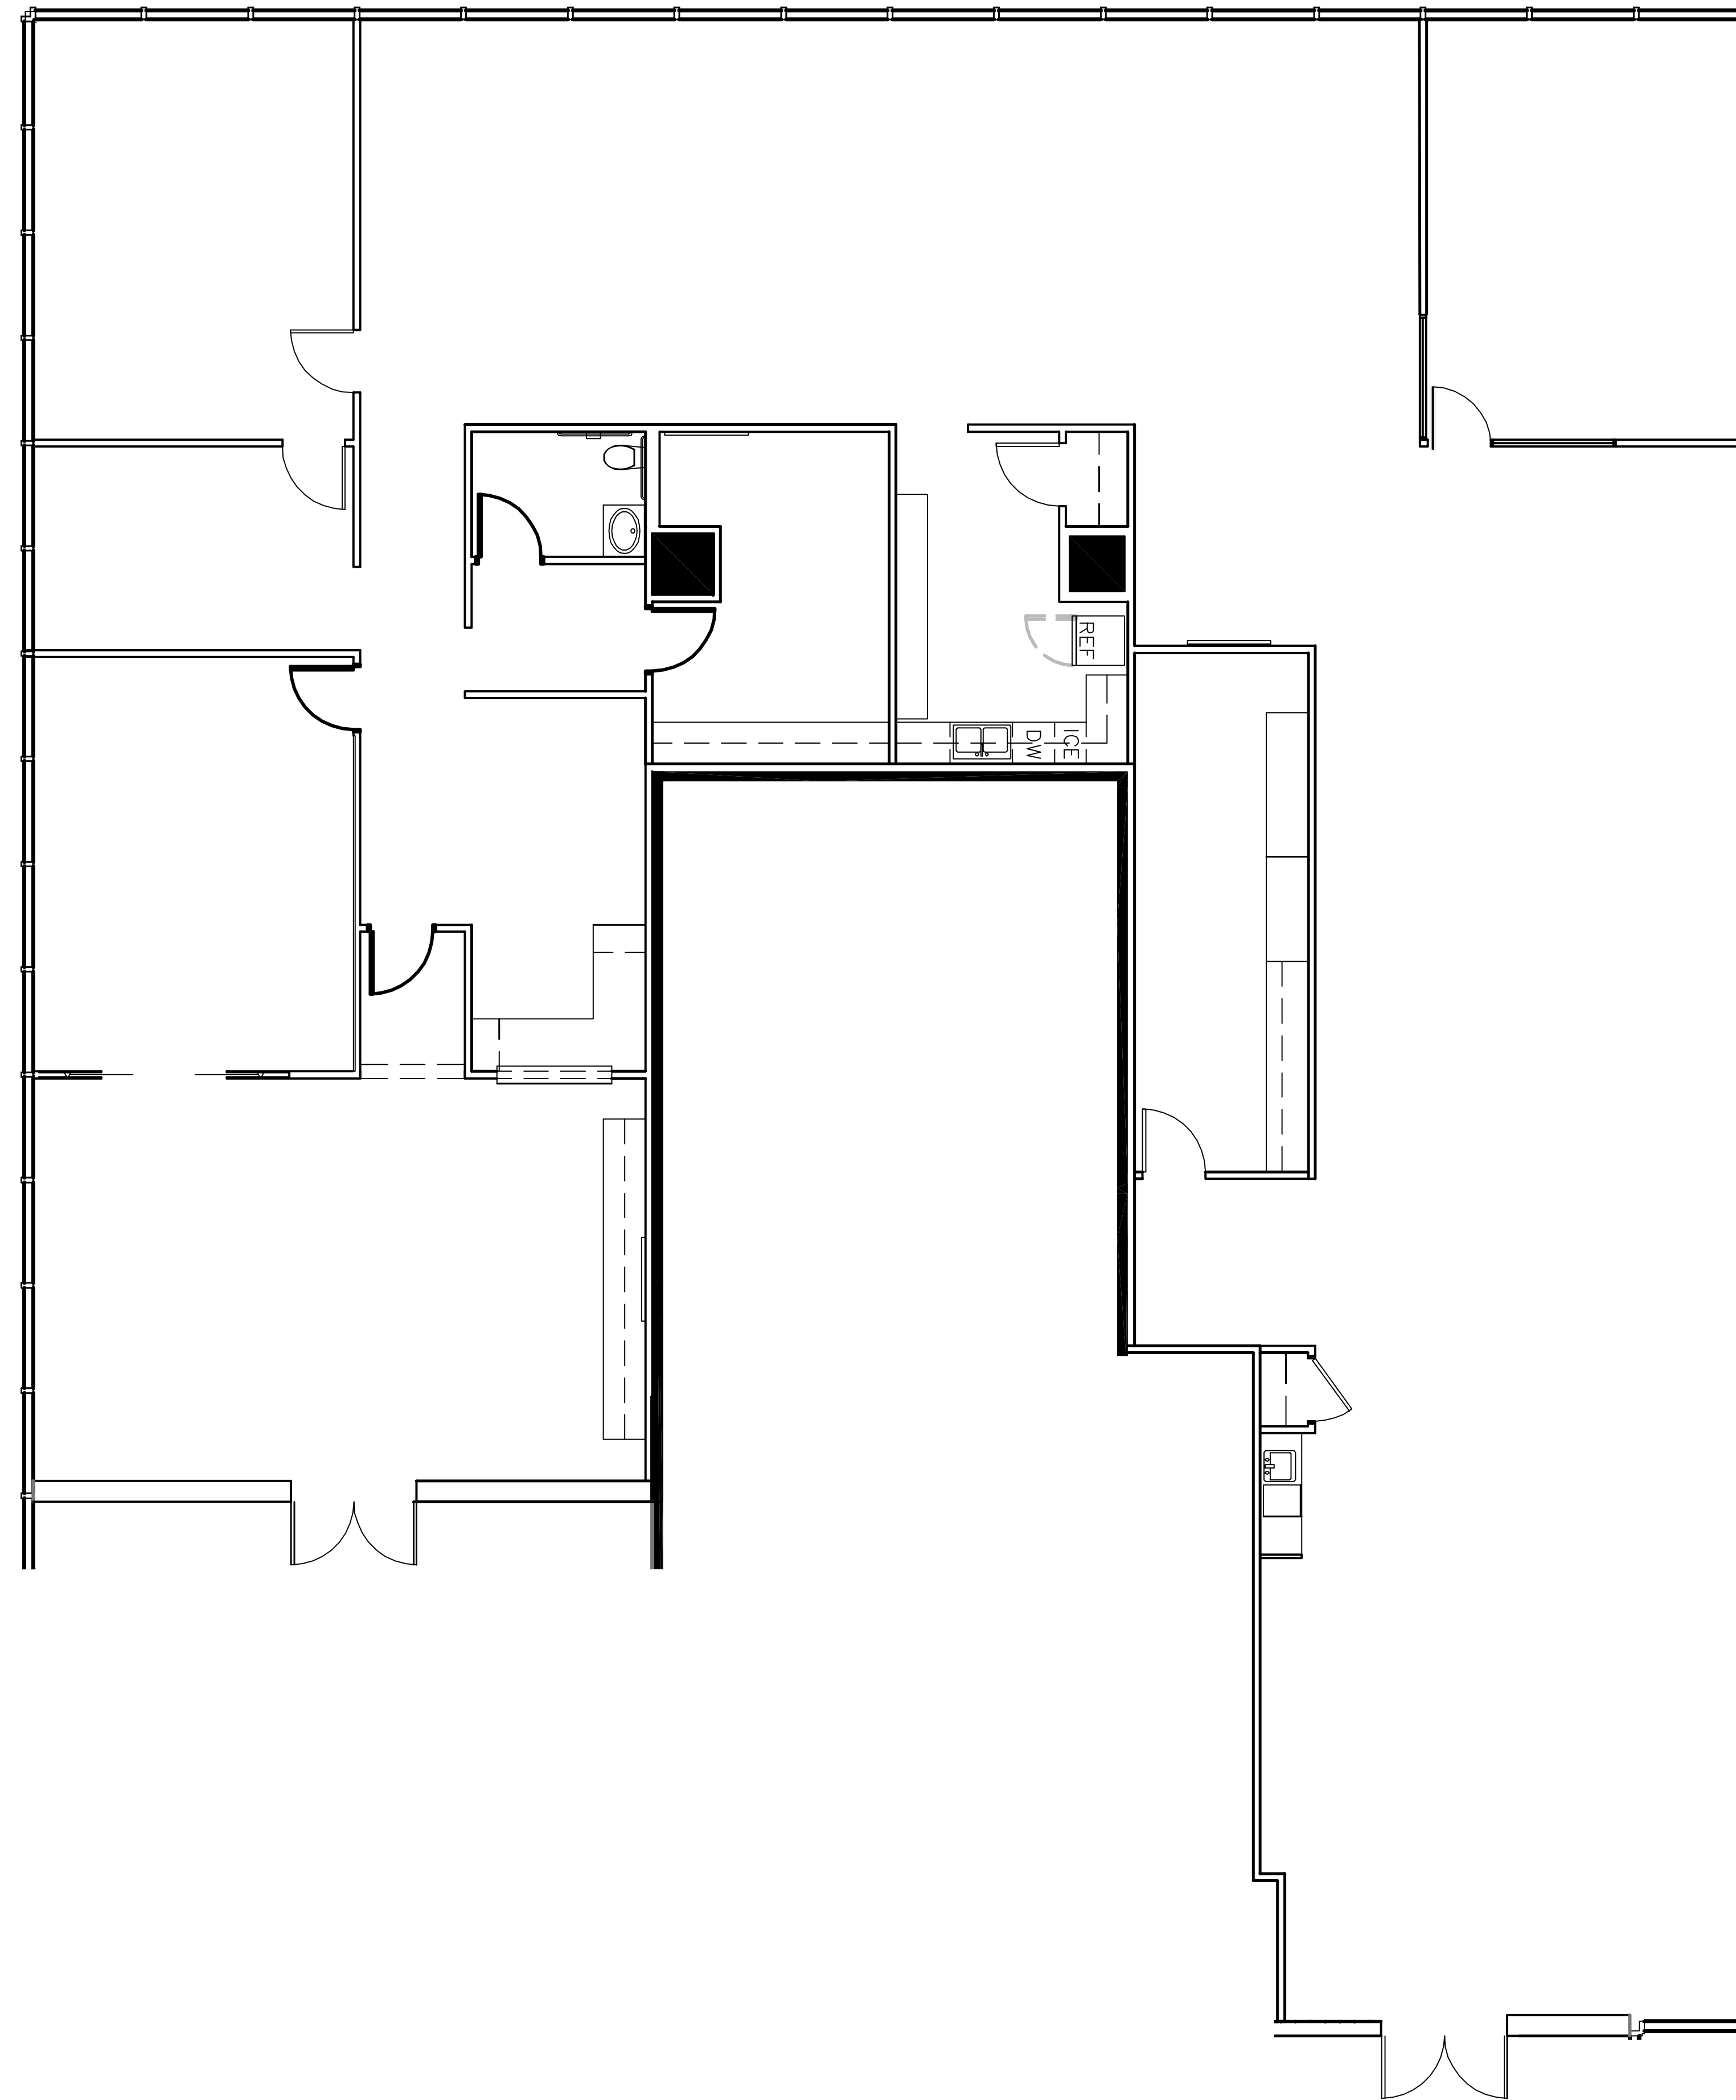

THREE

GREENWAY PLAZA

SUITE 110 6,958 RSF

Owned & Operated by  PARKWAY 832.308.6055 | pky.com