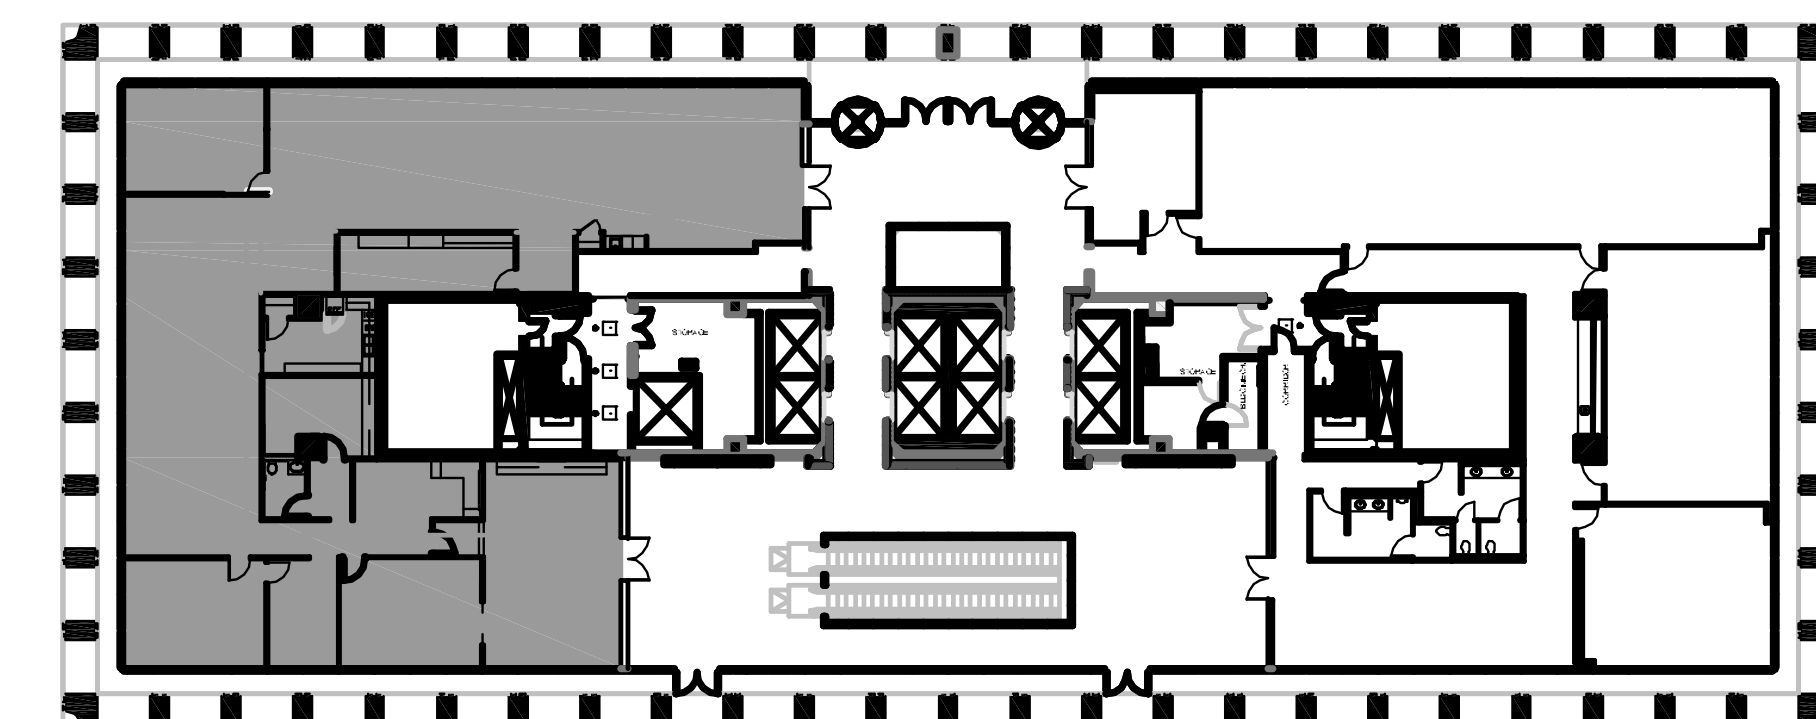

THREE

GREENWAY PLAZA

SUITE 110 6,958 RSF

Owned & Operated by  PARKWAY 832.308.6055 | pky.com