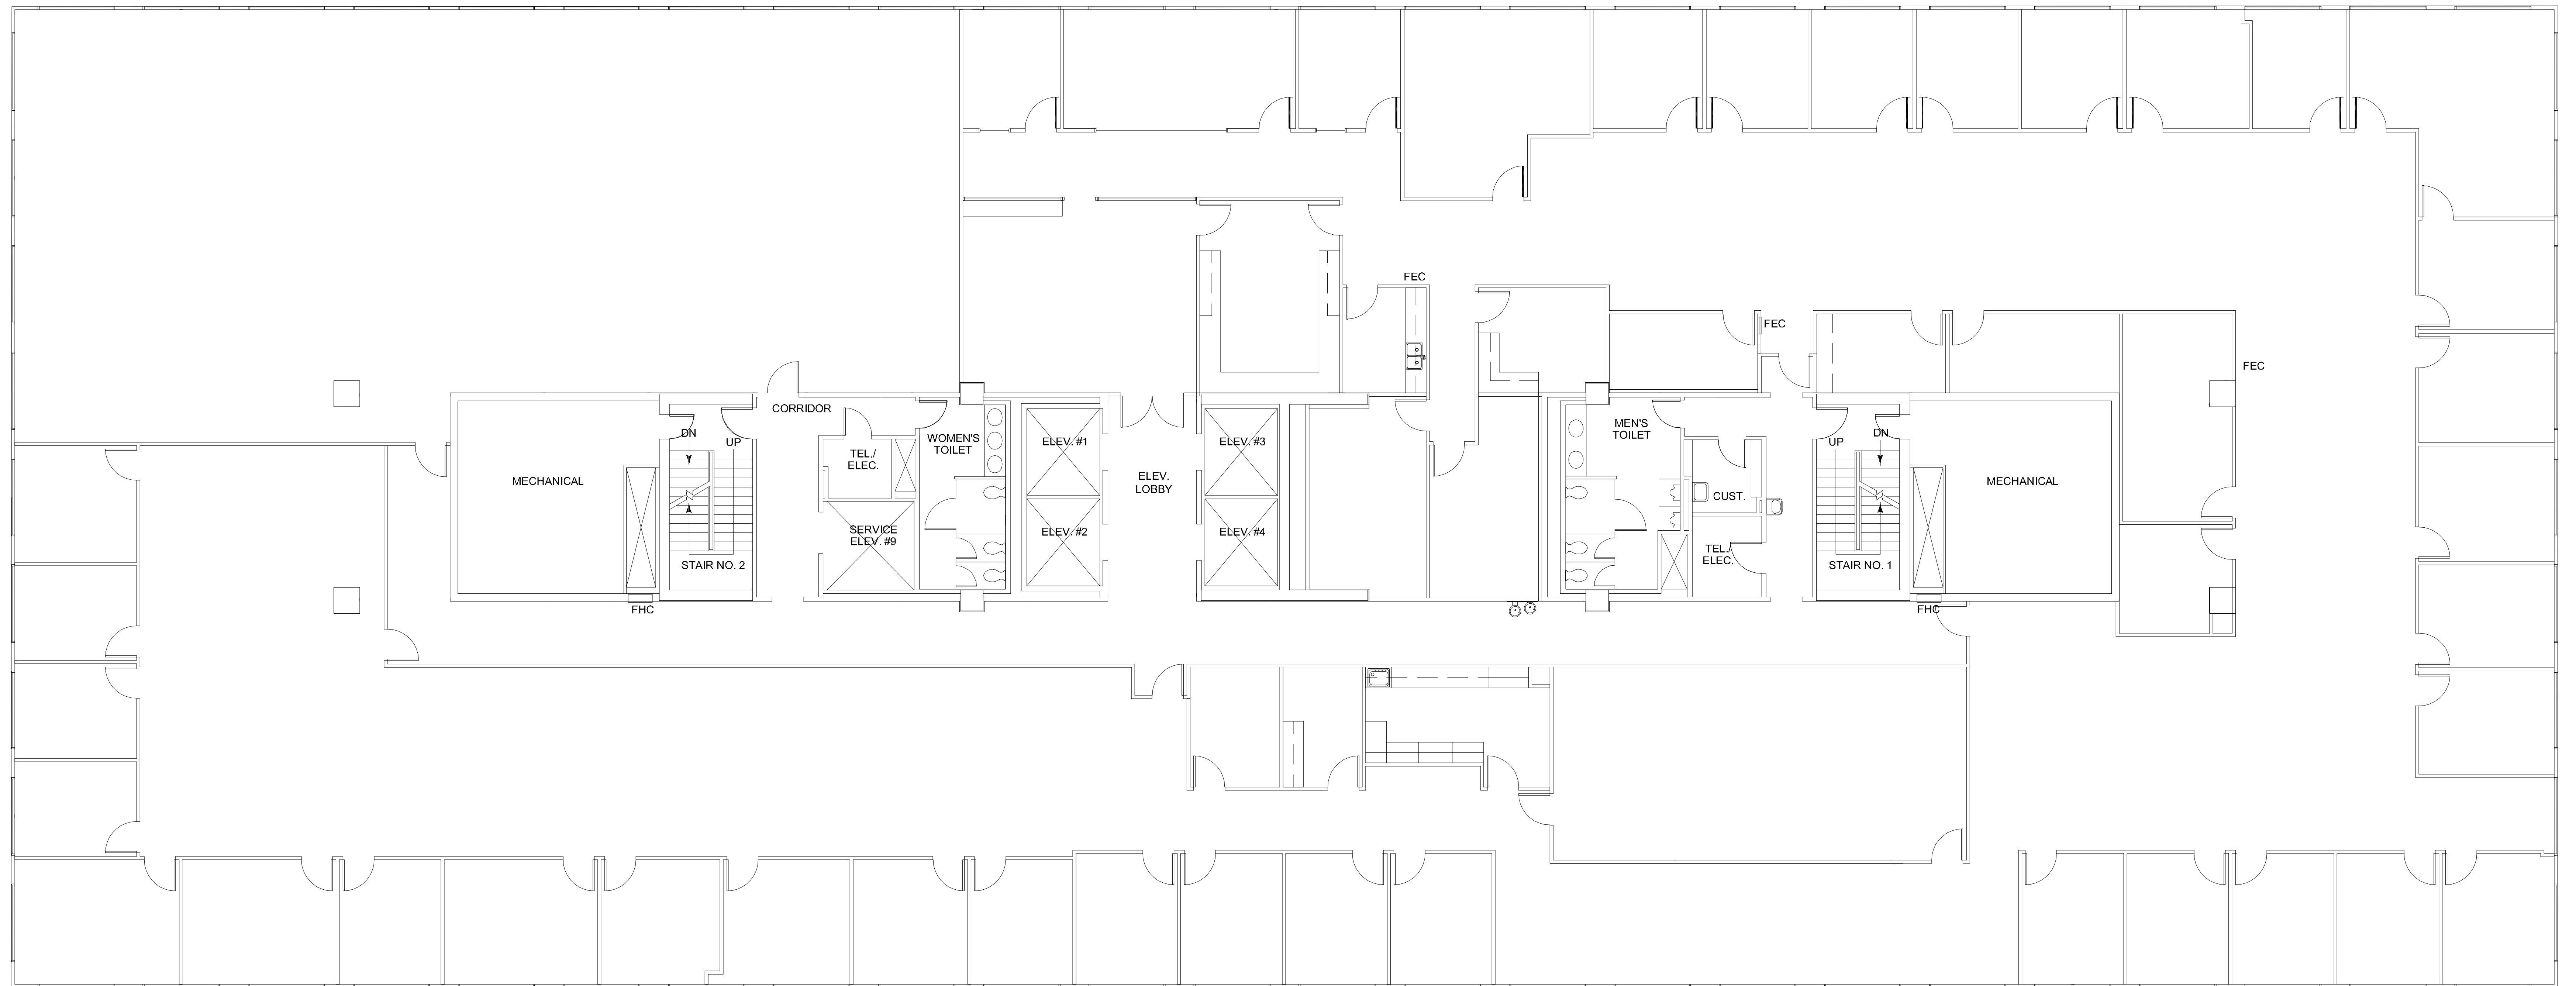

THREE

GREENWAY PLAZA

SUITE 1800 24,329 RSF