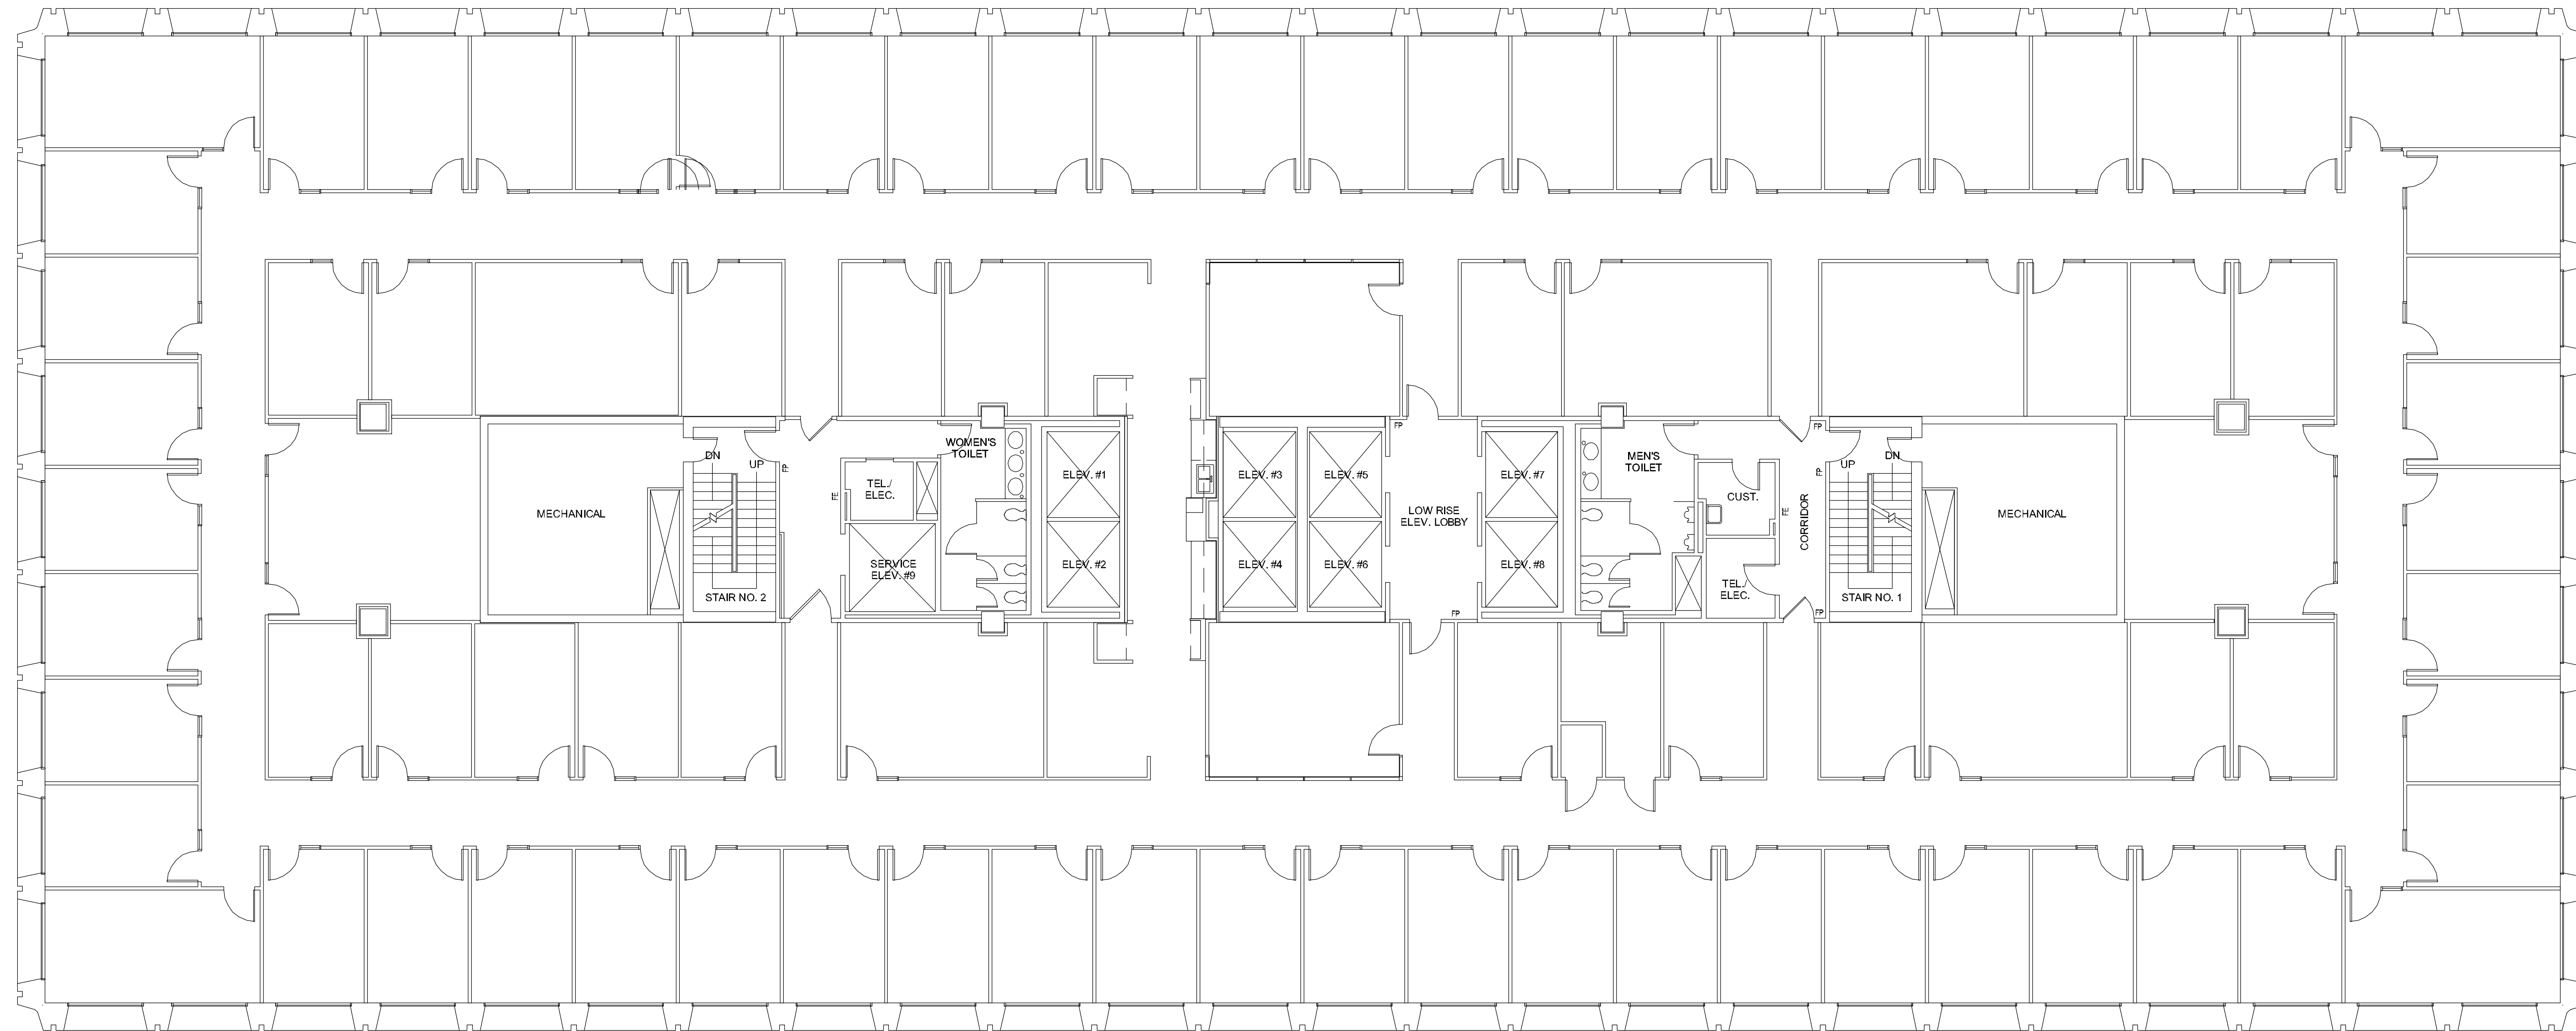

THREE

GREENWAY PLAZA

Conference	9
Office	77
Workstation	2

SUITE 700 24,077 RSF

Owned & Operated by  PARKWAY 832.308.6055 | pky.com