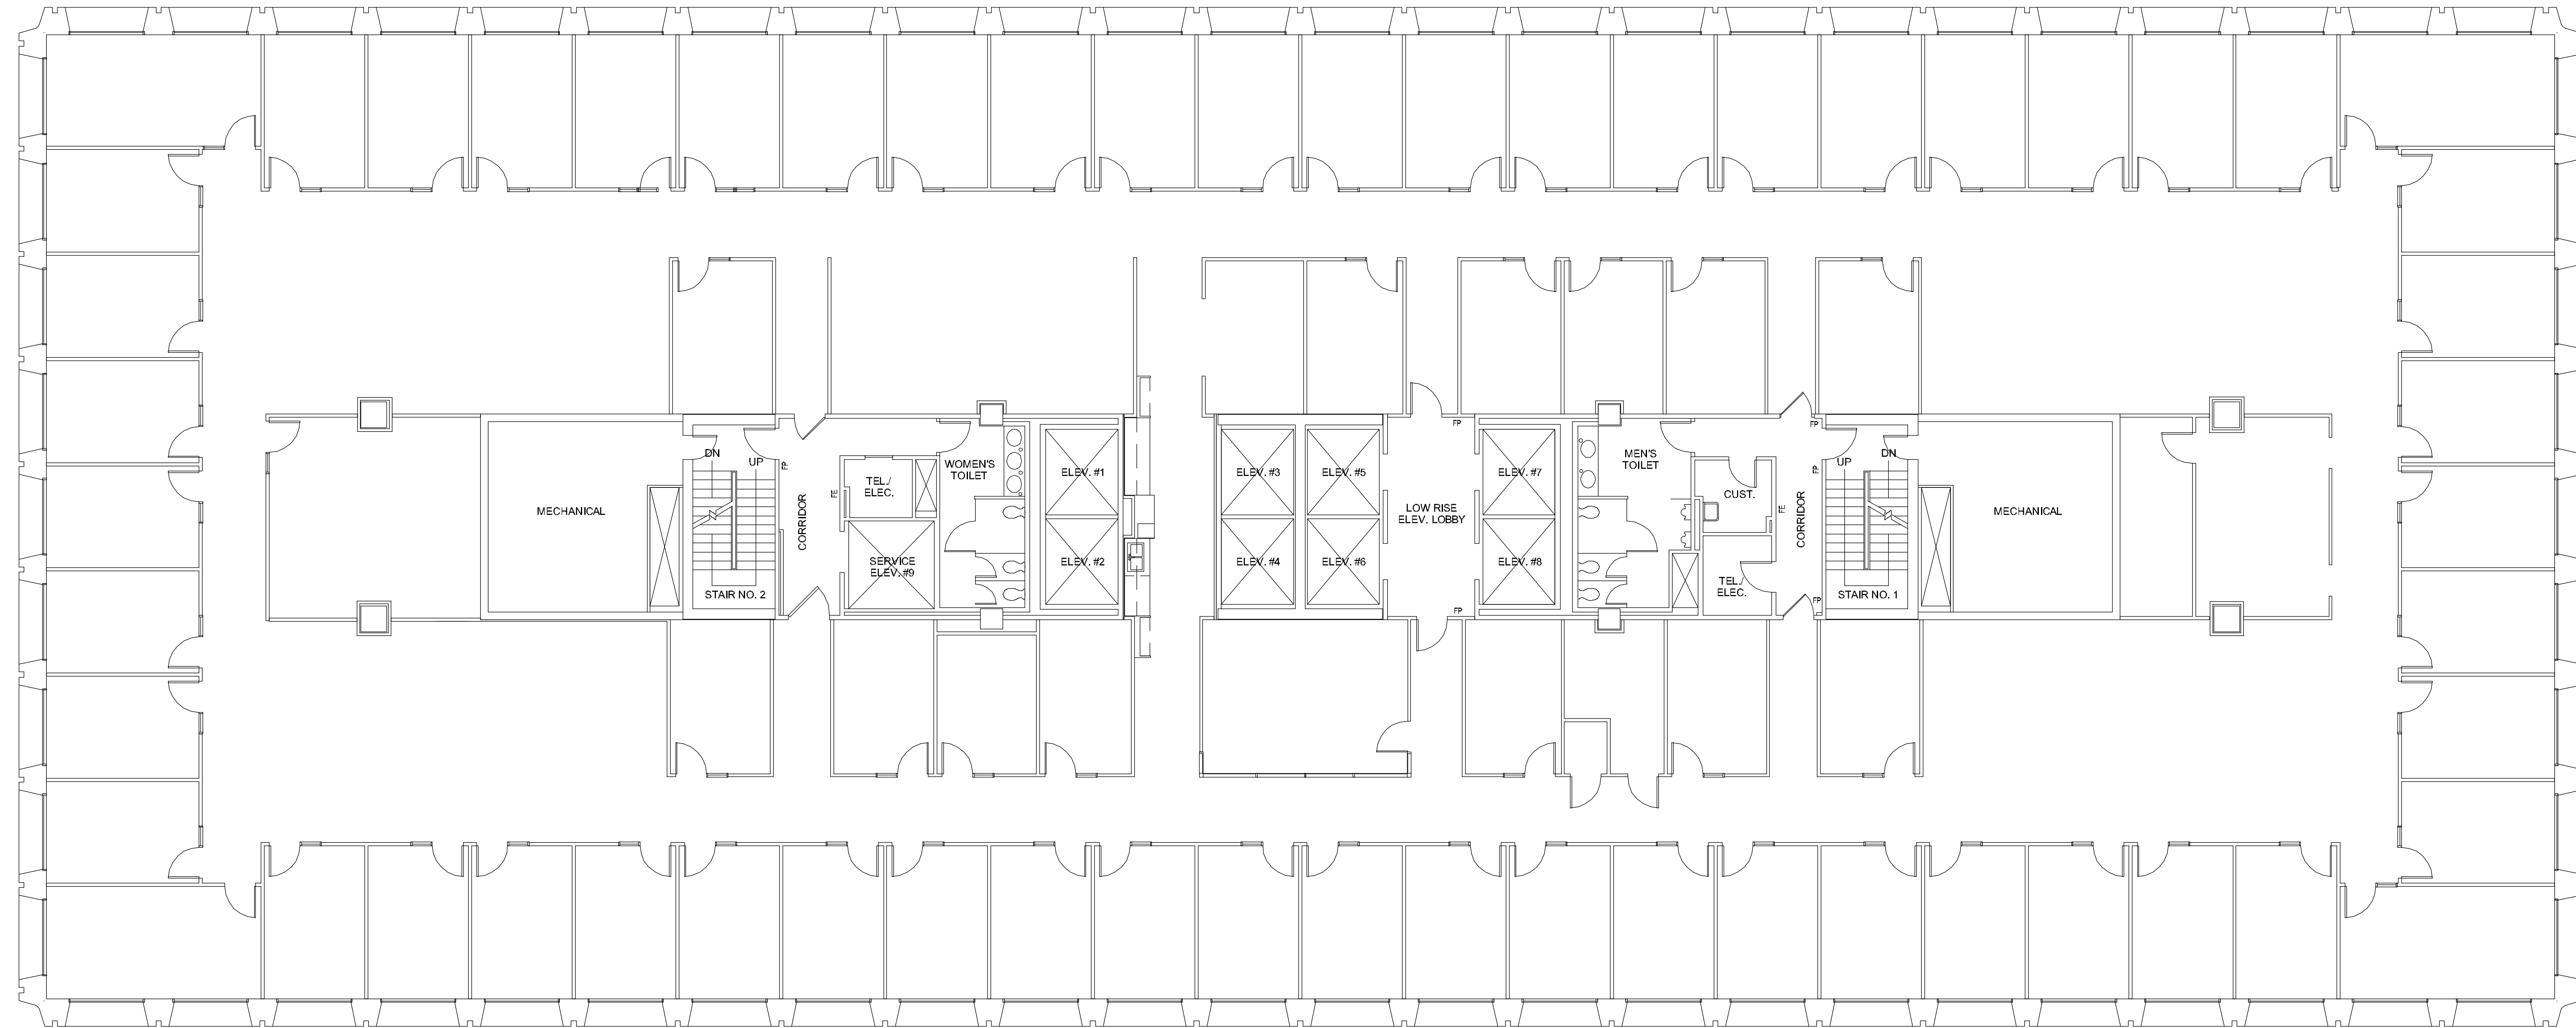

# THREE

GREENWAY PLAZA

Conference	3
Office	71
Workstation	6

SUITE 900 24,077 RSF

Owned & Operated by  PARKWAY 832.308.6055 | pky.com