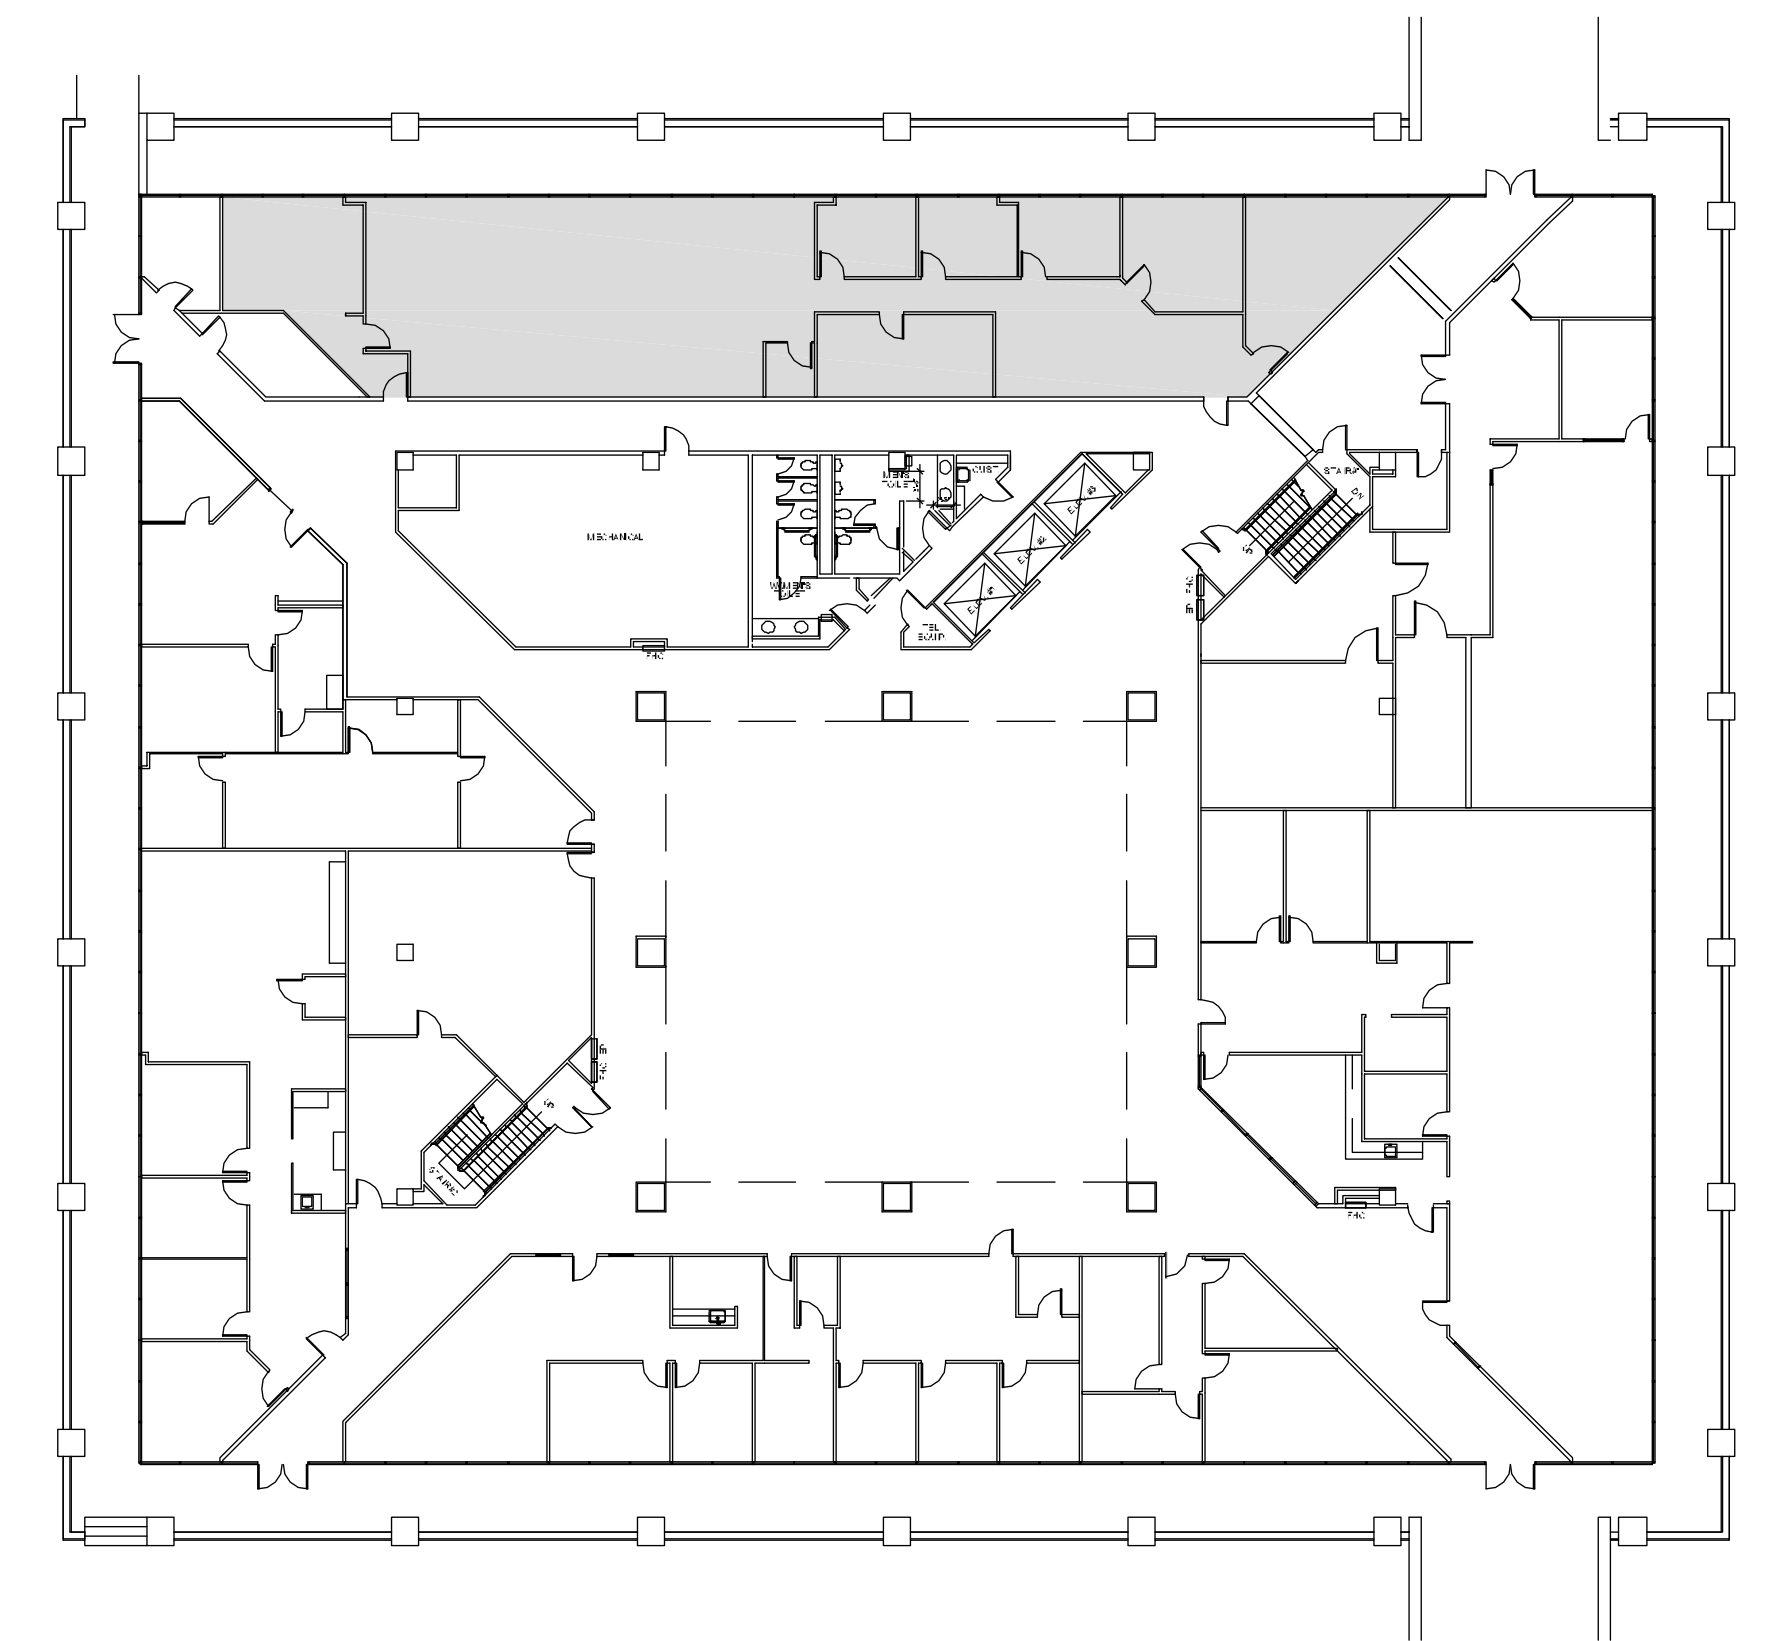

3800
BUFFALO SPEEDWAY

AT GREENWAY PLAZA

SUITE 100 3,834 RSF

PARKWAY

832.308.6055 | pky.com