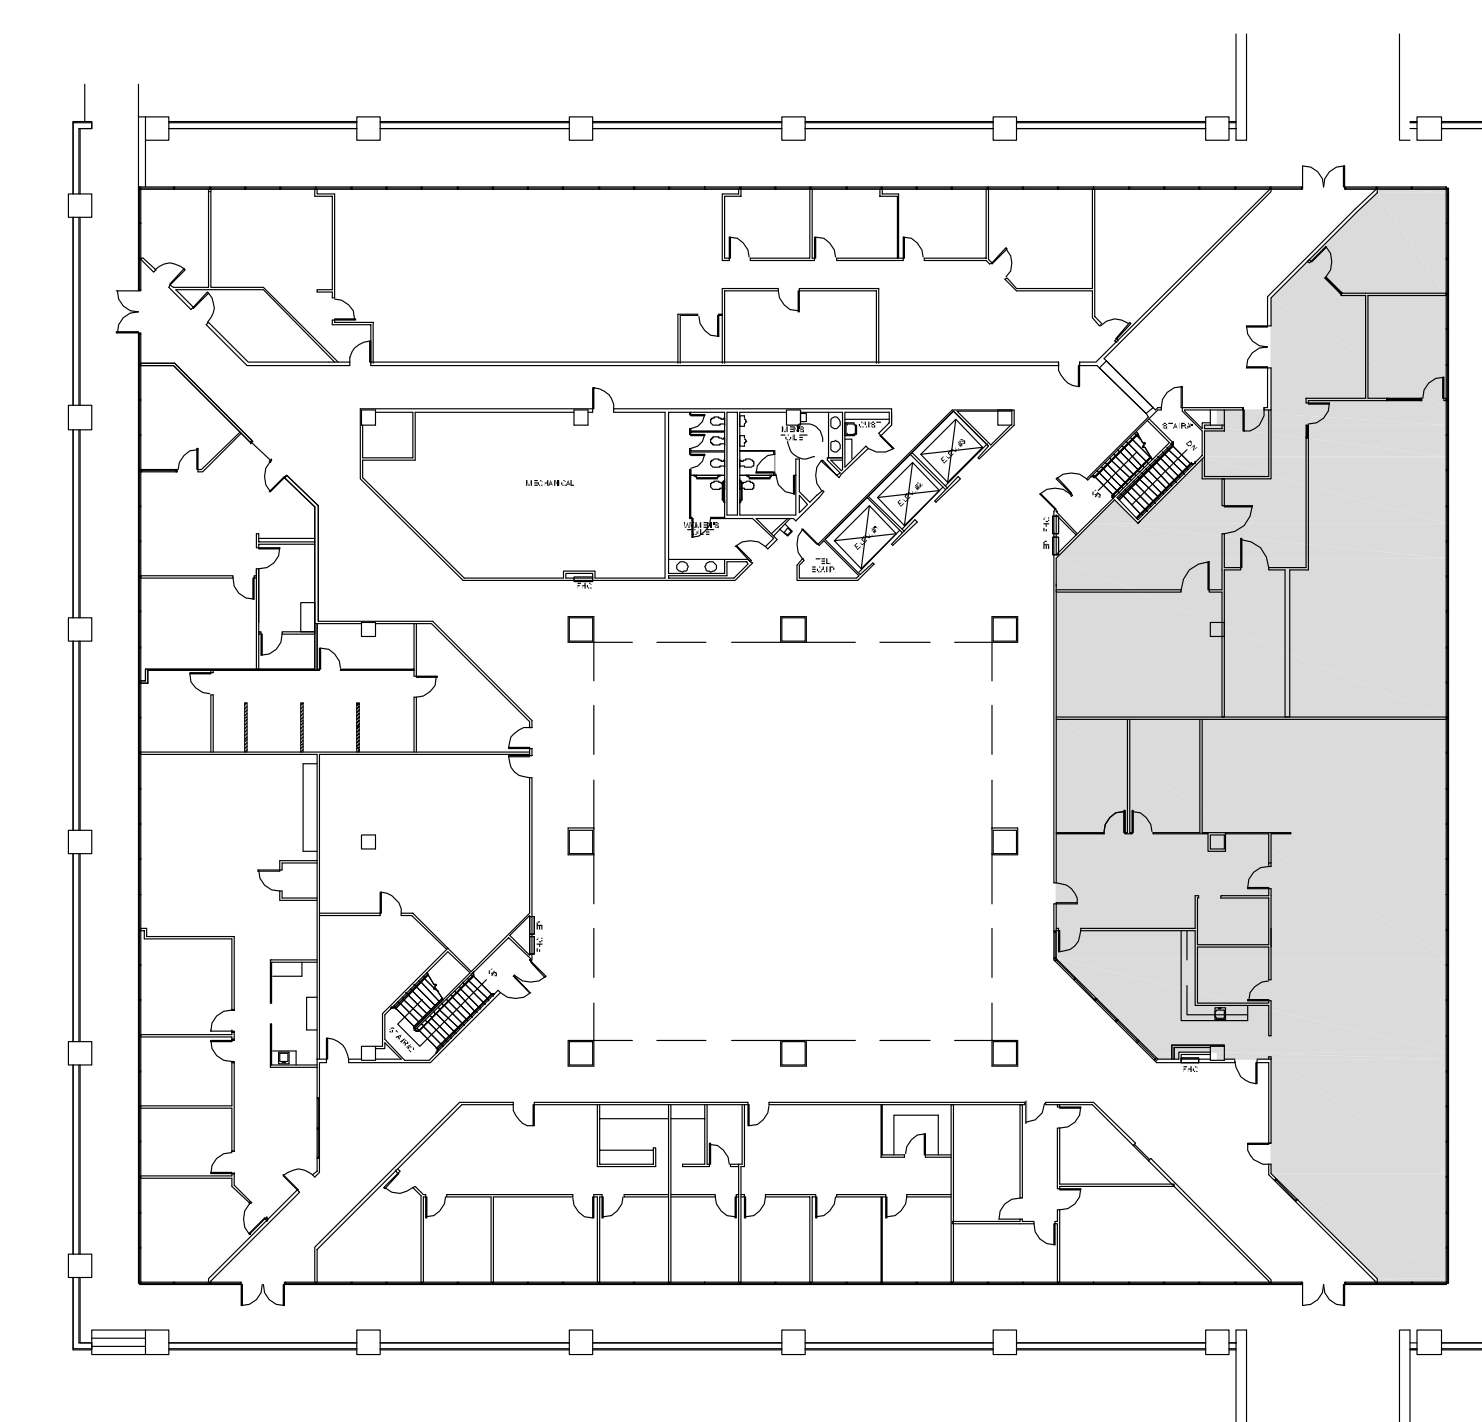

3800  
BUFFALO SPEEDWAY

AT GREENWAY PLAZA

SUITE 125 & 150 6,793 RSF