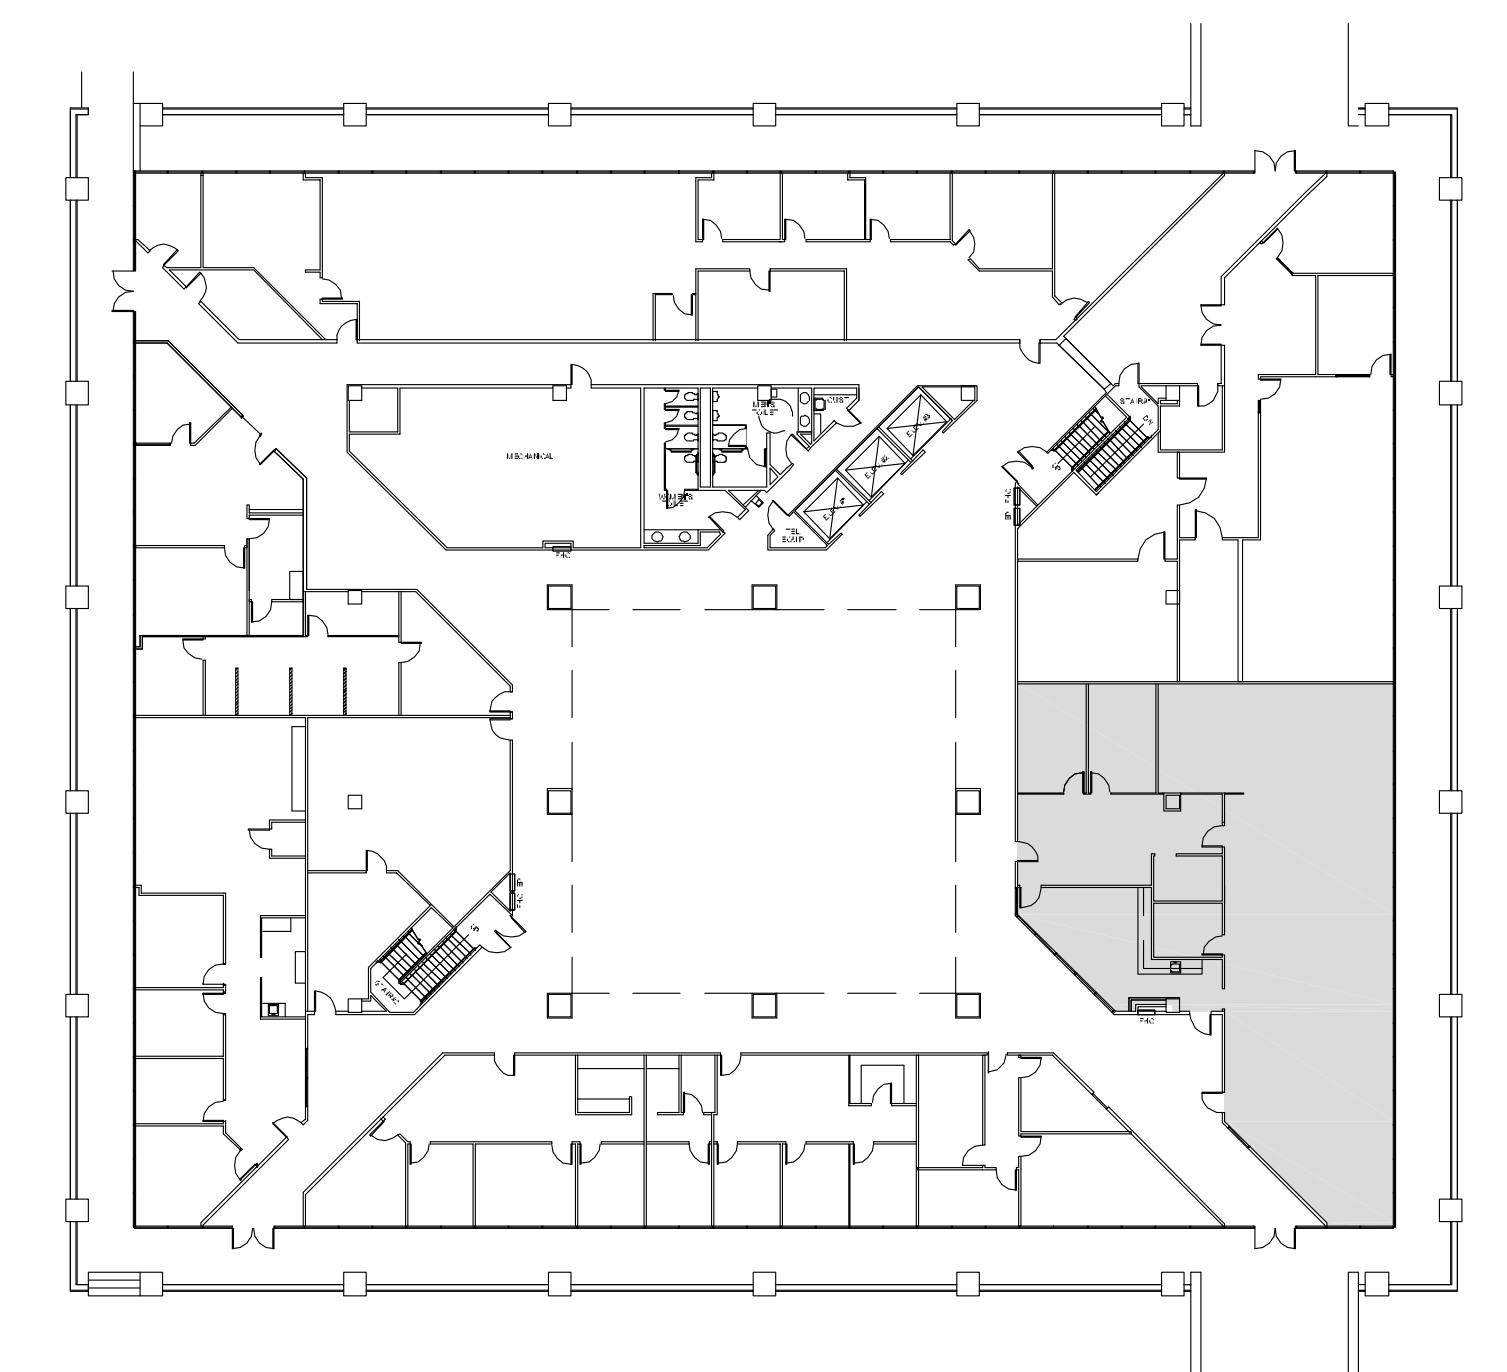

3800
BUFFALO SPEEDWAY

AT GREENWAY PLAZA

SUITE 150 3,655 RSF