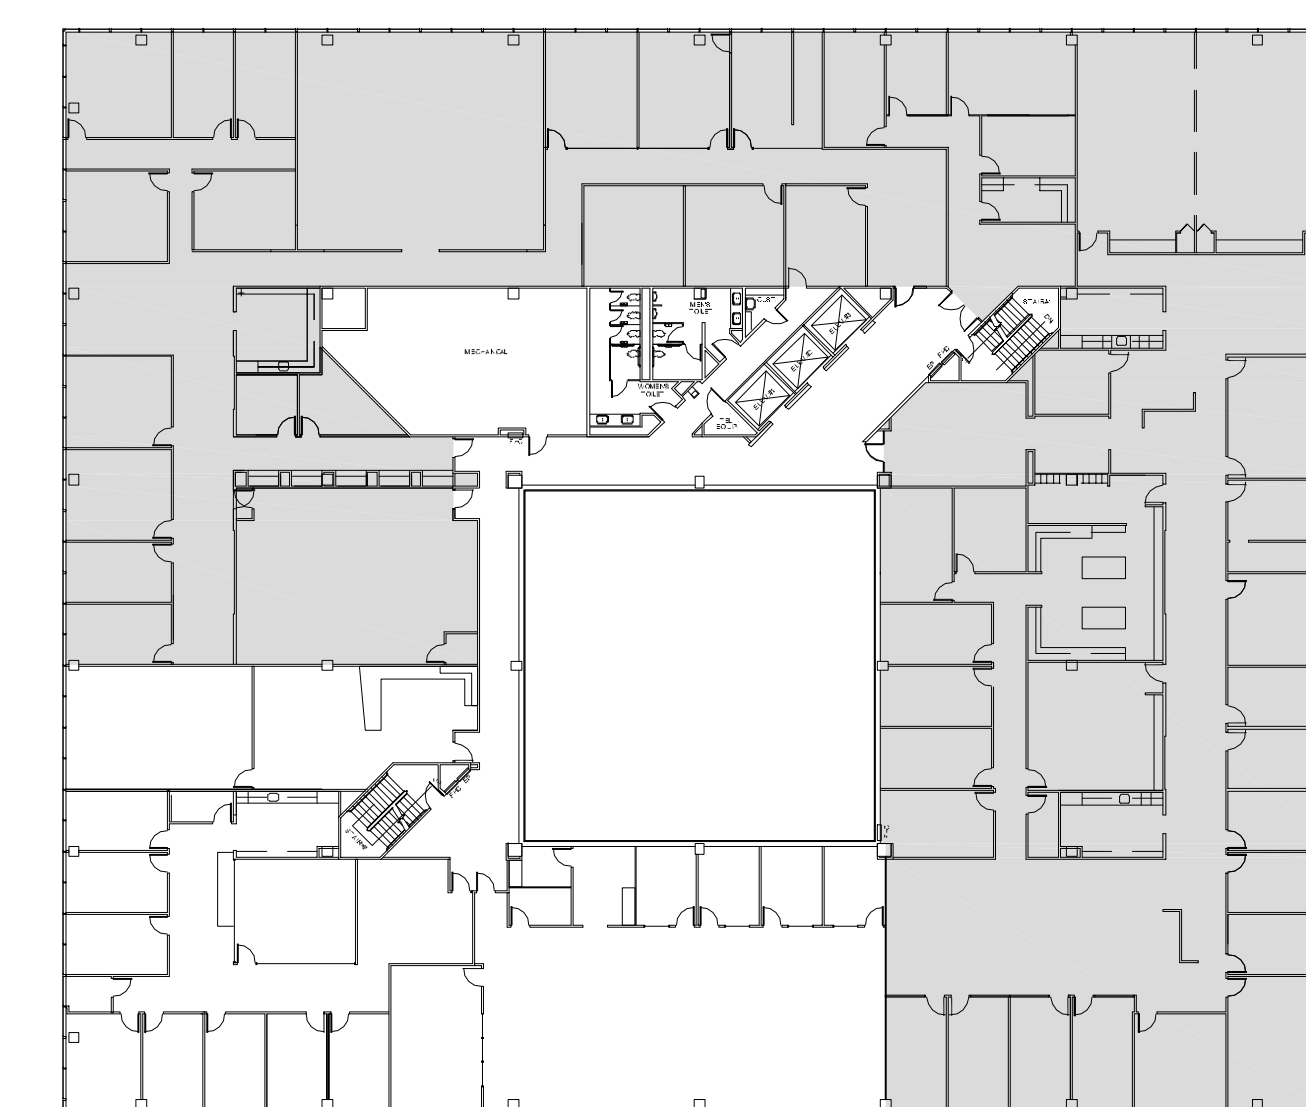

3800 BUFFALO SPEEDWAY

AT GREENWAY PLAZA

SUITE 300 25,432 RSF

Operated by  PARKWAY 832.308.6055 | pky.com