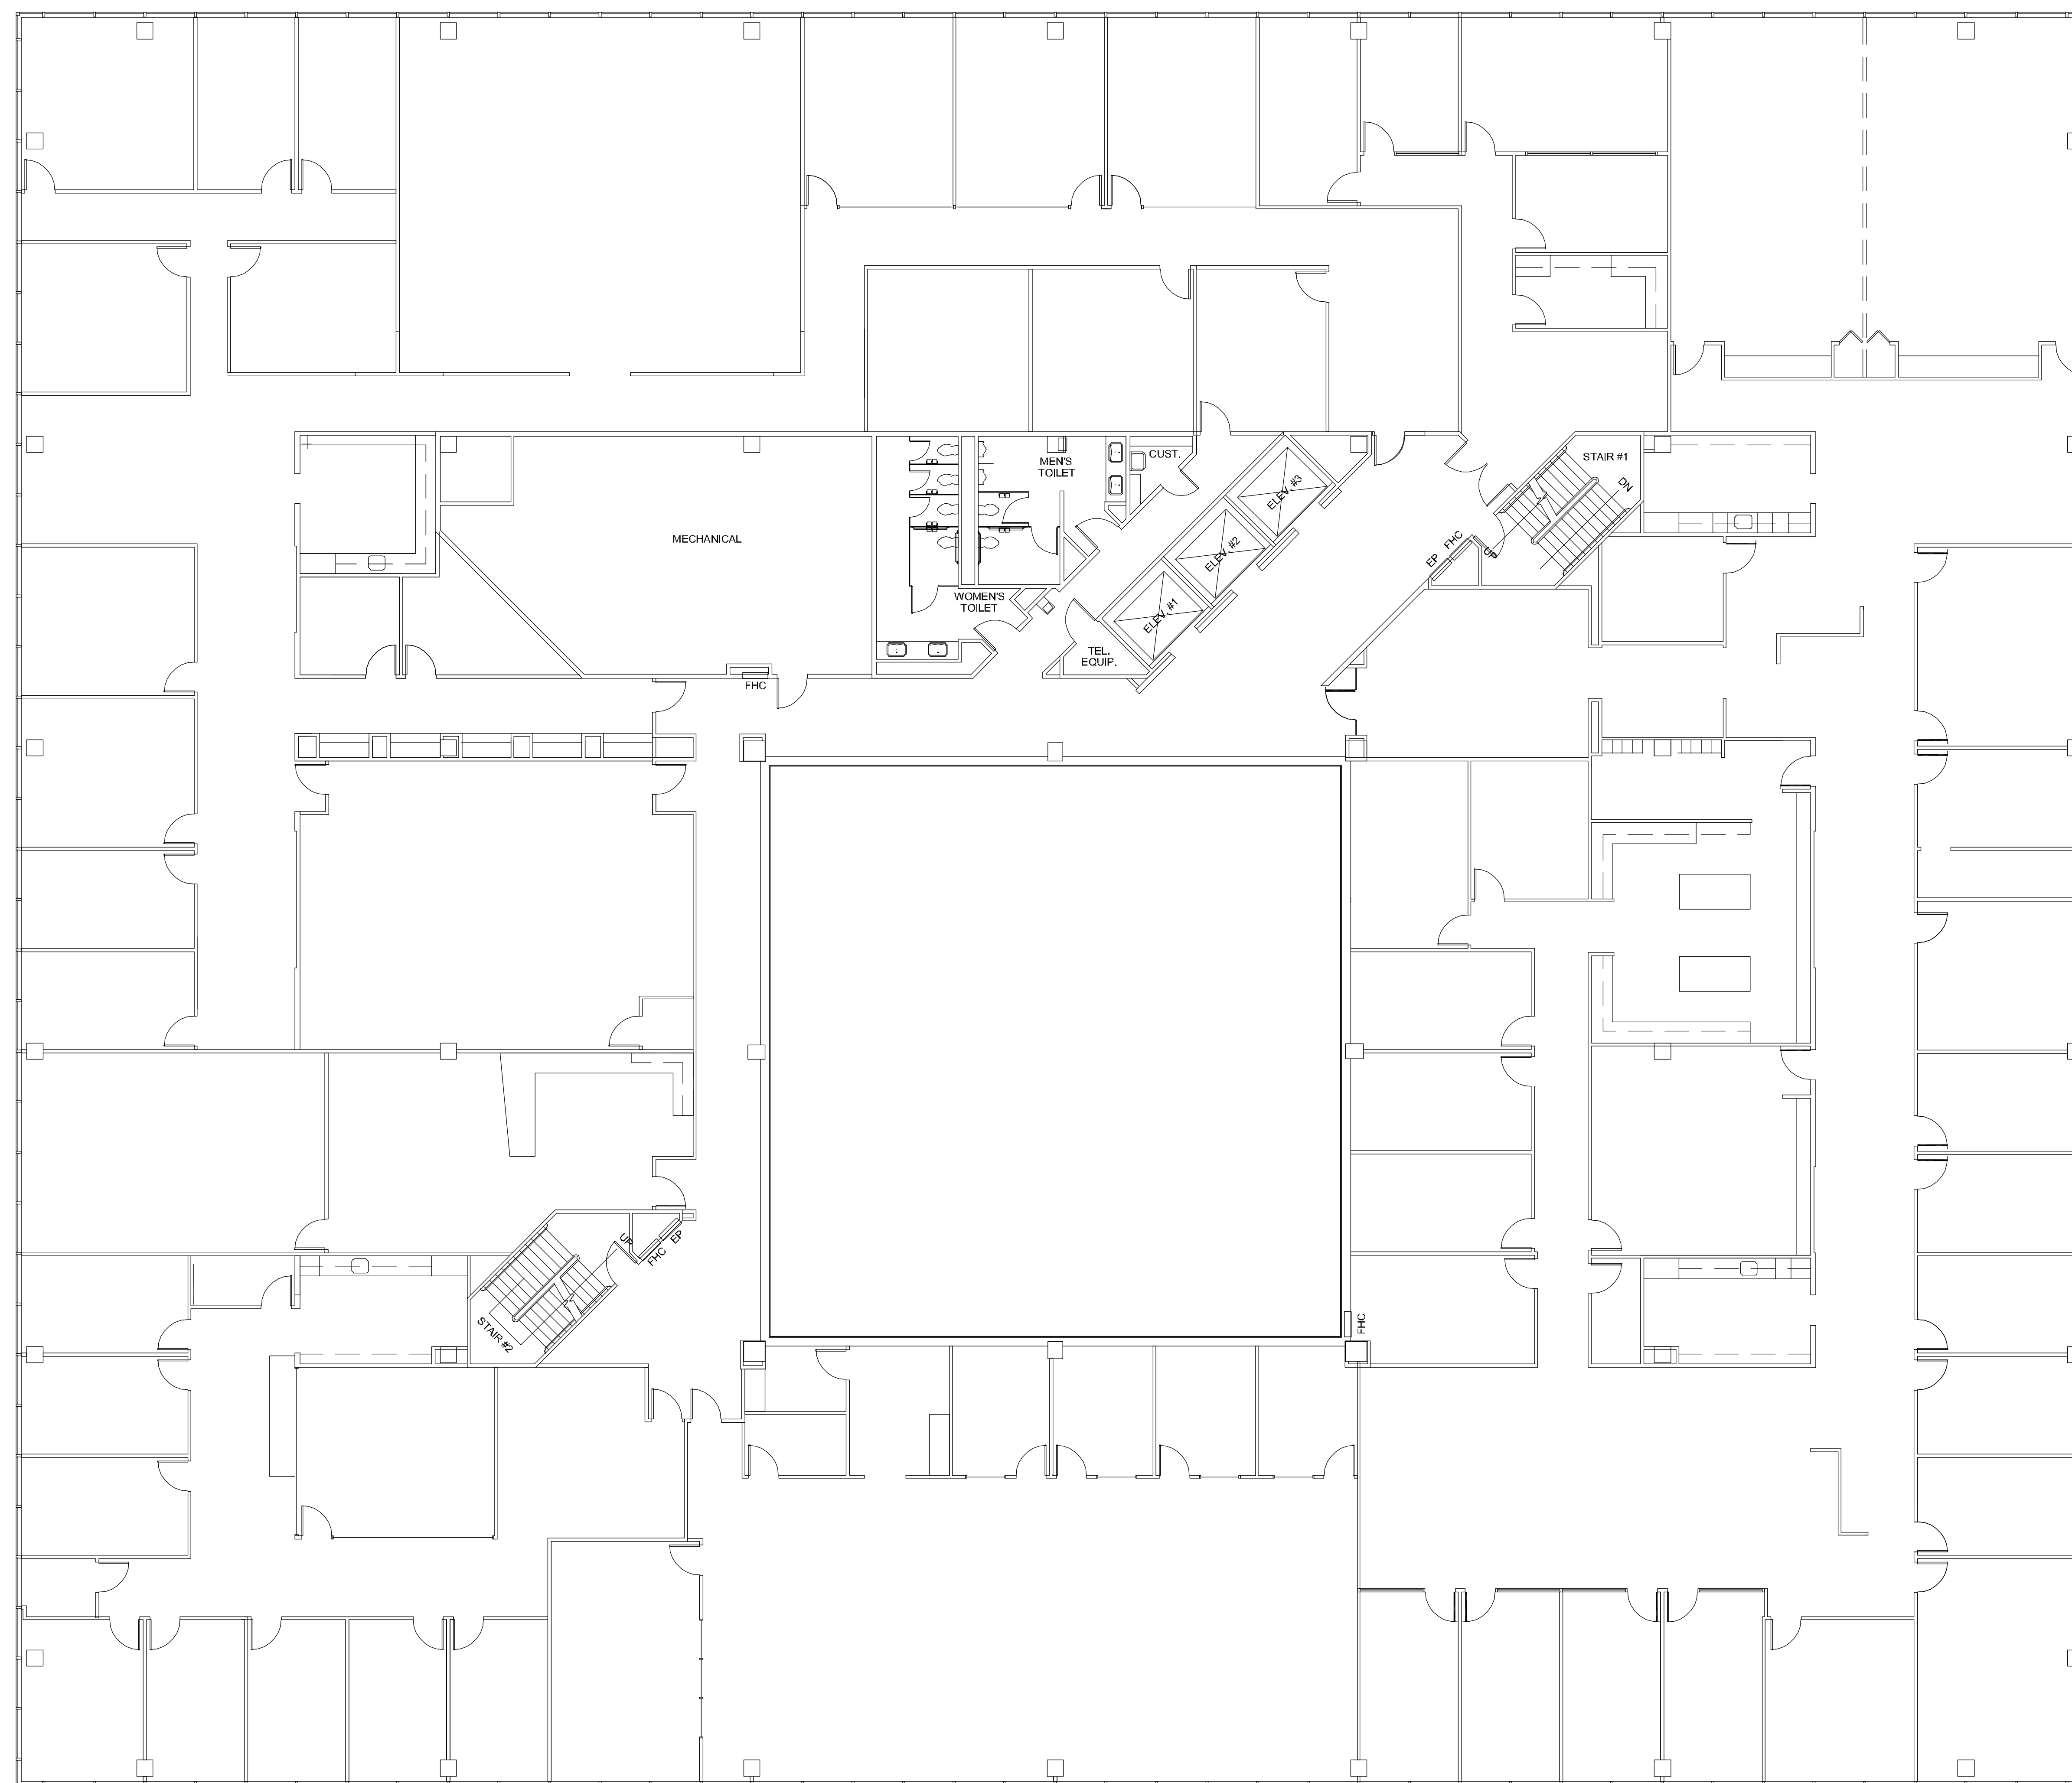

# 3800 BUFFALO SPEEDWAY

AT GREENWAY PLAZA

SUITE 300 34,207 RSF