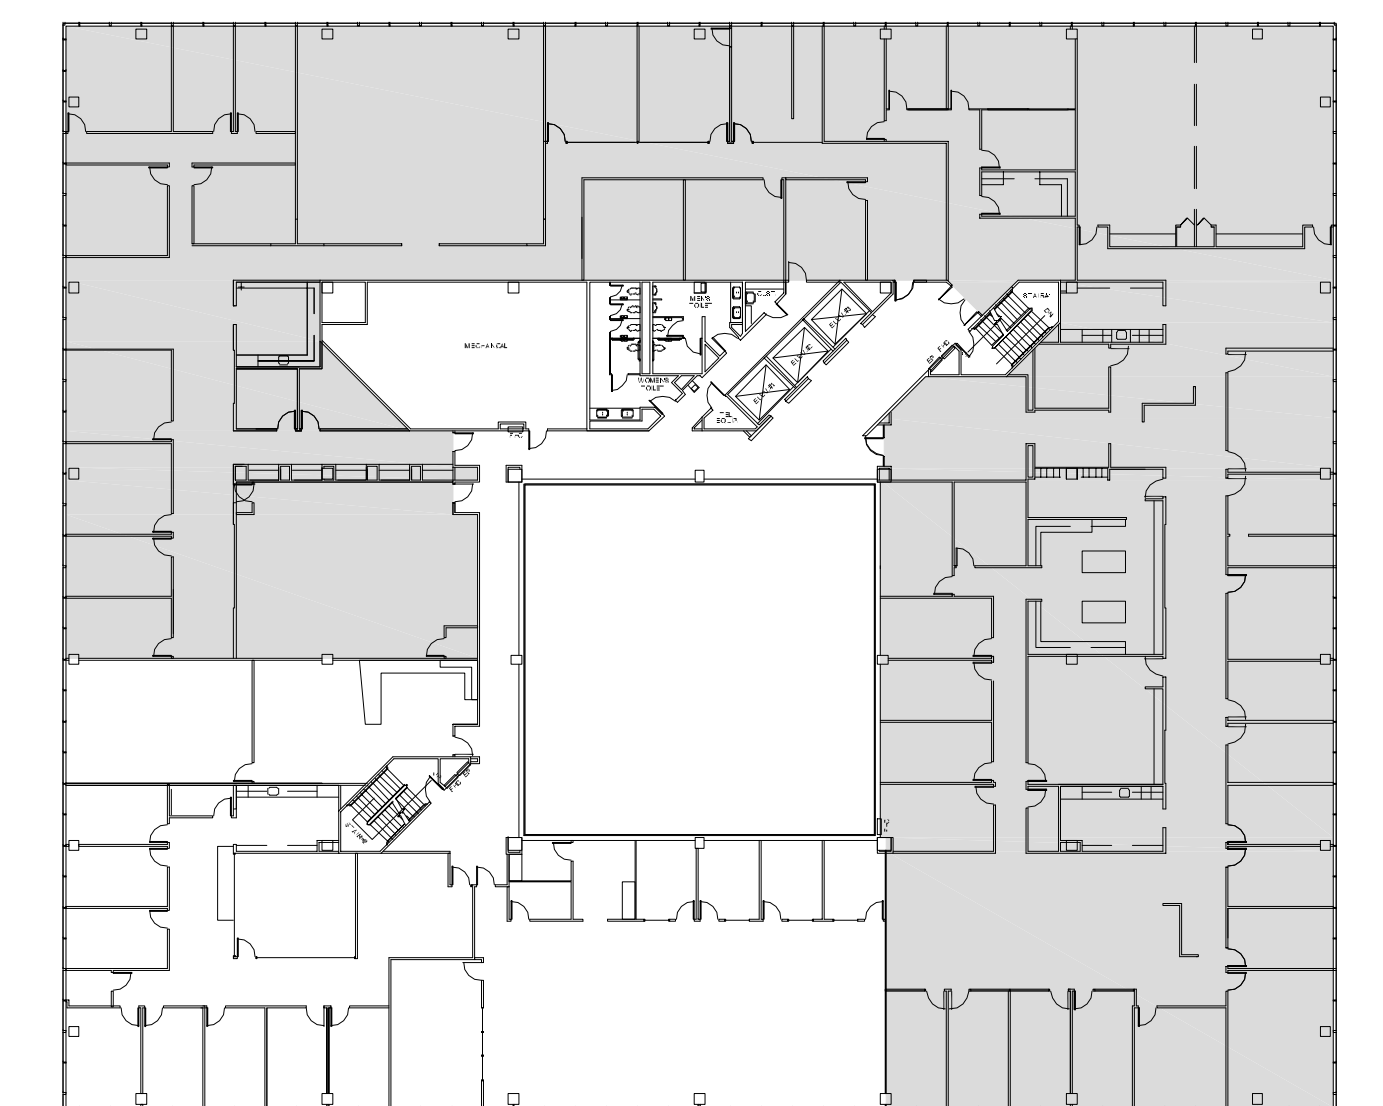

3800 BUFFALO SPEEDWAY

AT GREENWAY PLAZA

SUITE 300, 310 & 325 25,432 RSF

Operated by  PARKWAY 832.308.6055 | pky.com

NORTH