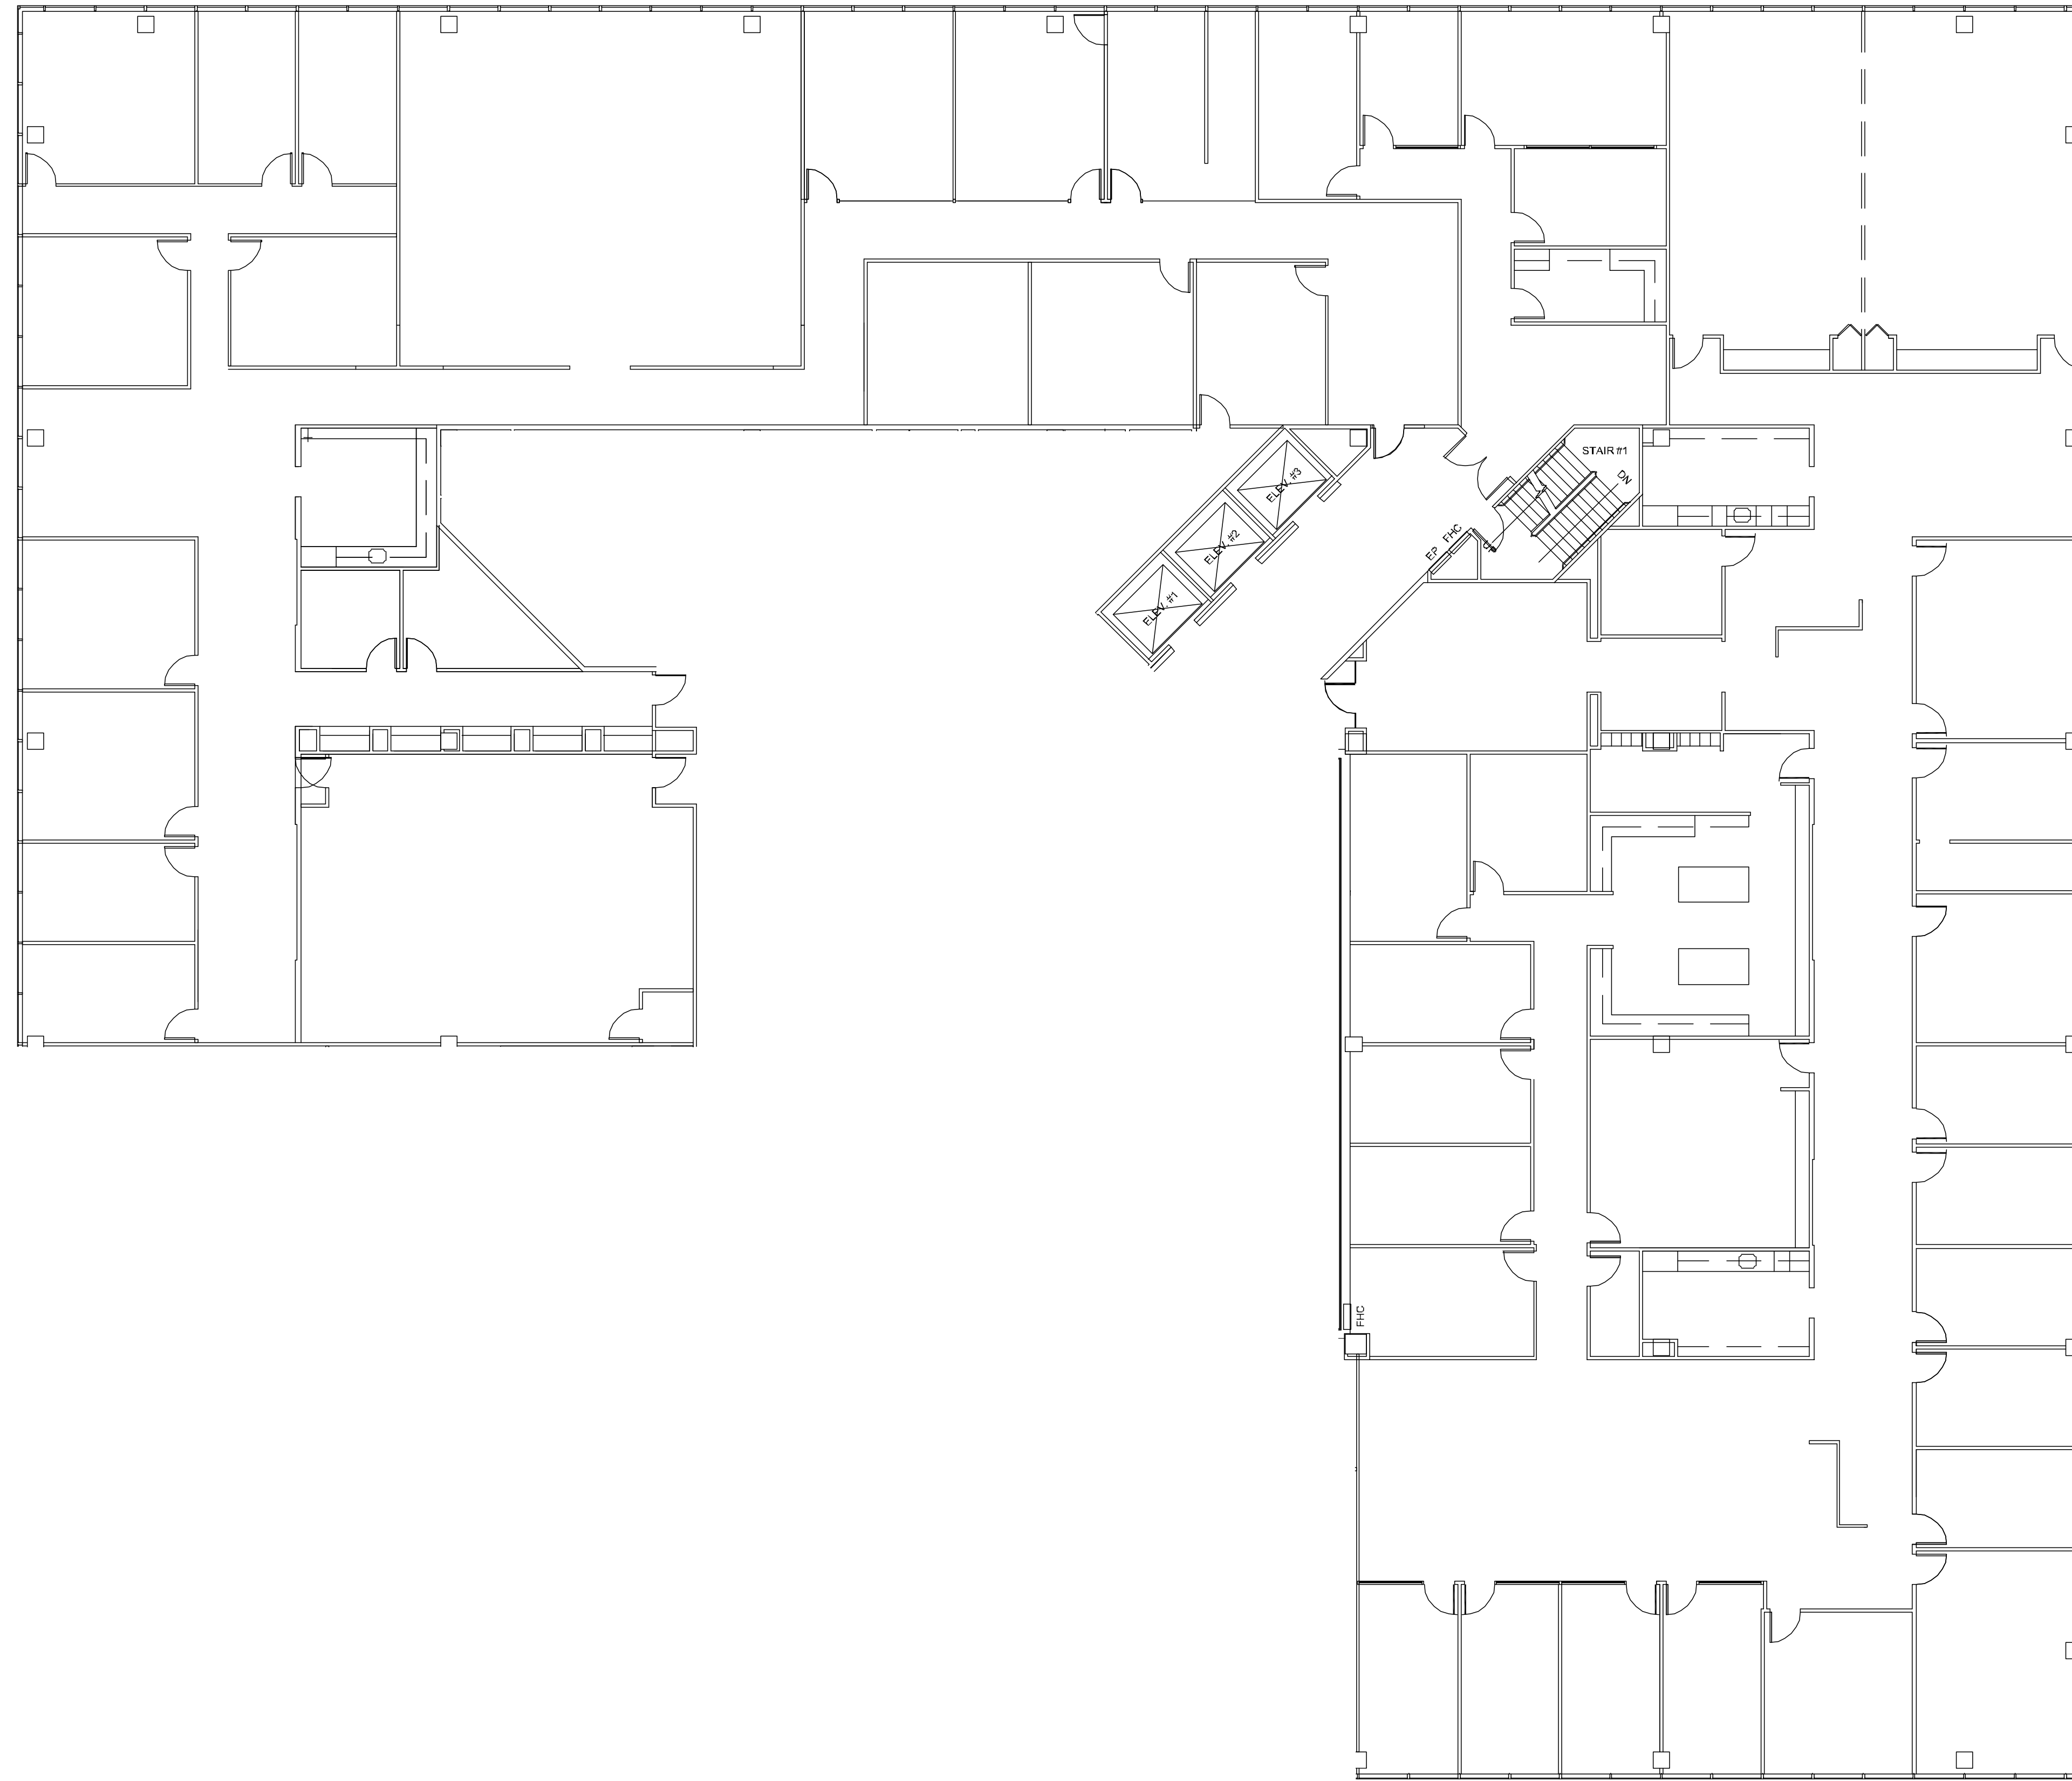

3800 BUFFALO SPEEDWAY

AT GREENWAY PLAZA

SUITE 300, 310 & 325 25,432 RSF

Operated by  PARKWAY 832.308.6055 | pky.com

NORTH