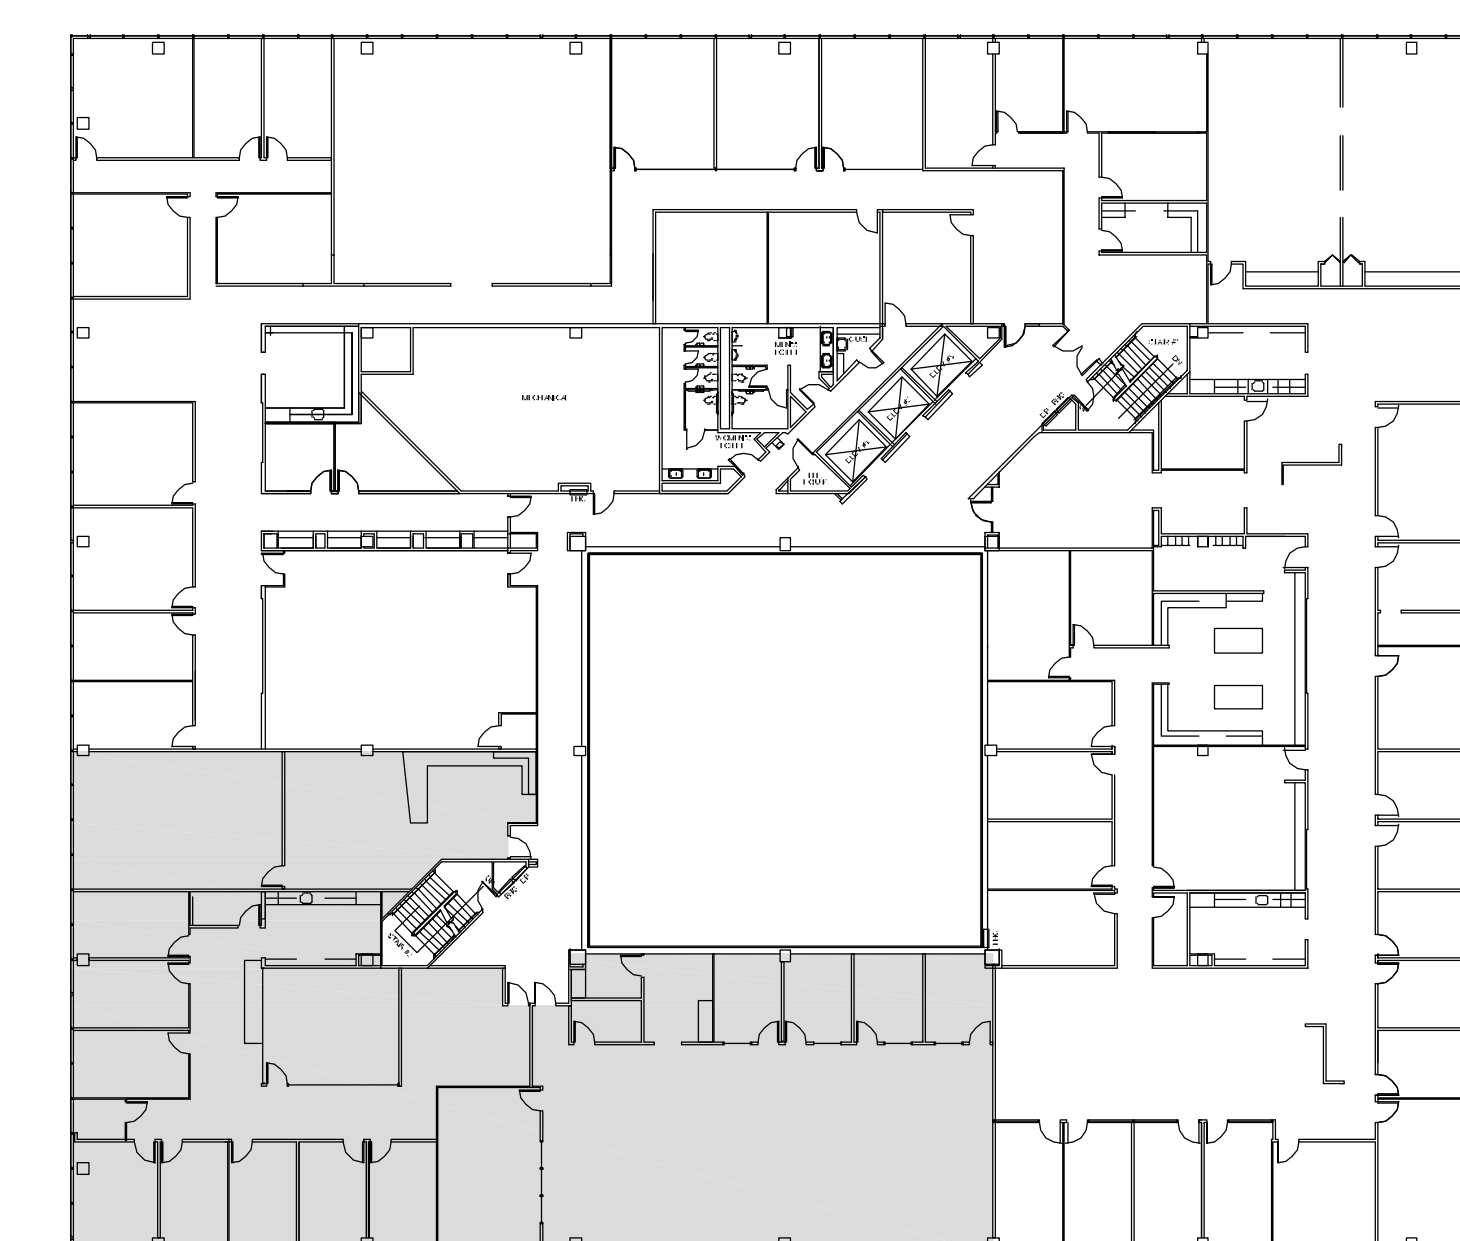

3800 BUFFALO SPEEDWAY

AT GREENWAY PLAZA

SUITE 330, 345 & 350 8,775 RSF

Operated by  PARKWAY 832.308.6055 | pky.com