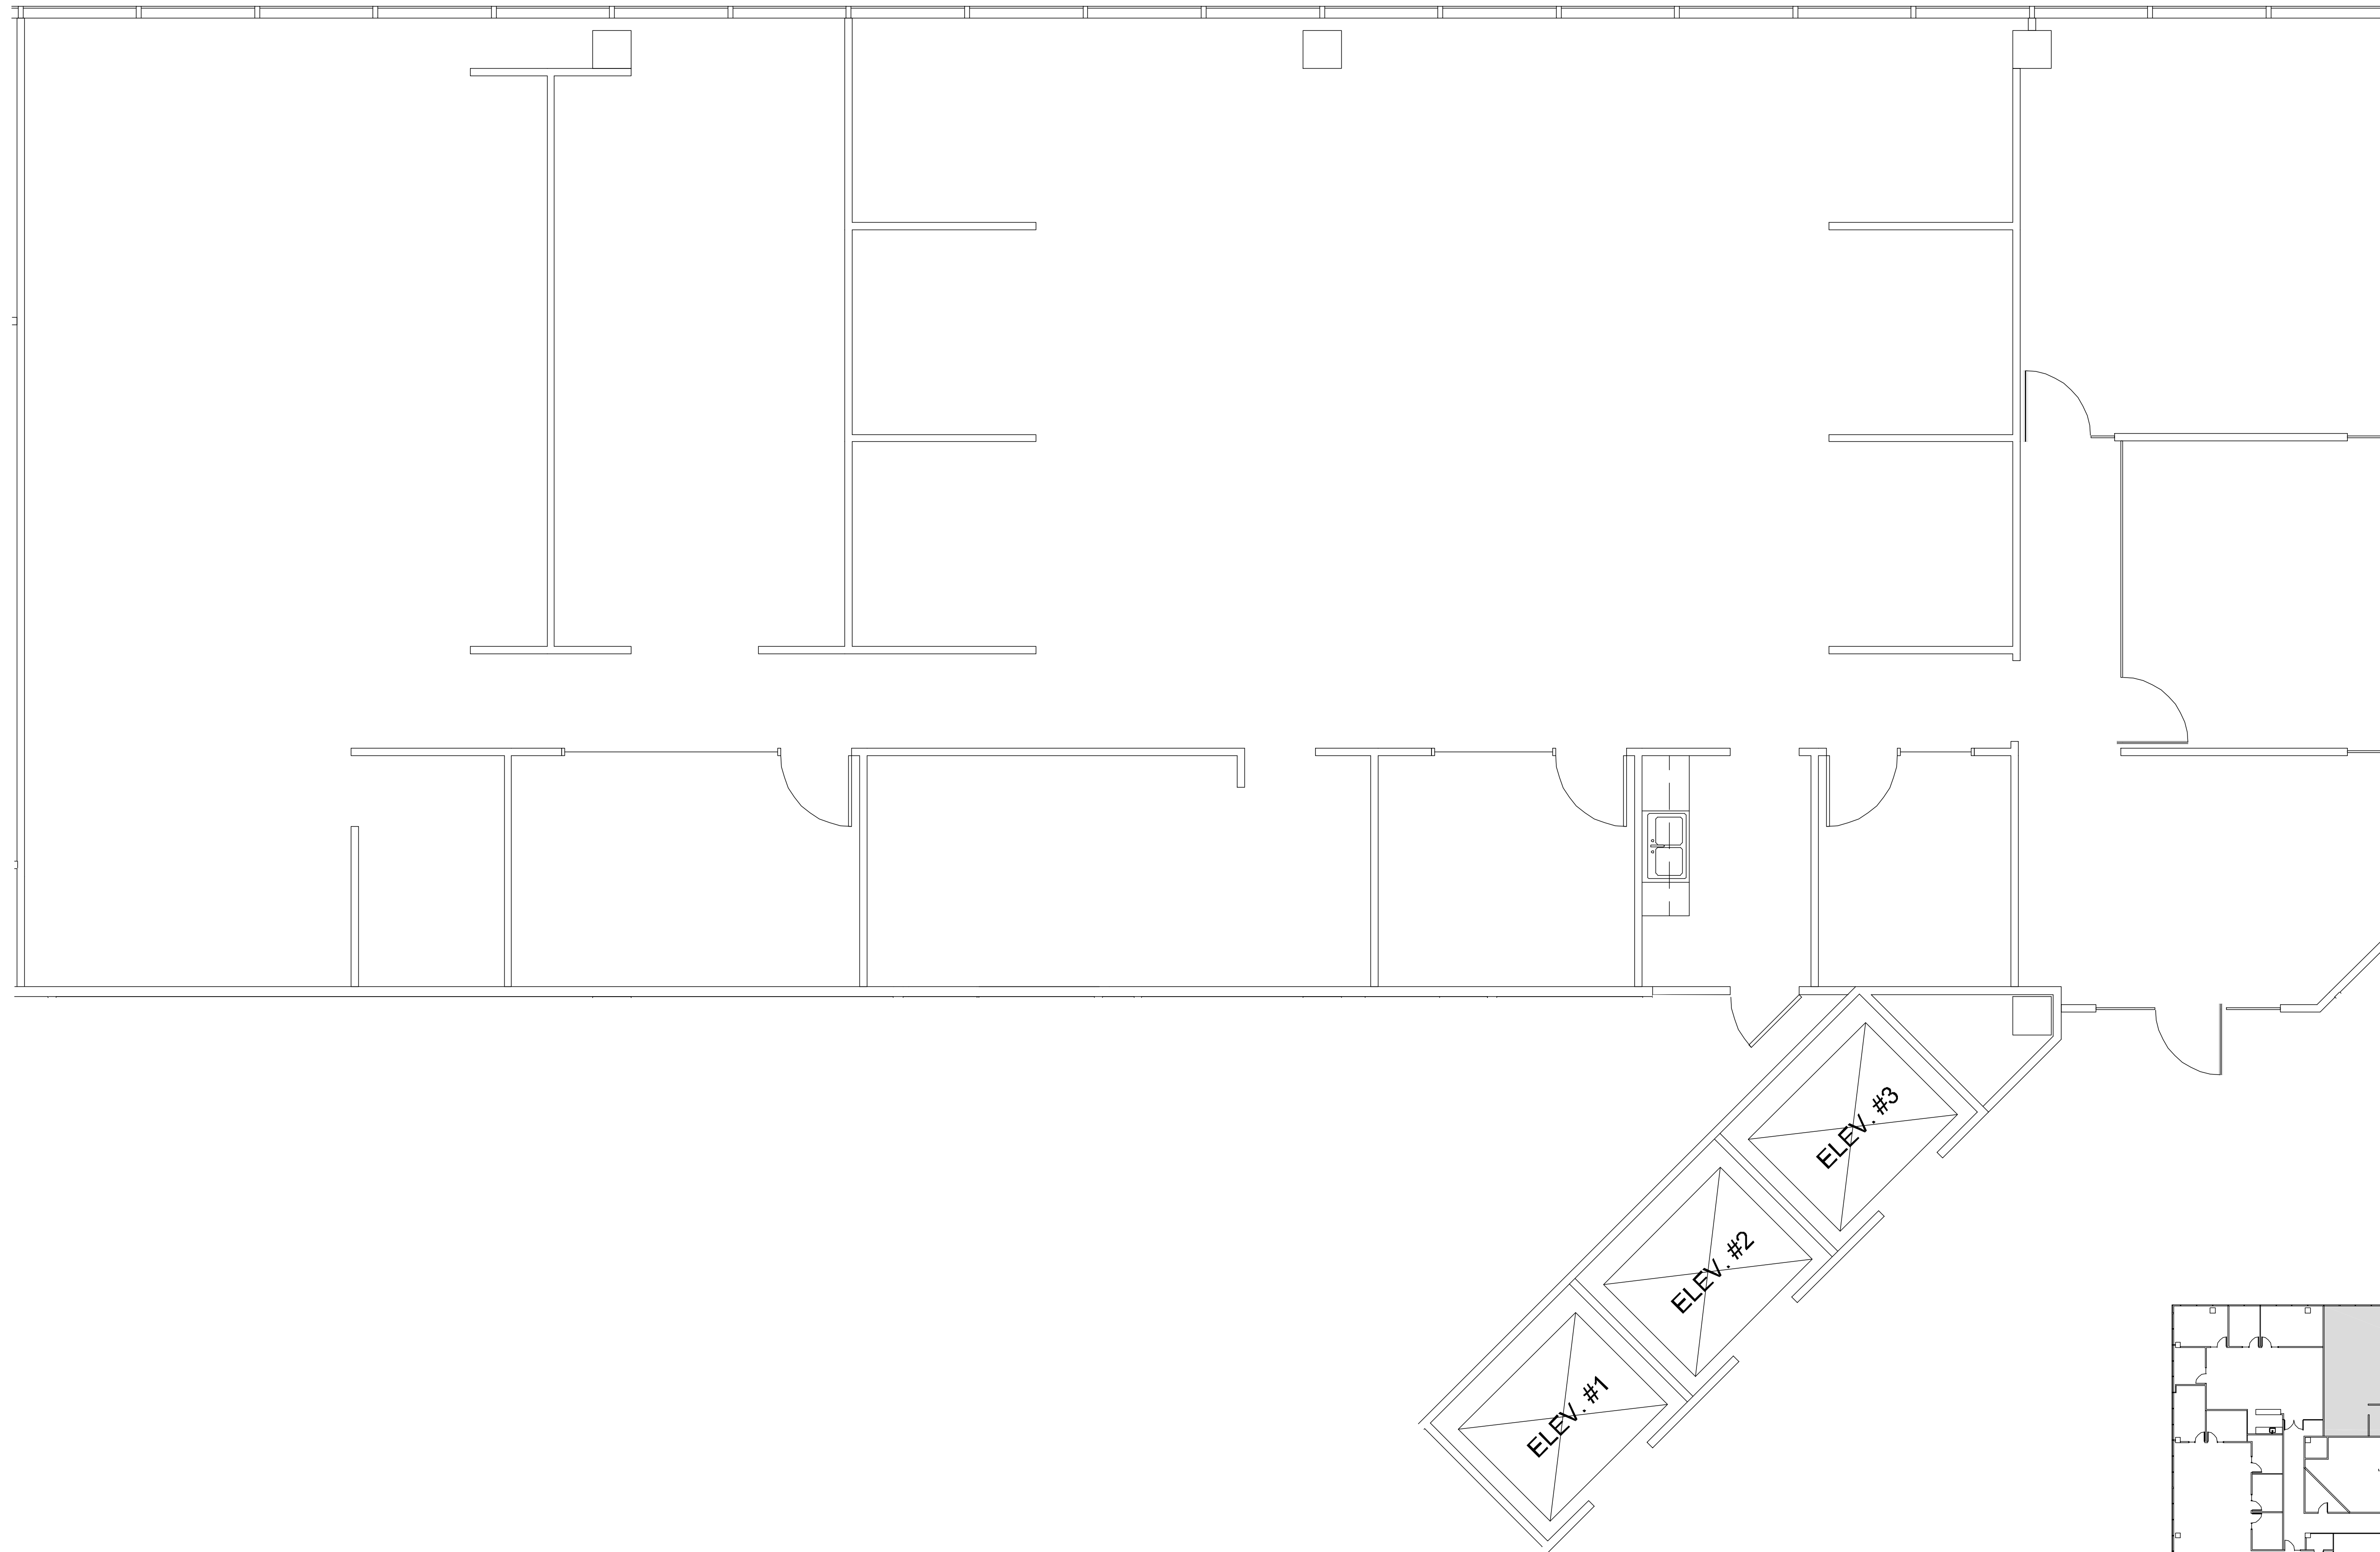

3800  
BUFFALO SPEEDWAY

AT GREENWAY PLAZA

SUITE 410 4,892 RSF