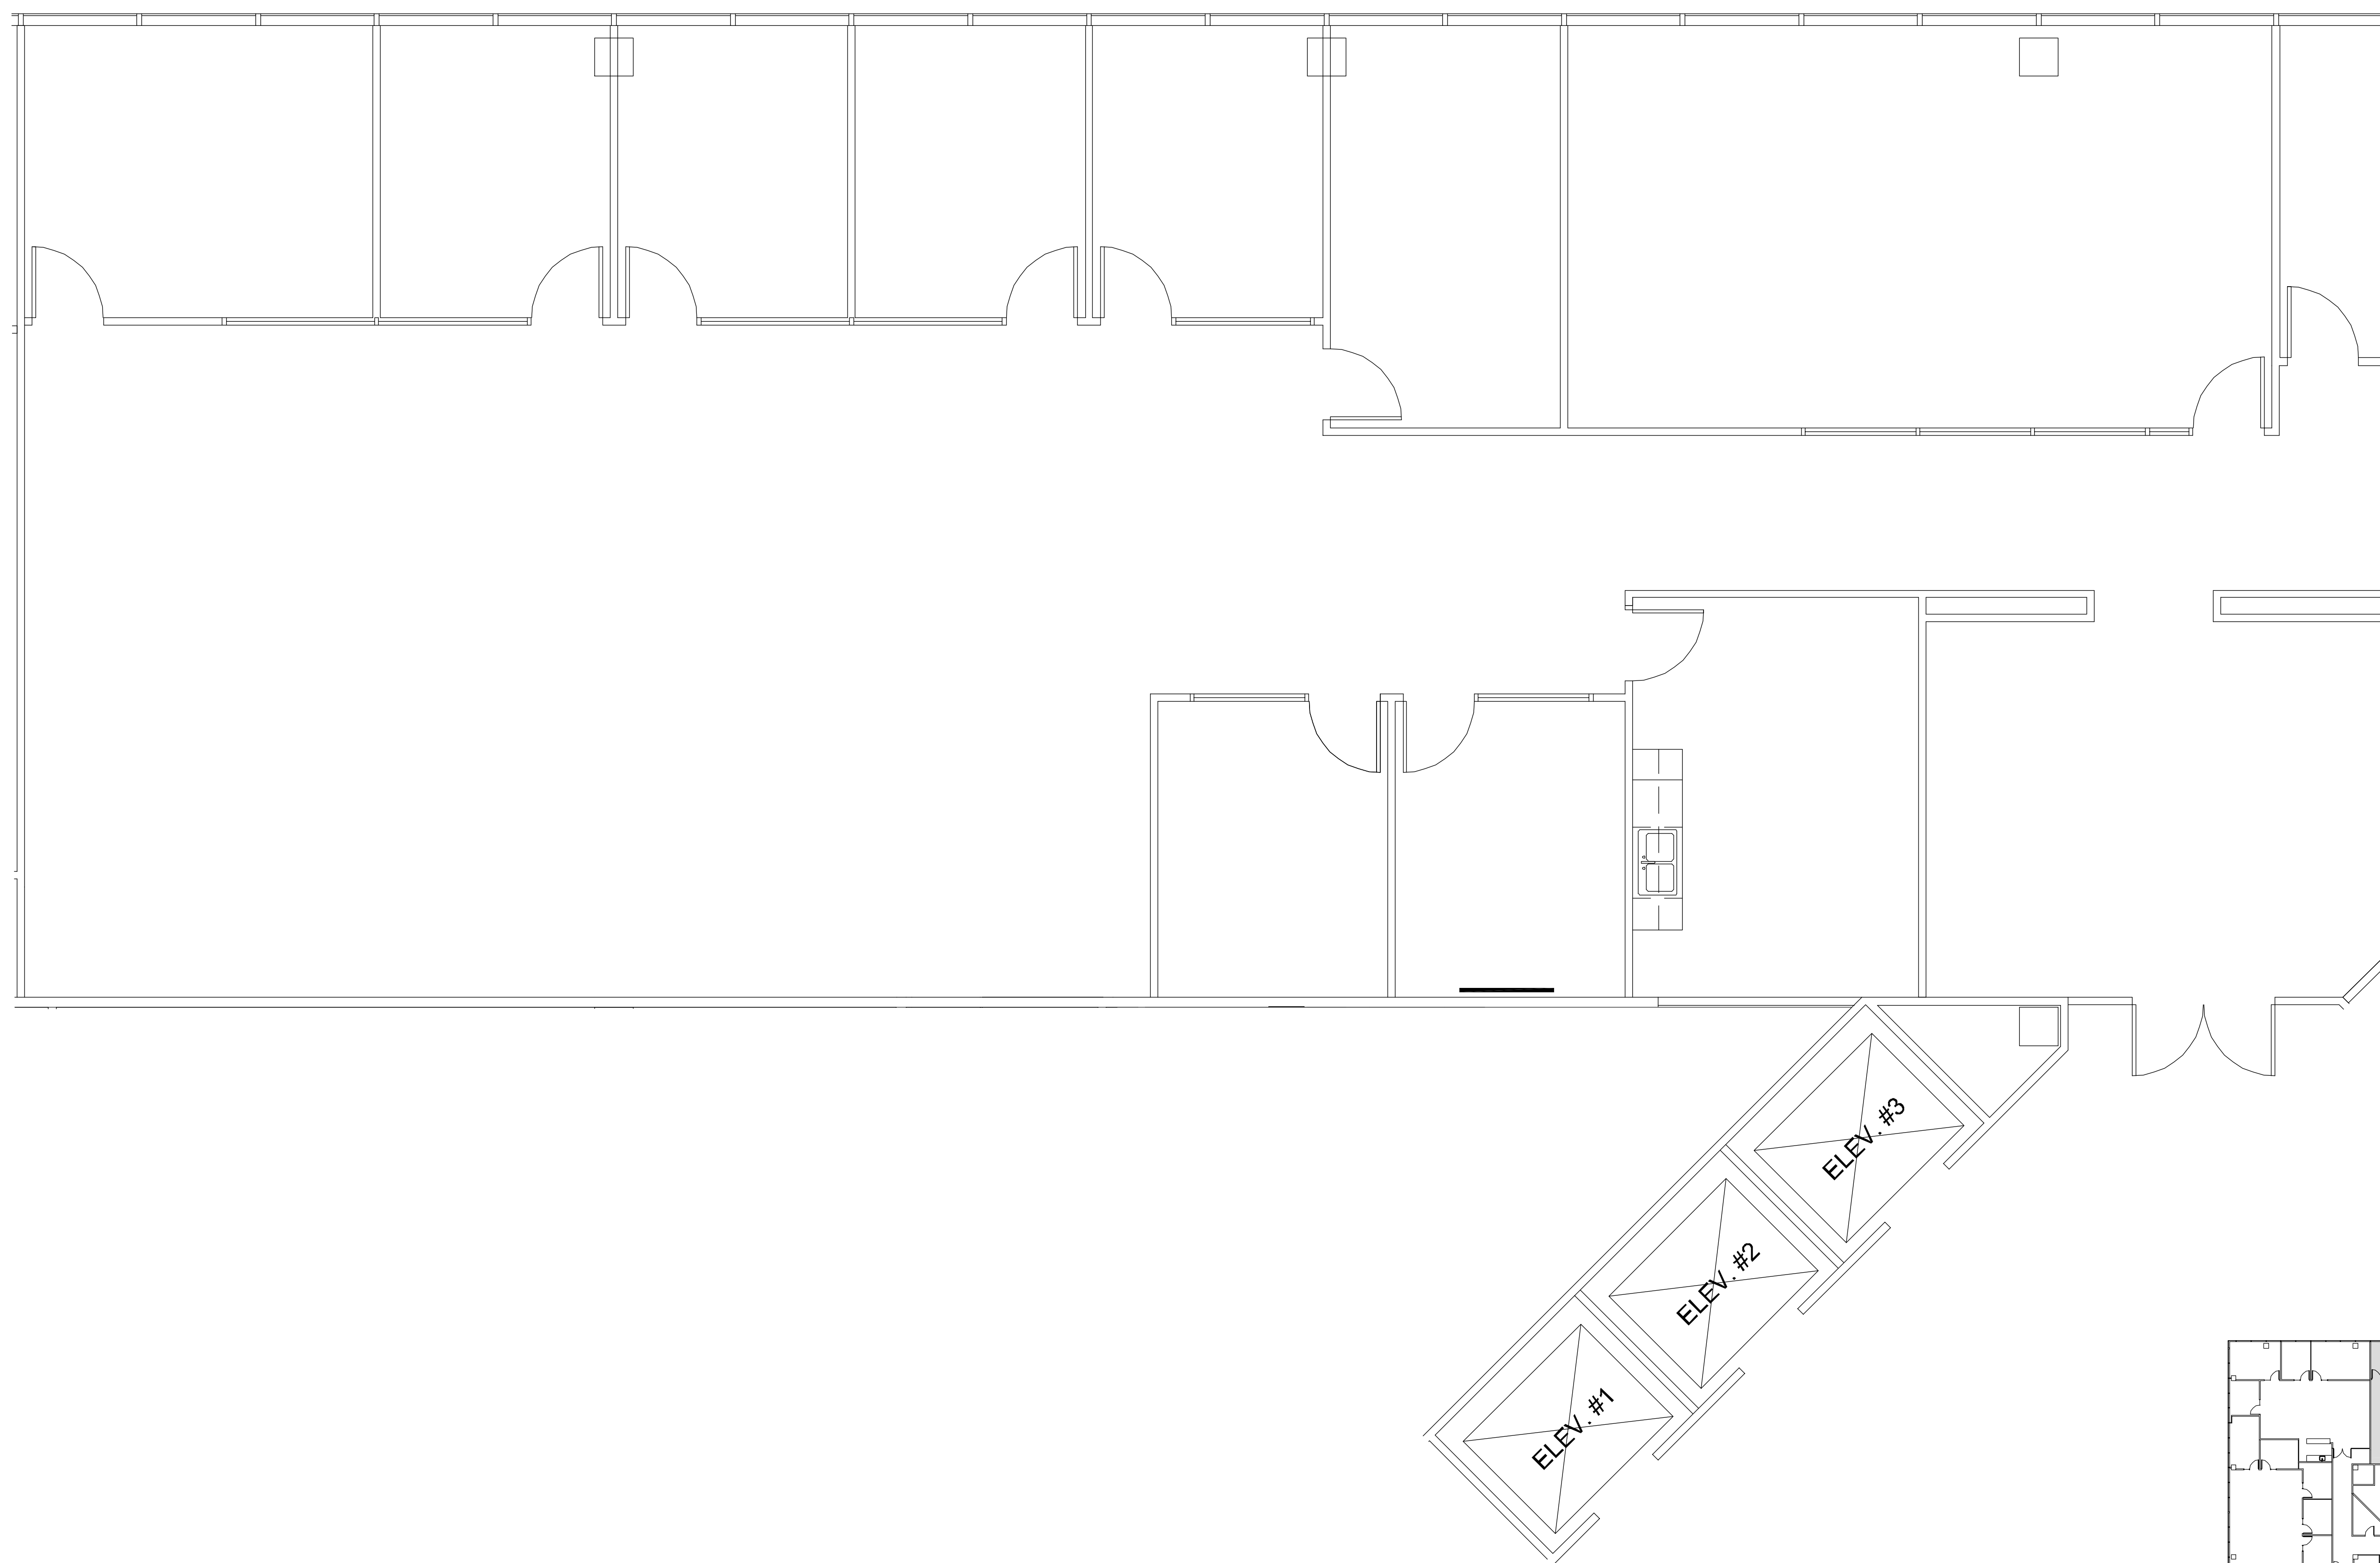

3800
BUFFALO SPEEDWAY

AT GREENWAY PLAZA

SUITE 410 4,892 RSF