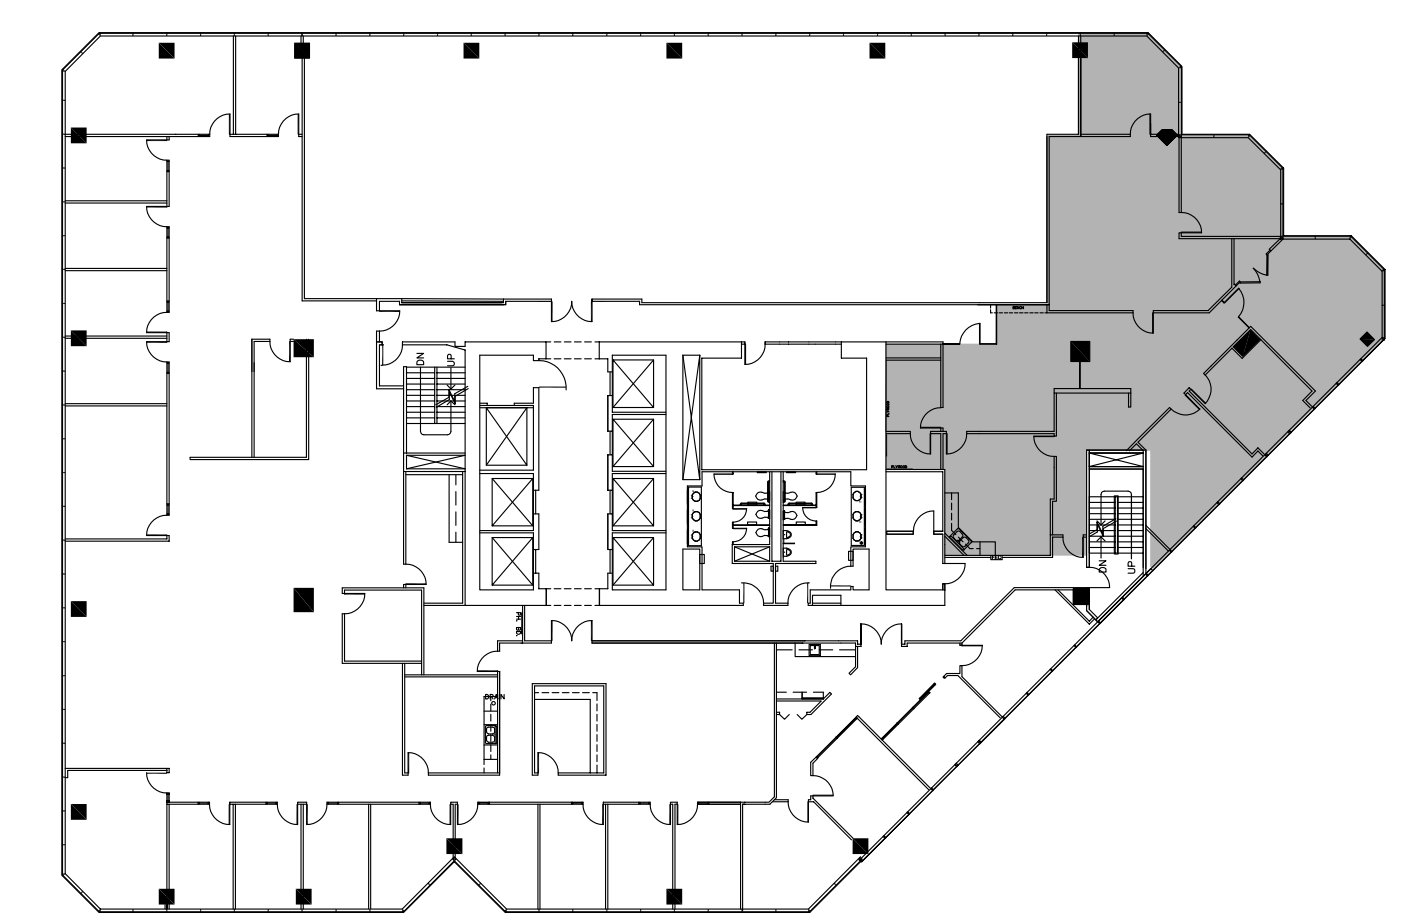

PHOENIX TOWER

AT GREENWAY PLAZA

SUITE 3120 3,687 RSF