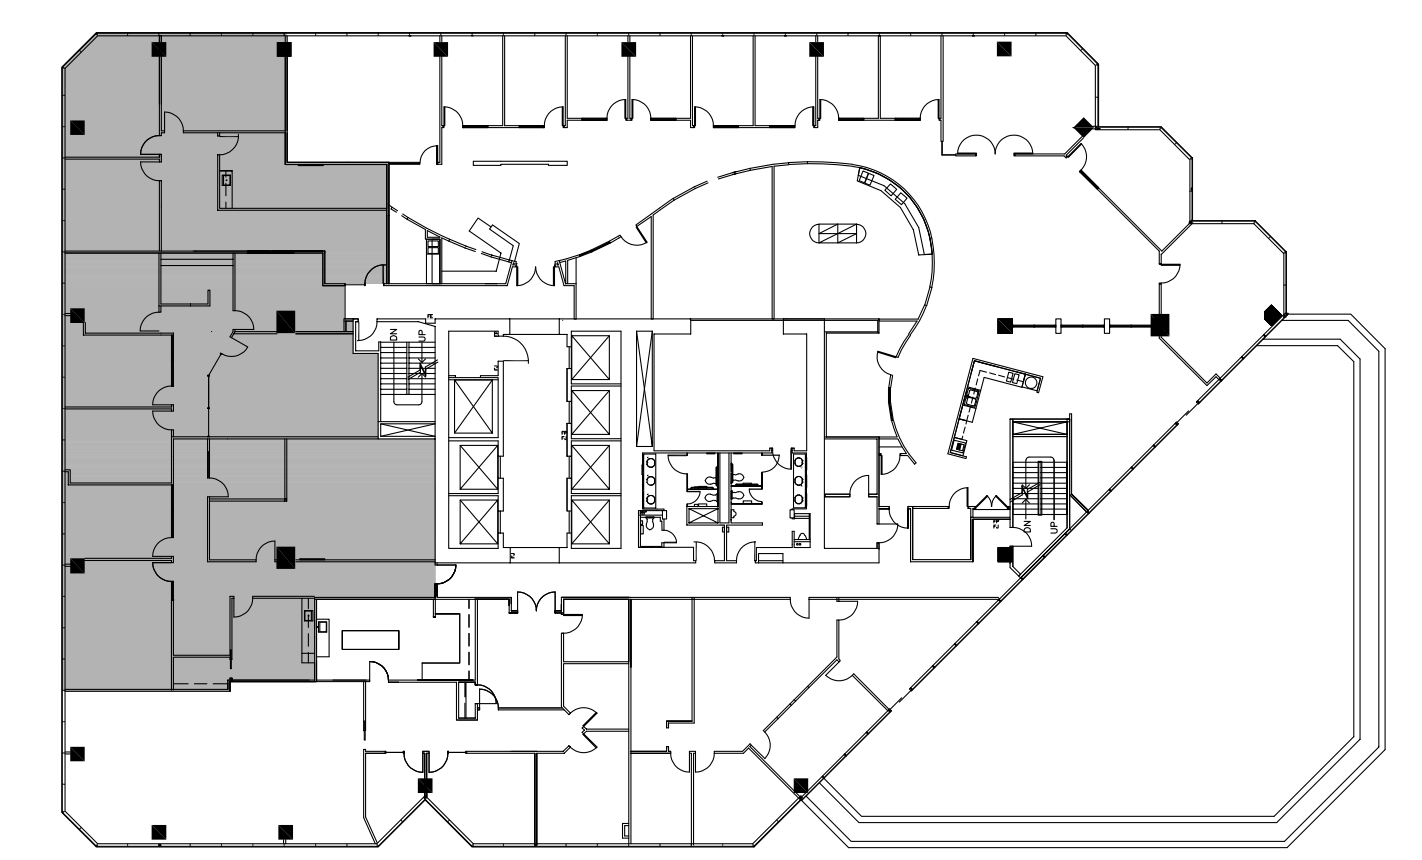

PHOENIX TOWER

AT GREENWAY PLAZA

SUITE 3070 6,105 RSF