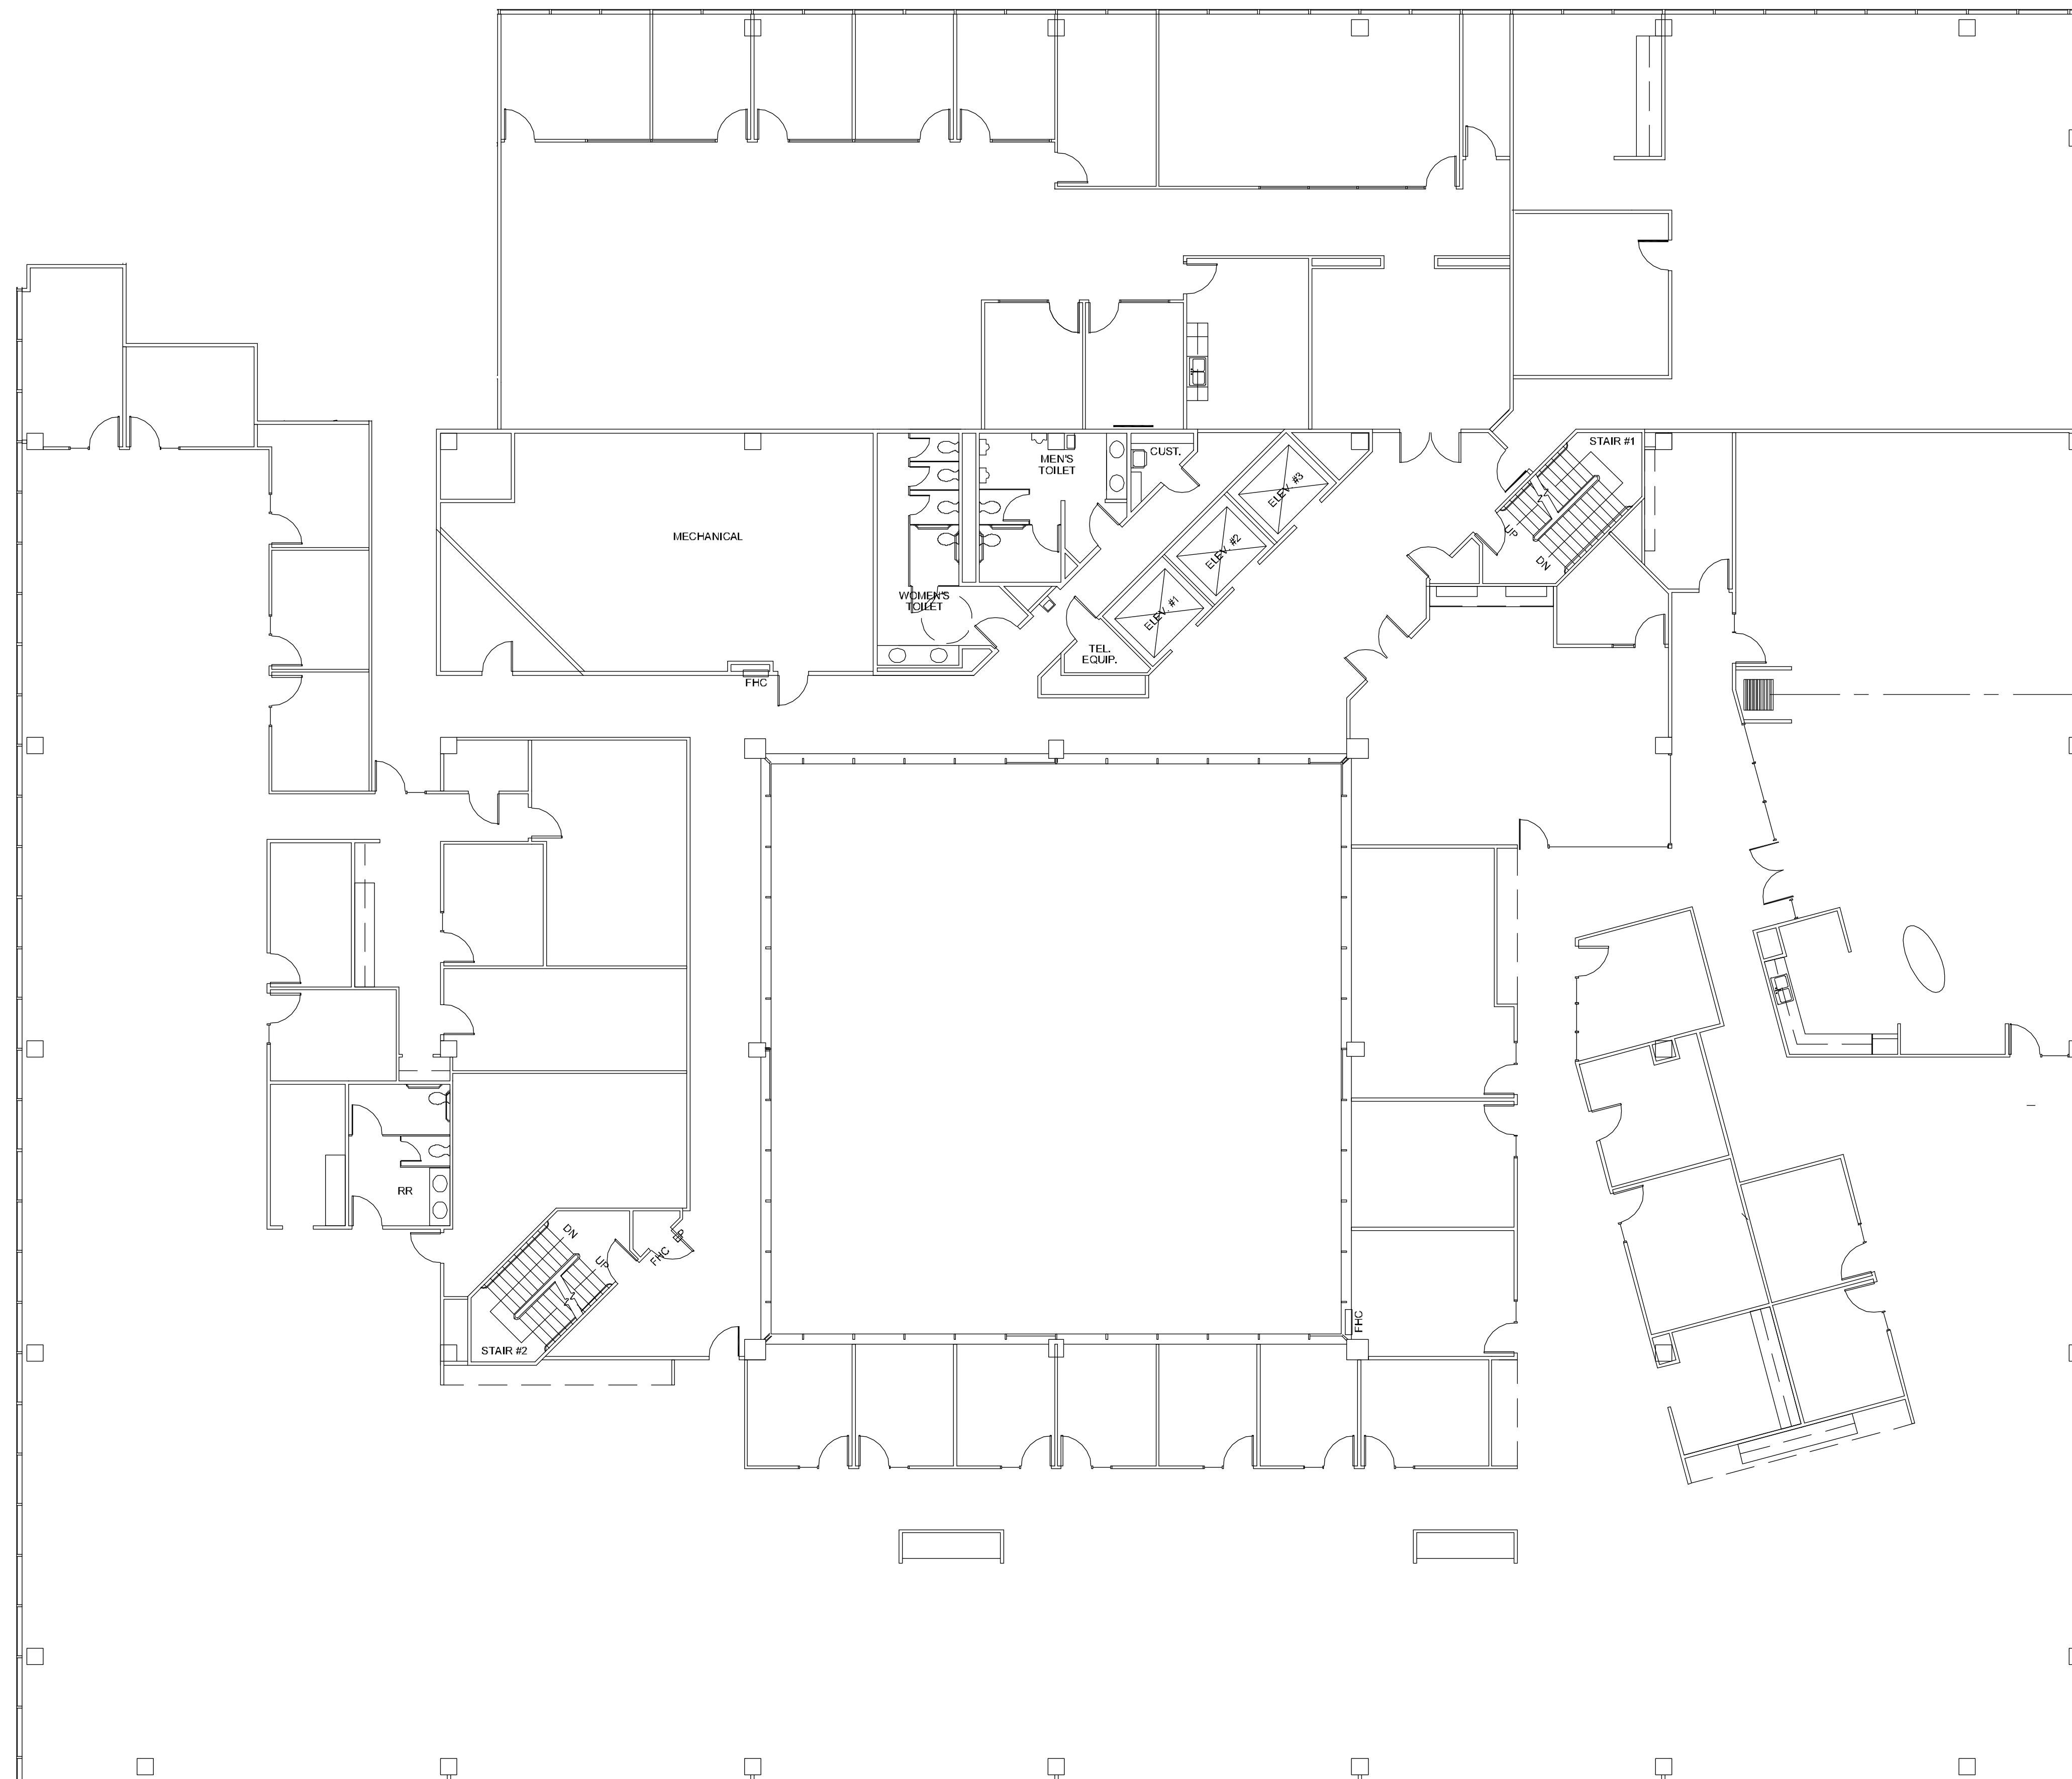

3800 BUFFALO SPEEDWAY

AT GREENWAY PLAZA

SUITE 400, 410 & 425 31,734 RSF