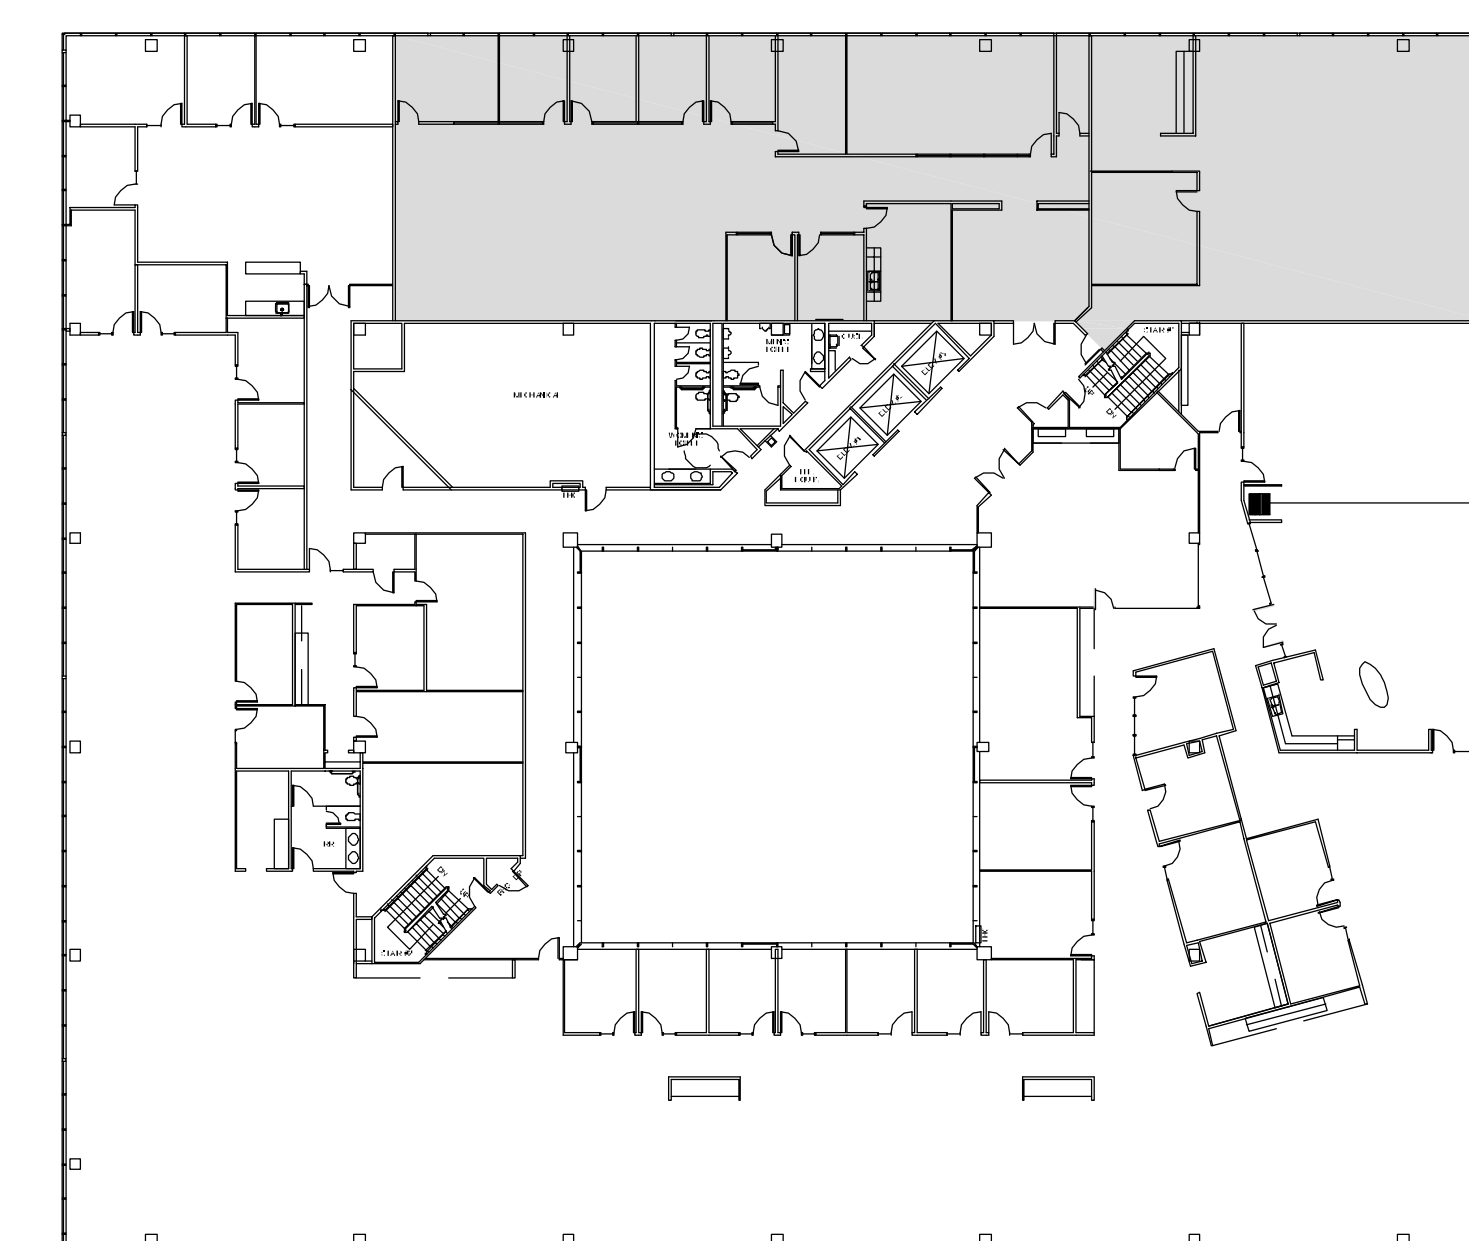

3800 BUFFALO SPEEDWAY

AT GREENWAY PLAZA

SUITE 410 & 425 7,747 RSF

Operated by  PARKWAY 832.308.6055 | pky.com