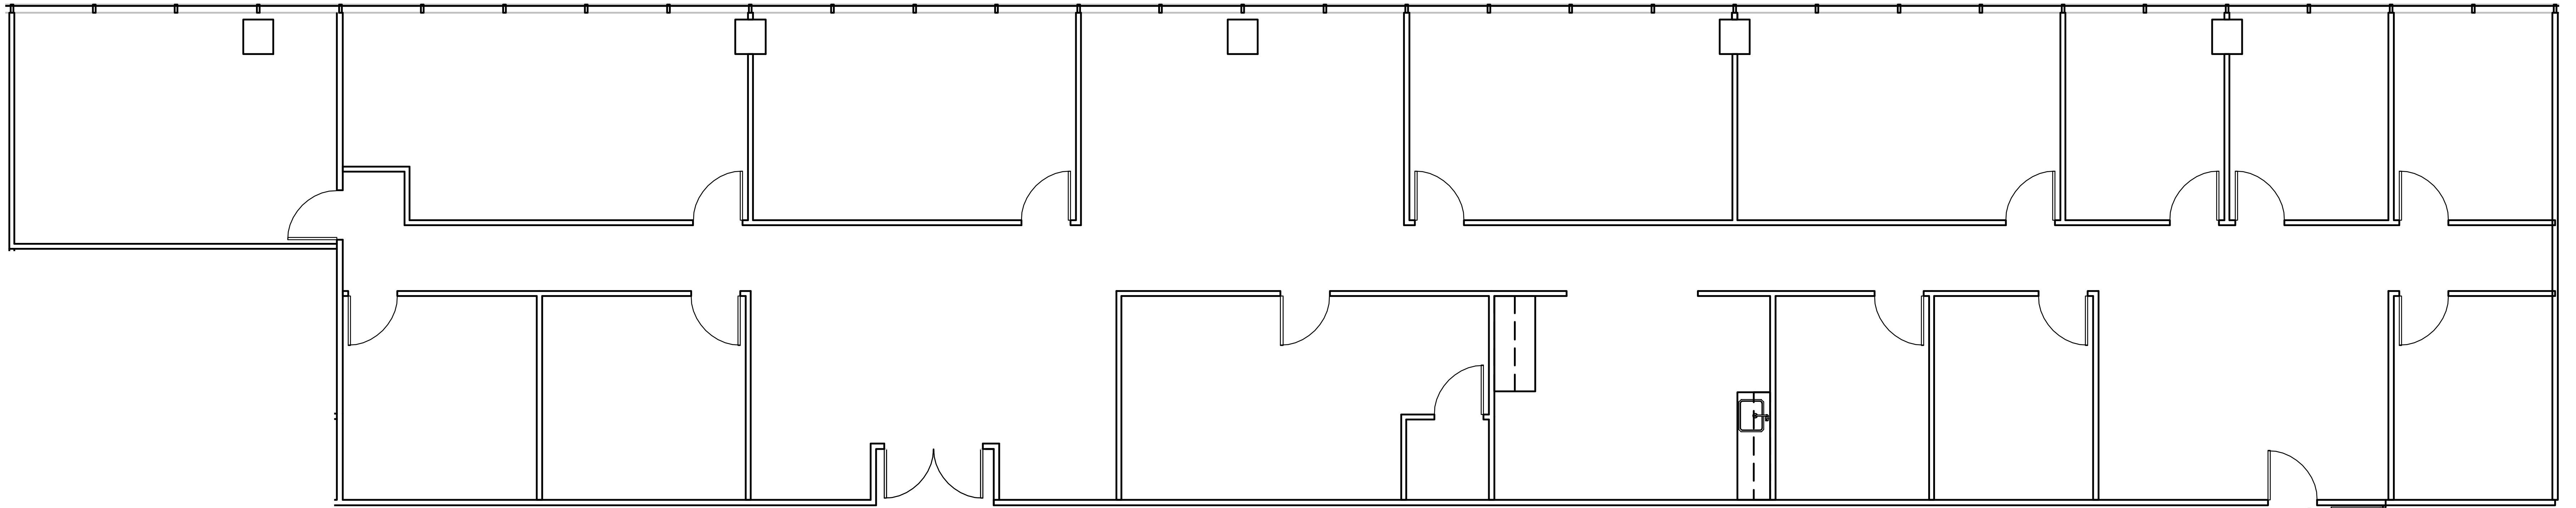

NINE

GREENWAY PLAZA

SUITE 3030 5,199 RSF