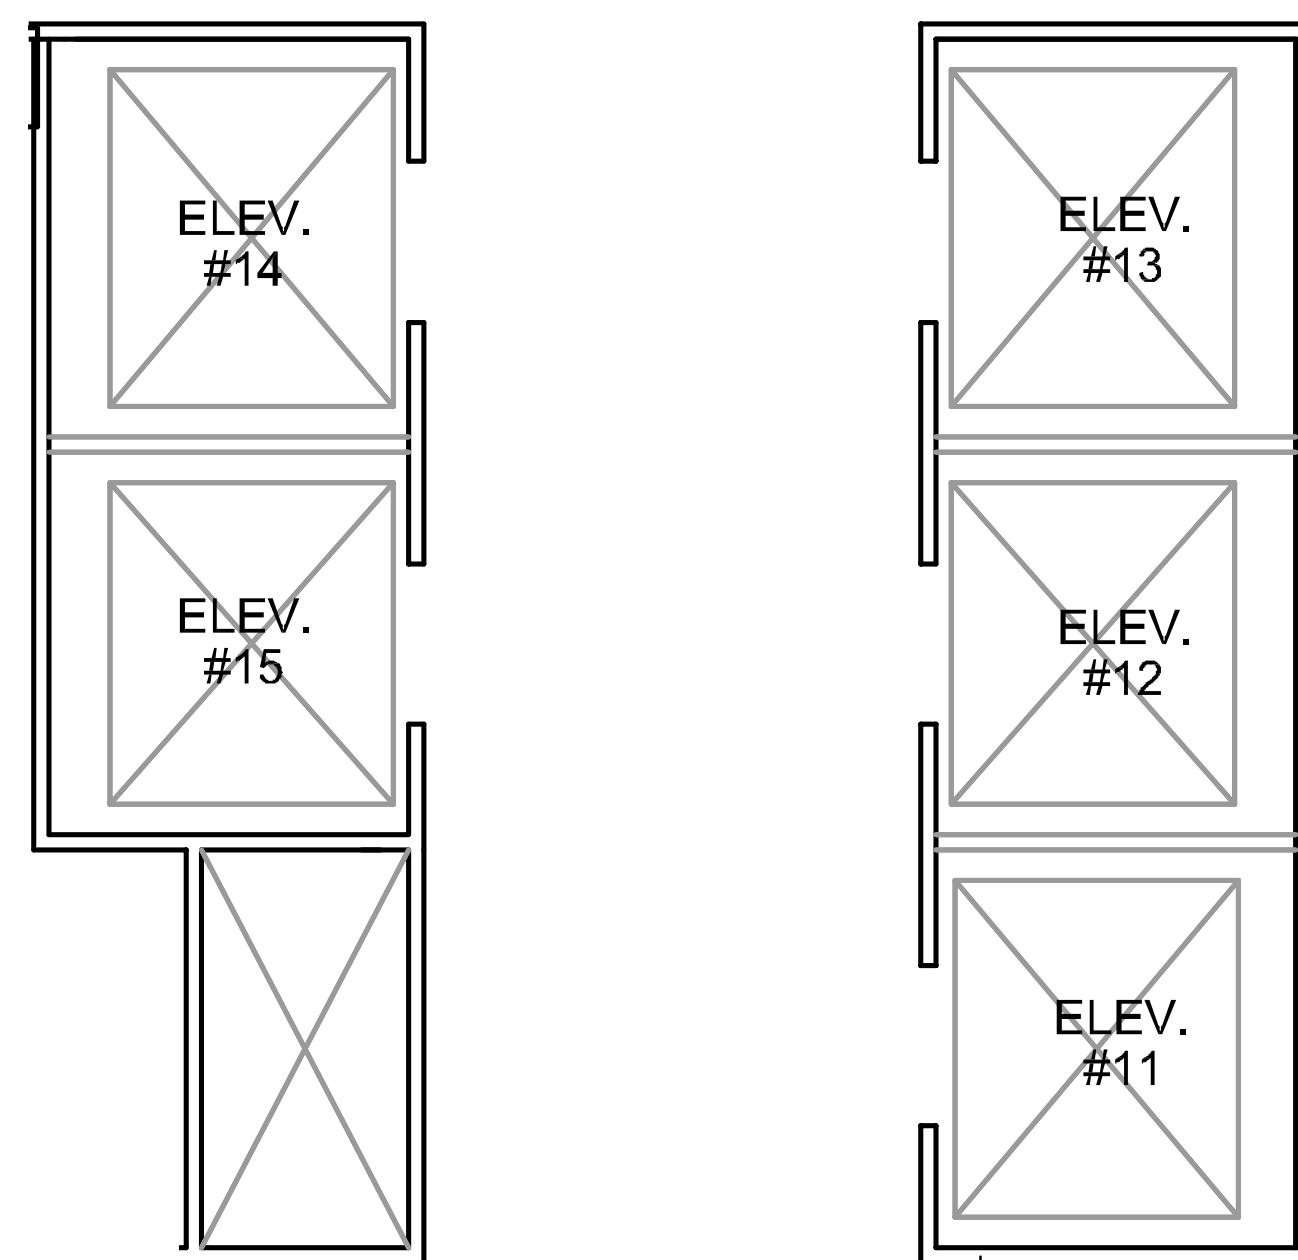

NINE

GREENWAY PLAZA

SUITE 3030 5,199 RSF