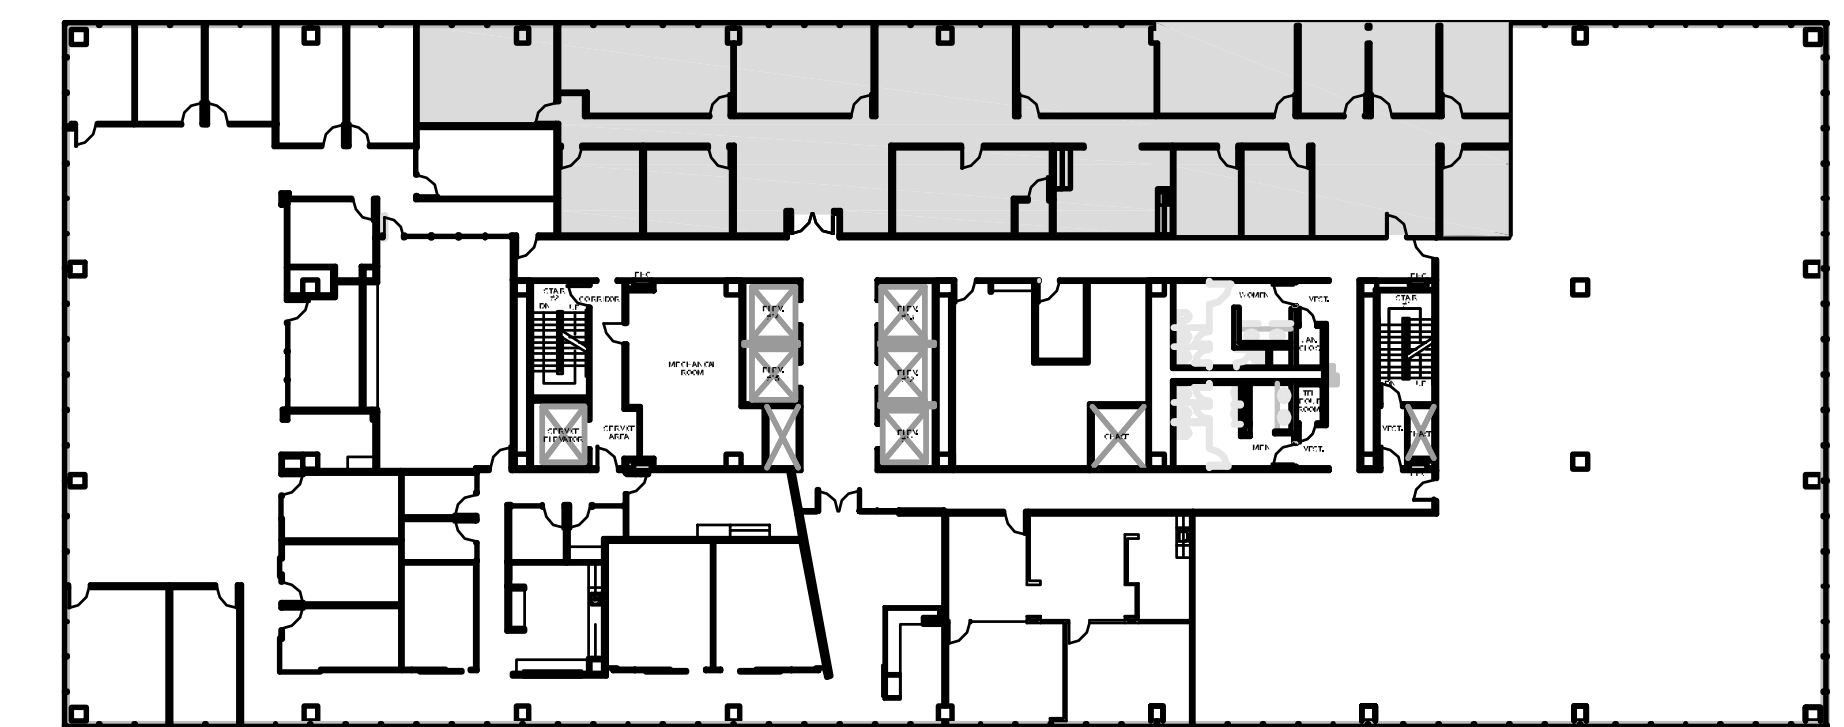

NINE

GREENWAY PLAZA

SUITE 3030 5,199 RSF