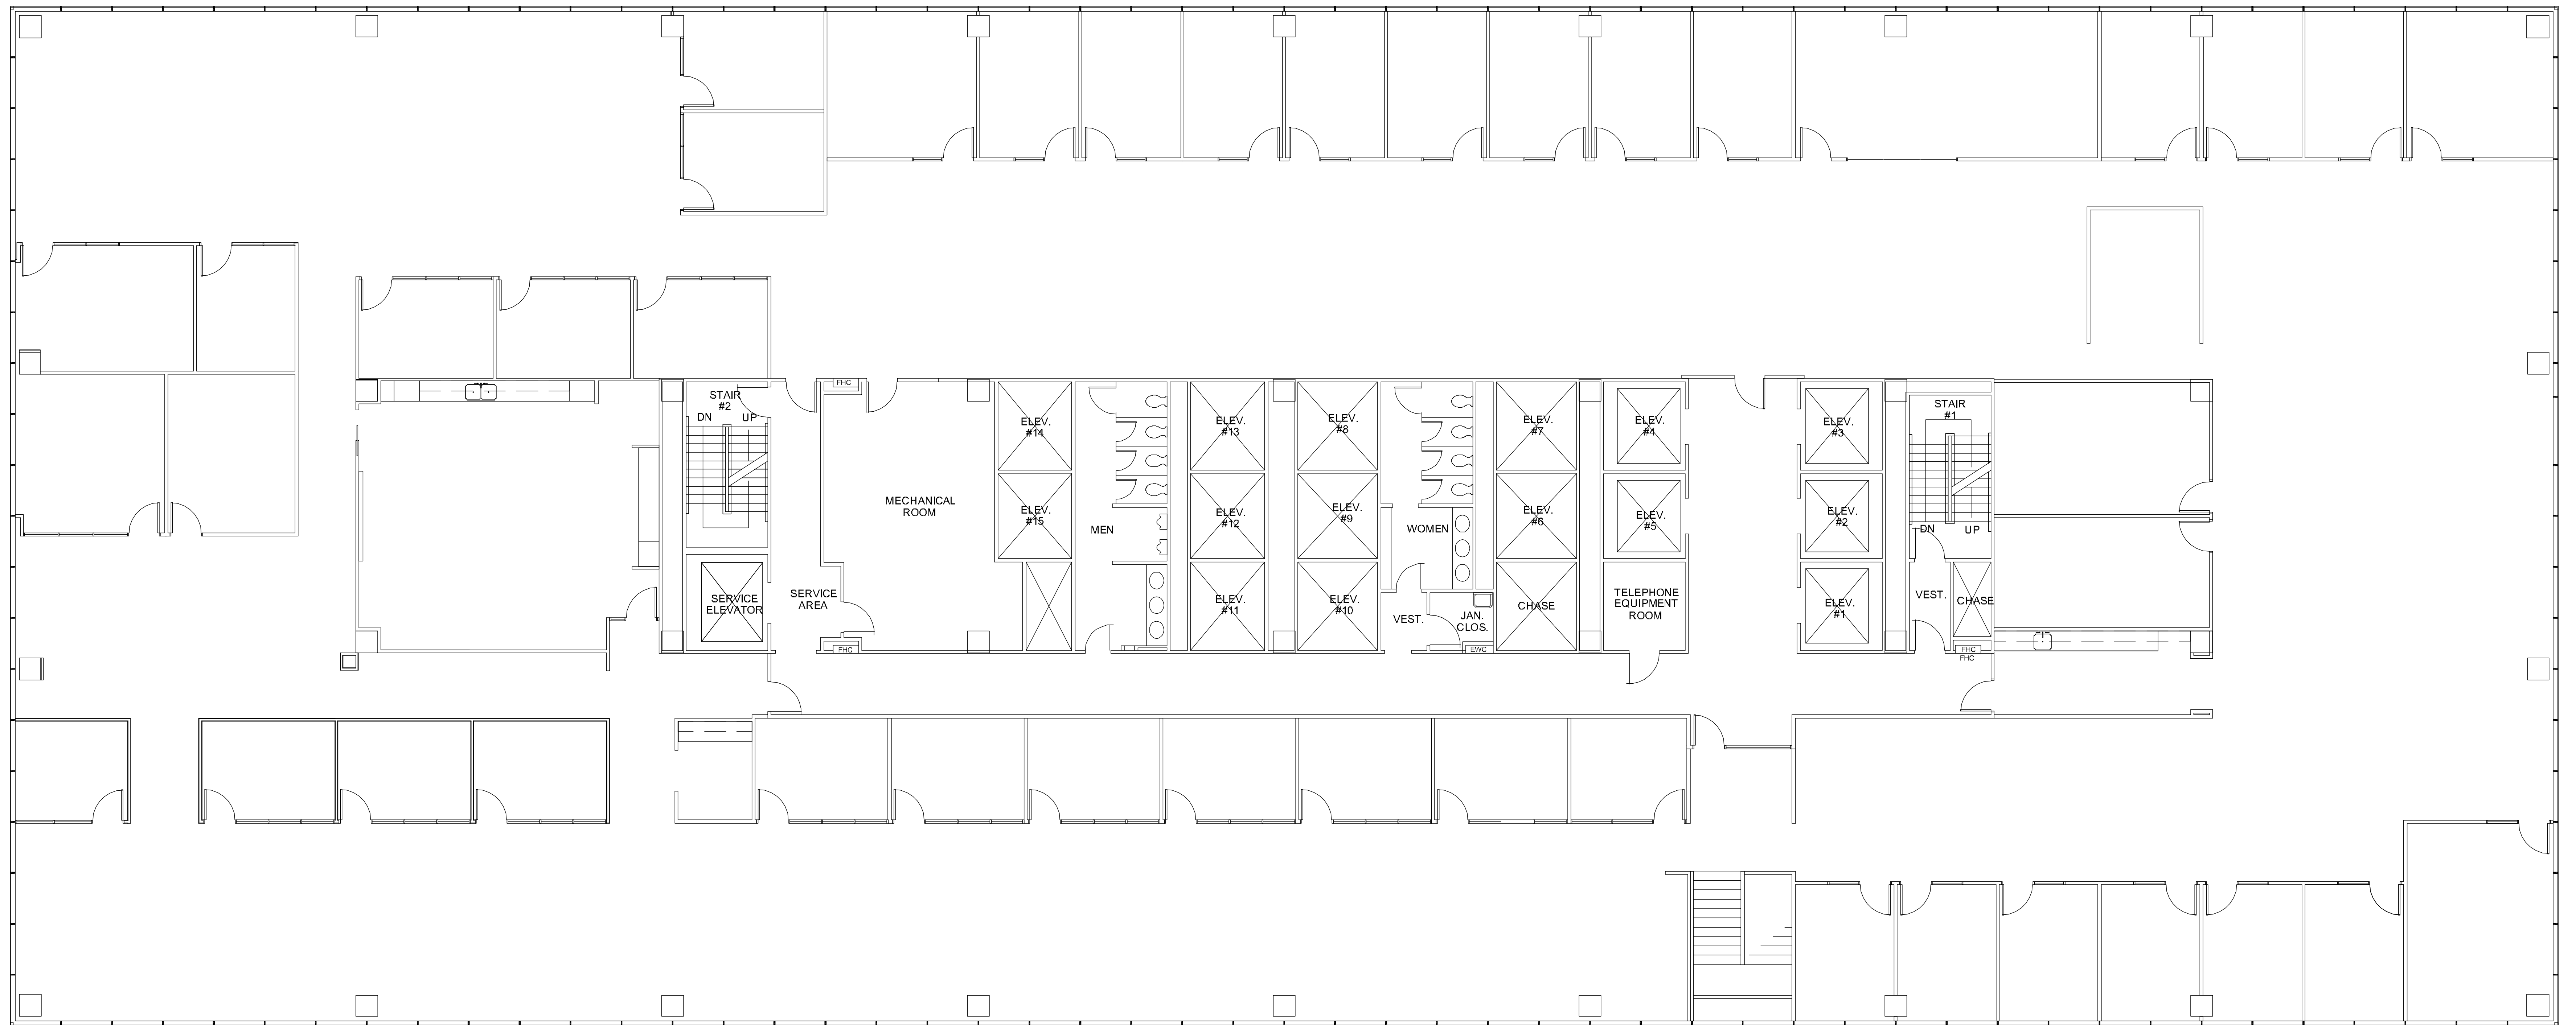

# NINE

GREENWAY PLAZA

SUITE 600 23,809 RSF

NORTH