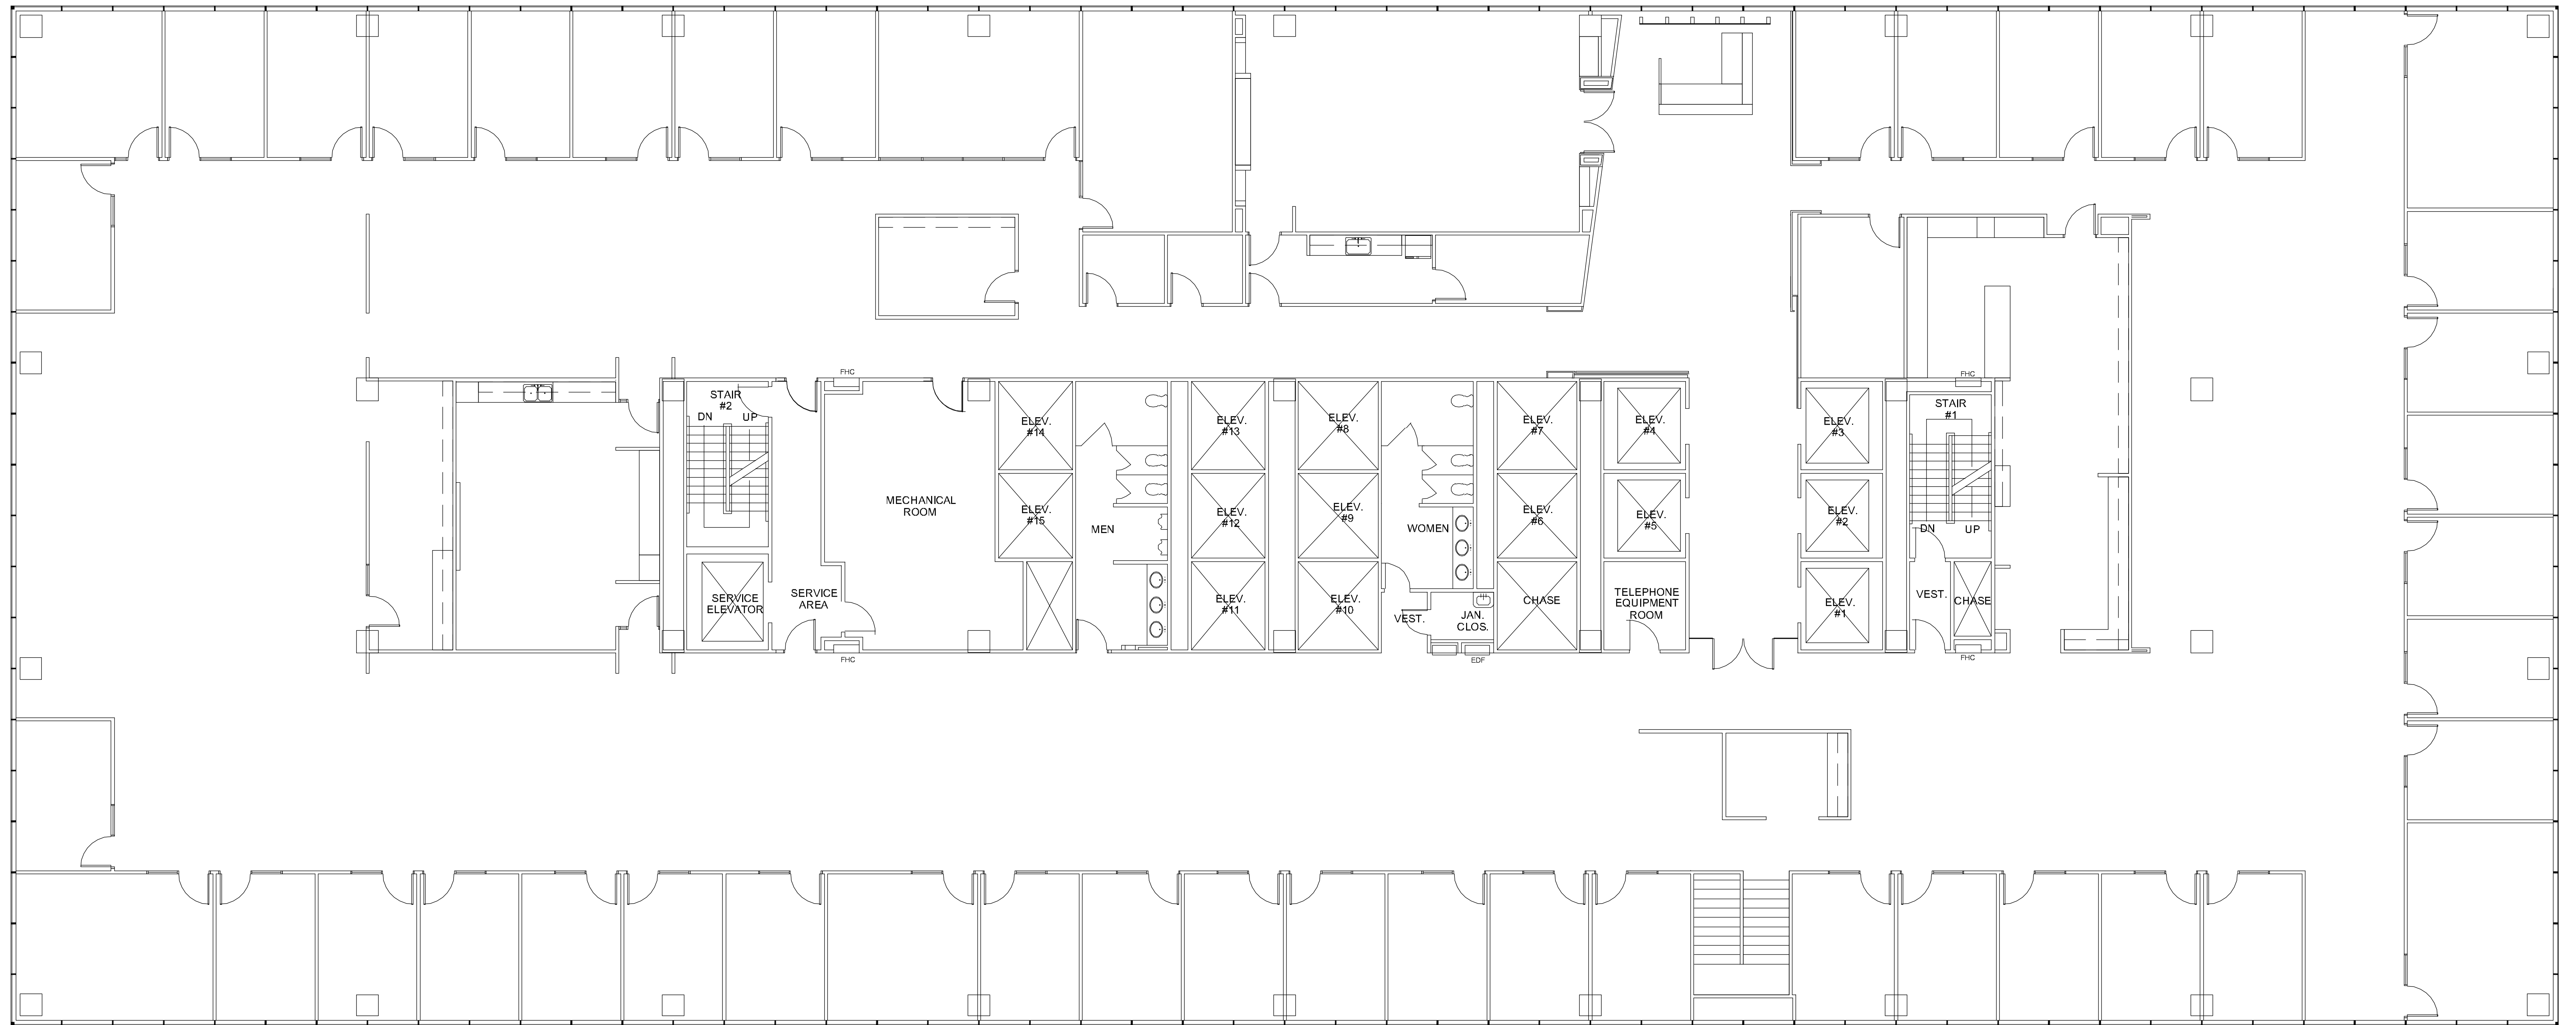

NINE

GREENWAY PLAZA

SUITE 700 23,809 RSF

NORTH