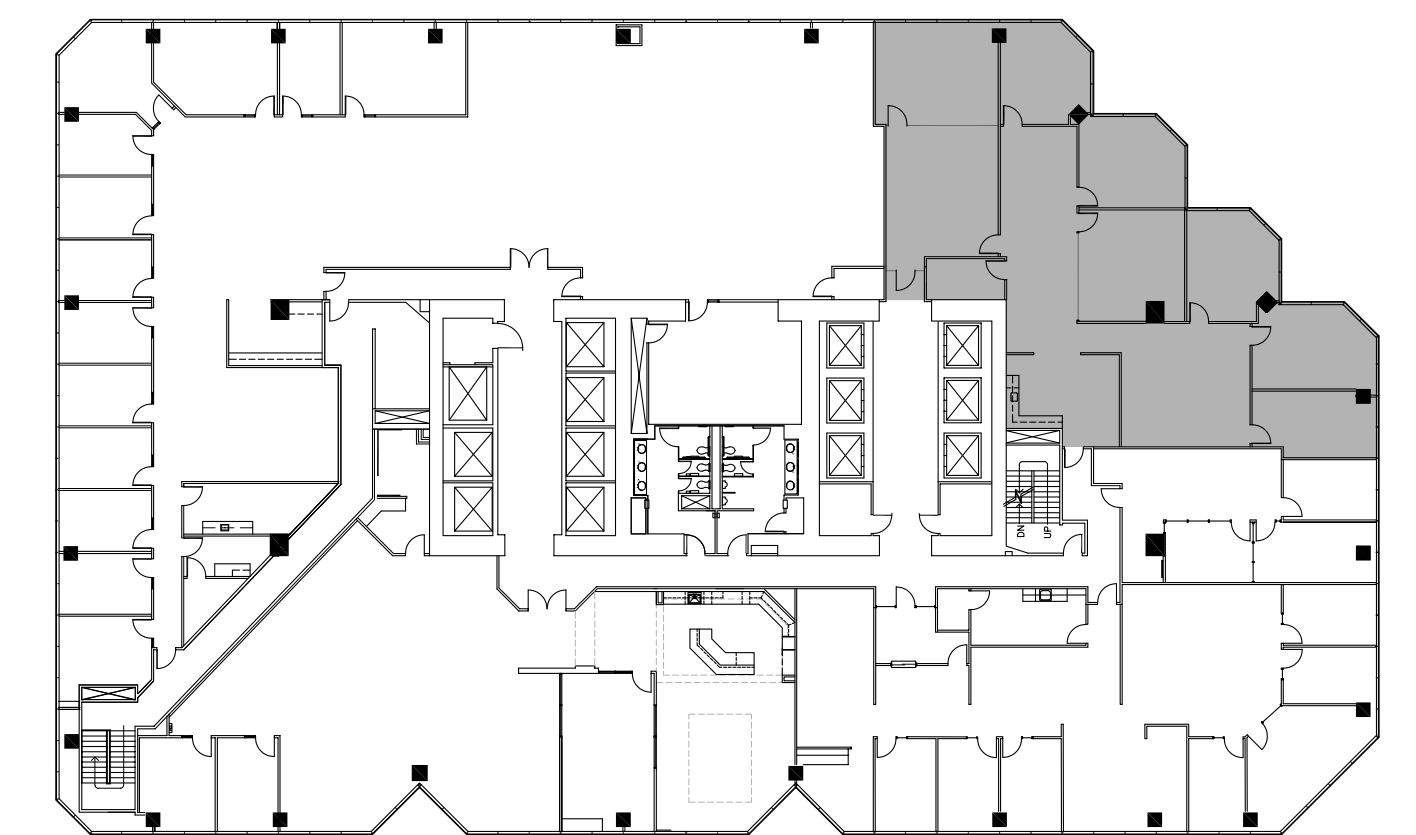

PHOENIX TOWER

AT GREENWAY PLAZA

SUITE 1100 4,235 RSF

PARKWAY

832.308.6055 | pky.com