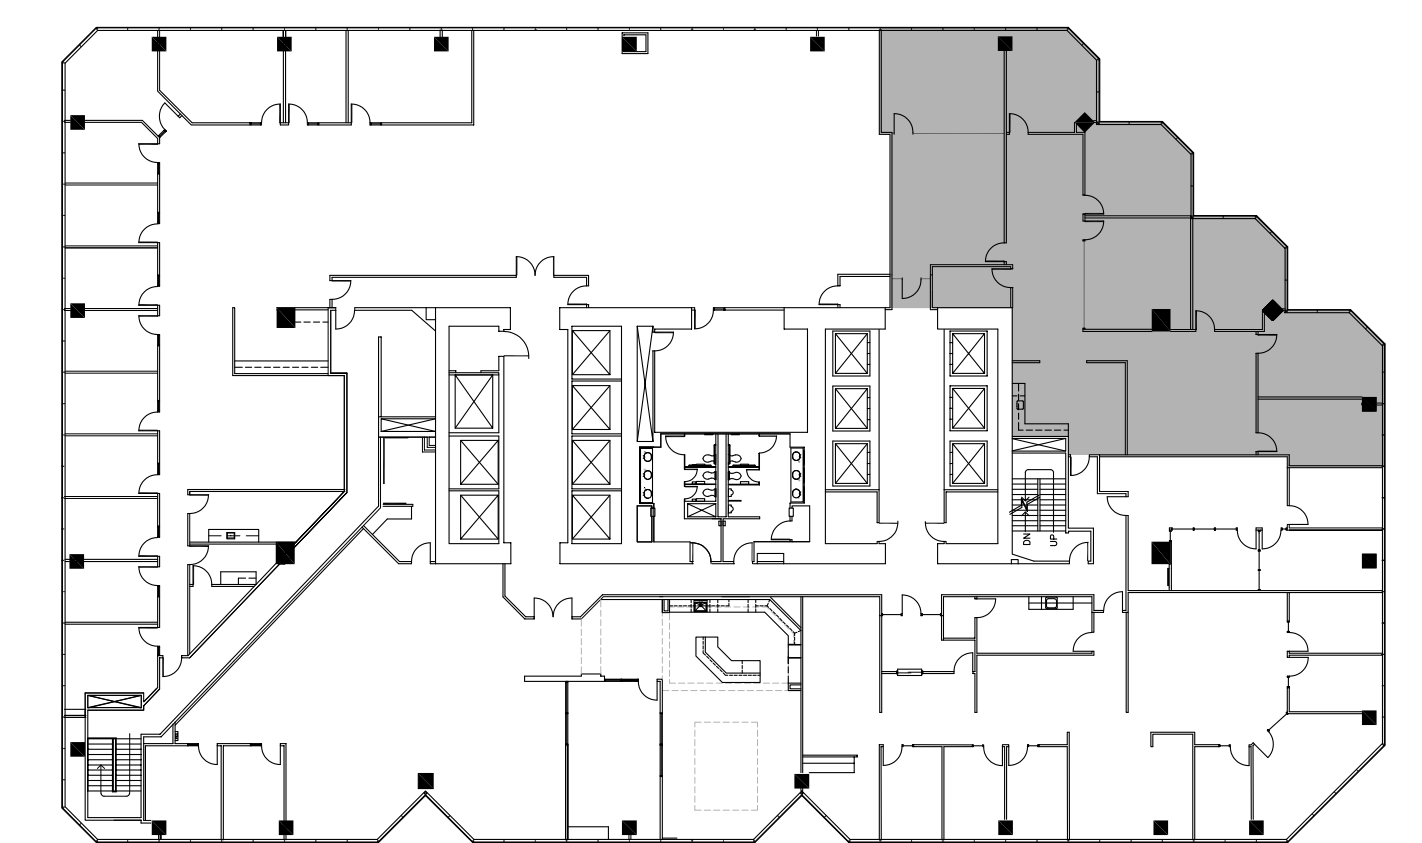

PHOENIX TOWER

AT GREENWAY PLAZA

SUITE 1100 4,235 RSF