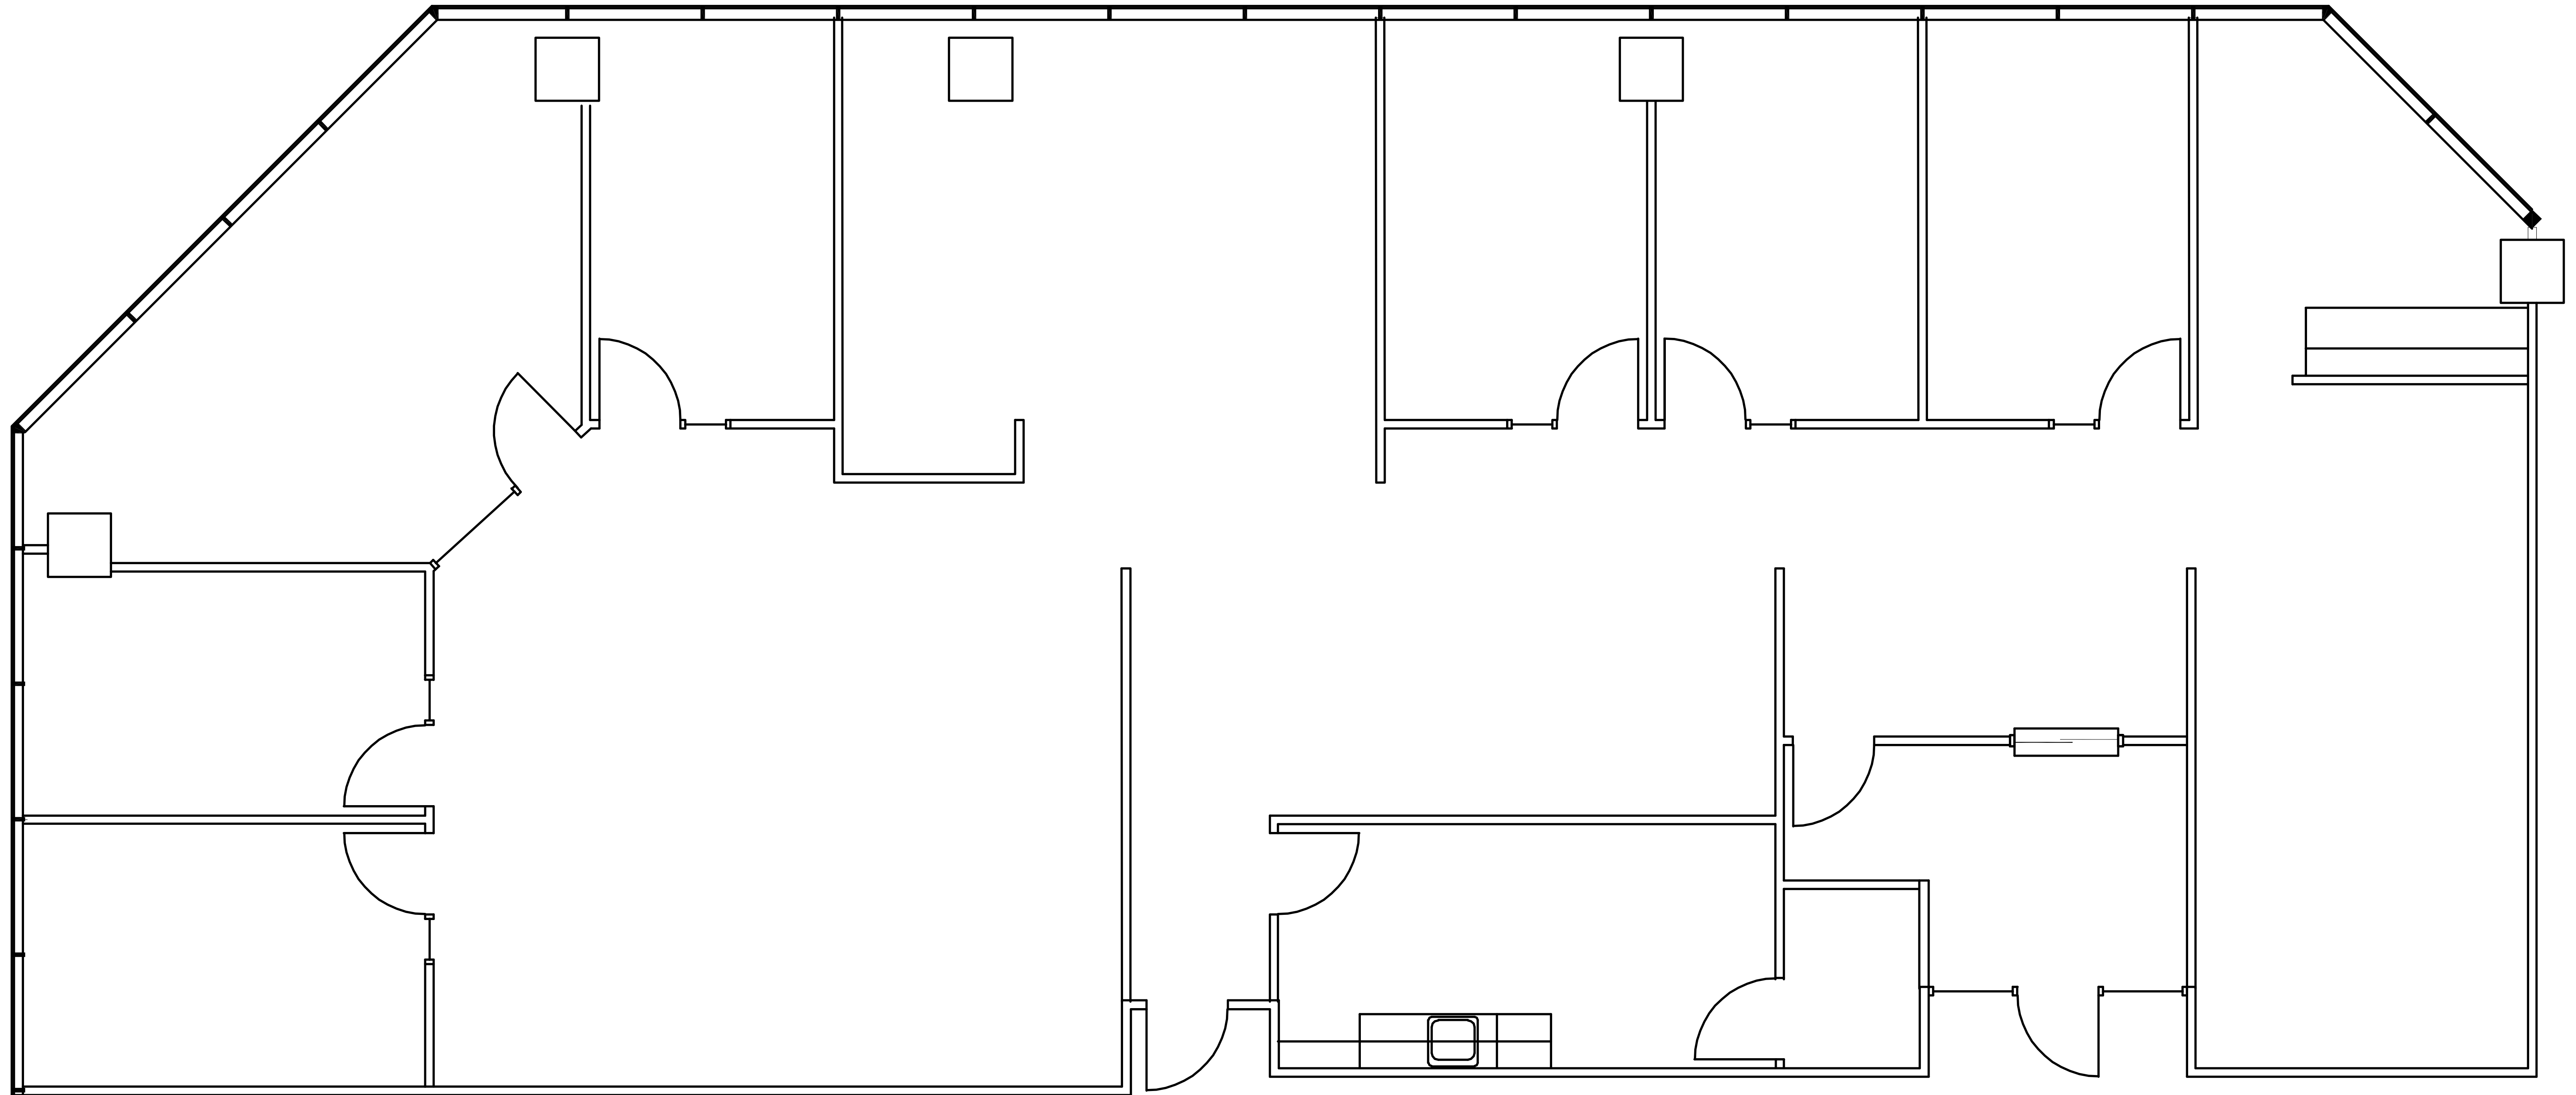

PHOENIX TOWER

AT GREENWAY PLAZA

SUITE 1130 4,240 RSF

PARKWAY

832.308.6055 | pky.com