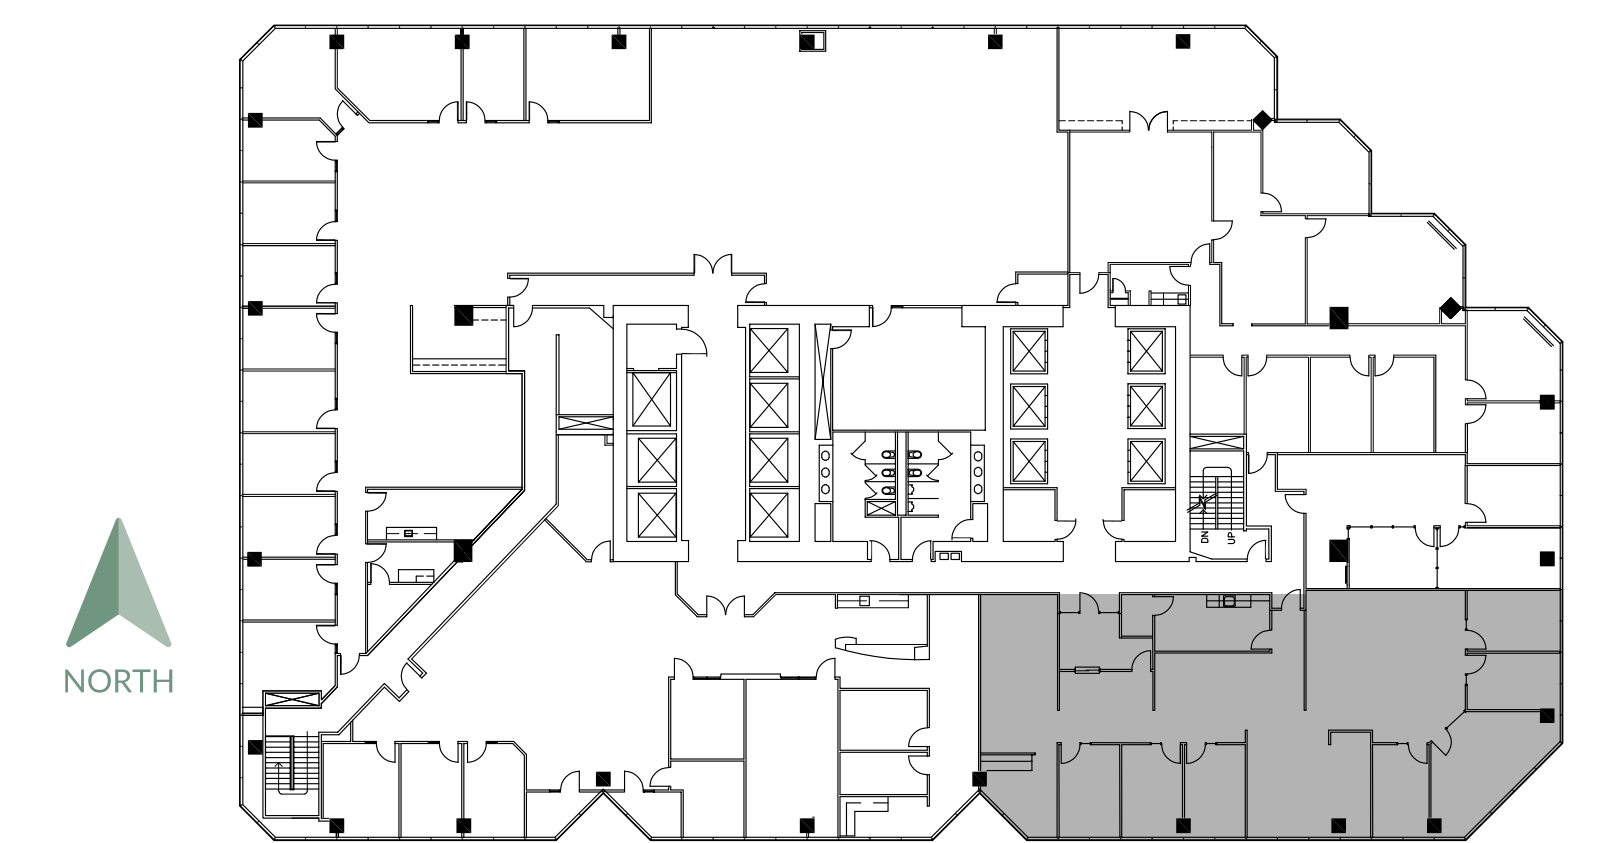

PHOENIX TOWER

AT GREENWAY PLAZA

SUITE 1130 4,240 RSF

PARKWAY

832.308.6055 | pky.com