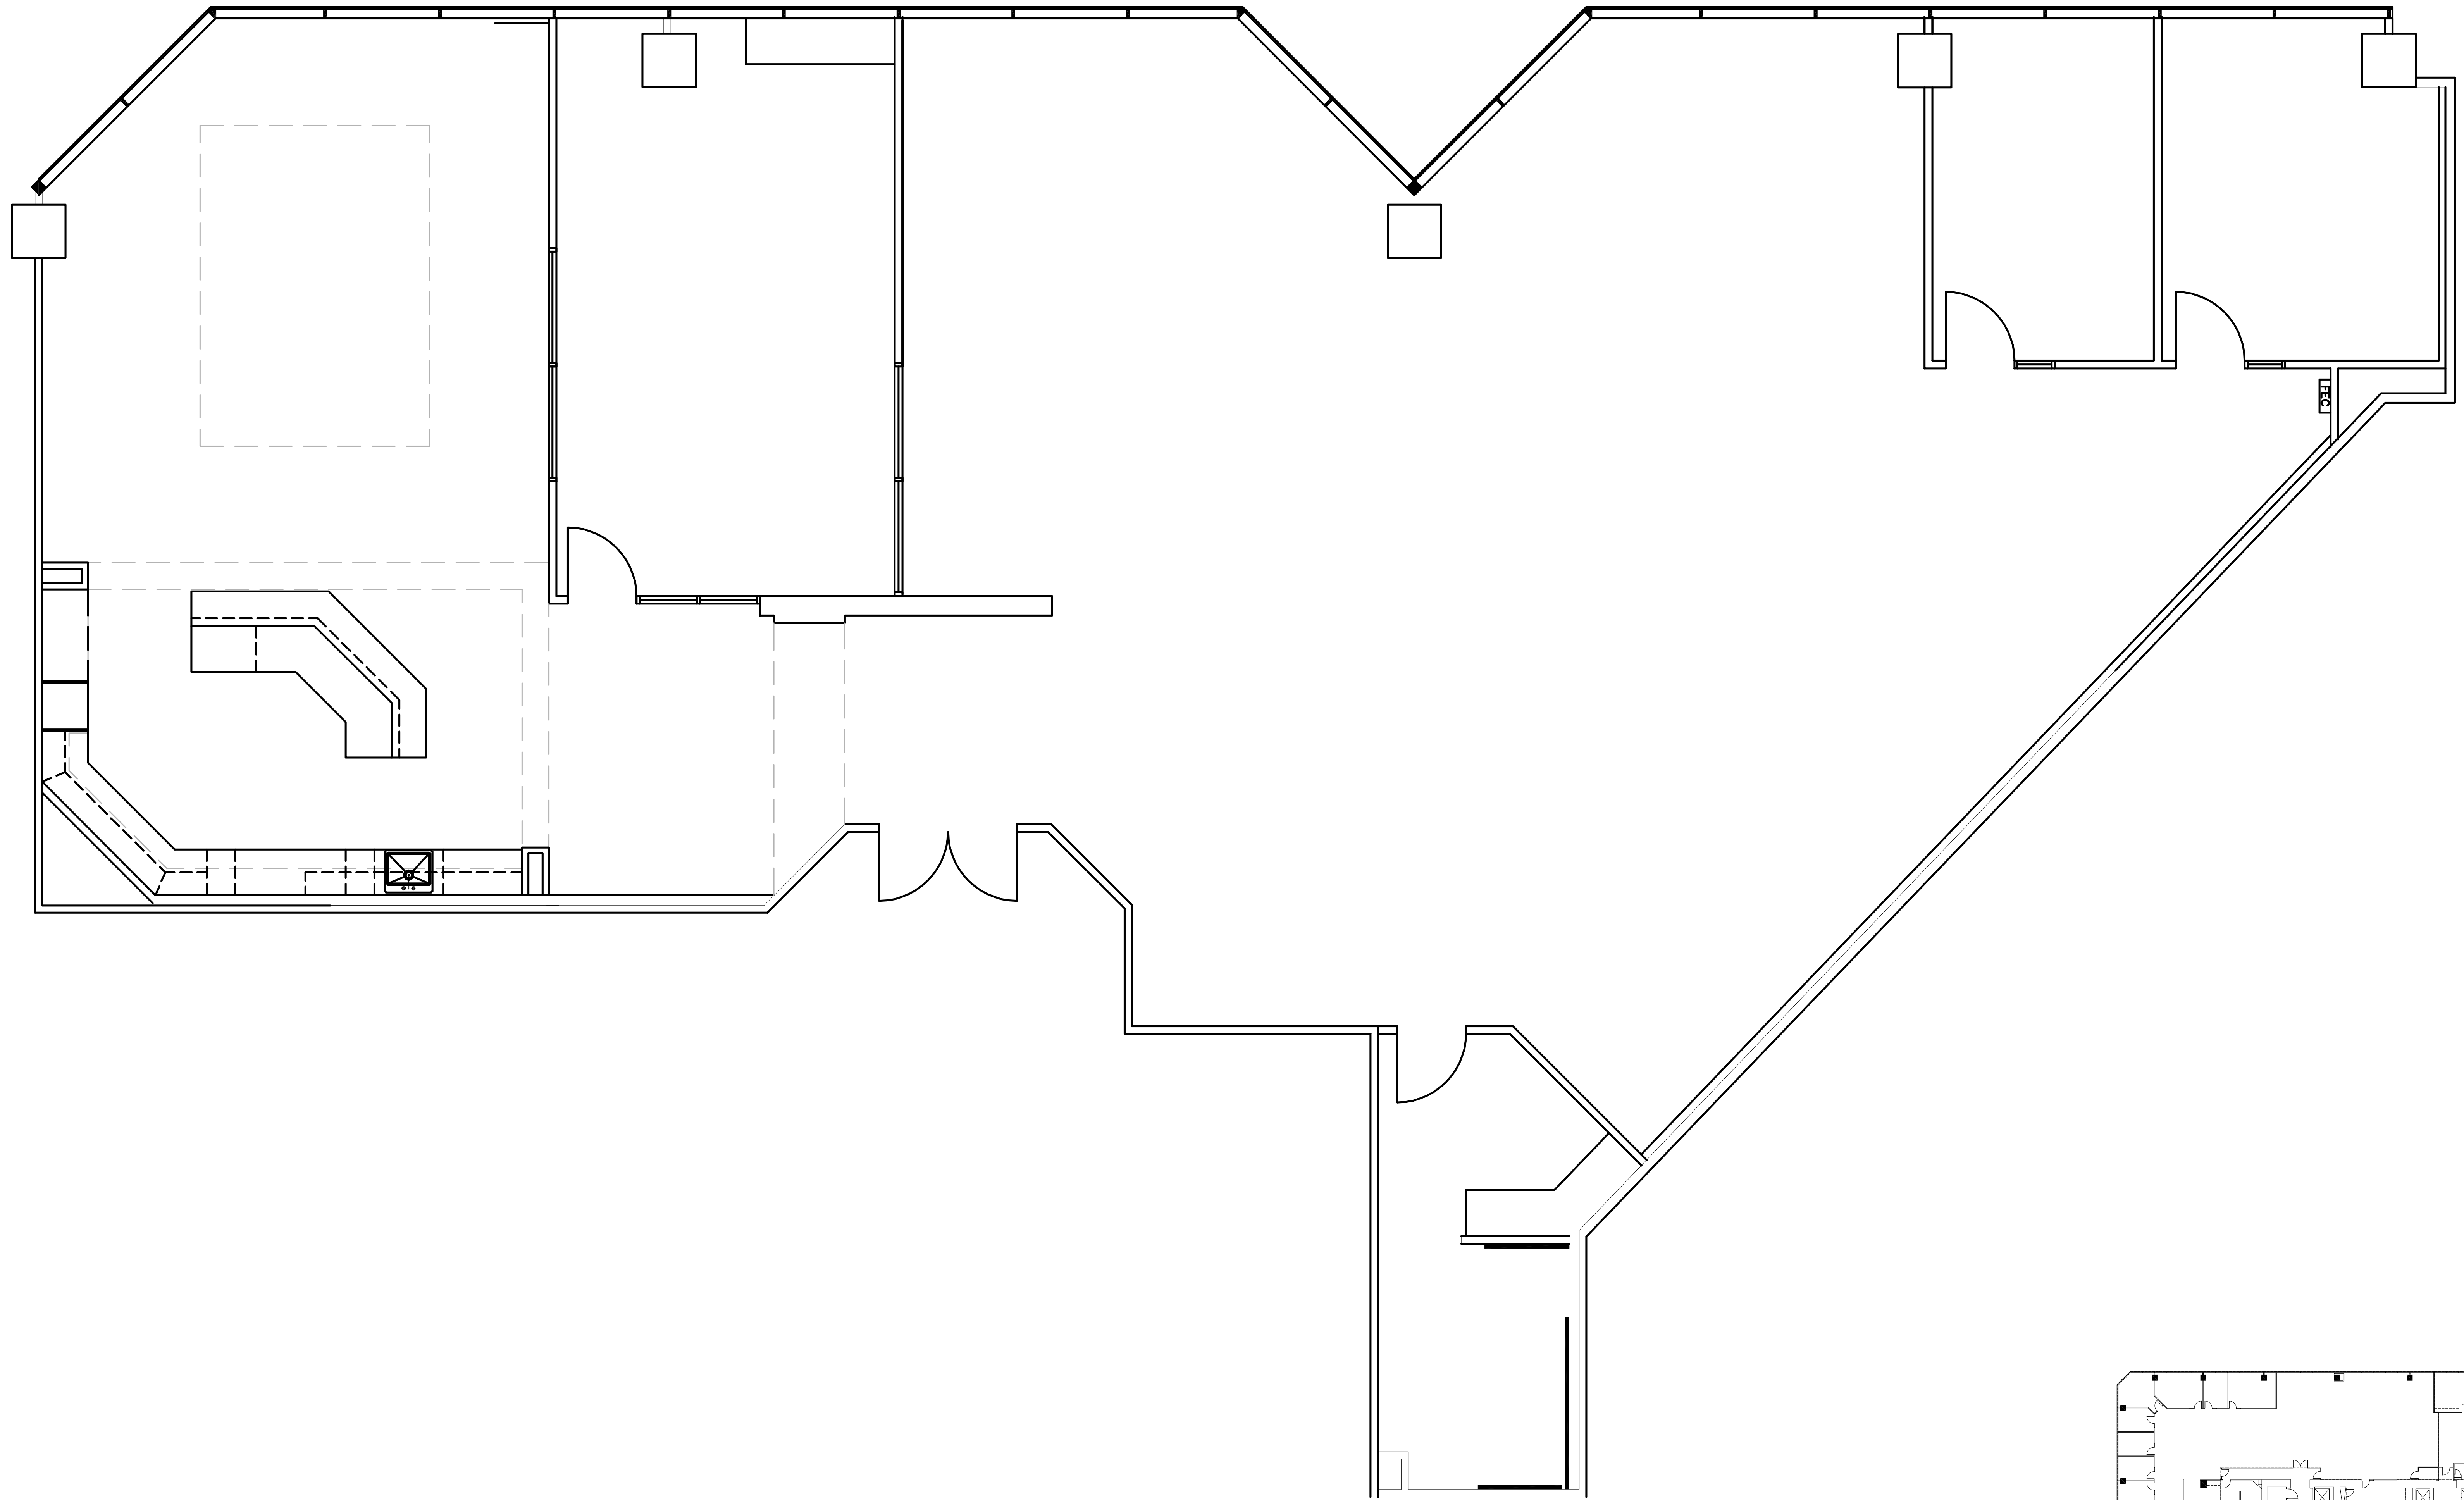

PHOENIX TOWER

AT GREENWAY PLAZA

SUITE 1150 4,915 RSF

PARKWAY

832.308.6055 | pky.com