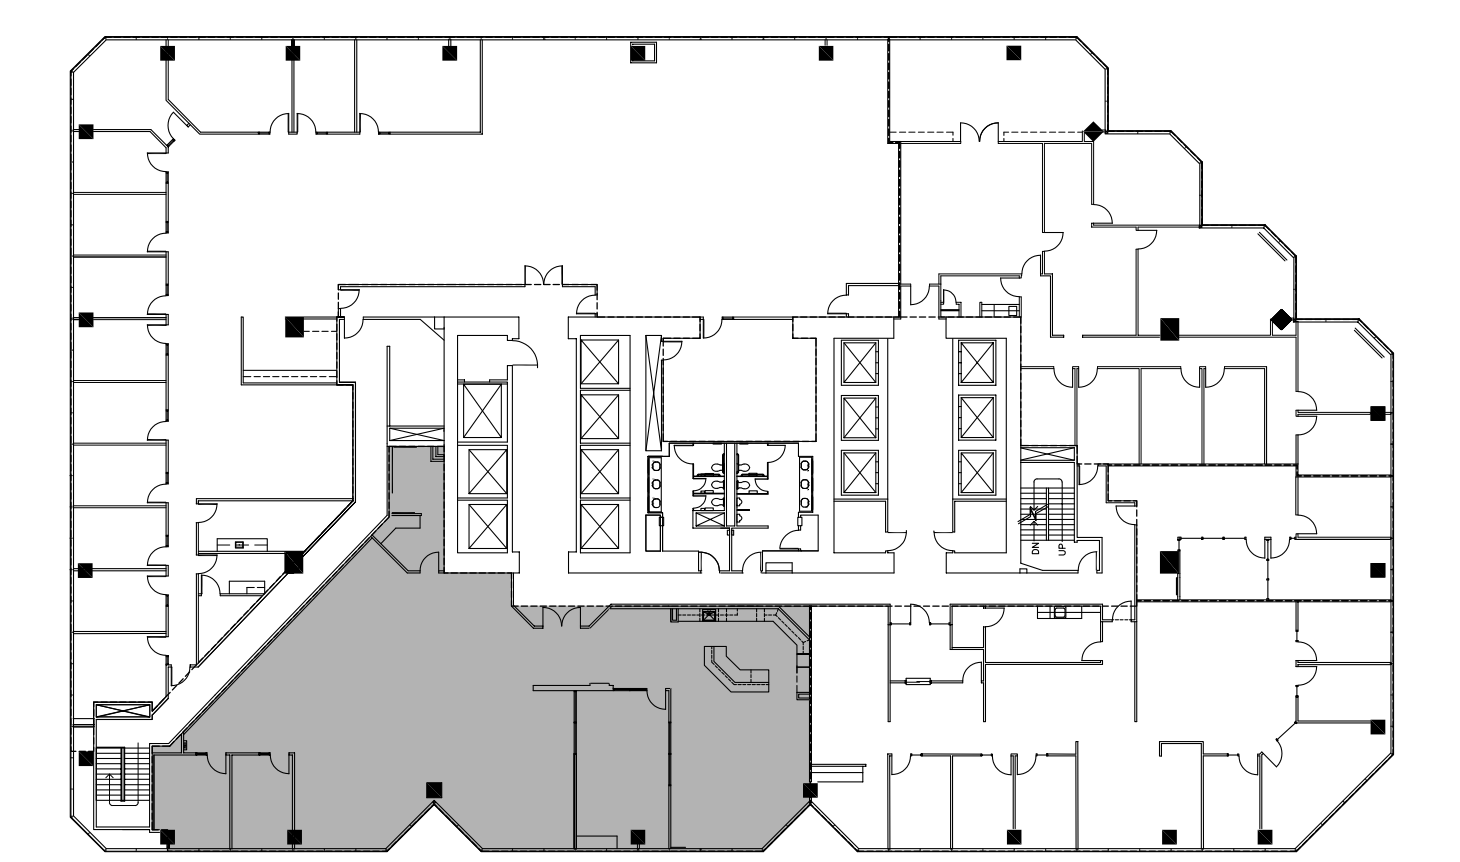

PHOENIX TOWER

AT GREENWAY PLAZA

SUITE 1150 4,915 RSF

PARKWAY

832.308.6055 | pky.com