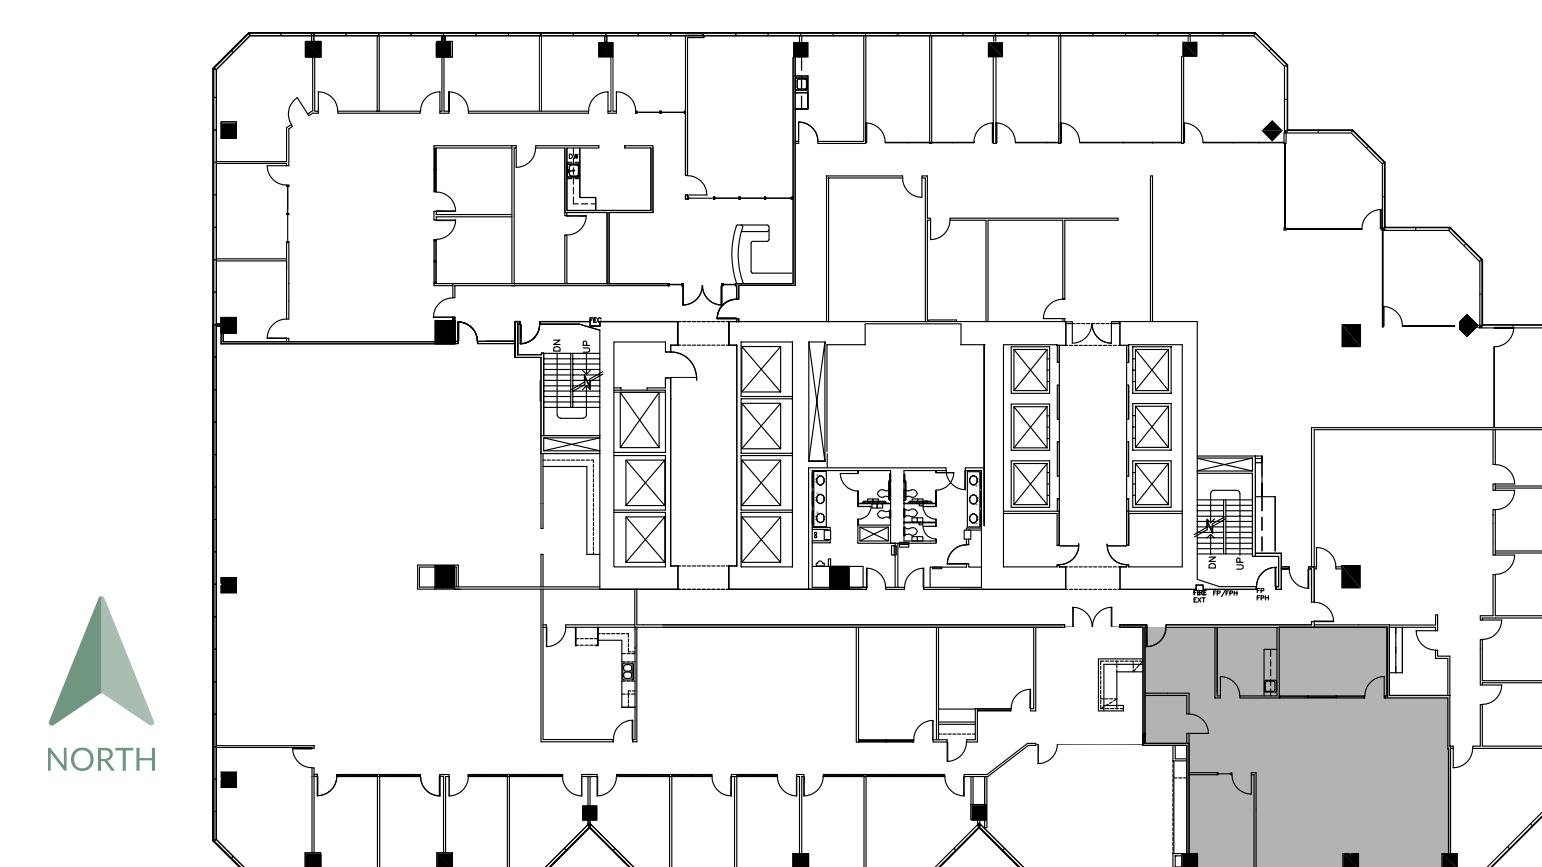

PHOENIX TOWER

AT GREENWAY PLAZA

SUITE 1220 1,921 RSF

PARKWAY

832.308.6055 | pky.com