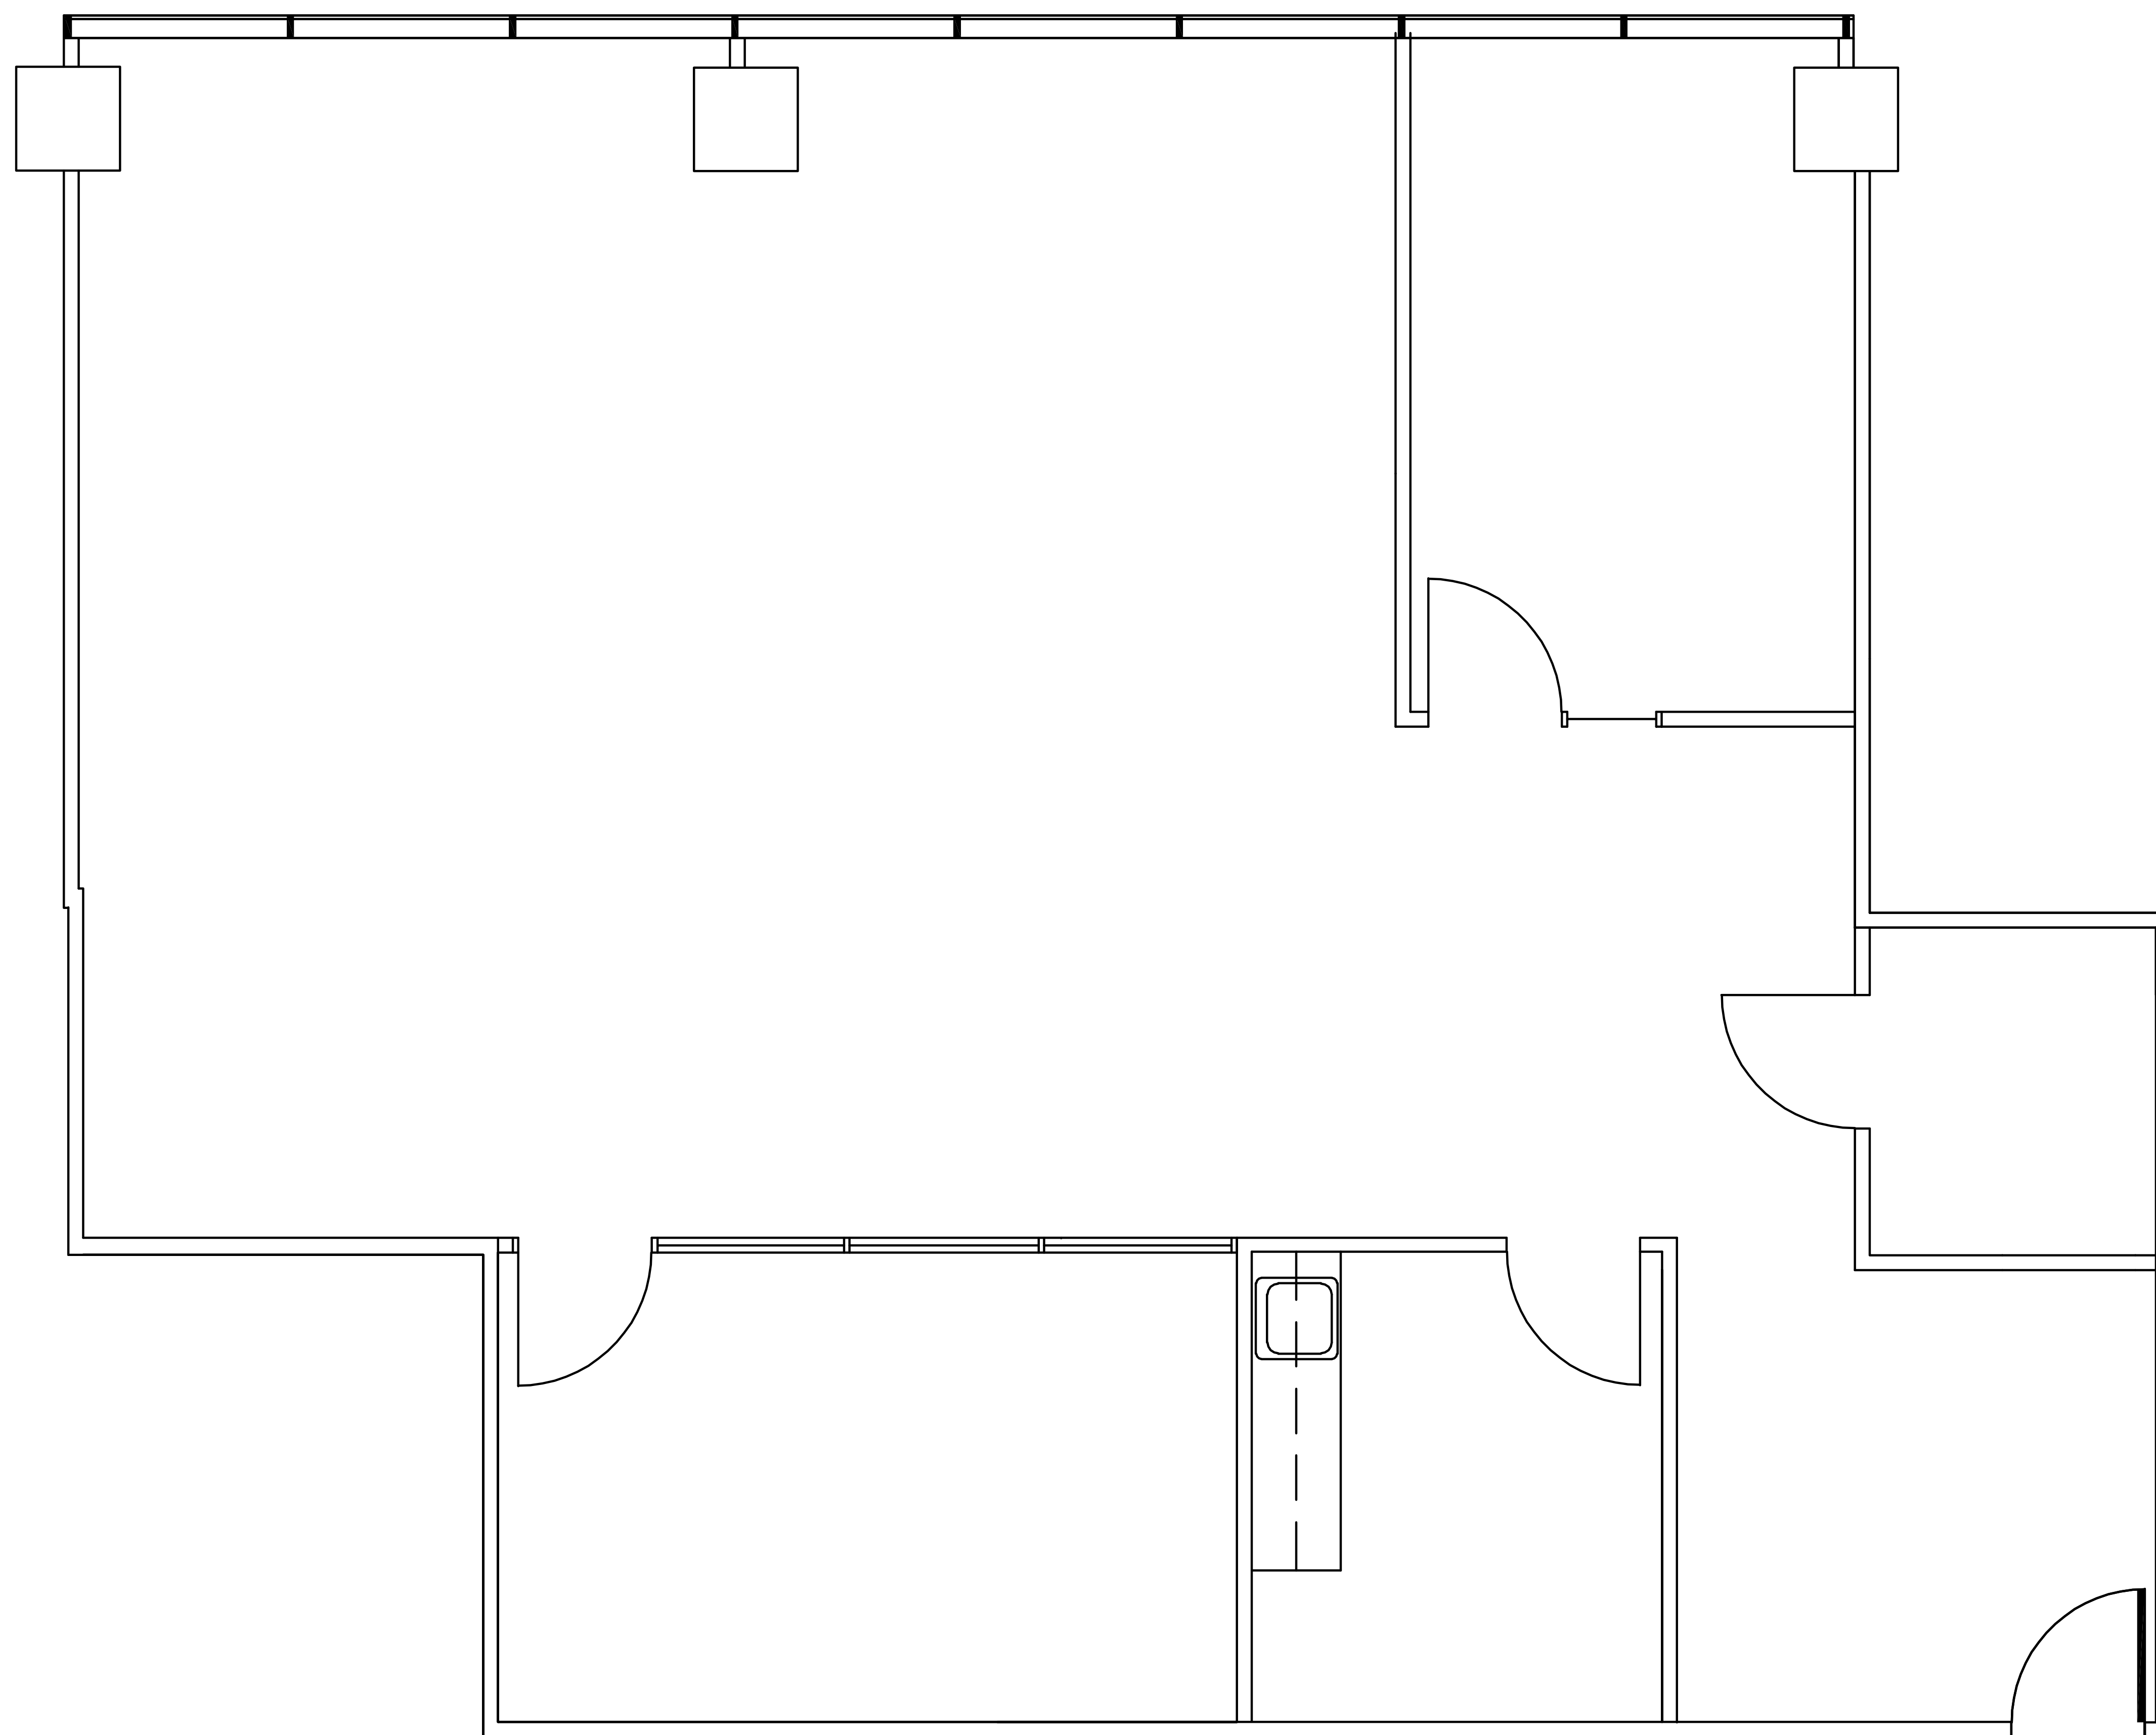

PHOENIX TOWER

AT GREENWAY PLAZA

SUITE 1220 1,921 RSF

PARKWAY

832.308.6055 | pky.com