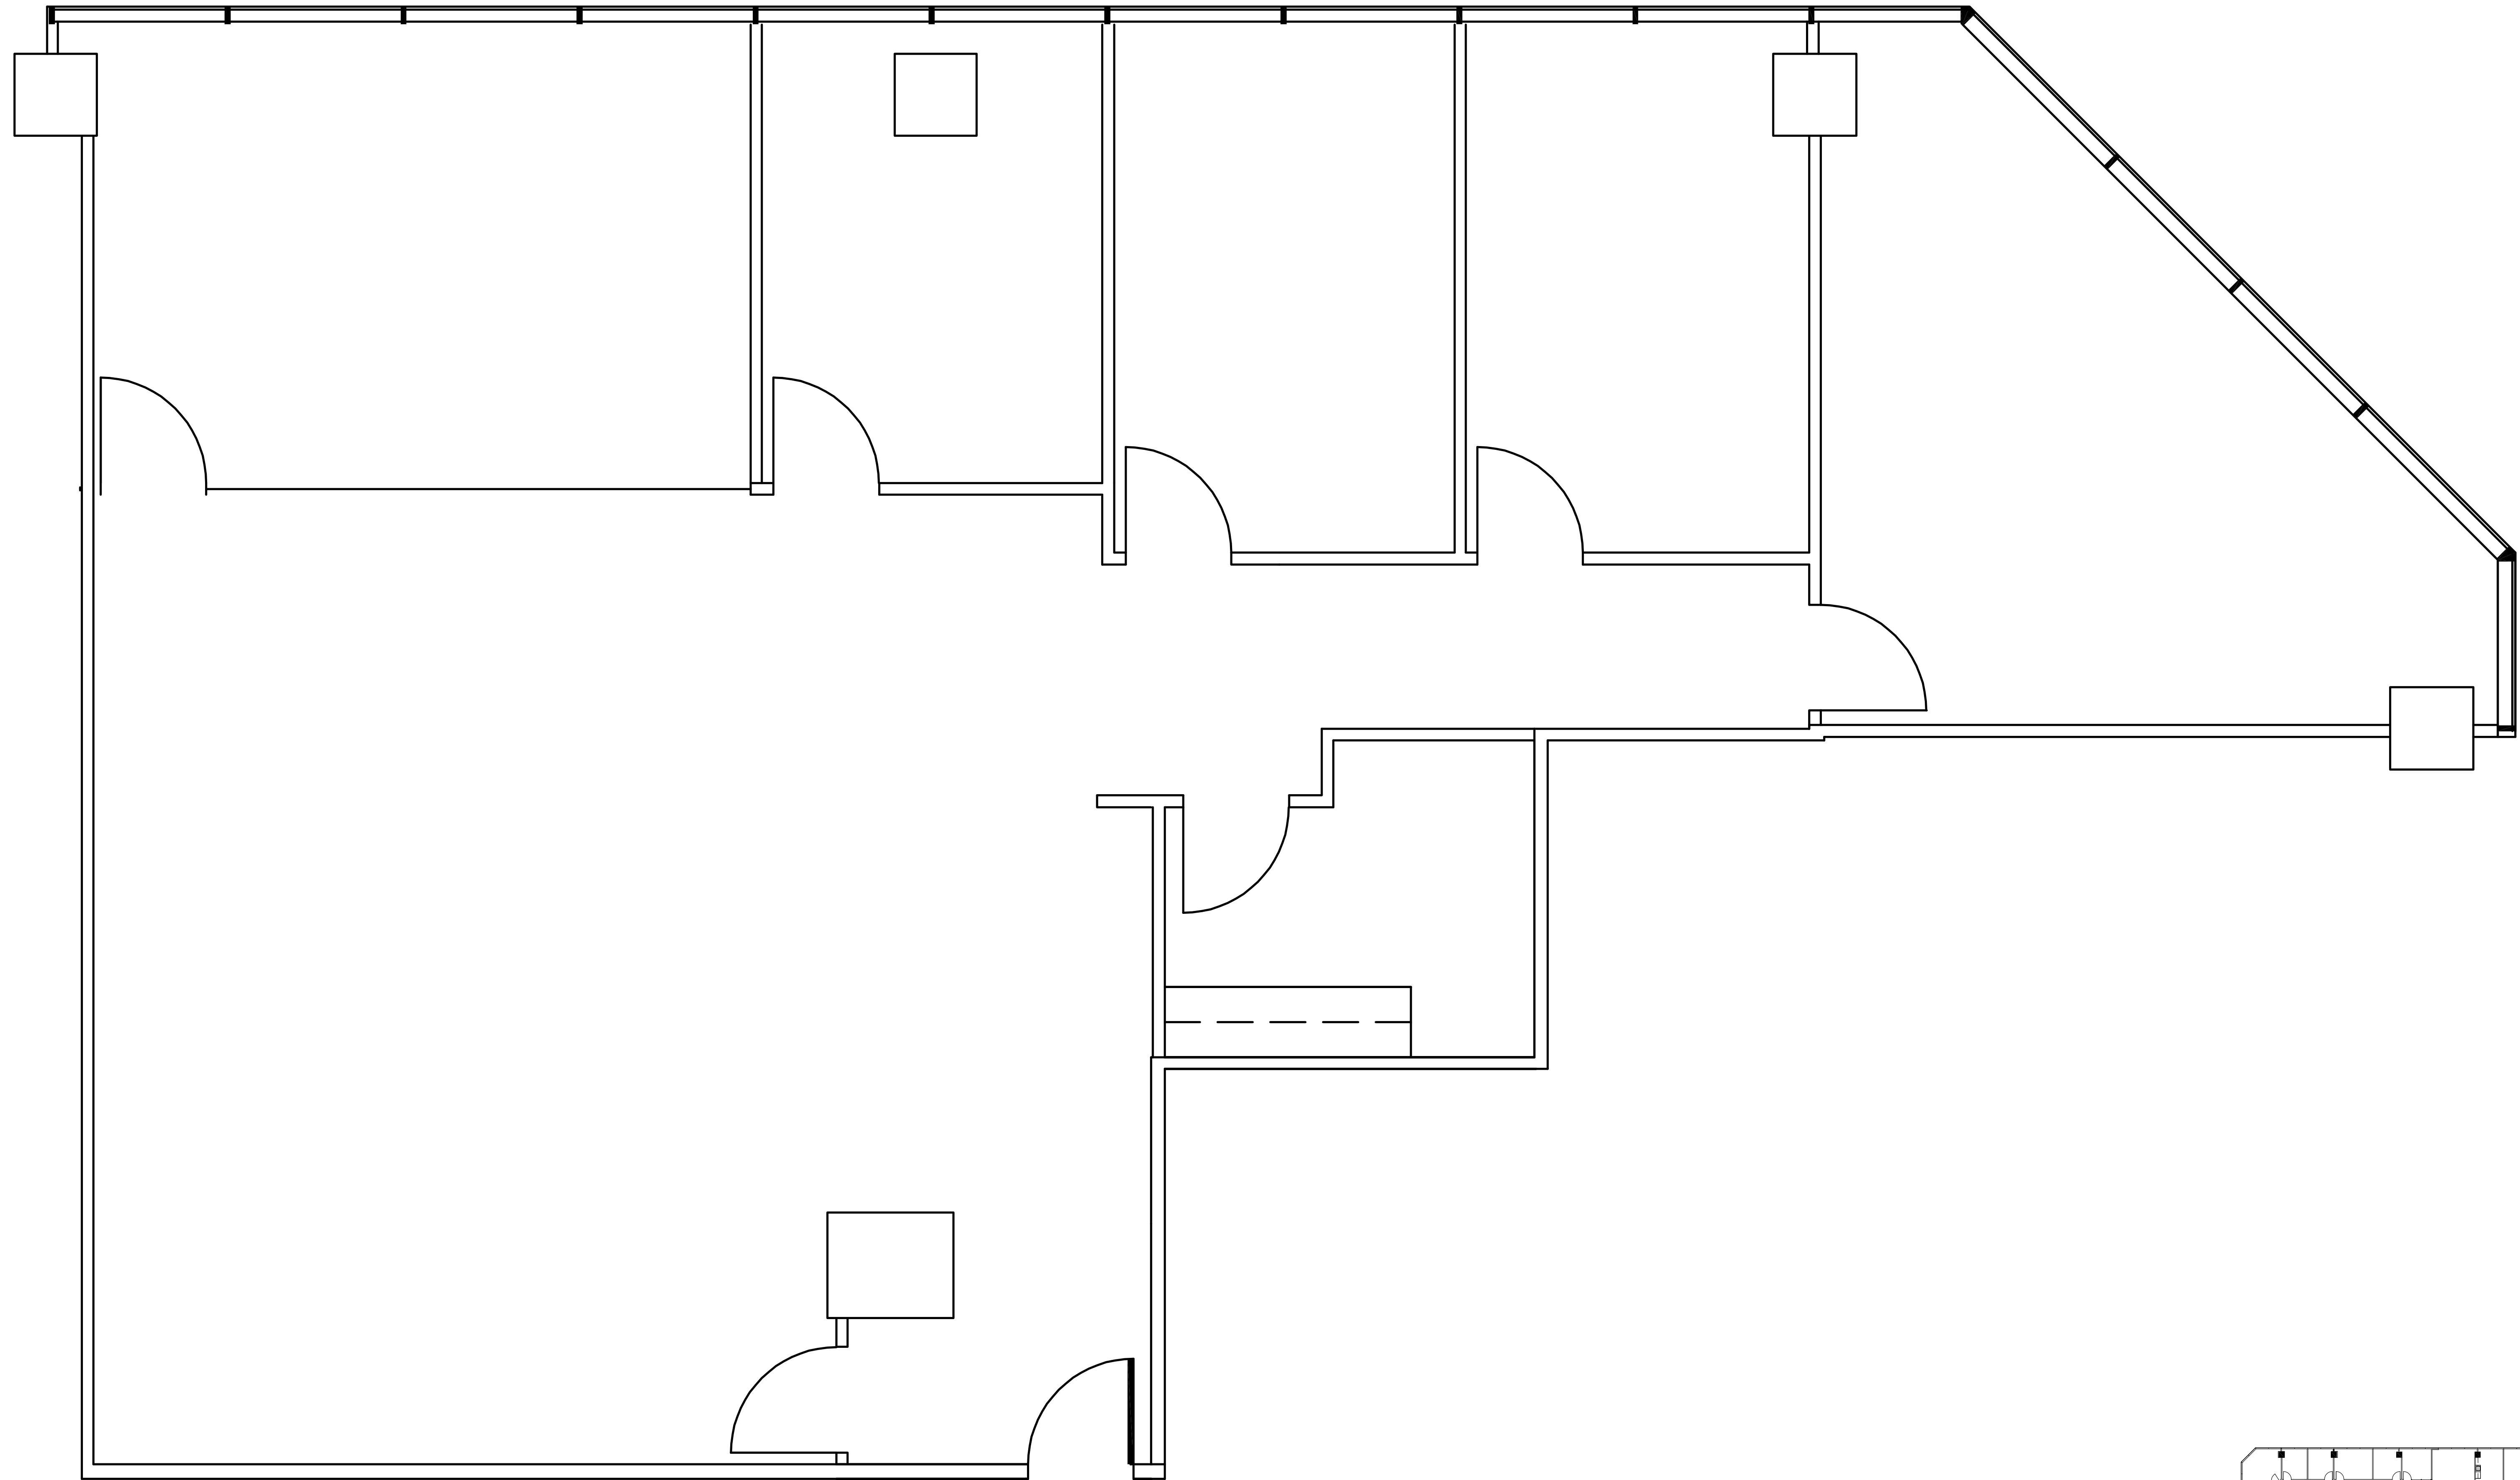

PHOENIX TOWER

AT GREENWAY PLAZA

SUITE 1230 2,500 RSF

PARKWAY

832.308.6055 | pky.com