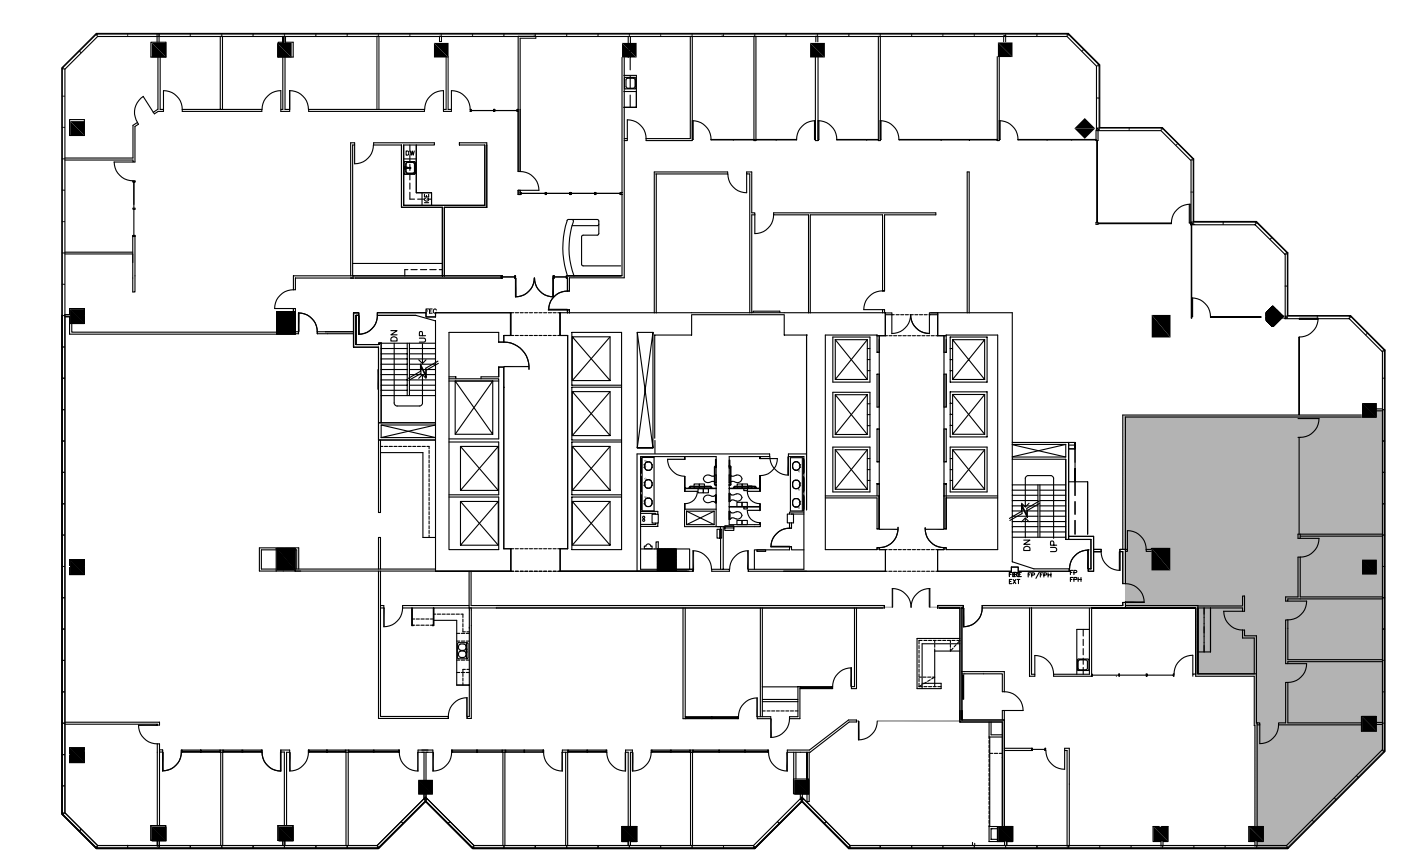

PHOENIX TOWER

AT GREENWAY PLAZA

SUITE 1230 2,500 RSF

PARKWAY

832.308.6055 | pky.com