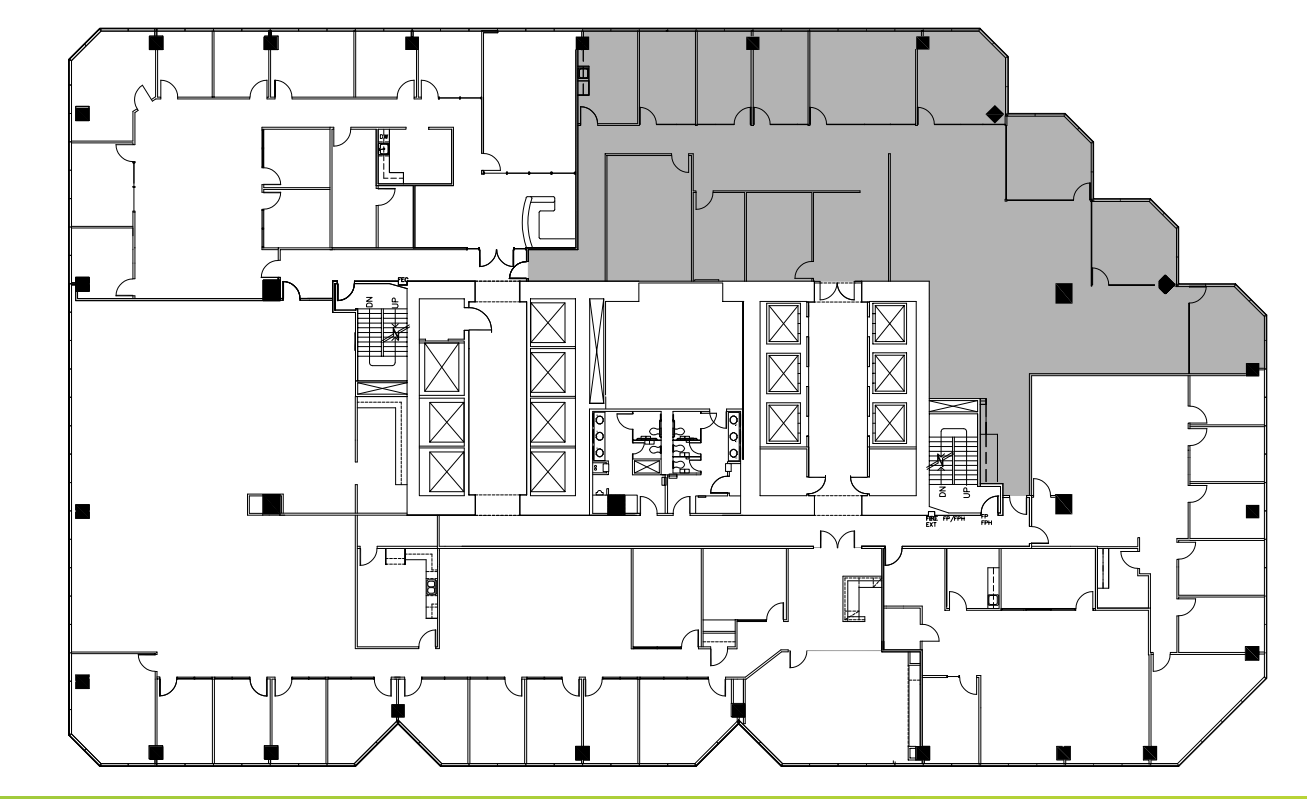

PHOENIX TOWER

AT GREENWAY PLAZA

SUITE 1250 6,381 RSF

PARKWAY

832.308.6055 | pky.com