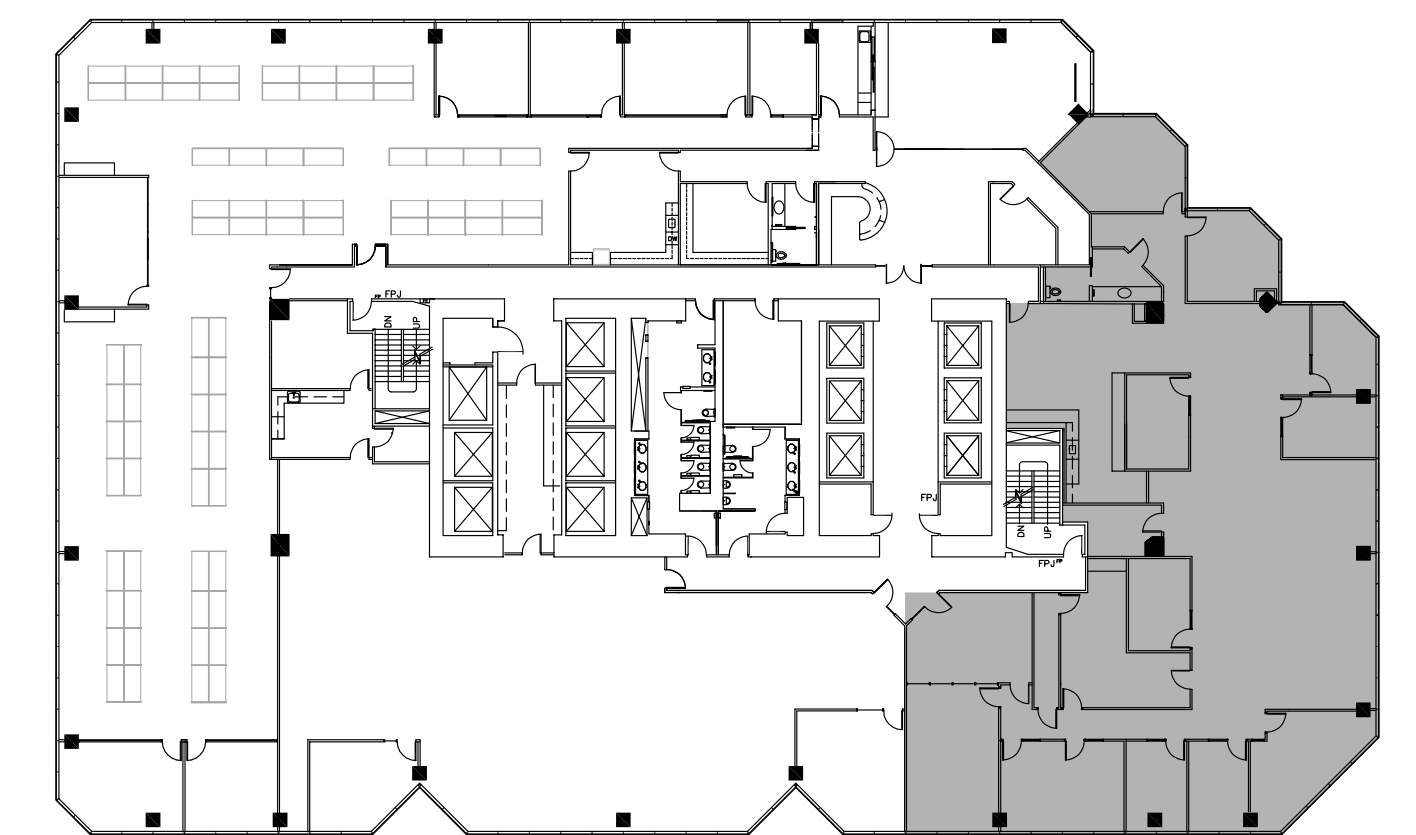

# PHOENIX TOWER

AT GREENWAY PLAZA

SUITE 1350 7,263 RSF