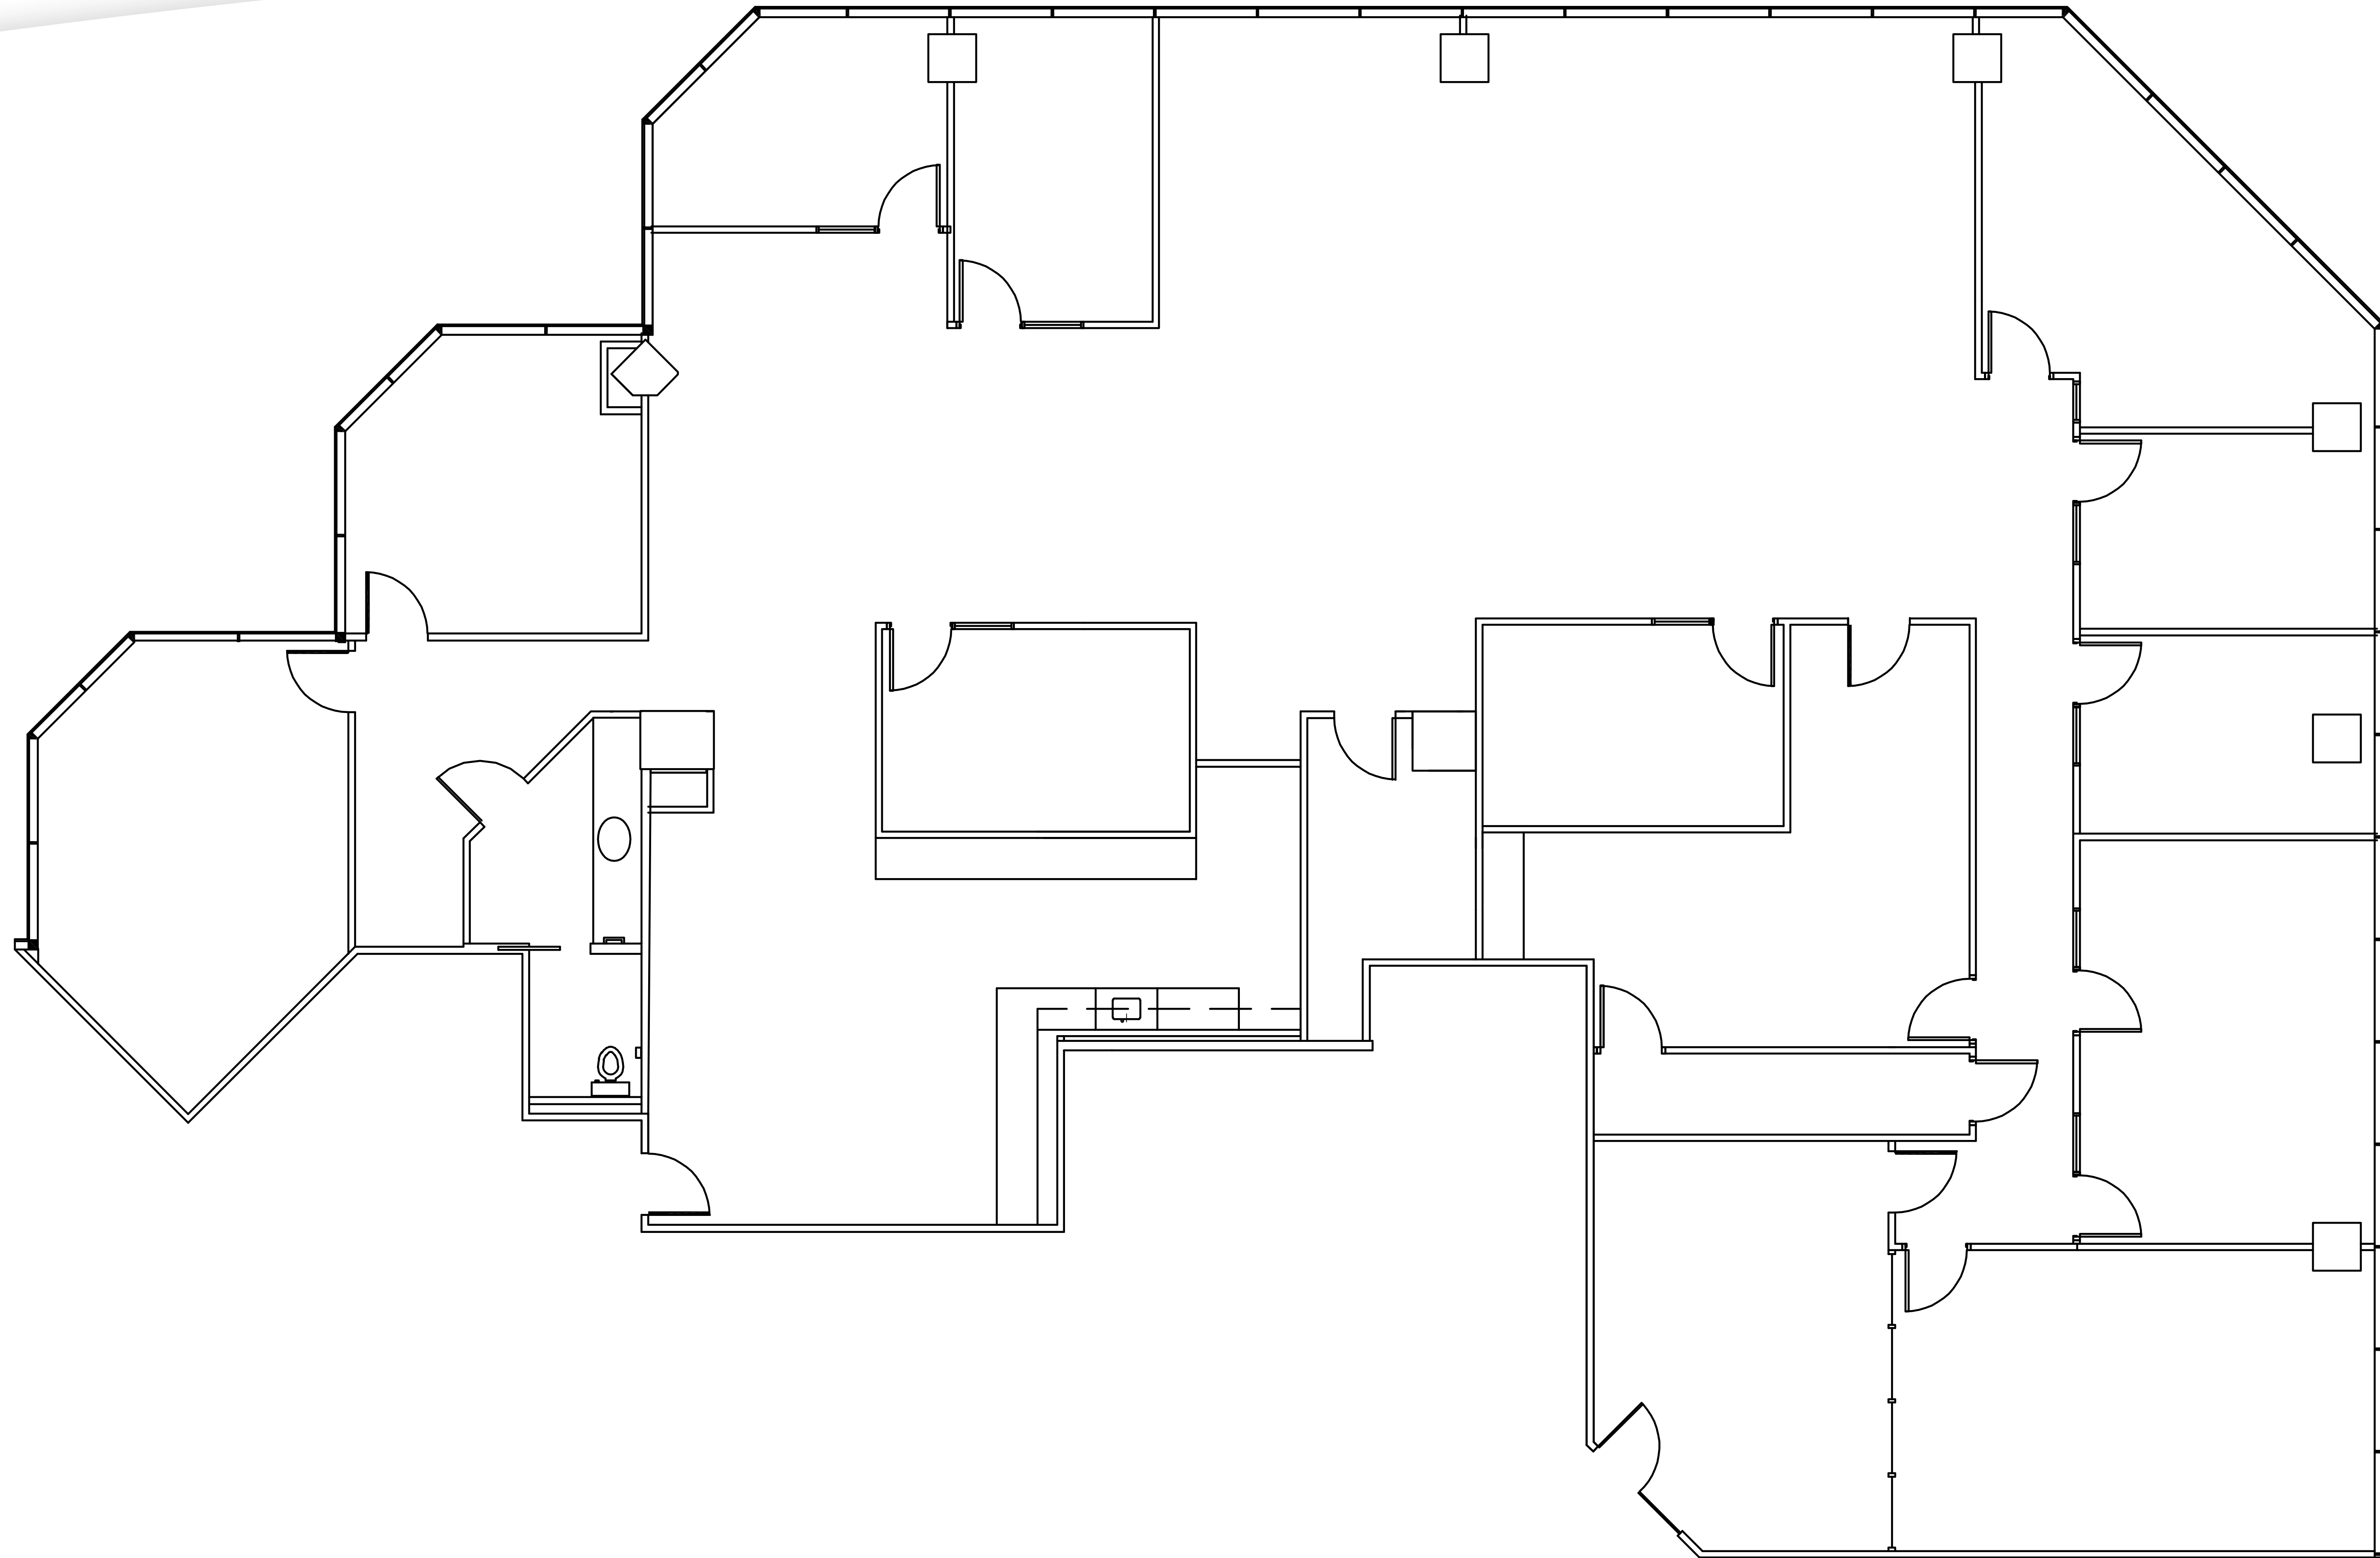

# PHOENIX TOWER

AT GREENWAY PLAZA

SUITE 1350 7,263 RSF