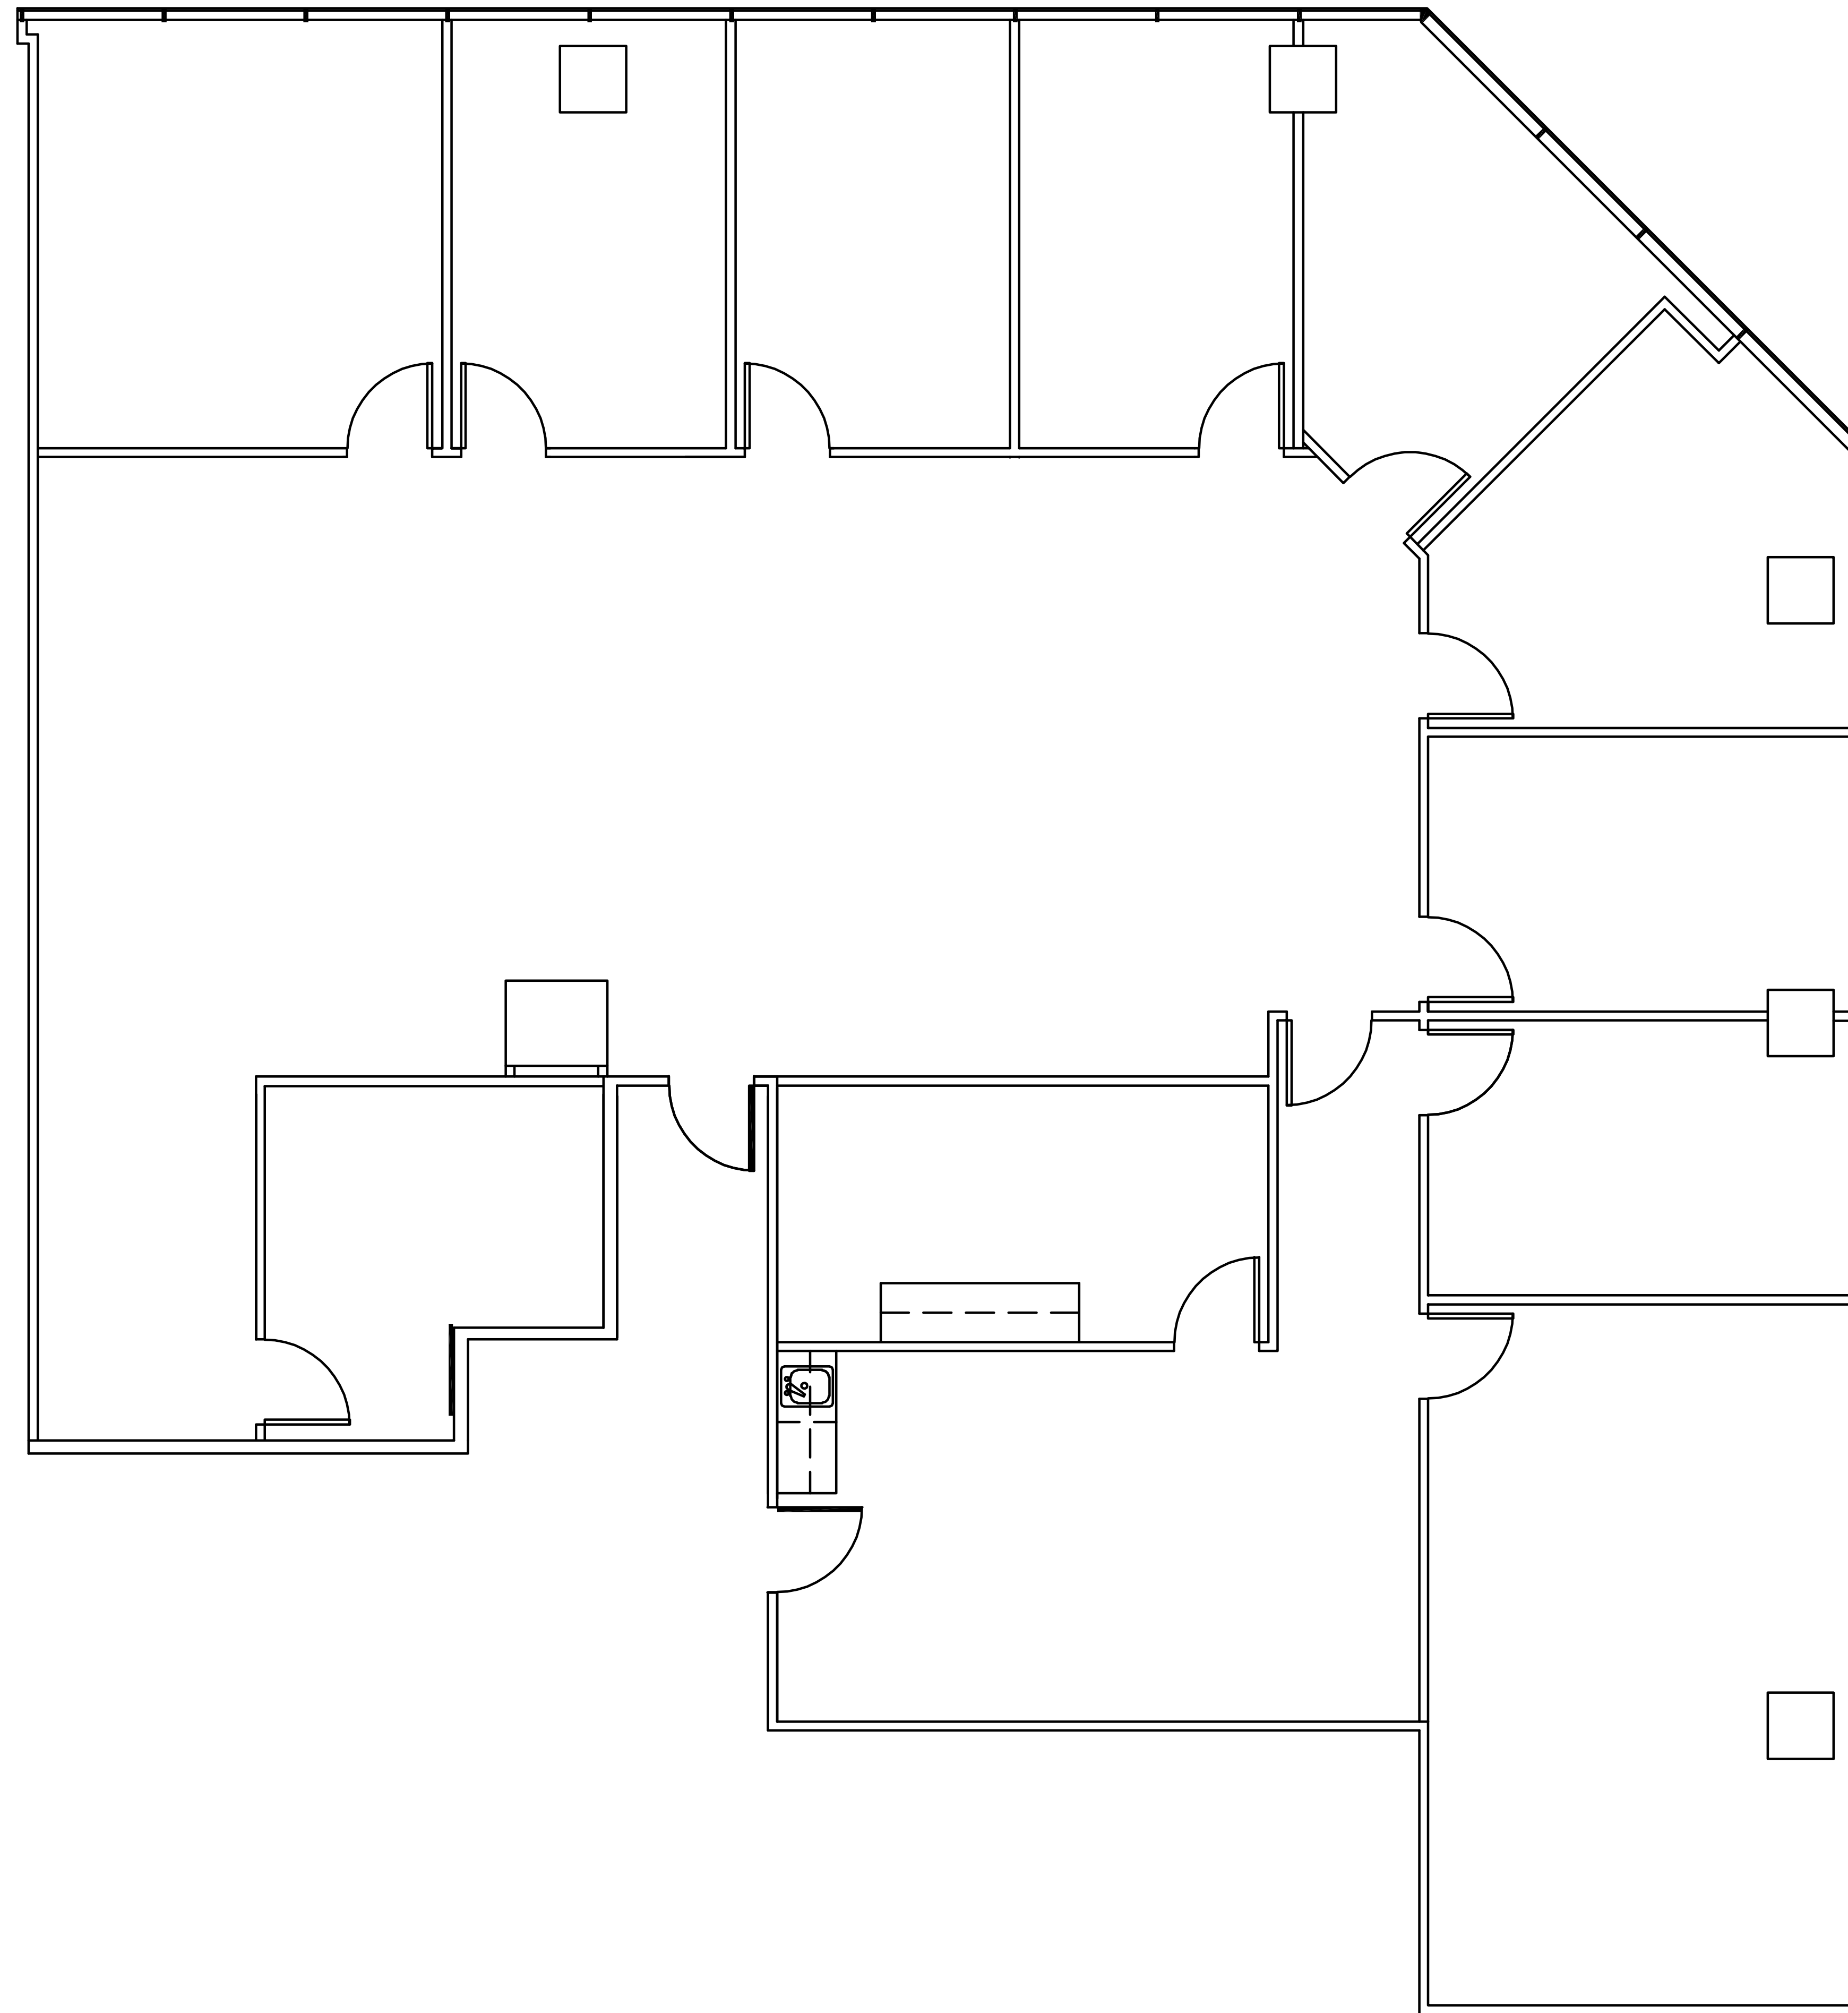

PHOENIX TOWER

AT GREENWAY PLAZA

SUITE 1425 4,361 RSF

PARKWAY

832.308.6055 | pky.com