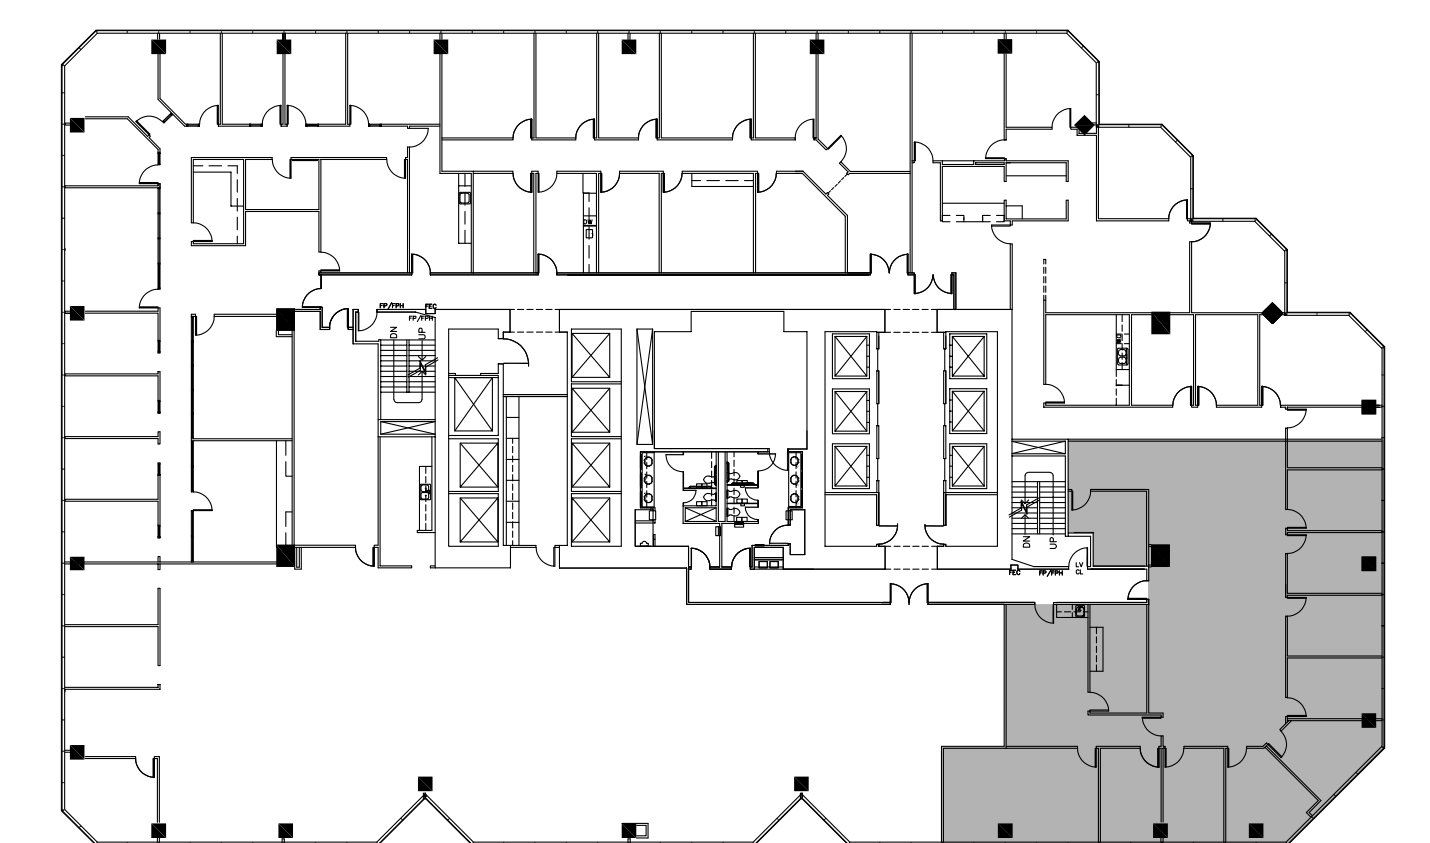

PHOENIX TOWER

AT GREENWAY PLAZA

SUITE 1425 4,361 RSF

PARKWAY

832.308.6055 | pky.com